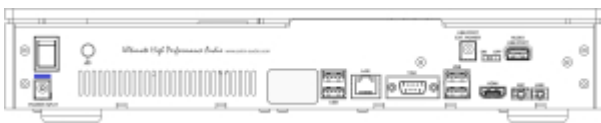

sMS-1000SQ USB output

sMS-1000SQ Digital output

sMS-1000SQ Analog output

**What size of SSD is recommended?**

If you own more than 4TB music file, the standard 32GB SSD for OS could be small, so in that case, you can upgrade the standard 32GB SSD to 64GB SSD with extra US\$20, you will use the unit in the most cost effective way.