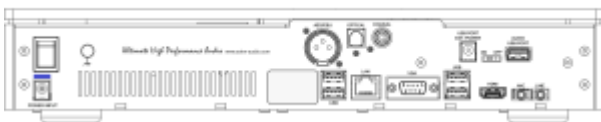

sMS-1000SQ USB output

sMS-1000SQ Digital output

sMS-1000SQ Analog output

**What size of SSD is recommended?**

If you own more than 4TB music file, the standard 32GB SSD for OS could be small, so in that case, you can upgrade the standard 32GB SSD to 64GB SSD with extra US\$20, you will use the unit in the most cost effective way.