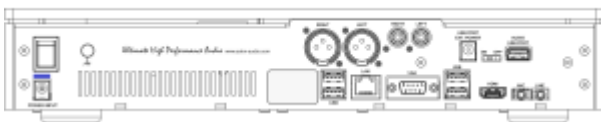

sMS-1000SQ USB output

sMS-1000SQ Digital output

sMS-1000SQ Analog output

**What size of SSD is recommended?**

If you own more than 4TB music file, the standard 32GB SSD for OS could be small, so in that case, you can upgrade the standard 32GB SSD to 64GB SSD with extra US\$20, you will use the unit in the most cost effective way.