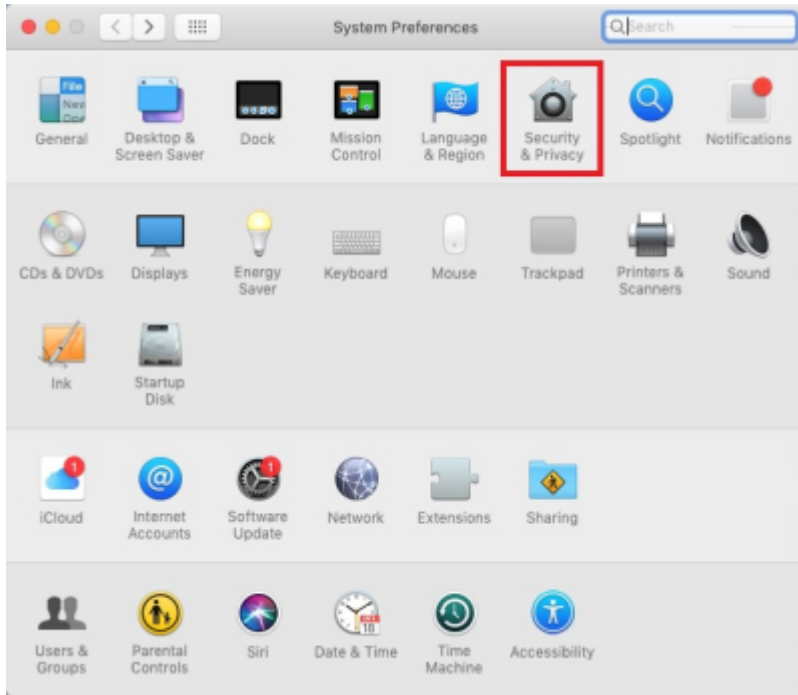

### TeamViewer QS

TeamViewer QS

- [TeamViewerQS for Mac](#)

### TeamViewer QS

TeamViewer QS

ID PW

- Mac OS
- TeamViewer

가

가