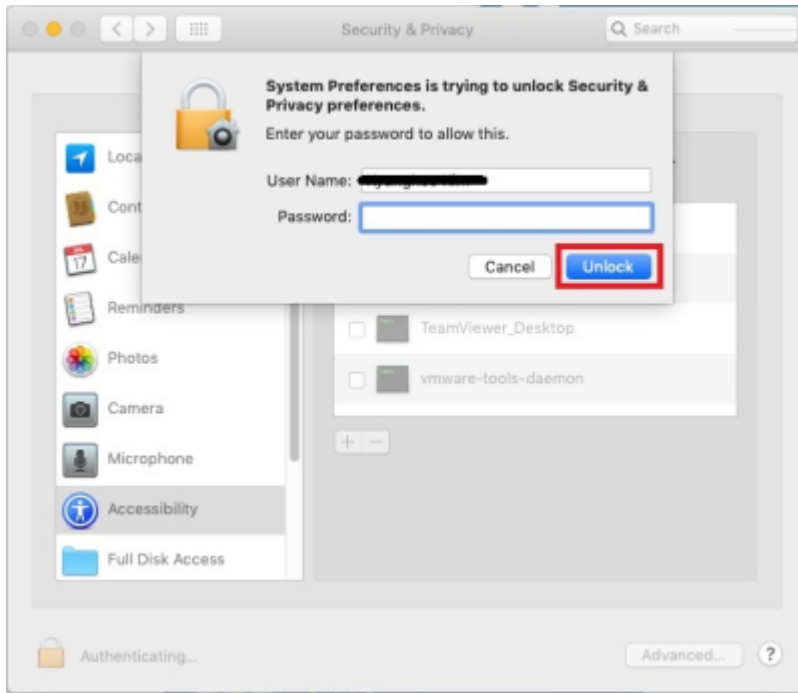

### TeamViewer QS

TeamViewer QS

ID PW

- Mac OS
- TeamViewer

가

가