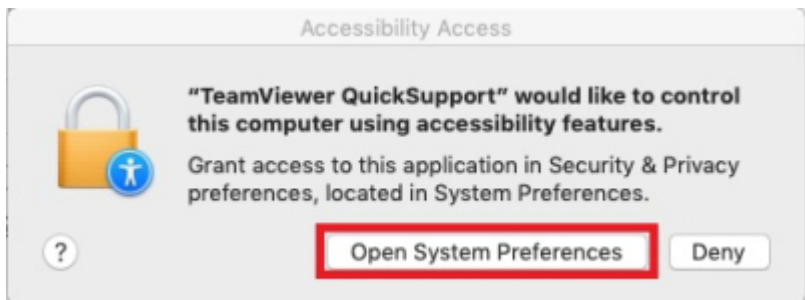

### TeamViewer QS

TeamViewer QS

ID PW

- Mac OS
- TeamViewer

가

가