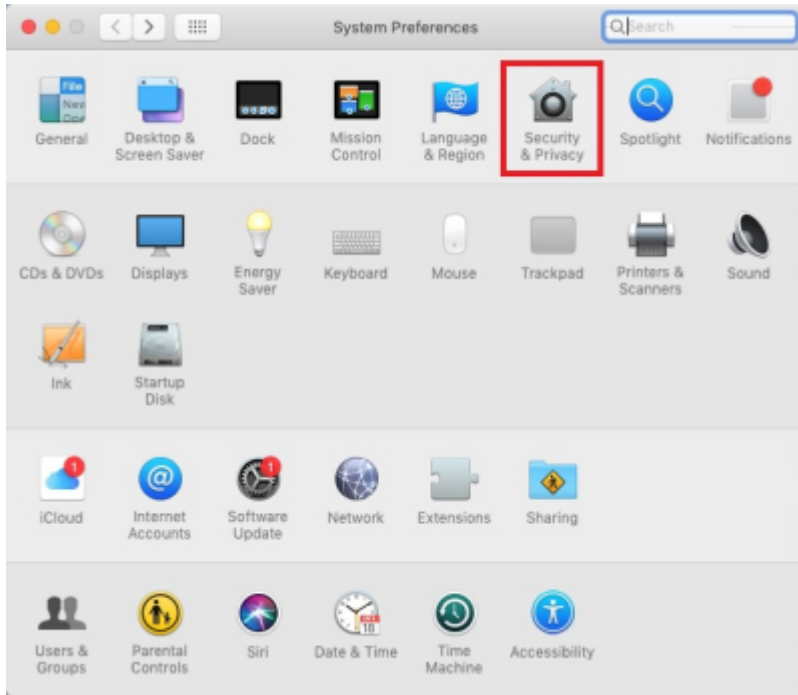

TeamViewer ID/PW

TeamViewer ID/PW

TeamViewer QS

- [TeamViewerQS for Windows](#)
- [TeamViewerQS for Mac](#)

From:

<https://www.docs.sotm-audio.com/> - **SOTM docs**

Permanent link:

<https://www.docs.sotm-audio.com/doku.php?id=ko:support_remote_session&rev=1561696851>

Last update: **2019/06/28 00:40**