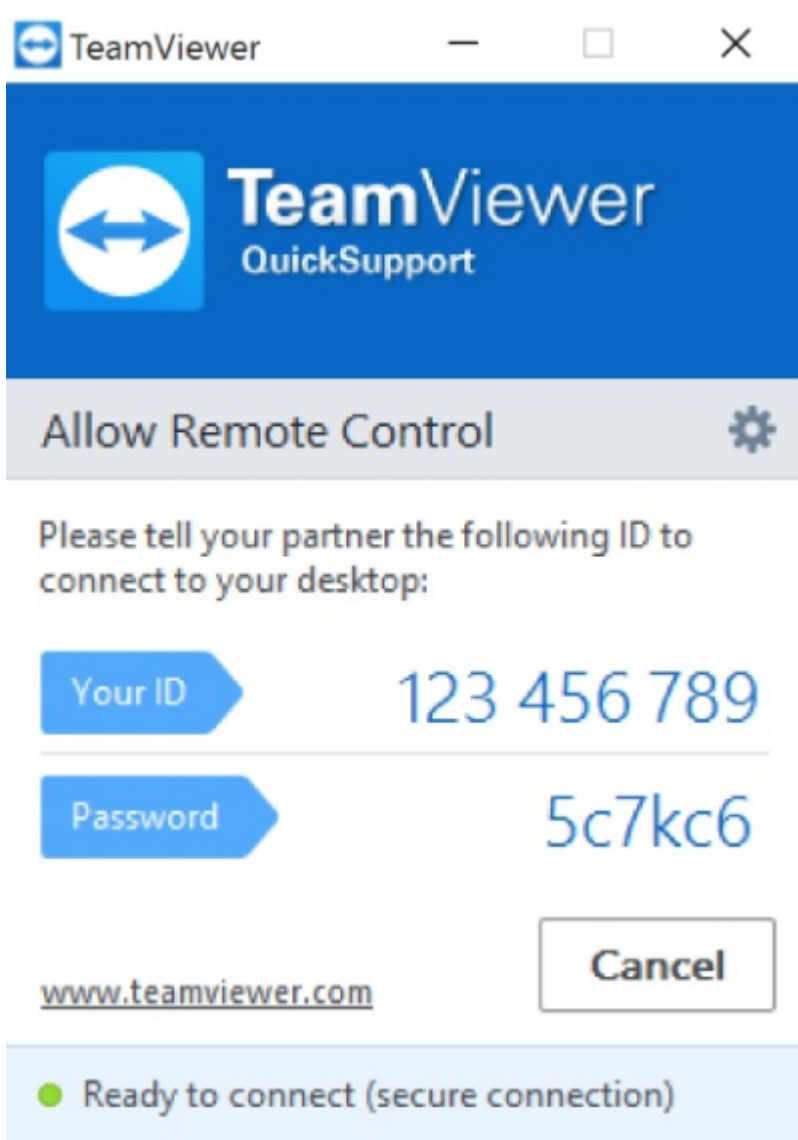

- SotM

Windows

TeamViewer QS

TeamViewer QS

- [TeamViewerQS for Windows](#)

TeamViewer QS

TeamViewer QS ID PW

TeamViewer ID/PW

TeamViewer ID/PW