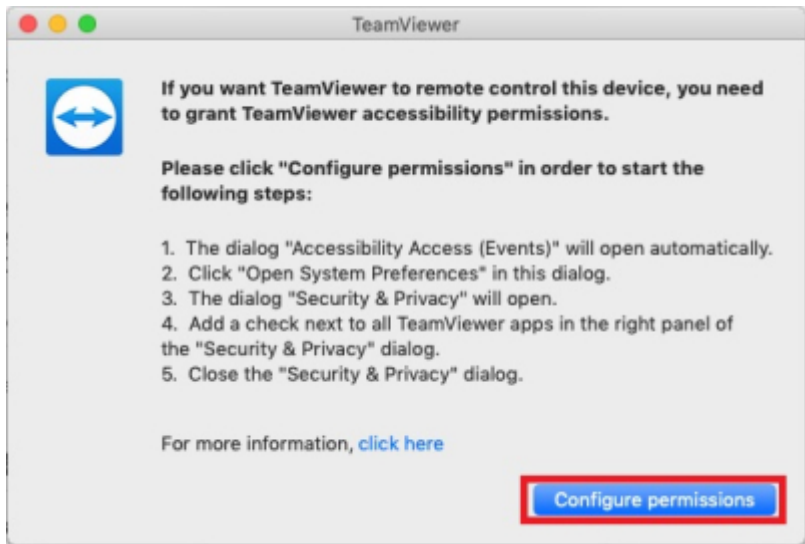

### TeamViewer QS

TeamViewer QS

ID PW

- Mac OS
- TeamViewer

가

가