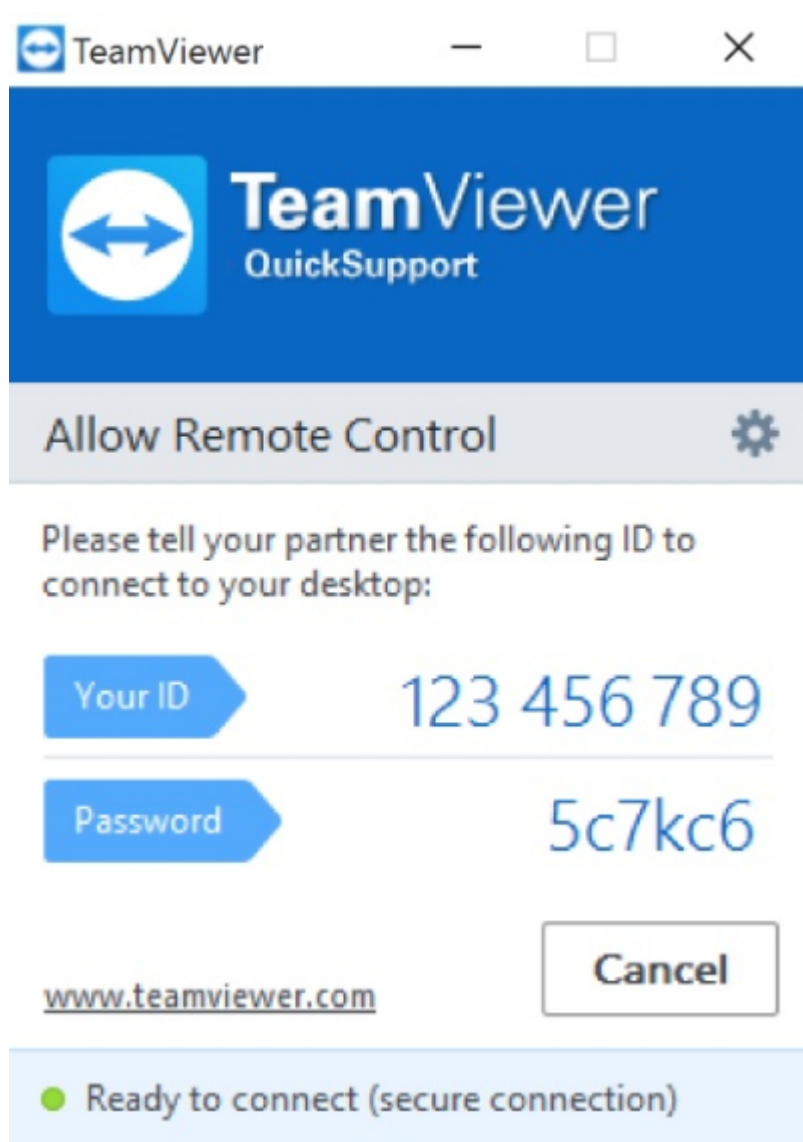

- SotM

Windows

TeamViewer QS

TeamViewer QS

- [TeamViewerQS for Windows](#)

TeamViewer QS

TeamViewer QS ID PW

TeamViewer ID/PW

TeamViewer ID/PW

Mac OS

TeamViewer QS

TeamViewer QS

- [TeamViewerQS for Mac](#)

TeamViewer QS

TeamViewer QS

ID PW