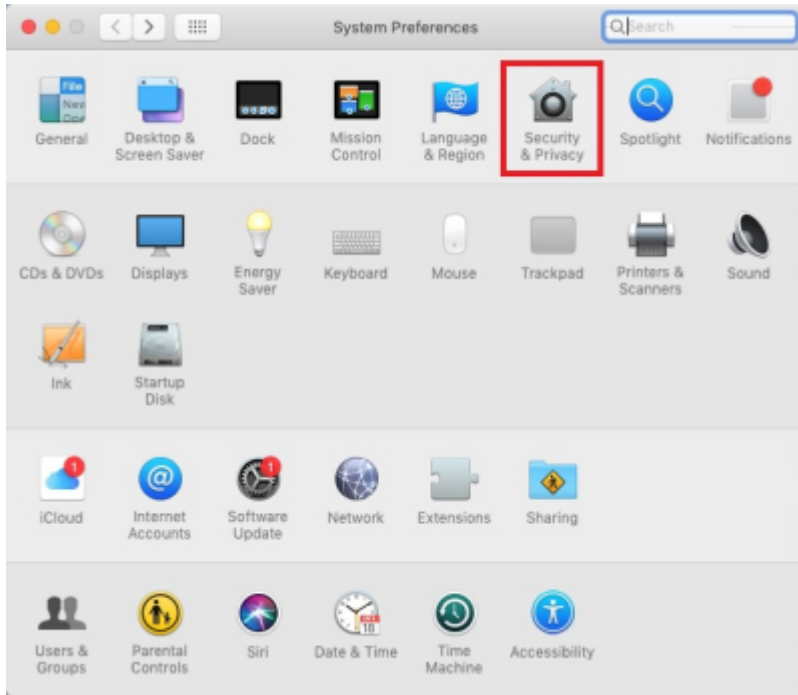

TeamViewer ID/PW

TeamViewer ID/PW

TeamViewer QS

- [TeamViewerQS for Windows](#)
- [TeamViewerQS for Mac](#)

From:

<https://www.docs.sotm-audio.com/> - **SOTM docs**

Permanent link:

<https://www.docs.sotm-audio.com/doku.php?id=ko:support_remote_session&rev=1561694722>

Last update: **2019/06/28 00:05**