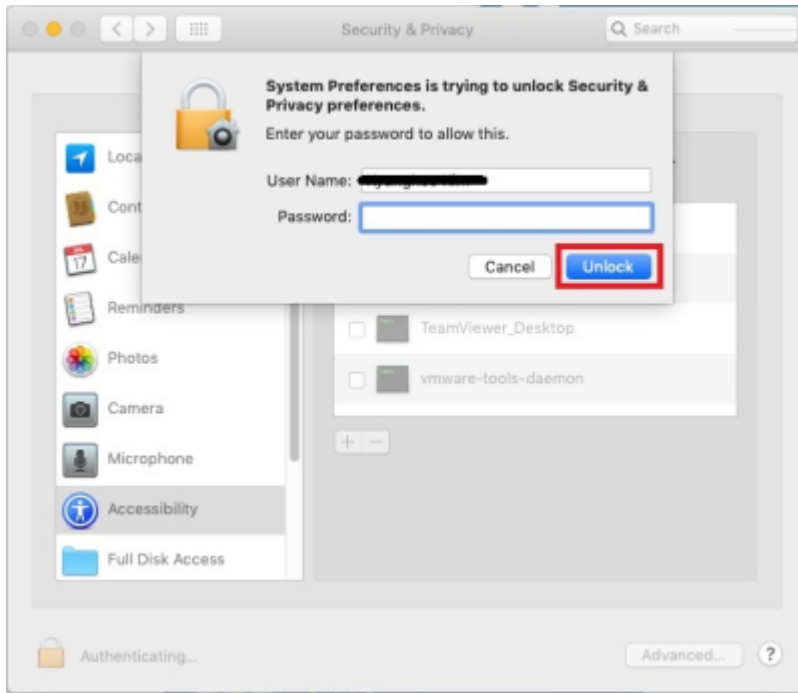

### TeamViewer QS

TeamViewer QS

ID PW

- Mac OS
- TeamViewer

가