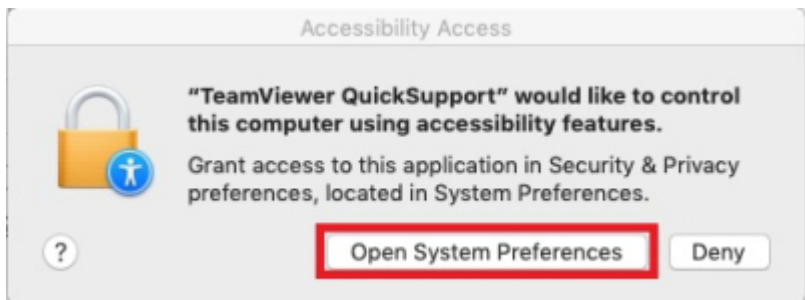

### TeamViewer QS

TeamViewer QS

ID PW

- Mac OS
- TeamViewer

가