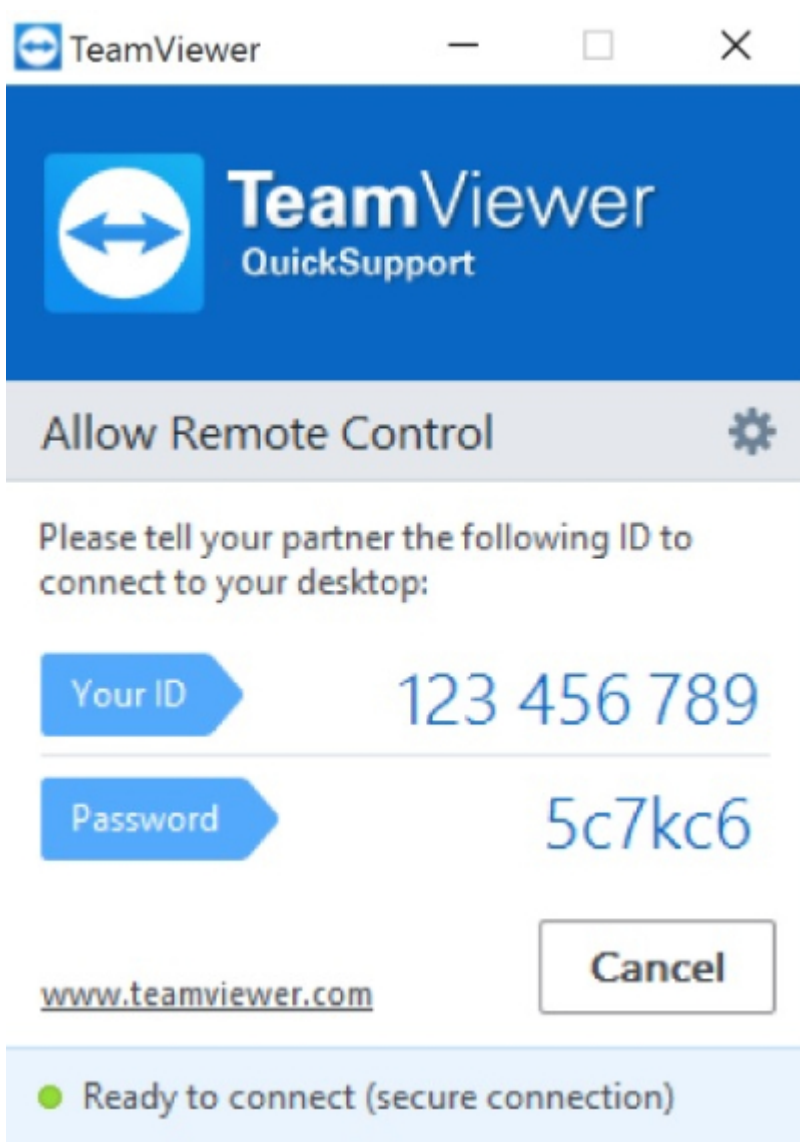

- SotM

Windows

TeamViewer QS

TeamViewer QS

- [TeamViewerQS for Windows](#)

TeamViewer QS

TeamViewer QS ID PW

TeamViewer ID/PW

TeamViewer ID/PW

Mac OS

TeamViewer QS

TeamViewer QS

- [TeamViewerQS for Mac](#)

TeamViewer QS

TeamViewer QS

ID PW