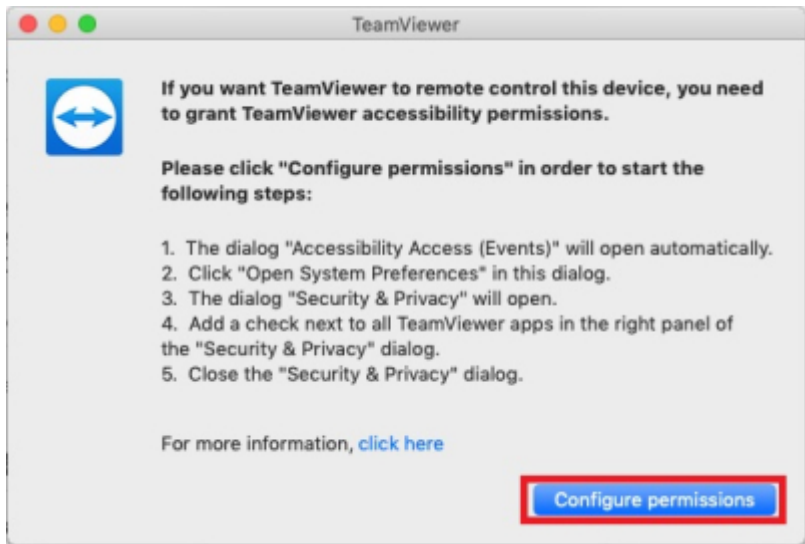

### TeamViewer QS

TeamViewer QS

ID PW

- Mac OS
- TeamViewer

가