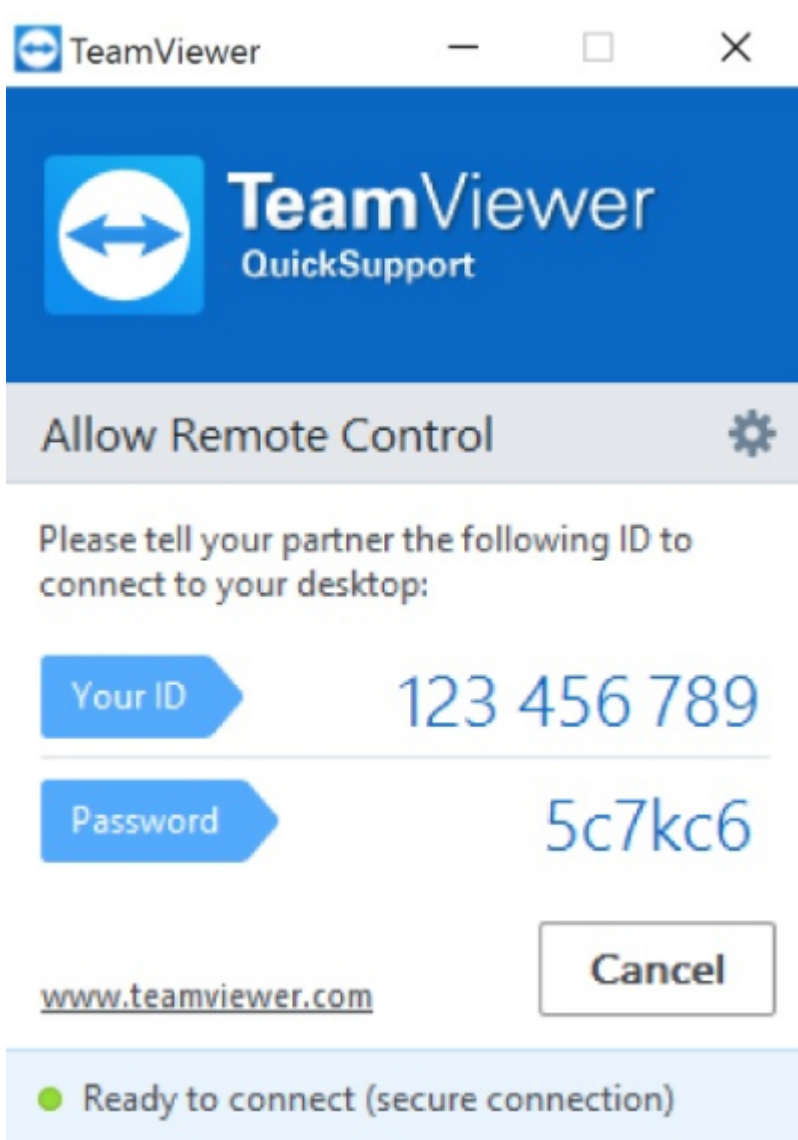

## TeamViewer QS

TeamViewer QS

- [TeamViewerQS for Windows](#)
- [TeamViewerQS for Mac](#)

## TeamViewer QS

TeamViewer QS

ID PW