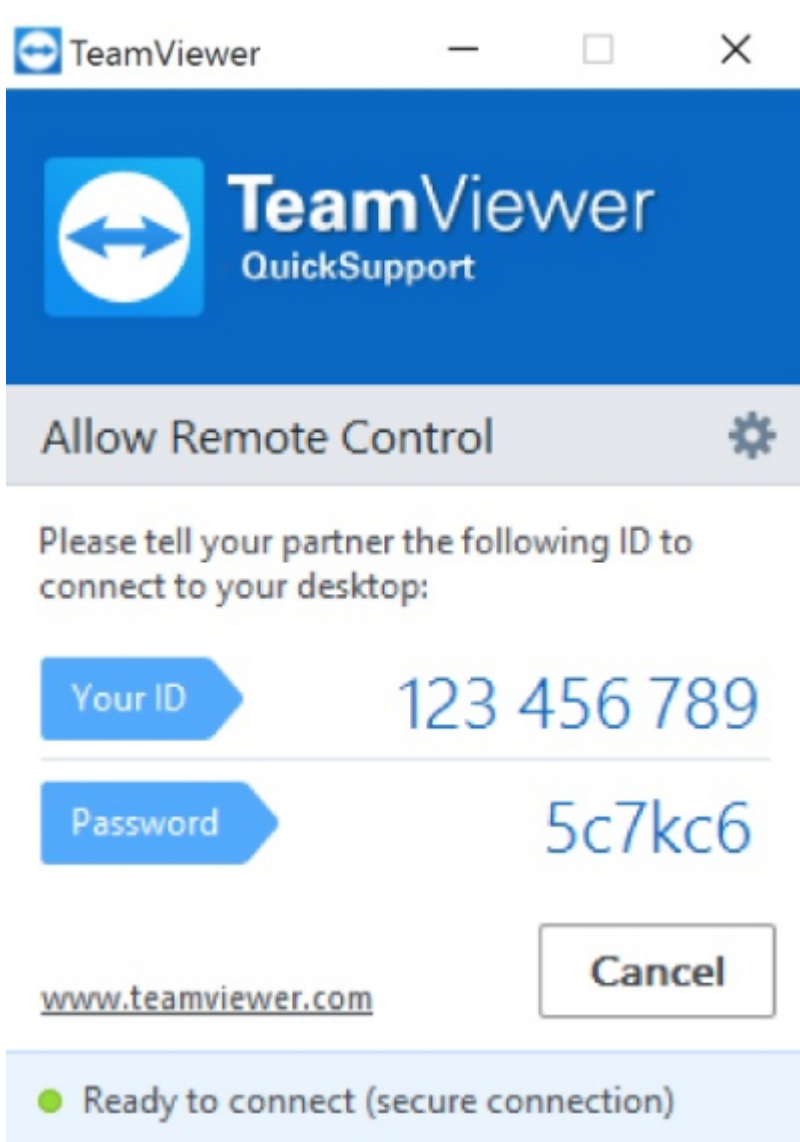

- SOTM

TeamViewer QS

TeamViewer QS

- [TeamViewerQS for Windows](#)
- [TeamViewerQS for Mac](#)

TeamViewer QS

TeamViewer QS ID PW