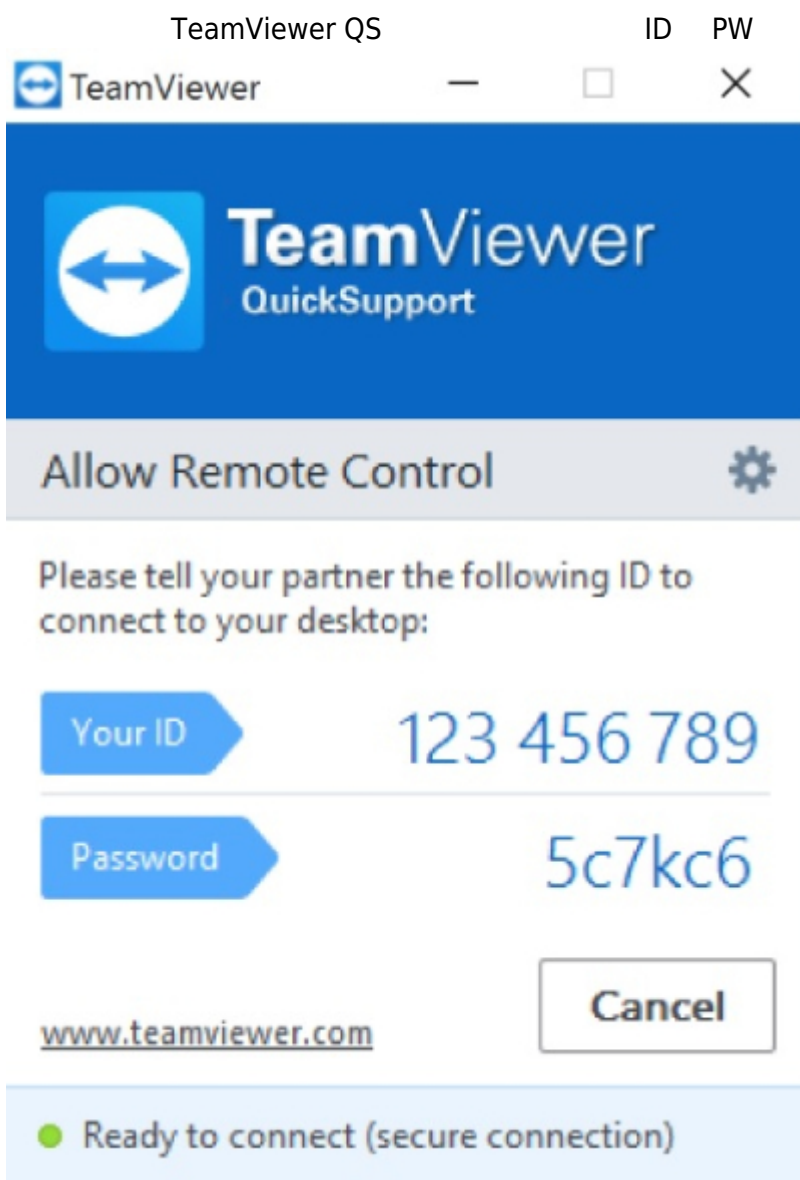

- SOTM

TeamViewer QS

TeamViewer QS

- [TeamViewerQS for Windows](#)
- [TeamViewerQS for Mac](#)

TeamViewer QS

TeamViewer ID/PW

TeamViewer ID/PW

TeamViewer QS