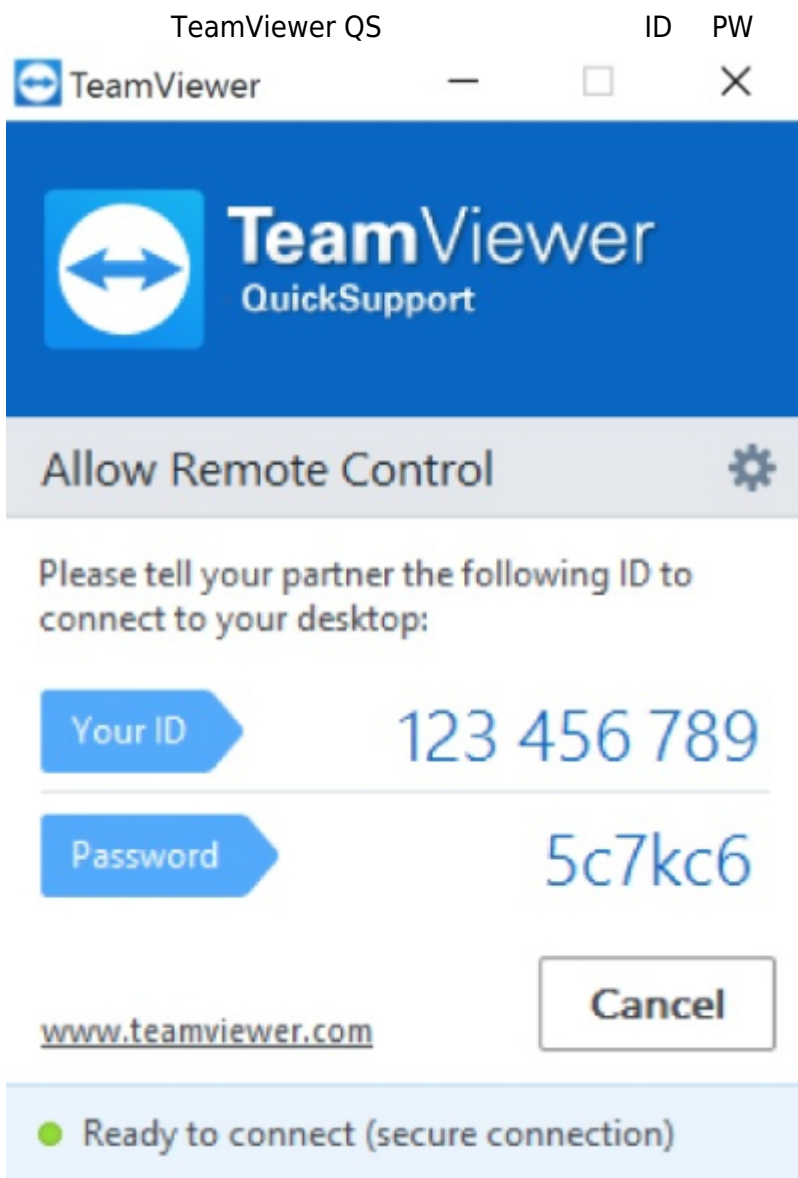

- SotM

TeamViewer QS

TeamViewer QS

- [TeamViewerQS for Windows](#)
- [TeamViewerQS for Mac](#)

TeamViewer QS

TeamViewer ID/PW

TeamViewer ID/PW

Last update:
2019/06/27
23:19