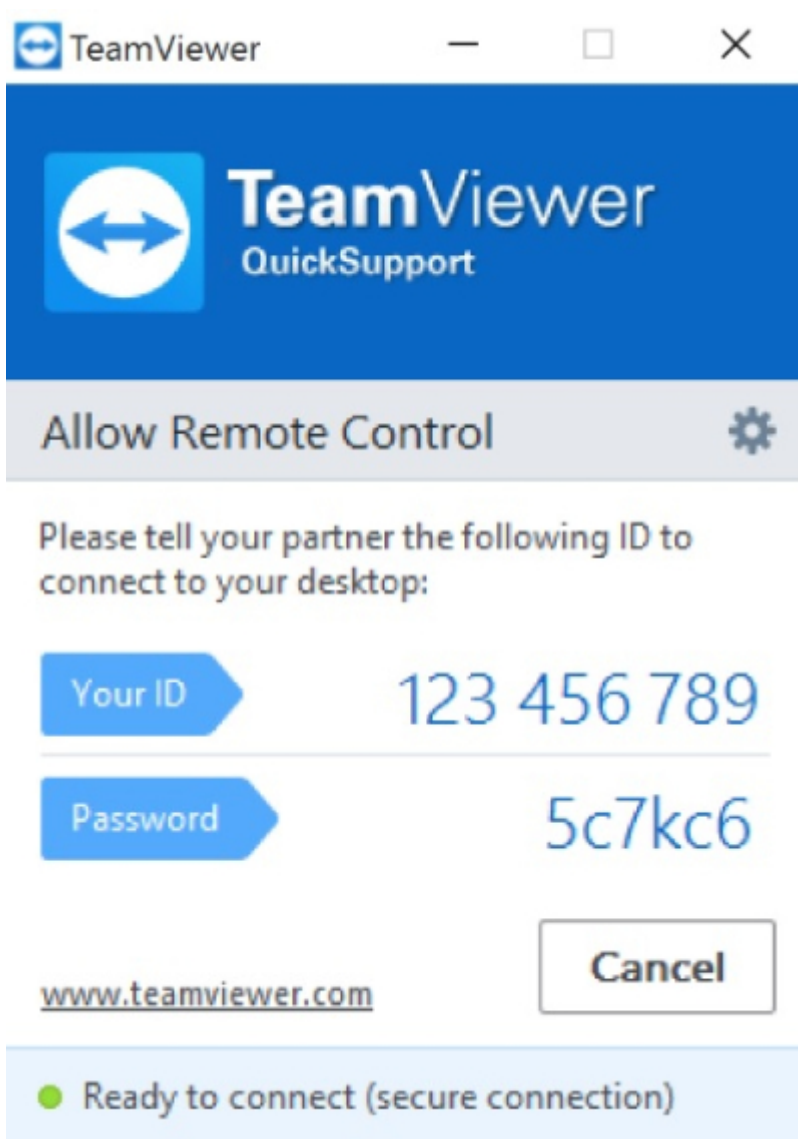

- SotM

TeamViewer QS

TeamViewer QS

- [TeamViewerQS for Windows](#)
- [TeamViewerQS for Mac](#)

TeamViewer QS

- TeamViewer QS ID PW

TeamViewer ID/PW

TeamViewer ID/PW