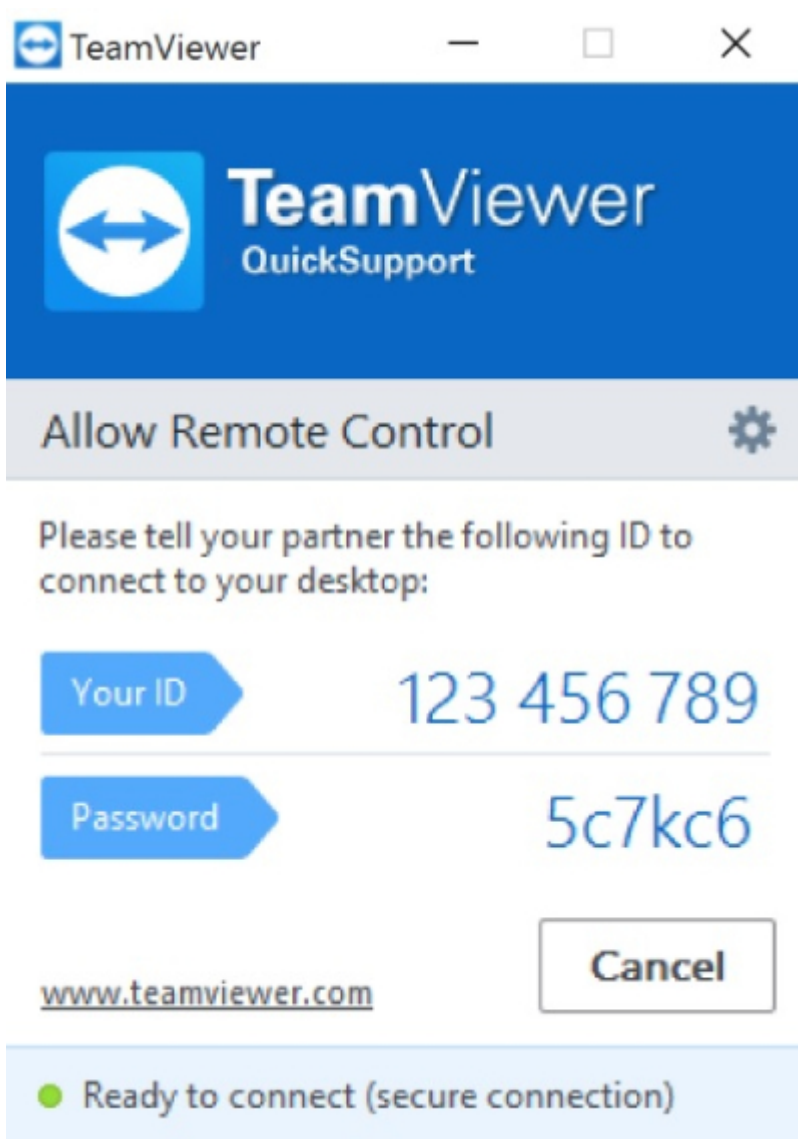

- SotM

TeamViewer QS

- TeamViewer QS

[TeamViewerQS for Windows](#) [TeamViewerQS for Mac](#)

TeamViewer QS

- TeamViewer QS ID PW

TeamViewer ID/PW

TeamViewer ID/PW