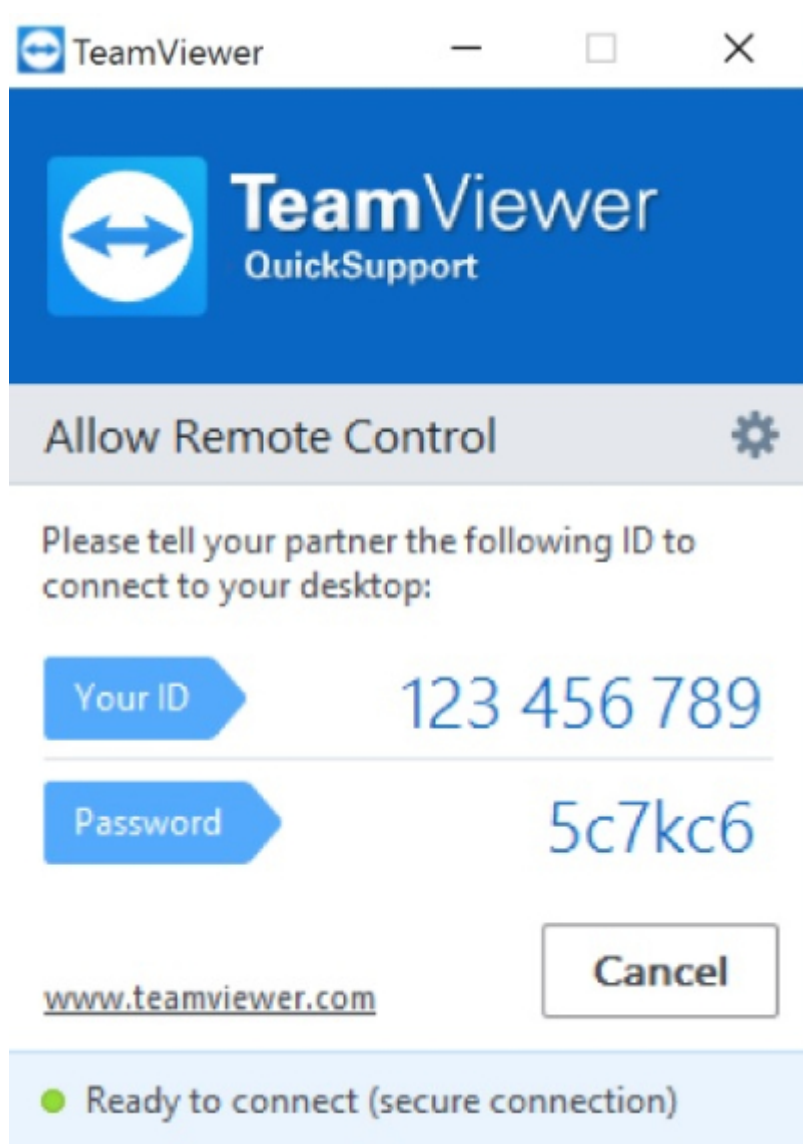

- SotM

TeamViewer QS

- TeamViewer QS

[TeamViewerQS for Windows](#) [TeamViewerQS for Mac](#)

TeamViewer QS

- TeamViewer QS ID PW

TeamViewer ID/PW

TeamViewer ID/PW