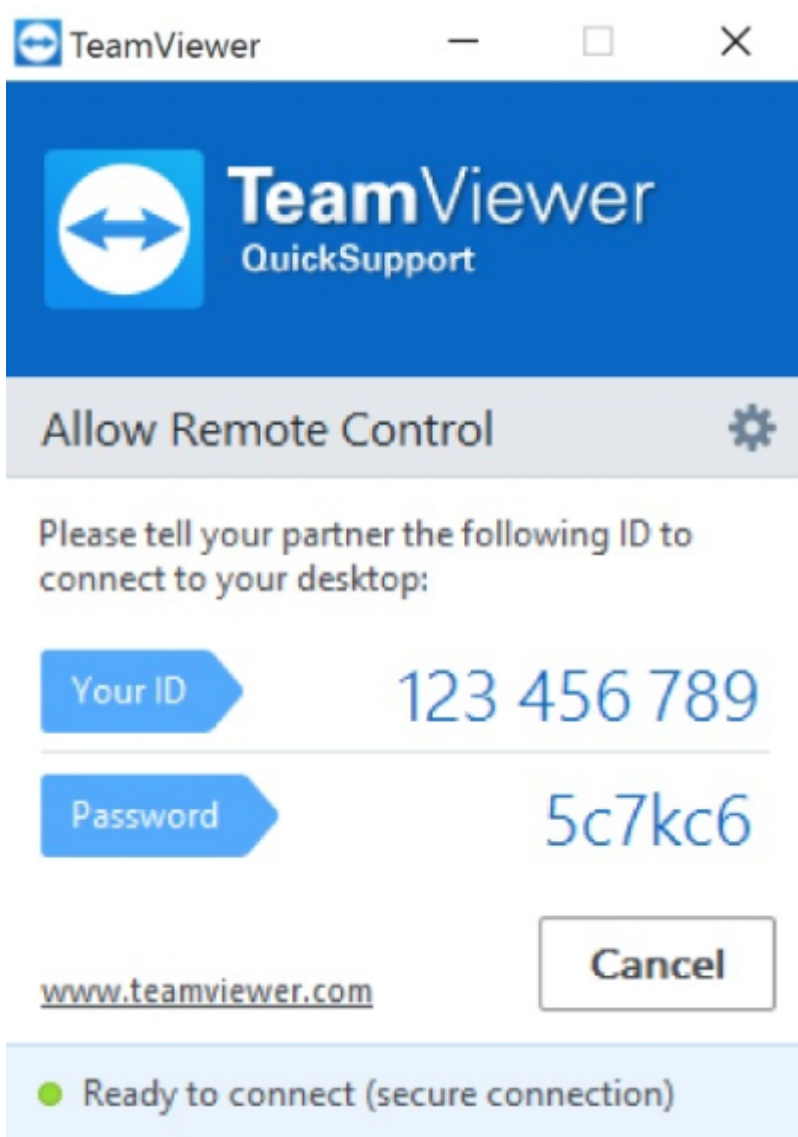

- SotM

TeamViewer QS

- TeamViewer QS

[TeamViewerQS for Windows](#) [TeamViewerQS for Mac](#)

Teamviewer QS

- Teamviewer QS ID PW

TeamViewer ID/PW

TeamViewer ID/PW