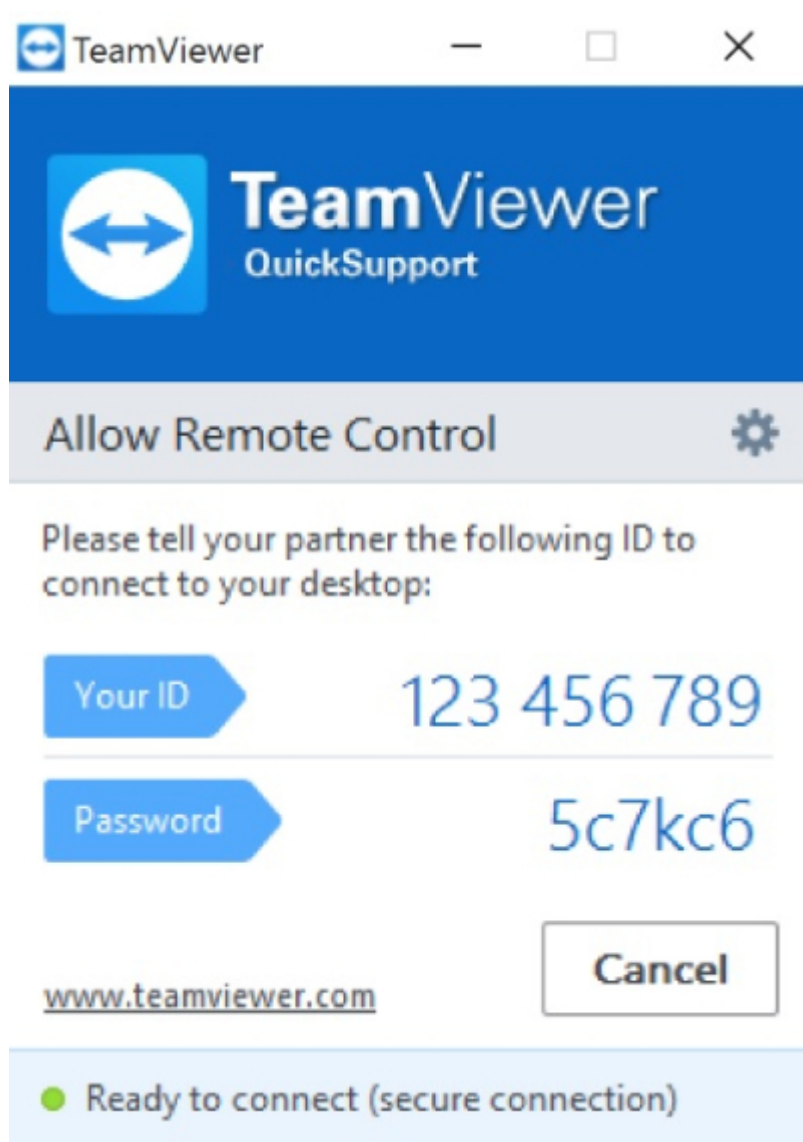

- SotM

Teamviewer QS

- Teamviewer QS

[TeamViewerQS for Windows](#) [TeamViewerQS for Mac](#)

Teamviewer QS

- Teamviewer QS ID PW

TeamViewer ID/PW

TeamViewer ID/PW