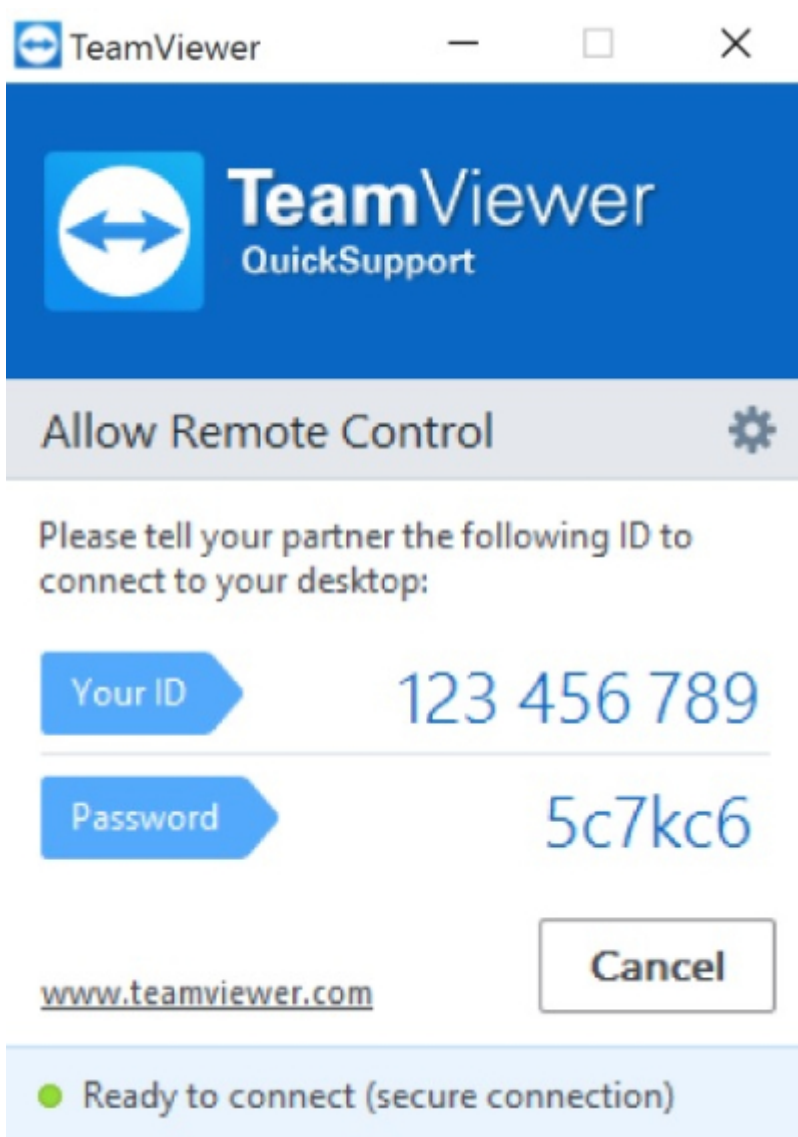

- SotM

Teamviewer QS

- Teamviewer QS

[TeamViewerQS](#)

Teamviewer QS

- Teamviewer QS ID PW

Teamviewer ID/PW

Teamviewer ID/PW