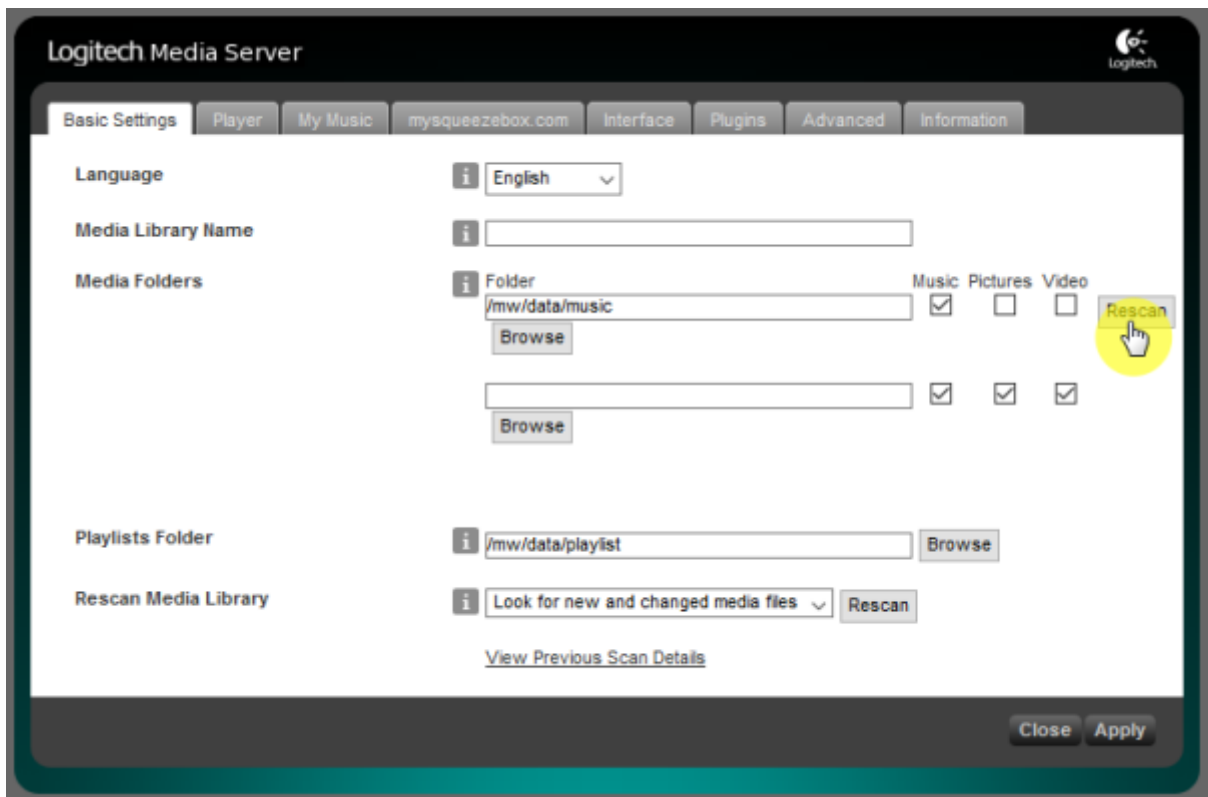

Basic Settings “Rescan”

“Scanning - View Progress”