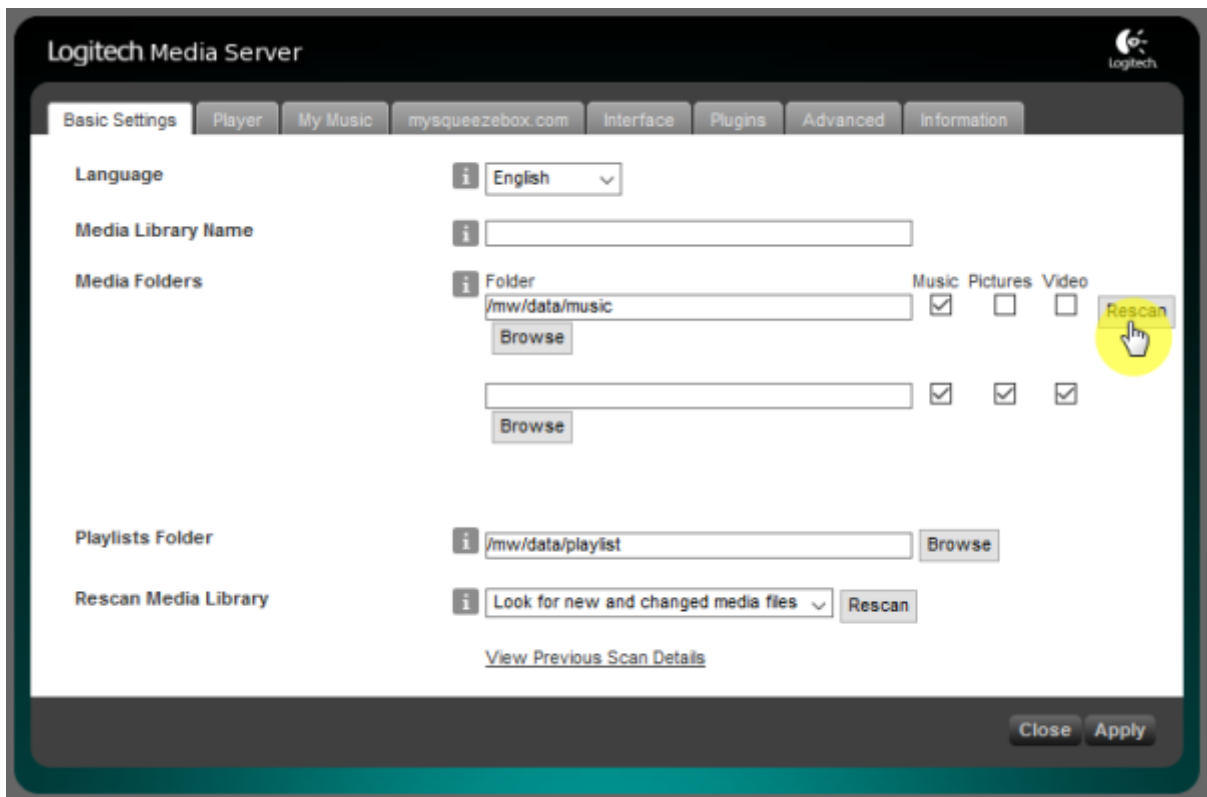

Basic Settings

“Rescan”

“Scanning - View Progress”