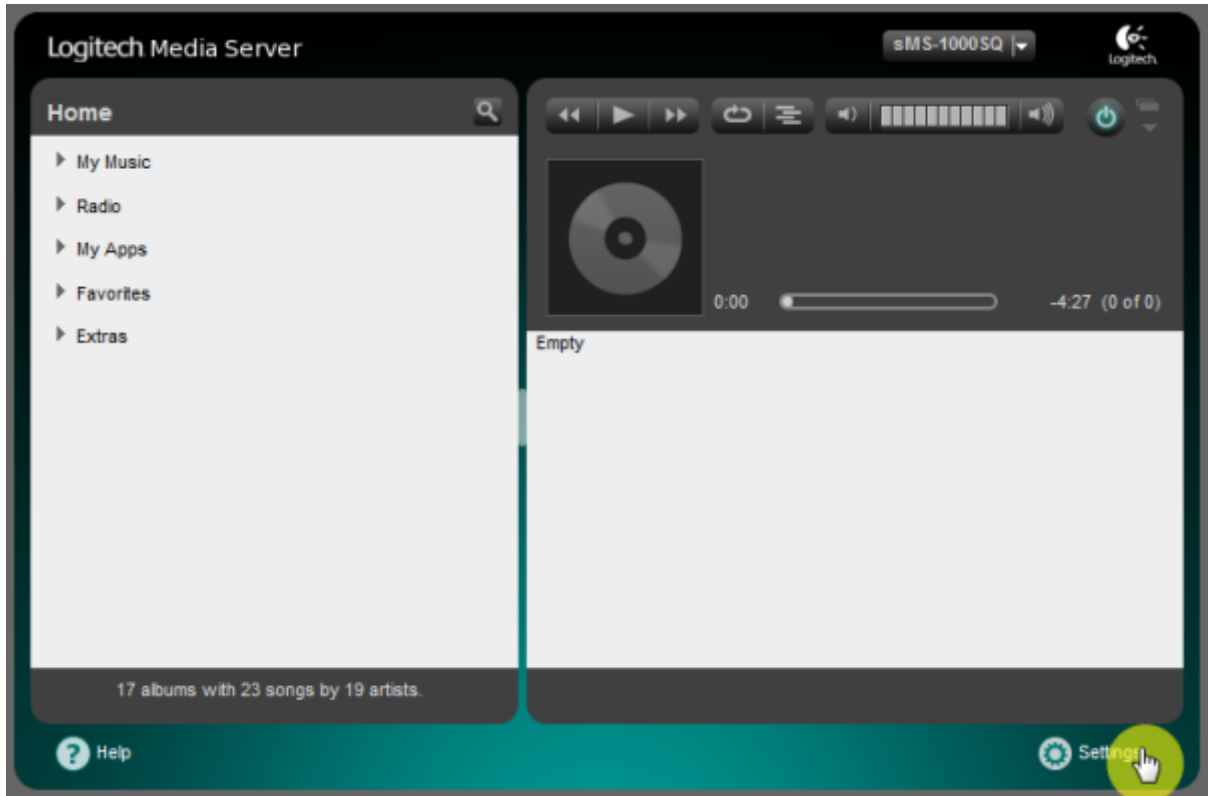

Settings

Basic Settings “Rescan”

“Scanning - View Progress”