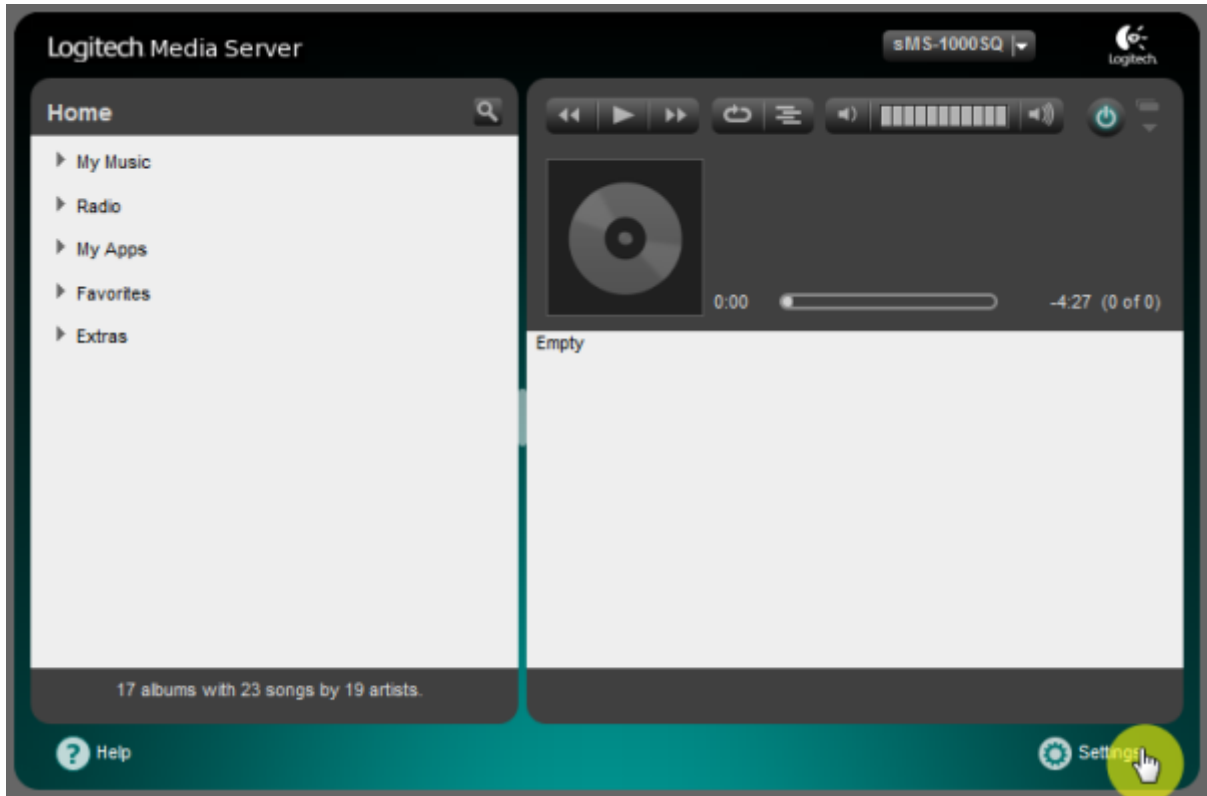

Settings

Basic Settings

“Rescan”

“Scanning - View Progress”