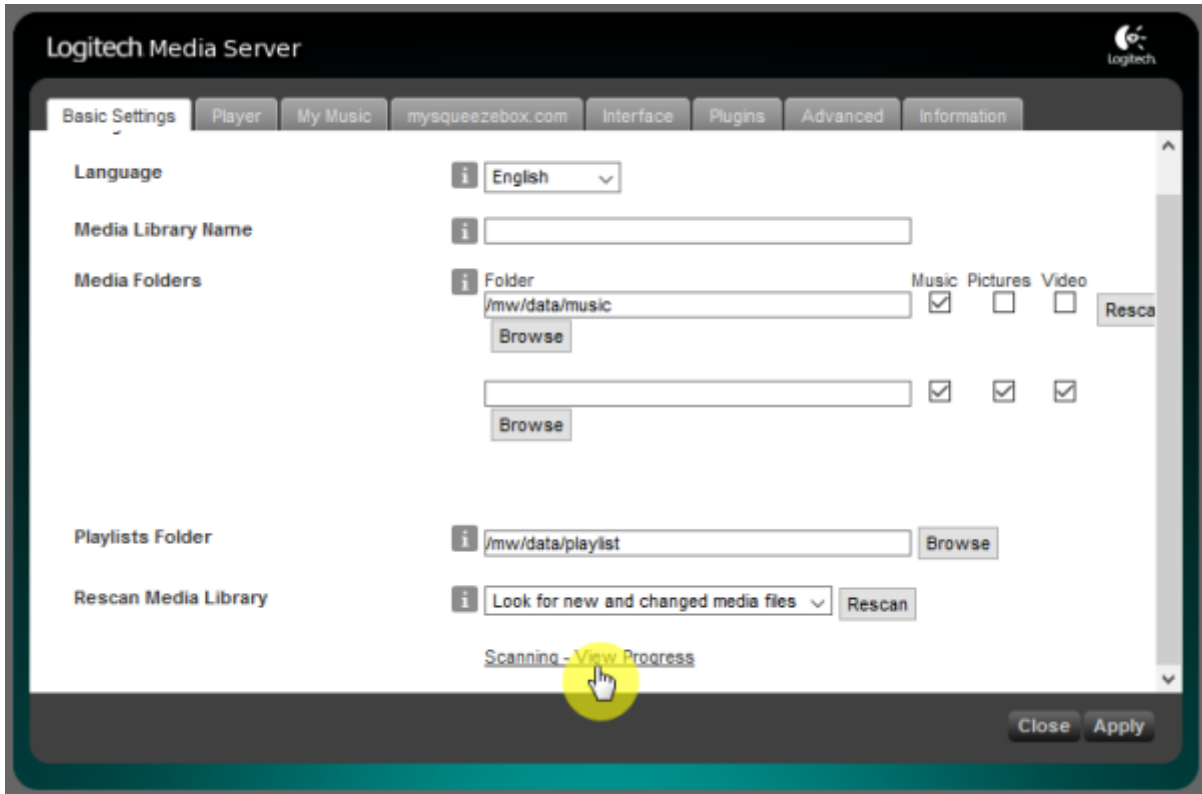

LMS

rescan

Settings

Basic Settings

“Rescan”

“Scanning - View Progress”

Quboz, TIDAL

ickStream

- http://wiki.ickstream.com/index.php/Open_Beta_Squeezebox_Installation

ickStream 가 , LMS > Settings > Advanced > ickStream

ickStream

ickStream

Logitech Media Server

Basic Settings | Player | My Music | mysqueezebox.com | Interface | Plugins | **Advanced** | Information