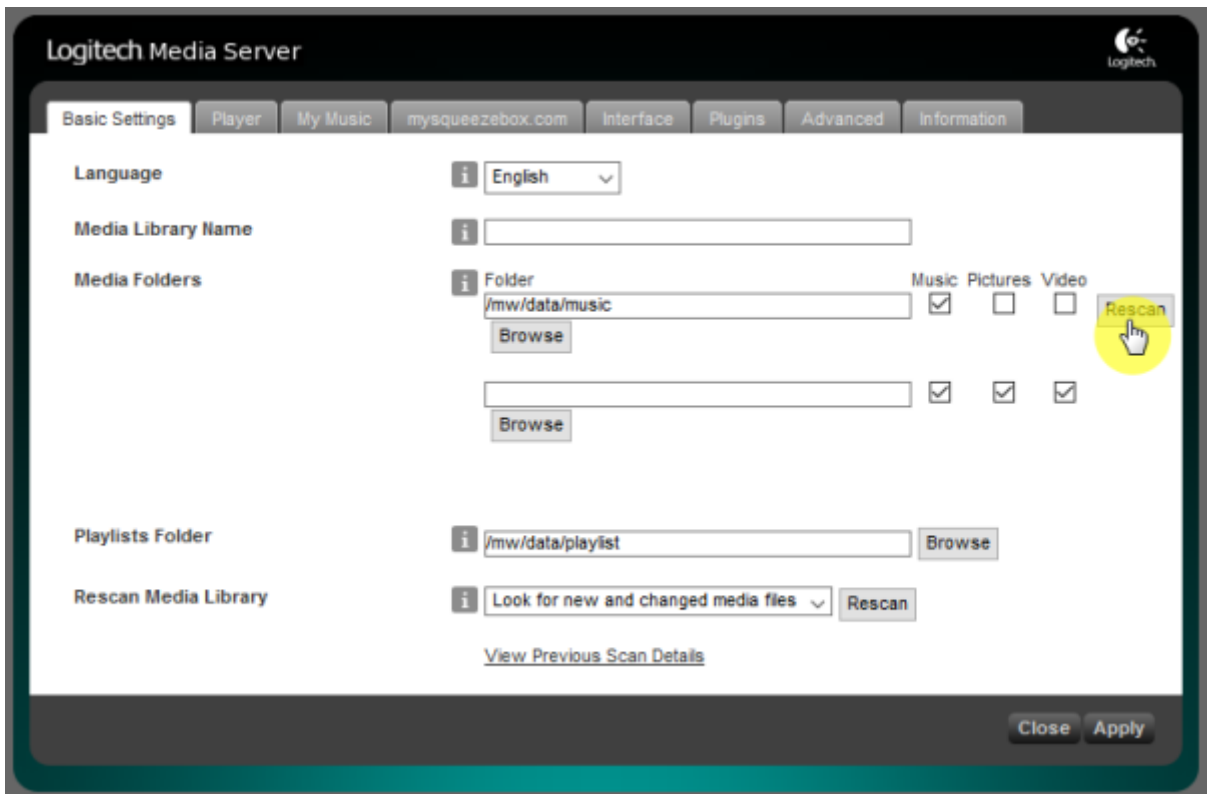

LMS

rescan

Settings

Basic Settings

“Rescan”

“Scanning - View Progress”

Quboz, TIDAL

ickStream

- http://wiki.ickstream.com/index.php/Open_Beta_Squeezebox_Installation

ickStream 가 , LMS > Settings > Advanced > ickStream

ickStream

ickStream

Logitech Media Server

Basic Settings | Player | My Music | mysqueezebox.com | Interface | Plugins | **Advanced** | Information