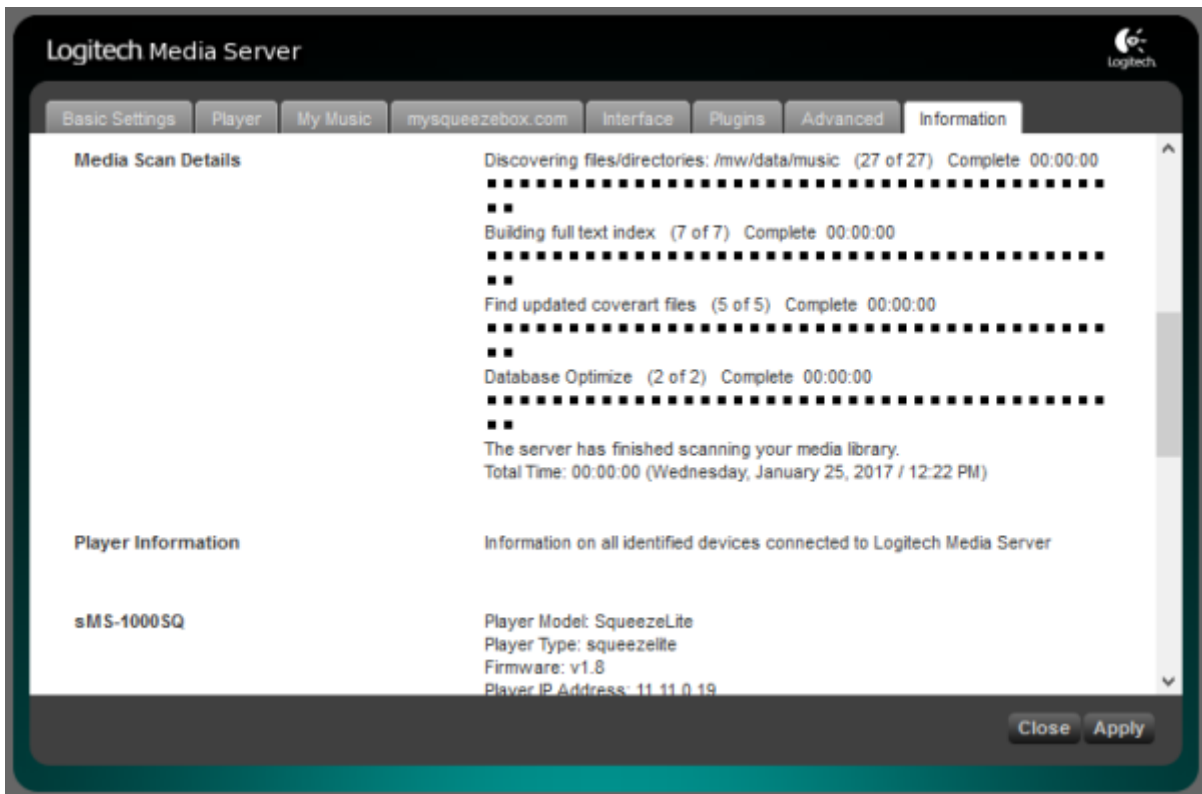

Quboz, TIDAL

ickStream

- <http://wiki.ickstream.com/index.php/Open_Beta_Squeezebox_Installation>

ickStream 가 , LMS > Settings > Advanced > ickStream