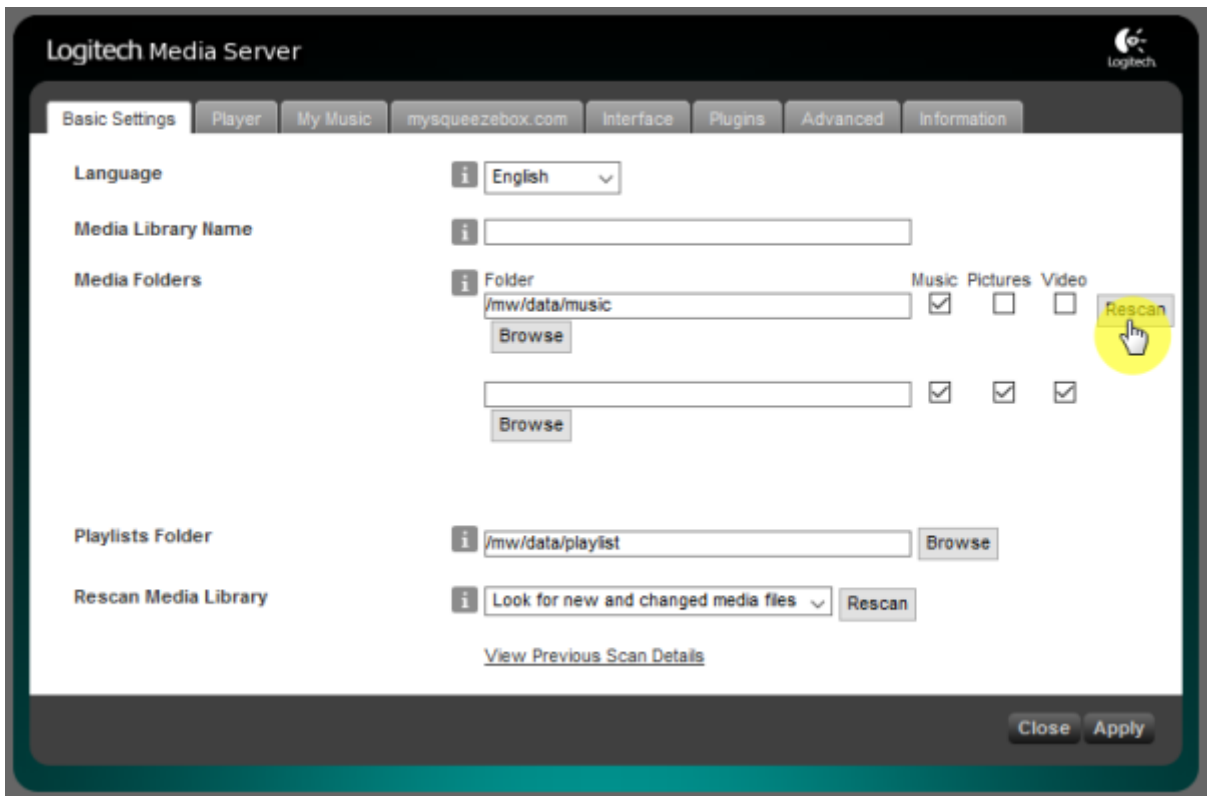

"Scanning - View Progress"