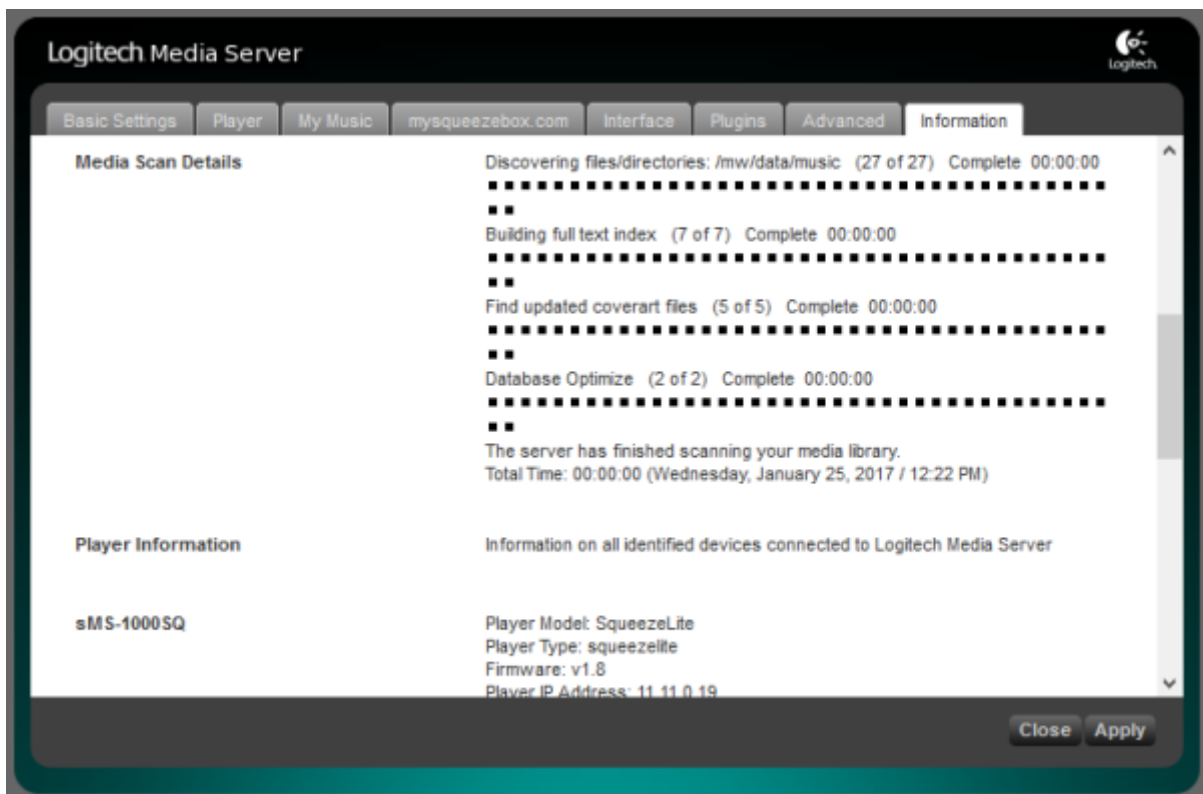

Quboz, TIDAL

ickStream

- <http://wiki.ickstream.com/index.php/Open_Beta_Squeezebox_Installation>

ickStream 가 , LMS > Settings > Advanced > ickStream