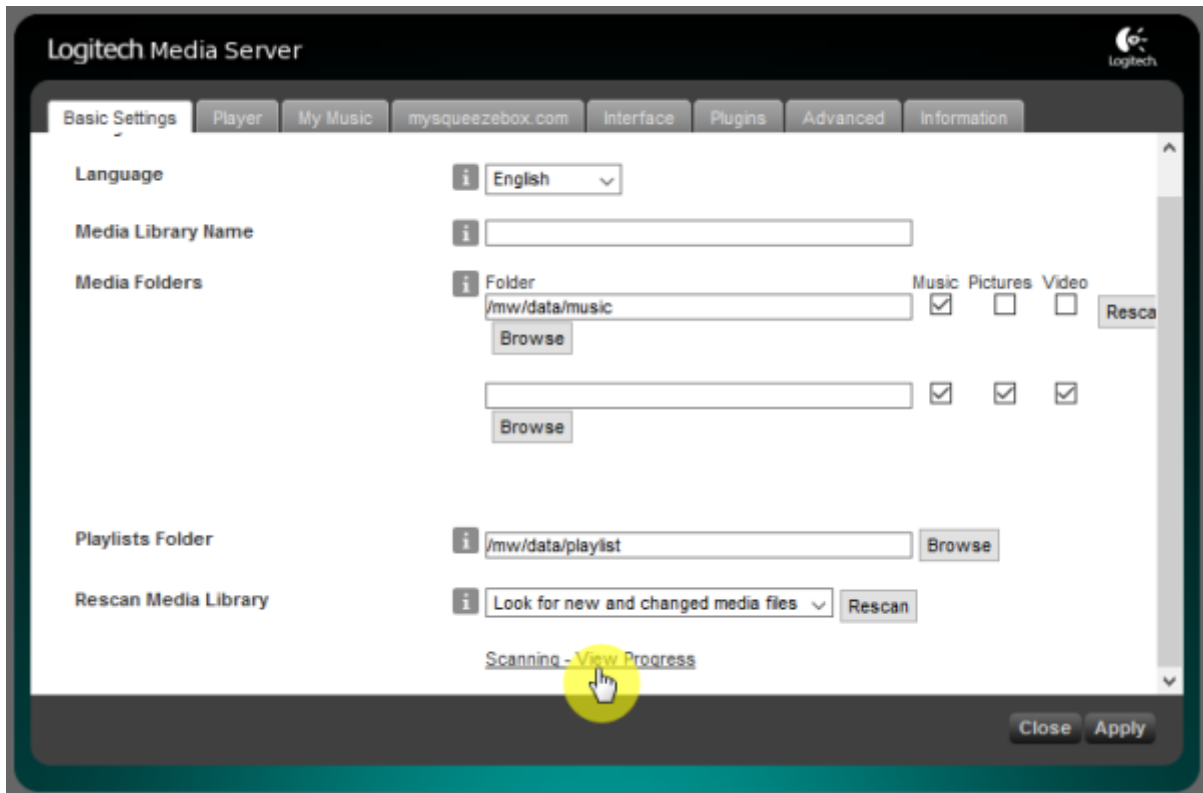

LMS

rescan

Settings

Basic Settings

"Rescan"

"Scanning - View Progress"

Quboz, TIDAL

ickStream

- http://wiki.ickstream.com/index.php/Open_Beta_Squeezebox_Installation

ickStream 가 , LMS > Settings > Advanced > ickStream

ickStream

ickStream

Logitech Media Server

Basic Settings | Player | My Music | mysqueezebox.com | Interface | Plugins | **Advanced** | Information