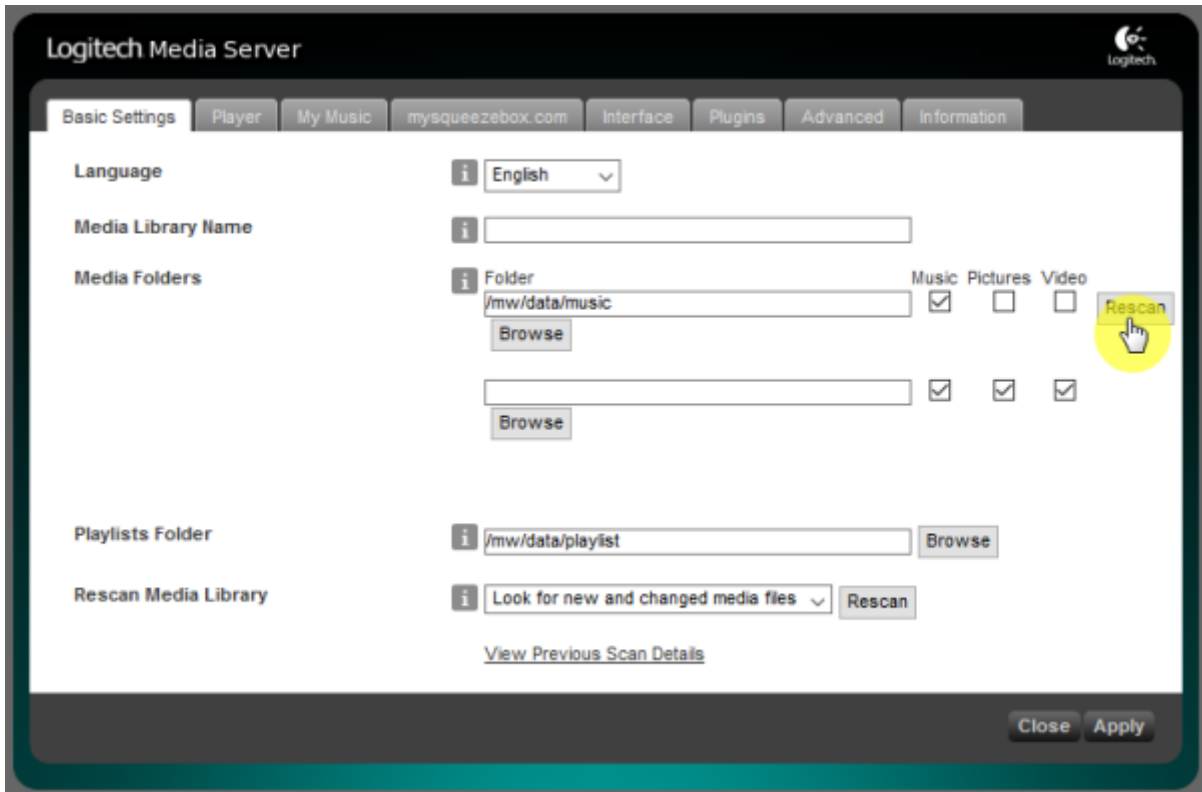

LMS

rescan

Settings

Basic Settings

“Rescan”

“Scanning - View Progress”

Quboz, TIDAL

ickStream

- http://wiki.ickstream.com/index.php/Open_Beta_Squeezebox_Installation

ickStream 가 , LMS > Settings > Advanced > ickStream

ickStream

ickStream

Logitech Media Server

Basic Settings | Player | My Music | mysqueezebox.com | Interface | Plugins | **Advanced** | Information