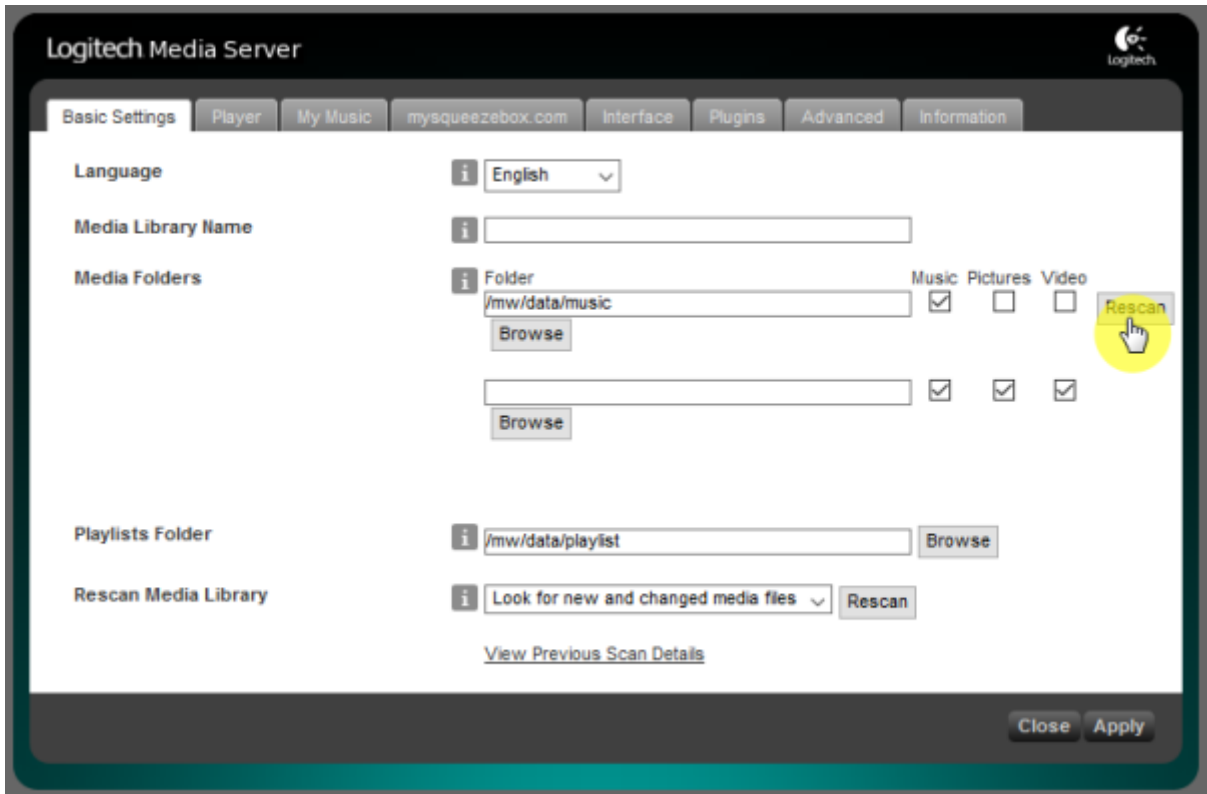

LMS

rescan

Settings

Basic Settings

"Rescan"

"Scanning - View Progress"

Quboz, TIDAL

ickStream

- http://wiki.ickstream.com/index.php/Open_Beta_Squeezebox_Installation

ickStream 가 , LMS > Settings > Advanced > ickStream

ickStream

ickStream

Logitech Media Server

Basic Settings | Player | My Music | mysqueezebox.com | Interface | Plugins | **Advanced** | Information