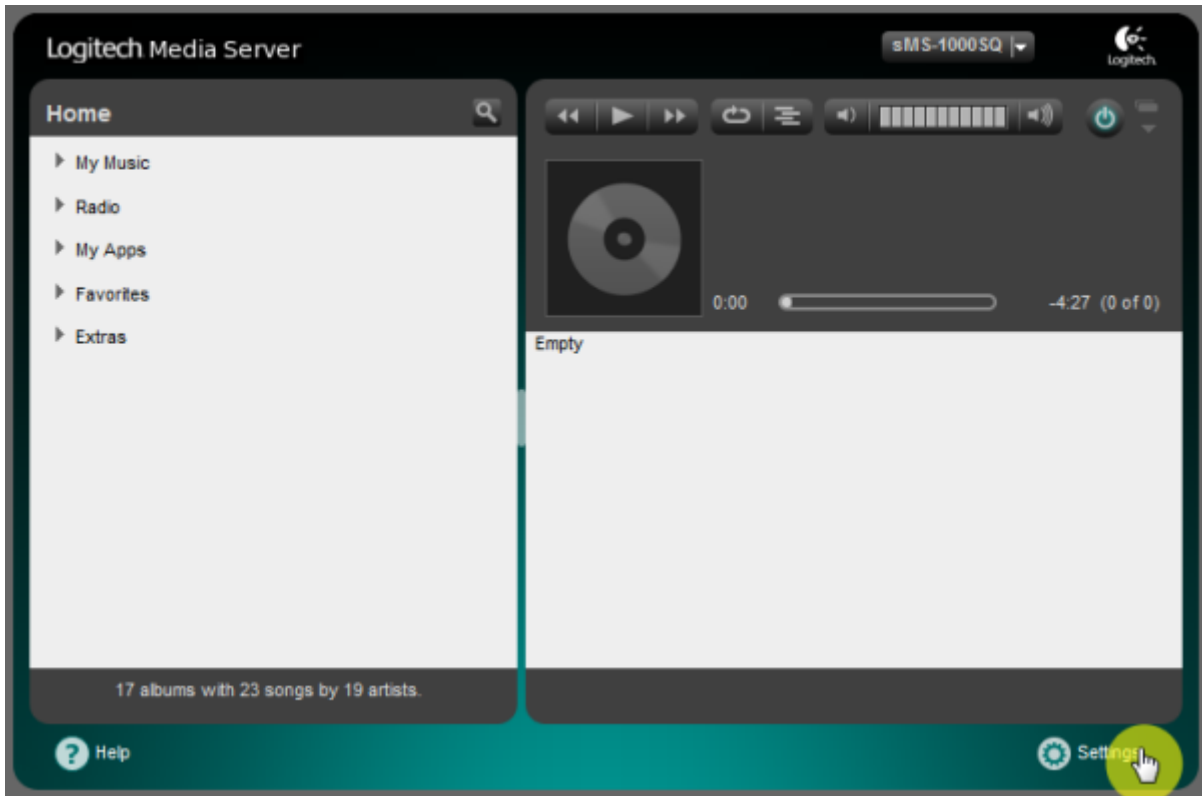

LMS

rescan

Settings

Basic Settings

“Rescan”