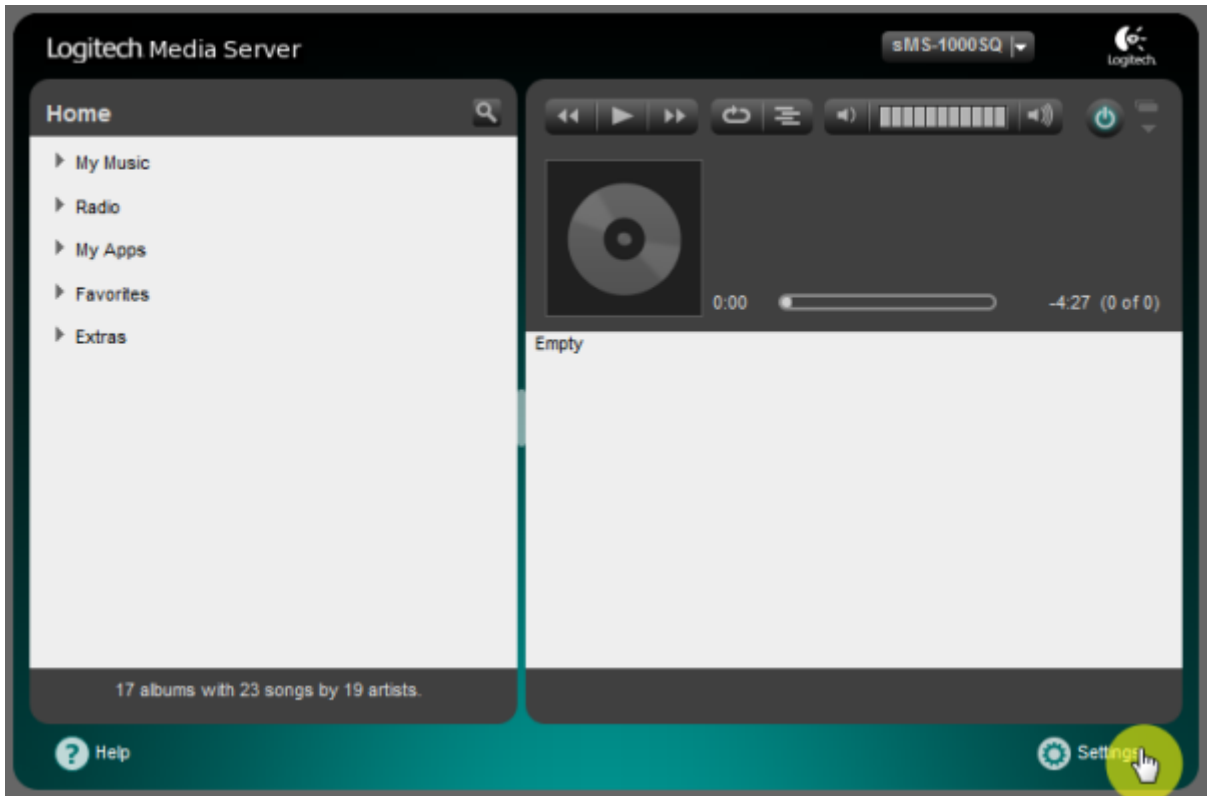

LMS

rescan

Settings

Basic Settings

"Rescan"