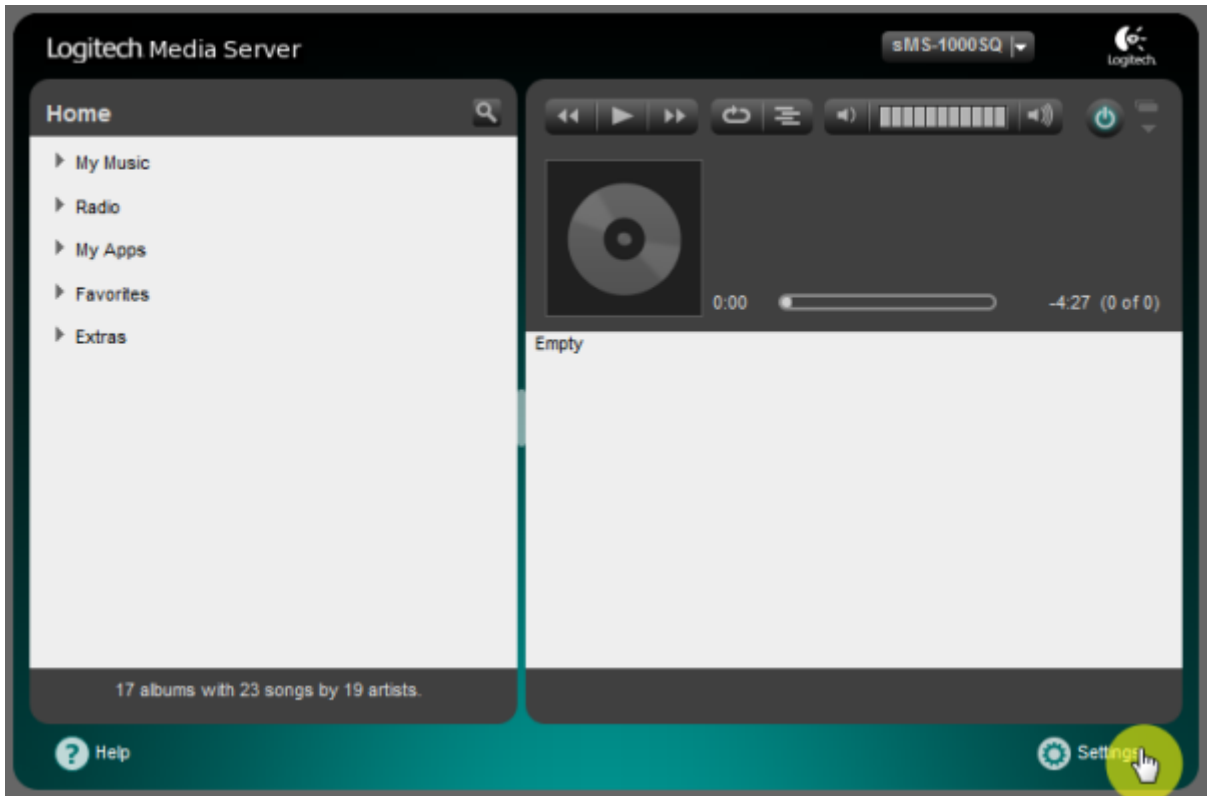

LMS

rescan

Settings

Basic Settings

“Rescan”