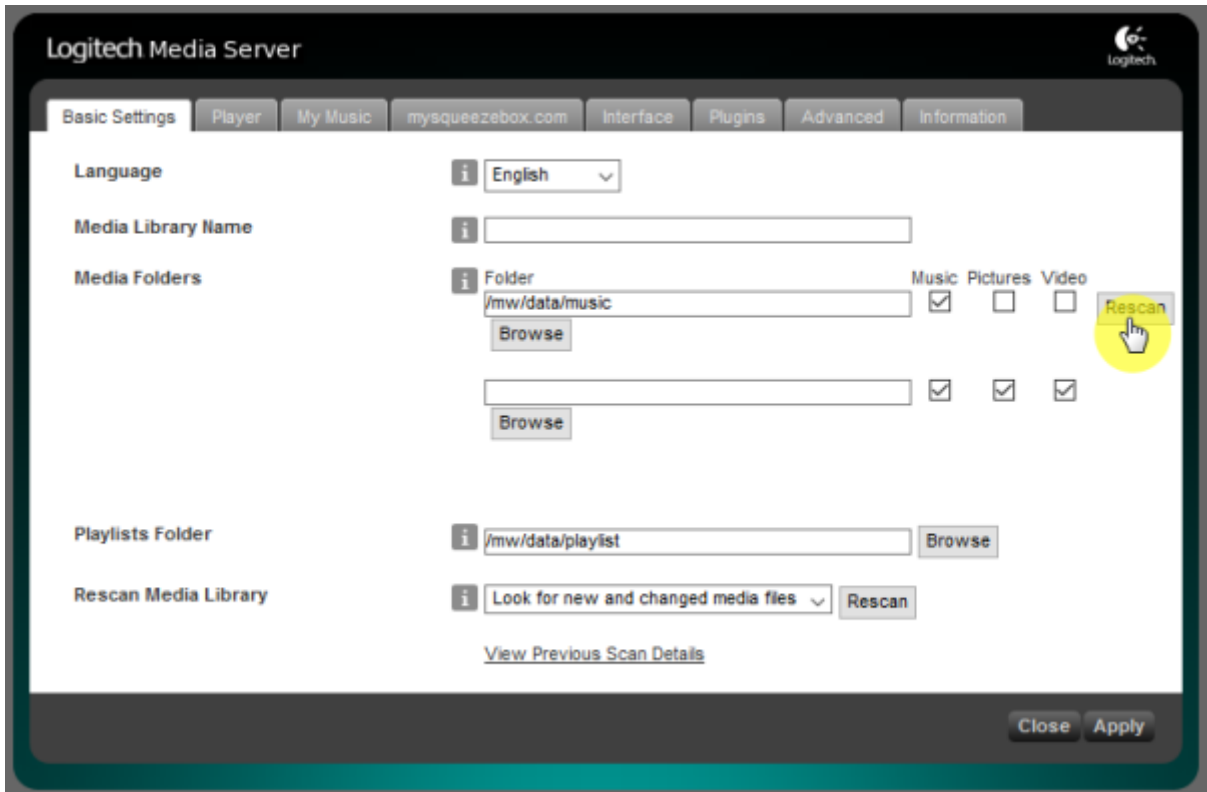

LMS

rescan

Settings

Basic Settings

“Rescan”

“Scanning - View Progress”

Quboz, TIDAL

ickStream

- http://wiki.ickstream.com/index.php/Open_Beta_Squeezebox_Installation

ickStream 가 , LMS > Settings > Advanced > ickStream

ickStream

ickStream

Logitech Media Server

Basic Settings | Player | My Music | mysqueezebox.com | Interface | Plugins | **Advanced** | Information