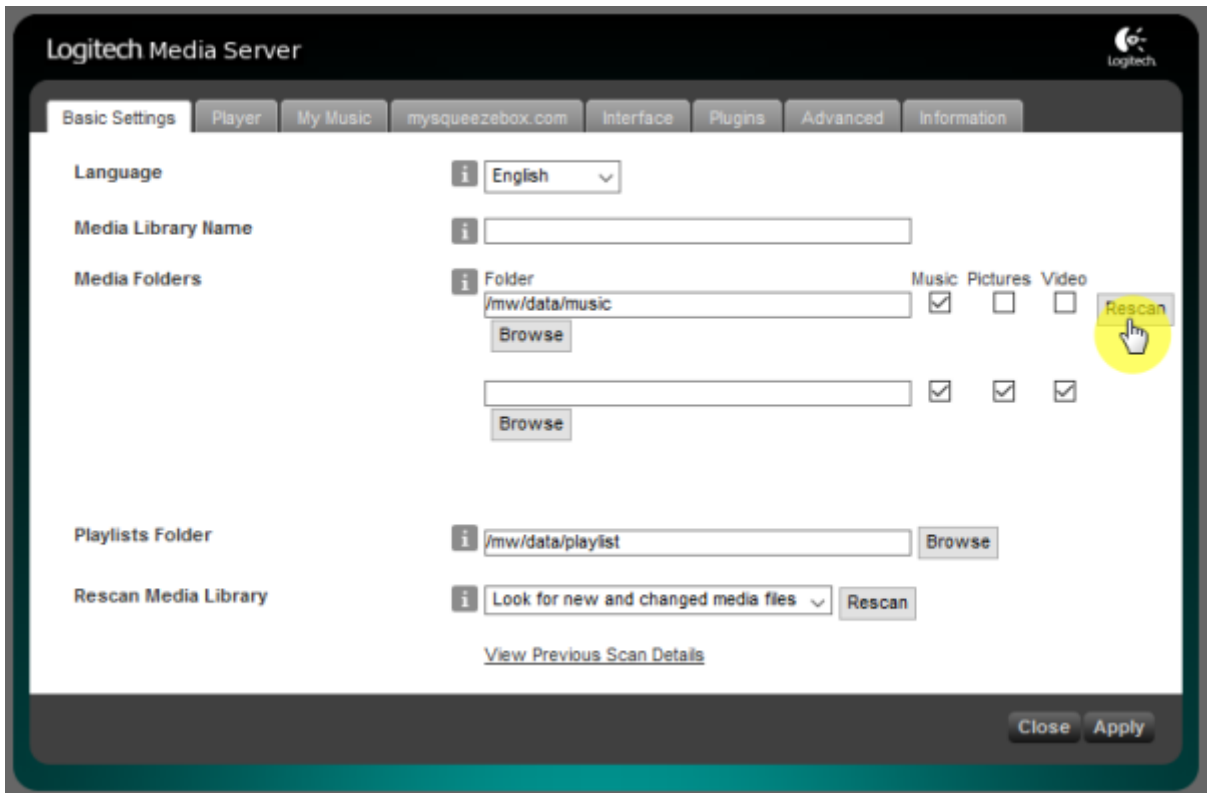

Squeezelite / Logitech Media Server

Squeezelite Logitech Media Server(LMS)

Tidal, Qobuz, internet radio

Logitech Media Server

, LMS

- **Name:** LMS
- **Audio device config:** USB DAC
- **None:** PCM
- **DoP:** DSD DoP
- **Native DSD:** Native DSD 가 DAC Native DSD
- **Clear artwork.db:** LMS LMS rescan

LMS rescan

Settings

Basic Settings "Rescan"

"Scanning - View Progress"

Quboz, TIDAL

ickStream

- http://wiki.ickstream.com/index.php/Open_Beta_Squeezebox_Installation

ickStream 가 , LMS > Settings > Advanced > ickStream