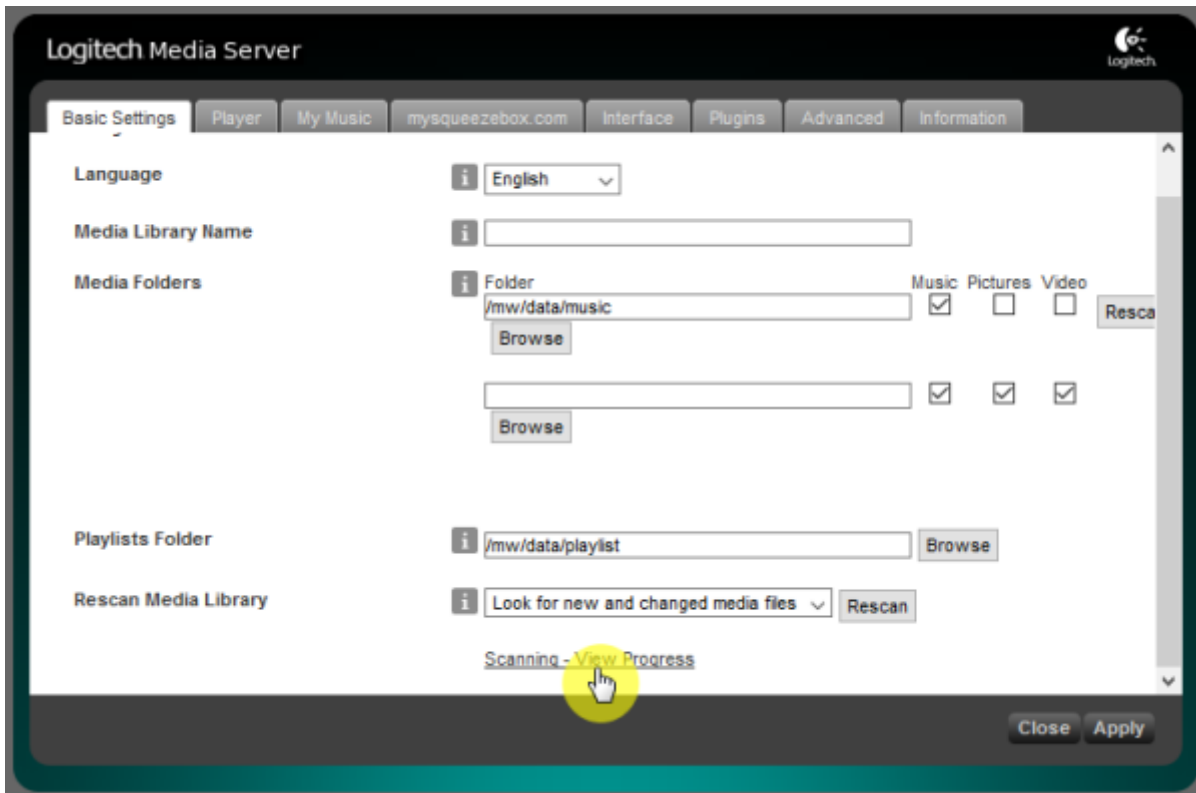

LMS rescan

Settings

Basic Settings "Rescan"

"Scanning - View Progress"

Quboz, TIDAL

ickStream

- http://wiki.ickstream.com/index.php/Open_Beta_Squeezebox_Installation

ickStream 가 , LMS > Settings > Advanced > ickStream

ickStream

ickStream

Logitech Media Server

Basic Settings | Player | My Music | mysqueezebox.com | Interface | Plugins | **Advanced** | Information

ickStream ▾

Changes have been saved.

Sort albums for artist i by title ▾