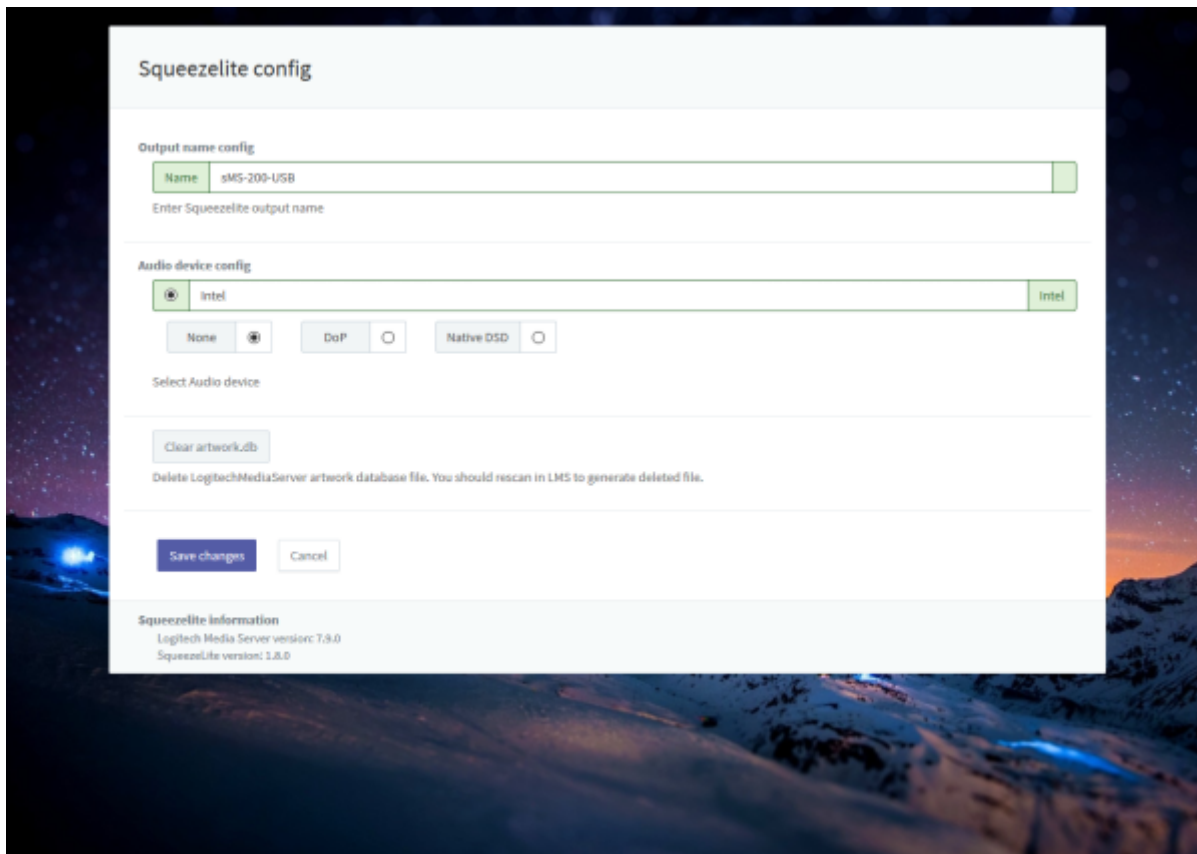

# Squeezelite / Logitech Media Server

Squeezelite Logitech Media Server(LMS)

Tidal, Qobuz, internet radio

Logitech Media Server

, LMS

- **Name:** LMS
- **Audio device config:** USB DAC
- **None:** PCM
- **DoP:** DSD DoP
- **Native DSD:** Native DSD 가 DAC Native DSD
- **Clear artwork.db:** LMS LMS rescan