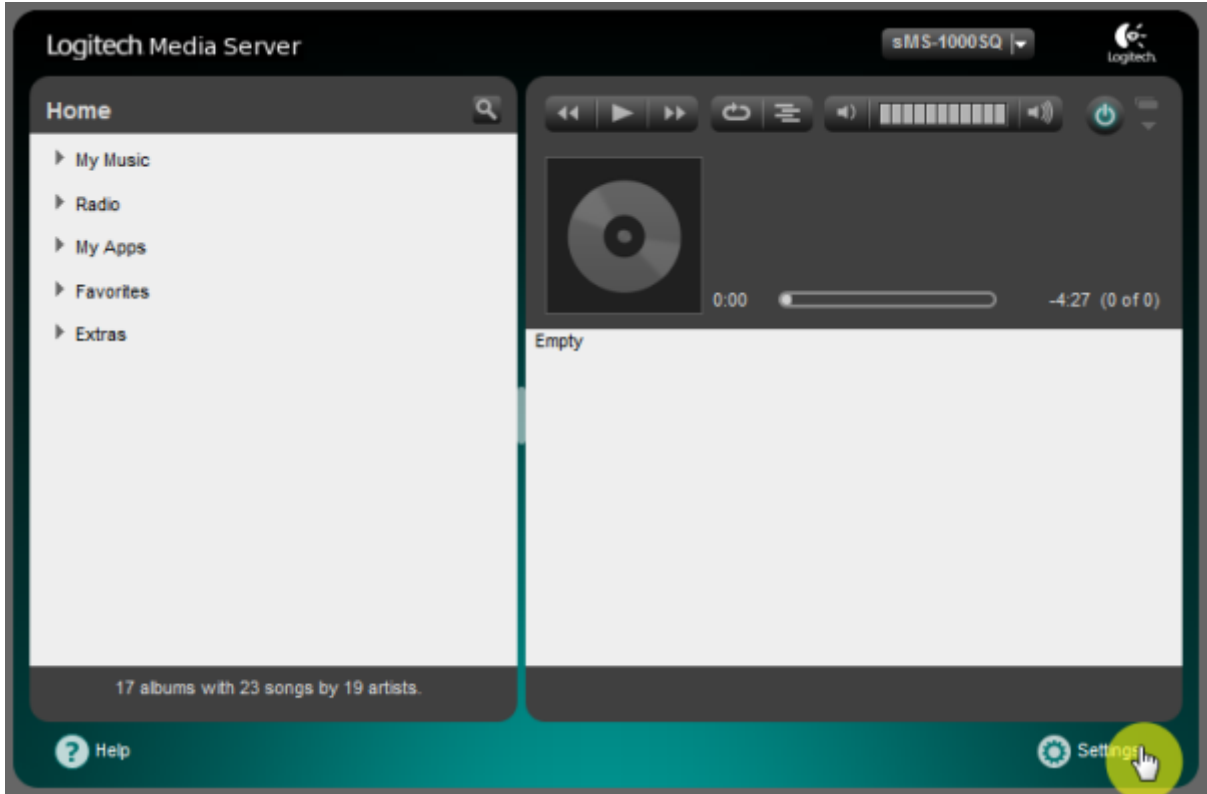

Basic Settings "Rescan"