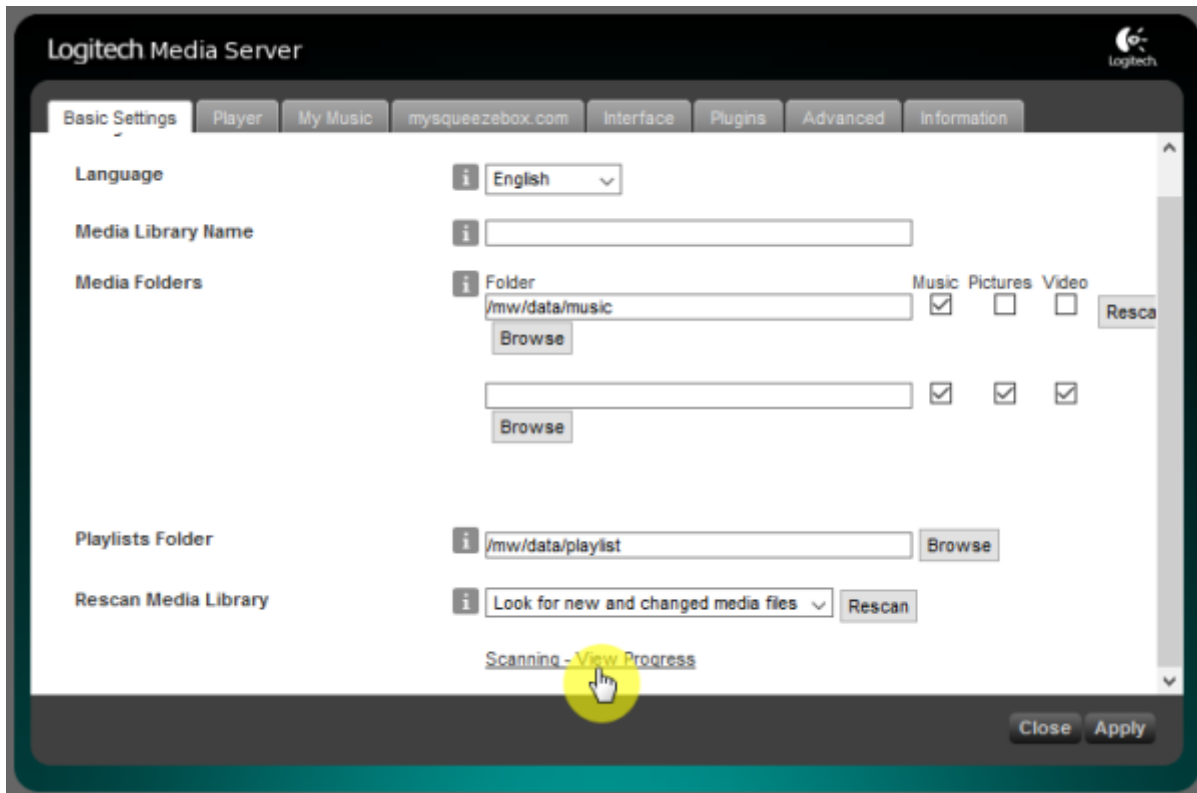

LMS rescan

Settings

Basic Settings "Rescan"

"Scanning - View Progress"

Quboz, TIDAL

ickStream

- http://wiki.ickstream.com/index.php/Open_Beta_Squeezebox_Installation

ickStream 가 , LMS > Settings > Advanced > ickStream

ickStream

ickStream

Logitech Media Server

Basic Settings | Player | My Music | mysqueezebox.com | Interface | Plugins | **Advanced** | Information

ickStream ▾

Changes have been saved.

Sort albums for artist i by title ▾