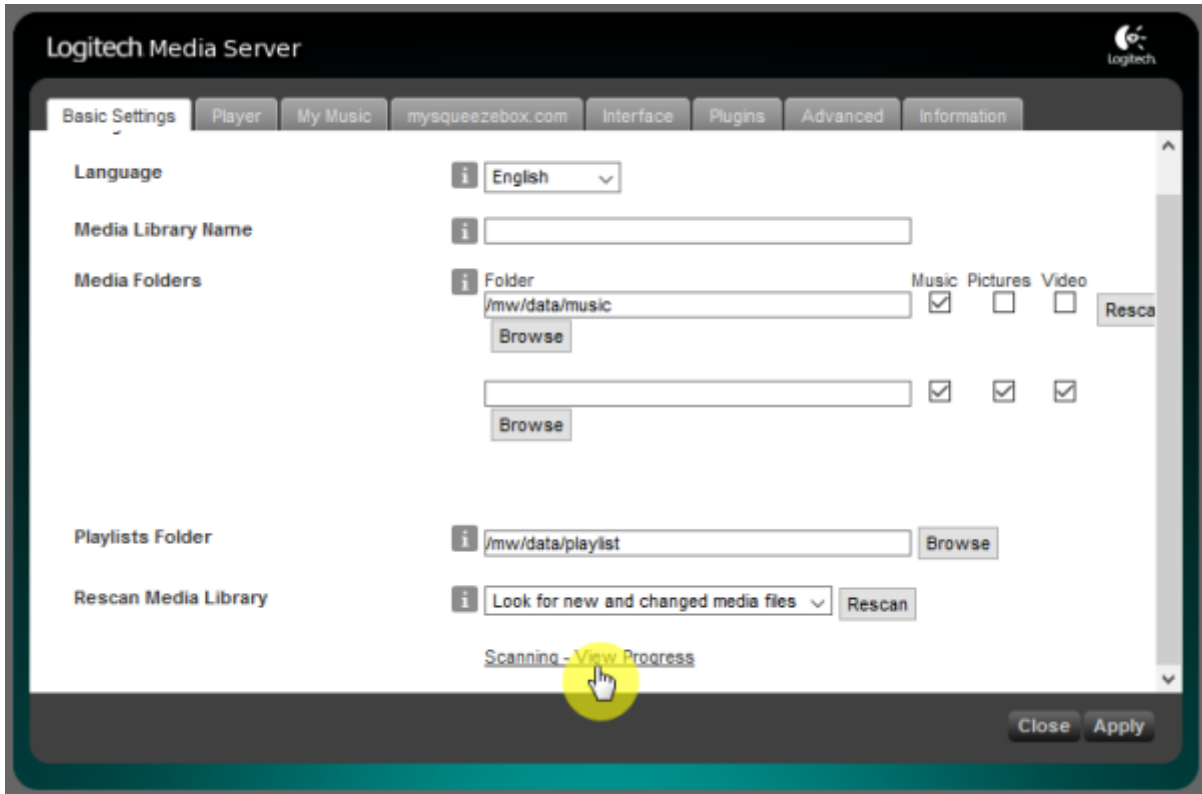

LMS rescan

Settings

Basic Settings "Rescan"

"Scanning - View Progress"

Quboz, TIDAL

ickStream

- http://wiki.ickstream.com/index.php/Open_Beta_Squeezebox_Installation

ickStream 가 , LMS > Settings > Advanced > ickStream

ickStream

ickStream

Logitech Media Server

Basic Settings | Player | My Music | mysqueezebox.com | Interface | Plugins | **Advanced** | Information

ickStream ▾

Changes have been saved.

Sort albums for artist i by title ▾