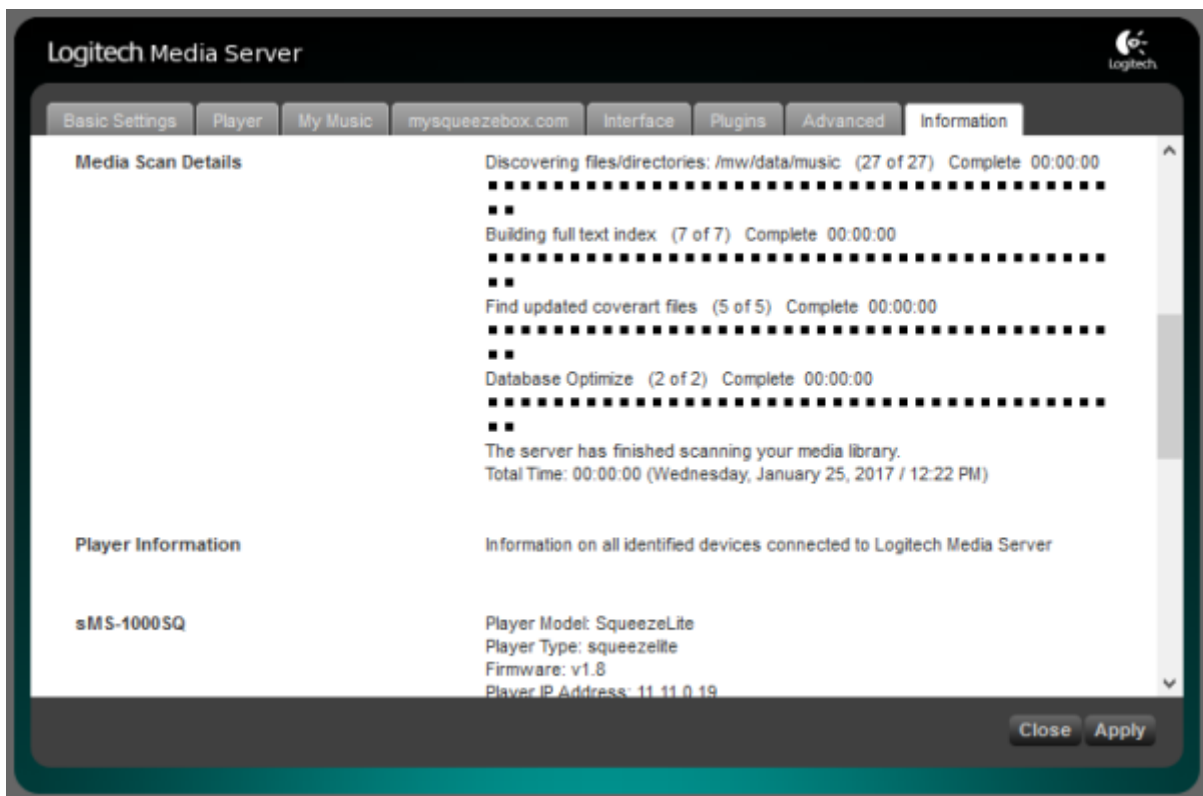

LMS rescan

Settings

Basic Settings "Rescan"

"Scanning - View Progress"

Quboz, TIDAL

ickStream

- [http://wiki.ickstream.com/index.php/Open\\_Beta\\_Squeezebox\\_Installation](http://wiki.ickstream.com/index.php/Open_Beta_Squeezebox_Installation)