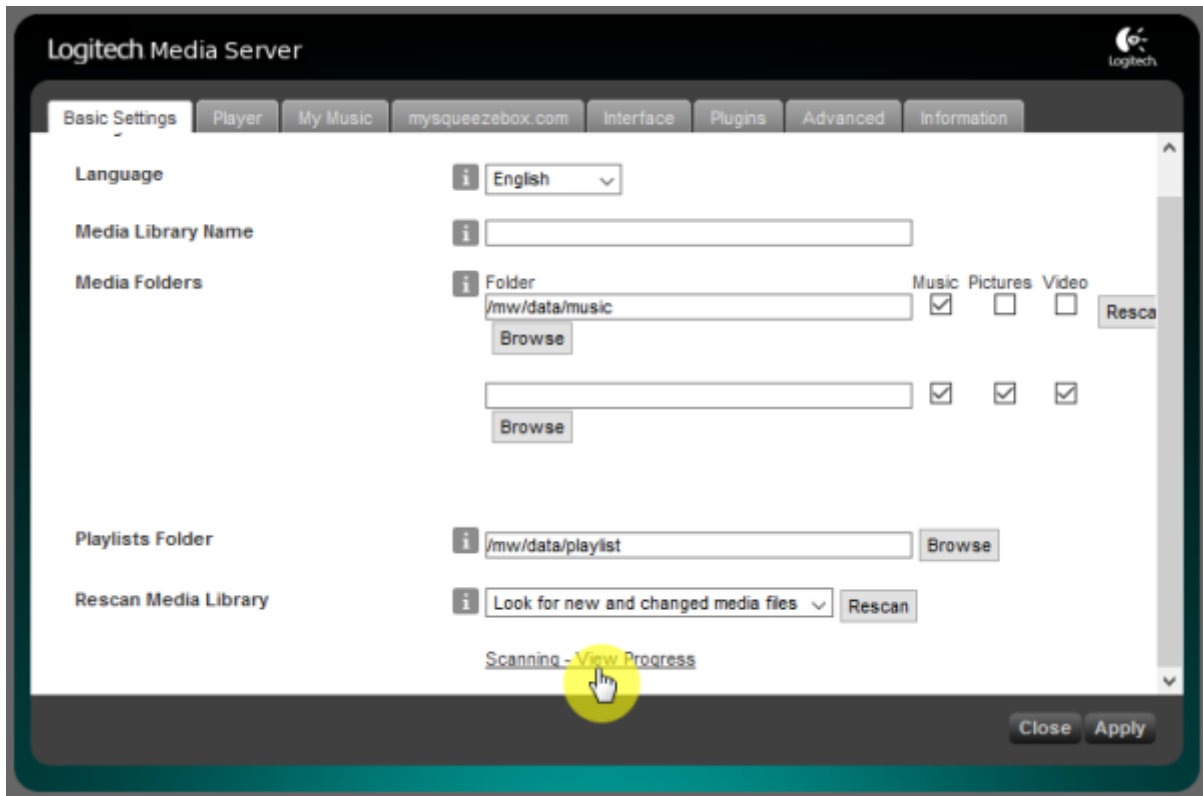

LMS rescan

Settings

Basic Settings "Rescan"

"Scanning - View Progress"

Quboz, TIDAL

ickStream

- [http://wiki.ickstream.com/index.php/Open\\_Beta\\_Squeezebox\\_Installation](http://wiki.ickstream.com/index.php/Open_Beta_Squeezebox_Installation)