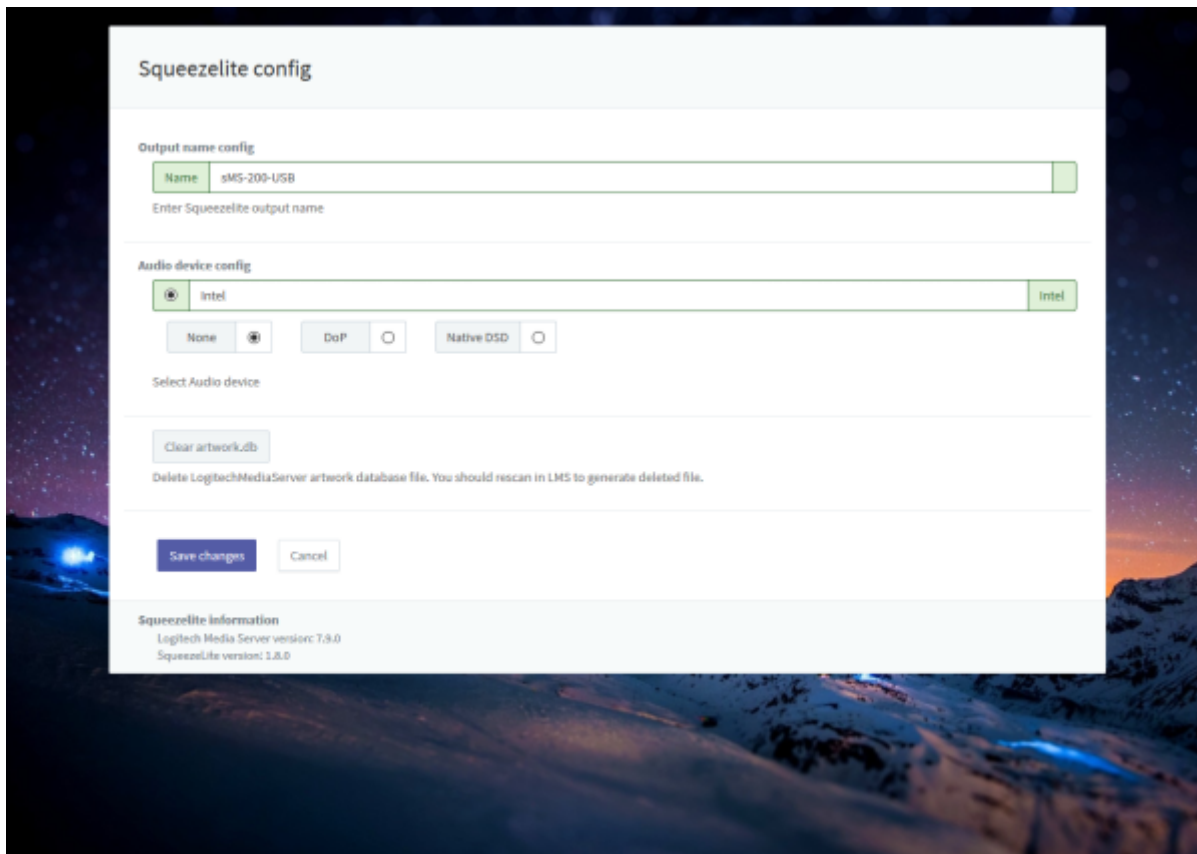

Squeezelite / Logitech Media Server

Squeezelite Logitech Media Server(LMS)

Tidal, Qobuz, internet radio

Logitech Media Server

, , LMS ,

- **Name:** LMS
- **Audio device config:** USB DAC
- **None:** PCM
- **DoP:** DSD DoP
- **Native DSD:** Native DSD 가 DAC Native DSD
- **Clear artwork.db:** LMS LMS rescan