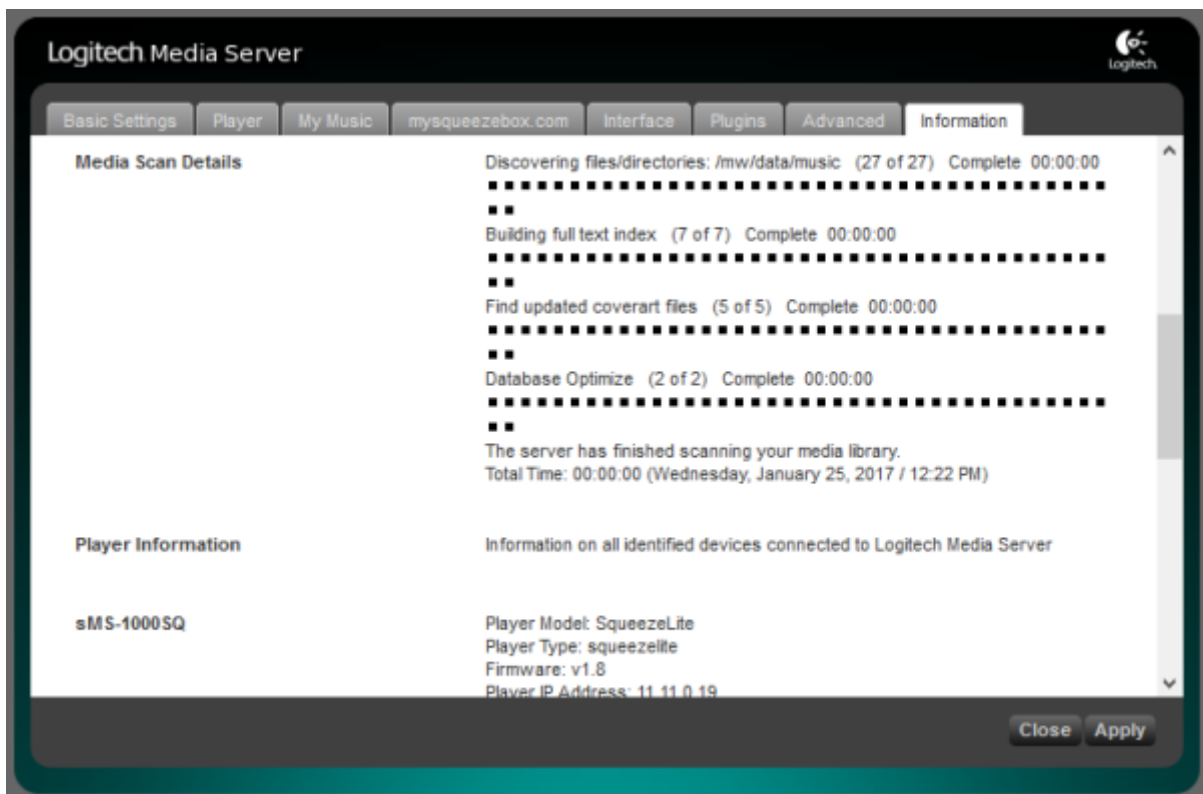

LMS

rescan

Settings

Basic Settings "Rescan"

"Scanning - View Progress"

Quboz, TIDAL

ickStream

- http://wiki.ickstream.com/index.php/Open_Beta_Squeezebox_Installation

ickStream 가 , LMS > Settings > Advanced > ickStream

ickStream

ickStream

The screenshot shows the Logitech Media Server web interface. At the top, there are navigation tabs: Basic Settings, Player, My Music, mysqueezebox.com, Interface, Plugins, Advanced, and Information. The 'Advanced' tab is selected, and a sub-menu shows 'ickStream' is active. Below the navigation, a message states 'Changes have been saved.' The settings are as follows: