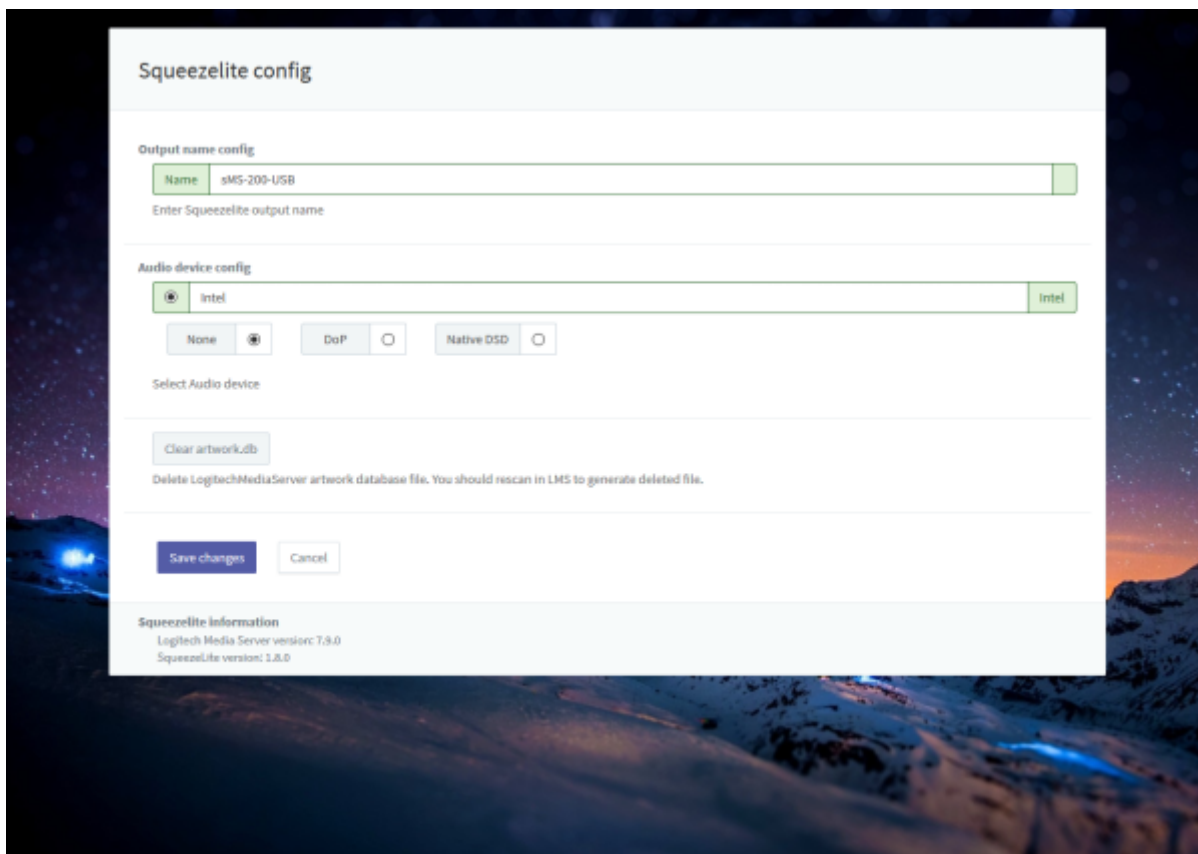

Squeezelite / Logitech Media Server

Squeezelite Logitech Media Server(LMS)

Tidal, Qobuz, internet radio

Logitech Media Server

, LMS ,

- **Name:** LMS
- **Audio device config:** USB DAC
- **None:** PCM
- **DoP:** DSD DoP
- **Native DSD:** Native DSD 가 DAC Native DSD
- **Clear artwork.db:** LMS LMS rescan

ickStream 가 , LMS > Settings > Advanced > ickStream

ickStream

ickStream

The screenshot shows the Logitech Media Server web interface. At the top, there are navigation tabs: Basic Settings, Player, My Music, mysqueezebox.com, Interface, Plugins, Advanced, and Information. The 'Advanced' tab is selected, and a sub-menu shows 'ickStream' is active. Below the navigation, a message states 'Changes have been saved.' The settings are as follows: