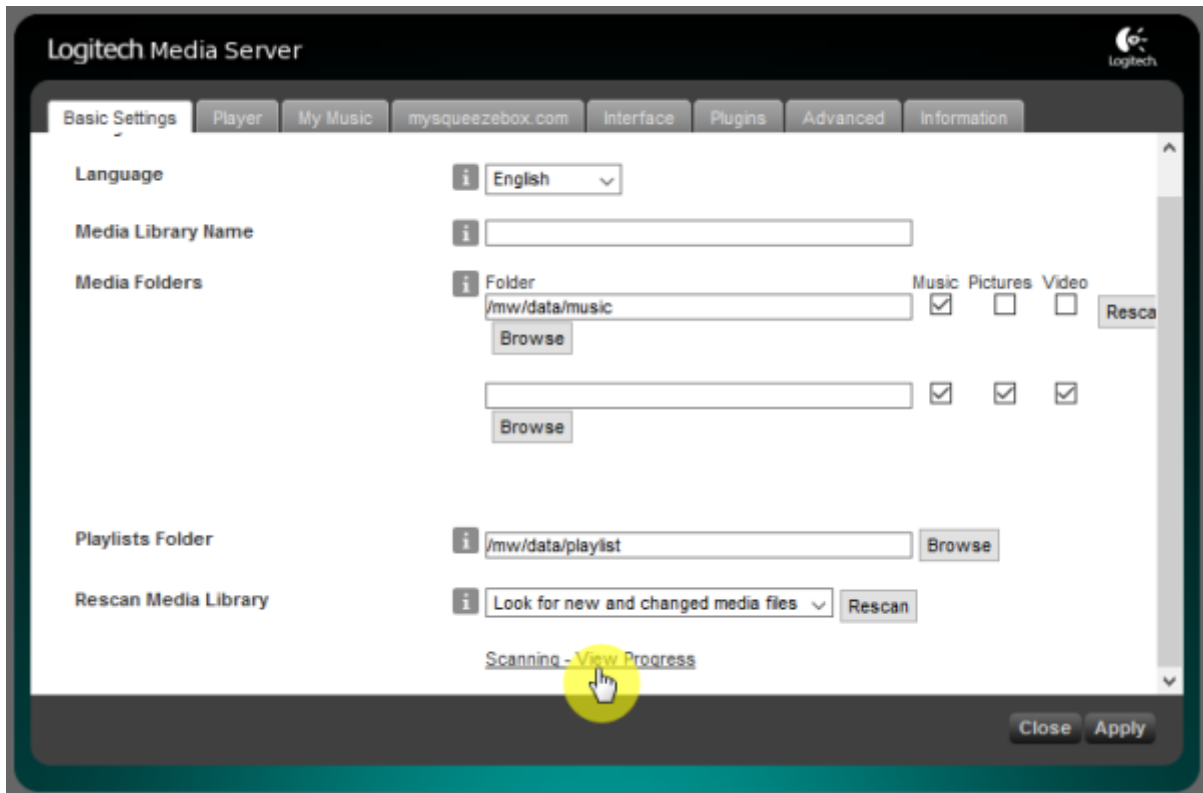

LMS

rescan

Settings

Basic Settings "Rescan"

"Scanning - View Progress"

Quboz, TIDAL

ickStream

- http://wiki.ickstream.com/index.php/Open_Beta_Squeezebox_Installation

ickStream 가 , LMS > Settings > Advanced > ickStream

ickStream

ickStream

The screenshot shows the Logitech Media Server web interface. At the top, there are navigation tabs: Basic Settings, Player, My Music, mysqueezebox.com, Interface, Plugins, Advanced, and Information. The 'Advanced' tab is selected, and a sub-menu shows 'ickStream' is active. Below the navigation, a message states 'Changes have been saved.' The settings are as follows: