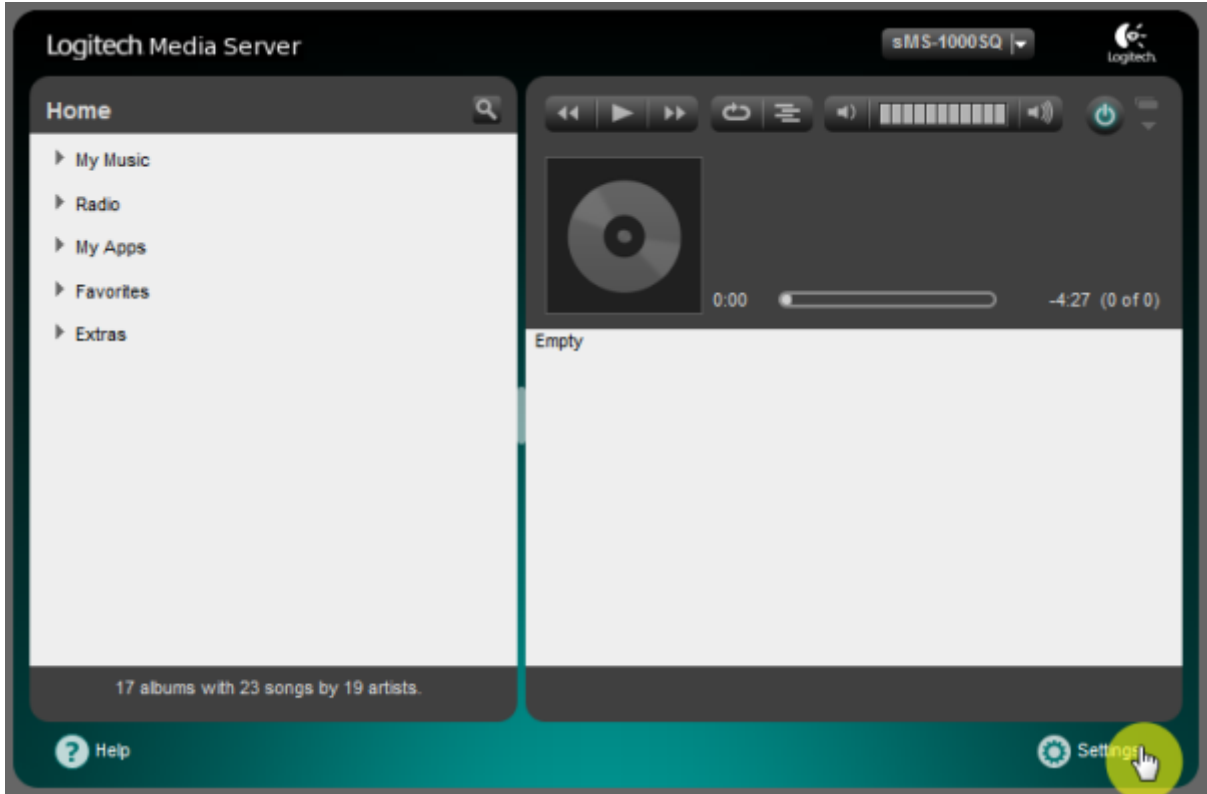

Squeezelite / Logitech Media Server

Squeezelite Logitech Media Server(LMS)

Tidal, Qobuz, internet radio

Logitech Media Server

, LMS

- **Name:** LMS
- **Audio device config:** USB DAC
- **None:** PCM
- **DoP:** DSD DoP
- **Native DSD:** Native DSD 가 DAC Native DSD
- **Clear artwork.db:** LMS LMS rescan

LMS

rescan

Settings

Basic Settings "Rescan"

"Scanning - View Progress"

Quboz, TIDAL

ickStream

- http://wiki.ickstream.com/index.php/Open_Beta_Squeezebox_Installation