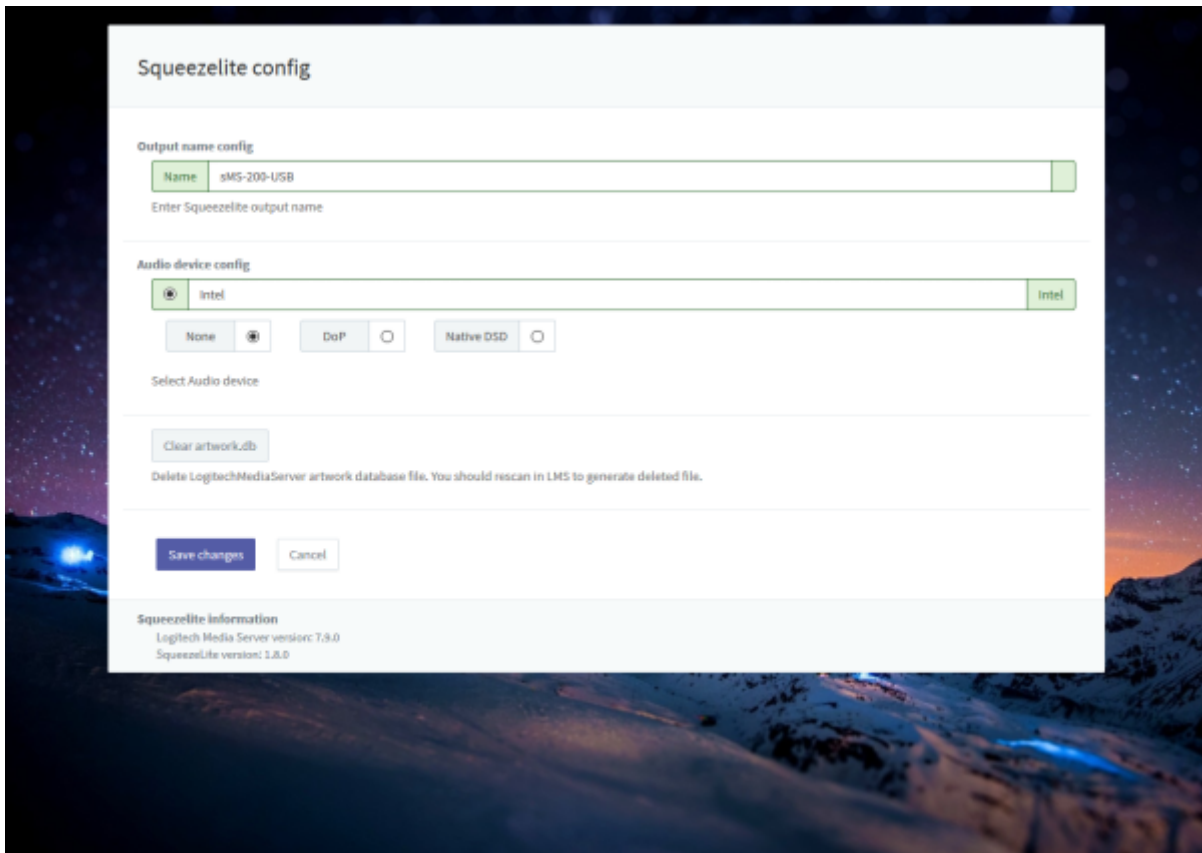

Squeezelite Logitech Media Server(LMS)

Tidal, Qobuz, internet radio

Logitech Media Server

, LMS ,

- **Name:** LMS
- **Audio device config:** USB DAC
- **None:** PCM
- **DoP:** DSD DoP
- **Native DSD:** Native DSD 가 DAC Native DSD
- **Clear artwork.db:** LMS LMS rescan

Quboz, TIDAL

ickStream

- http://wiki.ickstream.com/index.php/Open_Beta_Squeezebox_Installation

How to install and set Spotify plugin in LMS; Spotify premium account required.

: 2017/01/22 22:55

From:
<https://www.docs.sotm-audio.com/> - **SOTM docs**