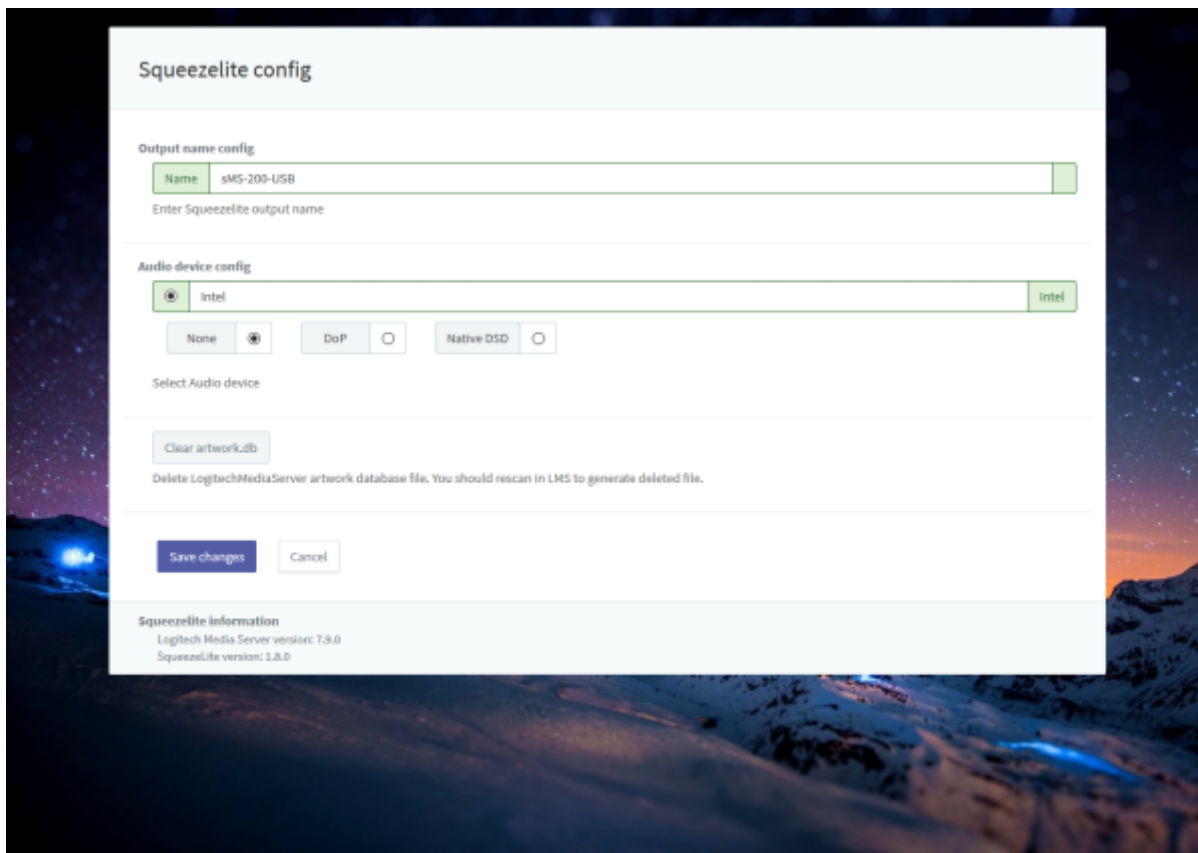

### Squeezelite Logitech Media Server(LMS)

Tidal, Qobuz, internet radio

Logitech Media Server

, LMS ,

- **Name:** LMS
- **Audio device config:** USB DAC
- **None:** PCM
- **DoP:** DSD DoP
- **Native DSD:** Native DSD 가 DAC Native DSD
- **Clear artwork.db:** LMS LMS rescan