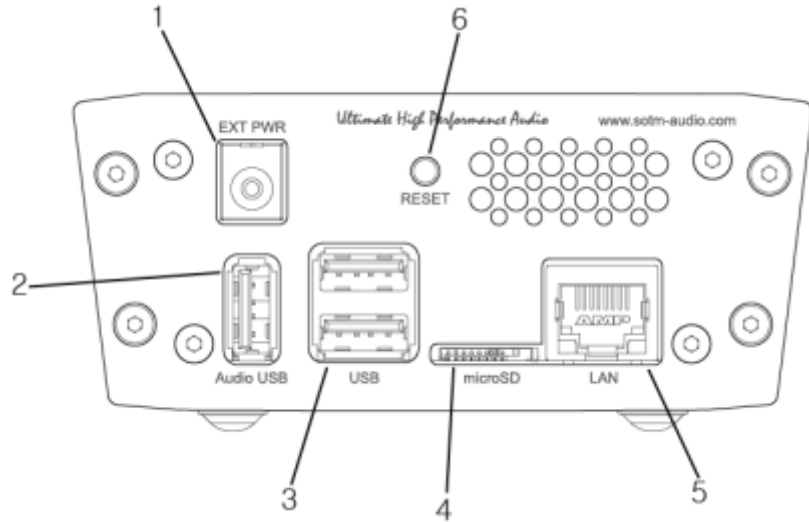

1. EXT PWR : External Power
2. Audio USB : USB
3. USB 2.0 : USB
4. microSD : microSD OS가 microSD 가
  ○ : 가 microSD
5. LAN : LAN
6. Reset : Reset

From: <https://docs.sotm-audio.com/> - **SOTM docs**

Permanent link: <https://docs.sotm-audio.com/doku.php?id=ko:sms-200ultra>

Last update: **2017/06/27 23:17**