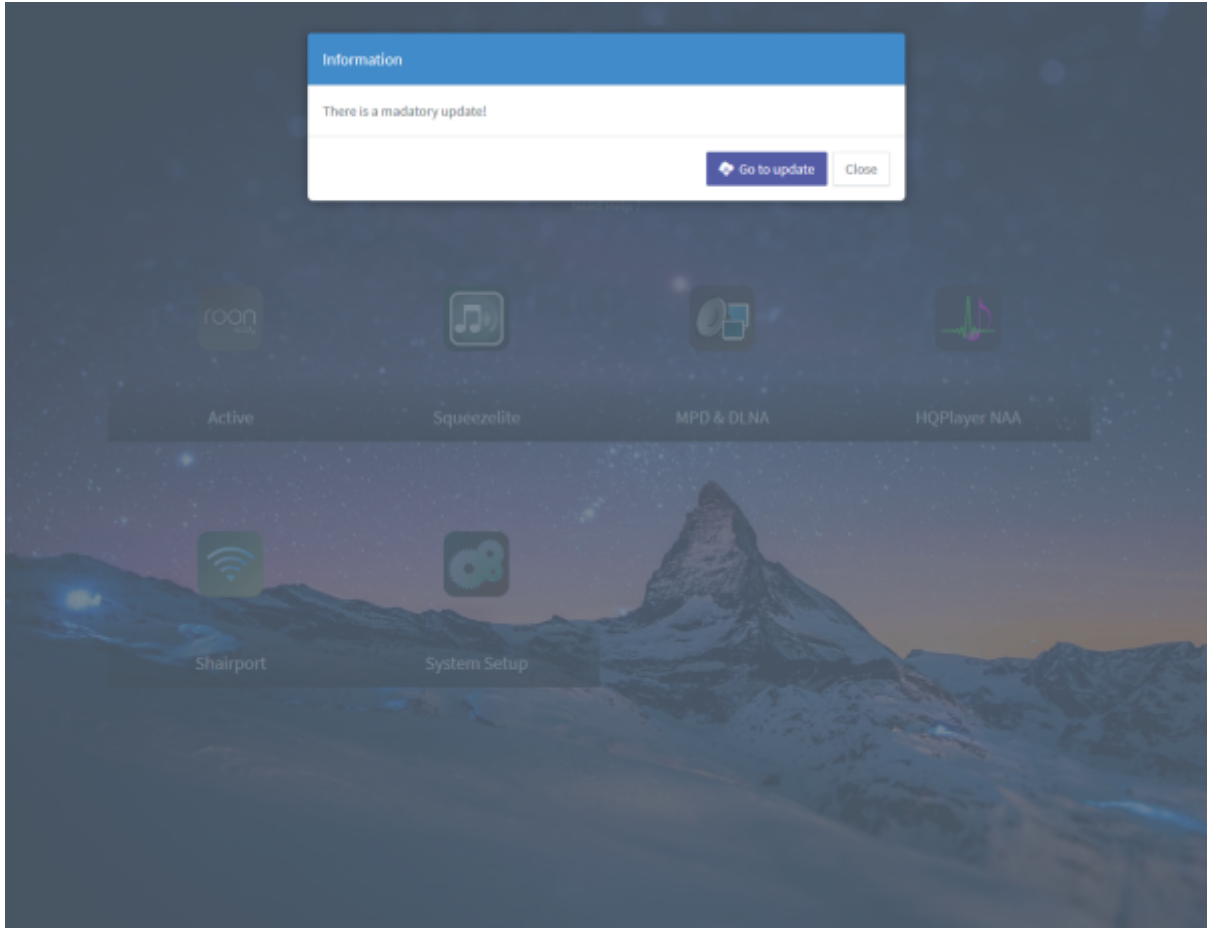

Roon Ready

Ready , Roon Ready , Roon Ready , Roon Ready . Roon