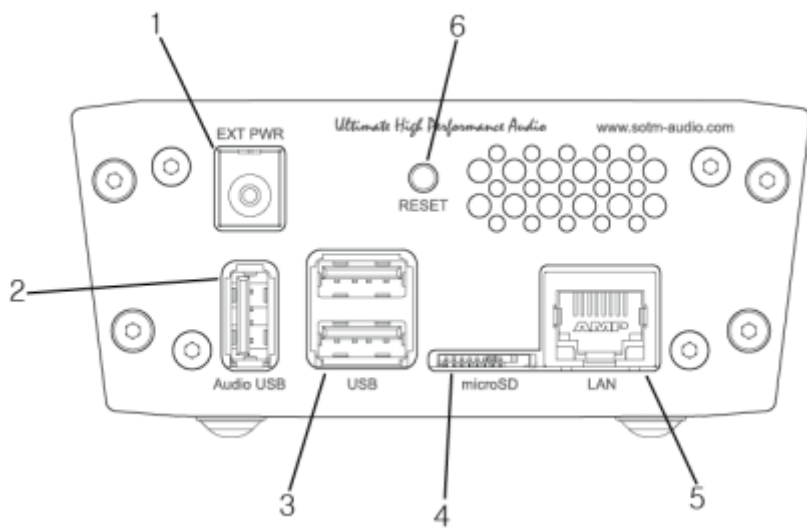

- : USB : USB
- USB 2.0 : USB
- microSD : OS가 microSD 가
- LAN :
- Reset :

1. 1. SMS-200
  2. 5cm
2. 1. USB SMS-200 USB USB
- 3.