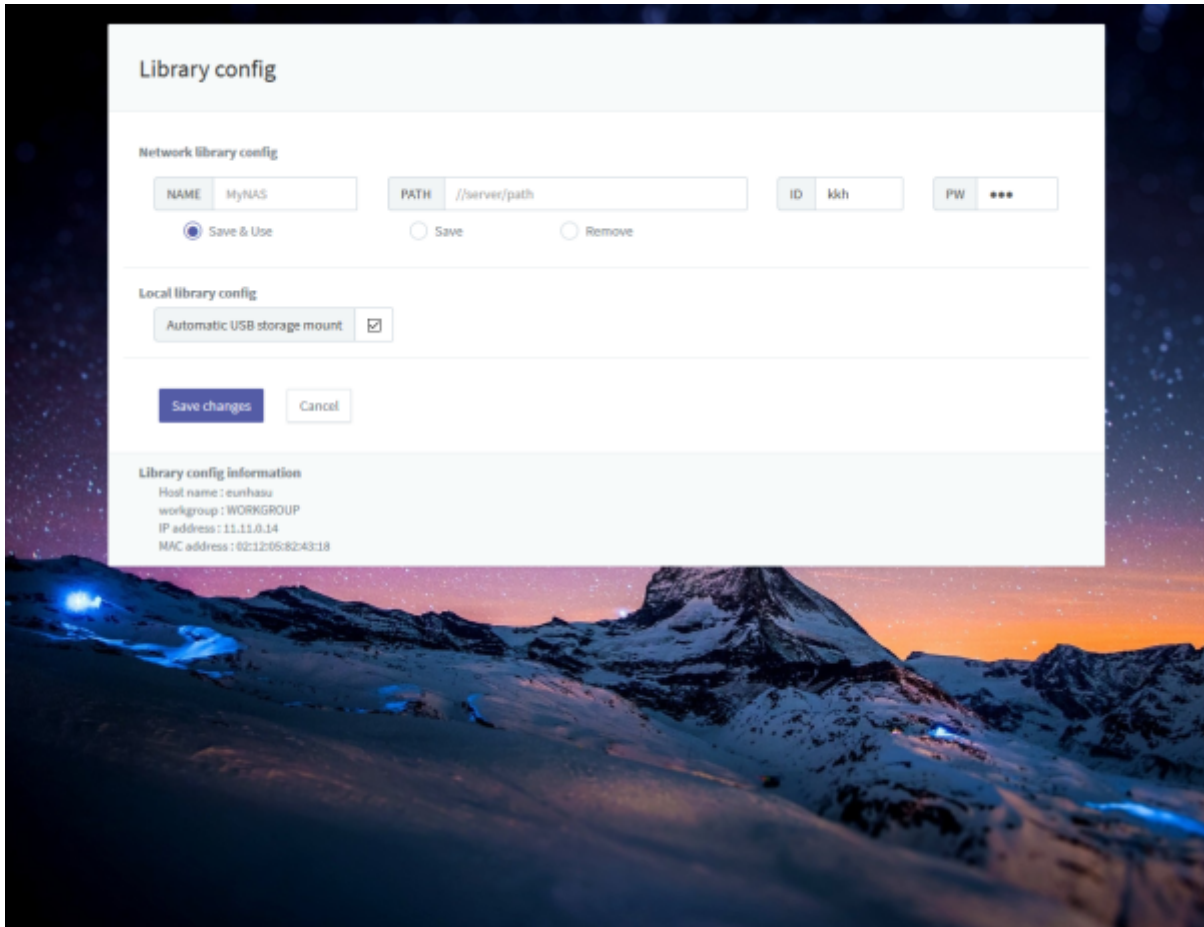

## Shairport

sMS-200

sMS-200

- Host name: sMS-200 . sMS-200

Host name

- Workgroup: "WORKGROUP"
- Save & Reboot system:
- Cancel:

USB

- NAME: Logitech Media Server MPD
- PATH: