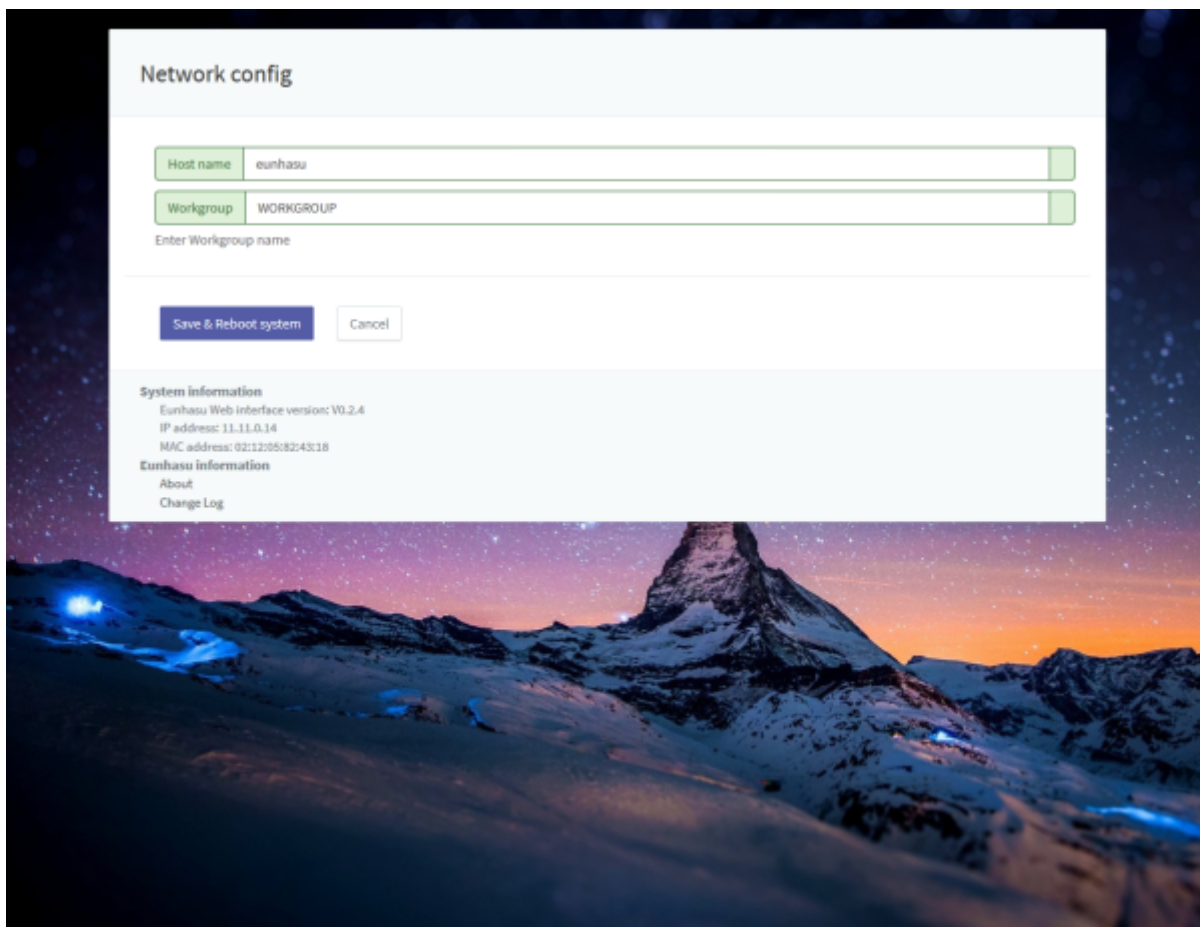

## Shairport

sMS-200

sMS-200

- Host name: sMS-200 . sMS-200

Host name

- Workgroup: "WORKGROUP"
- Save & Reboot system:
- Cancel:

USB

- NAME: Logitech Media Server MPD
- PATH: