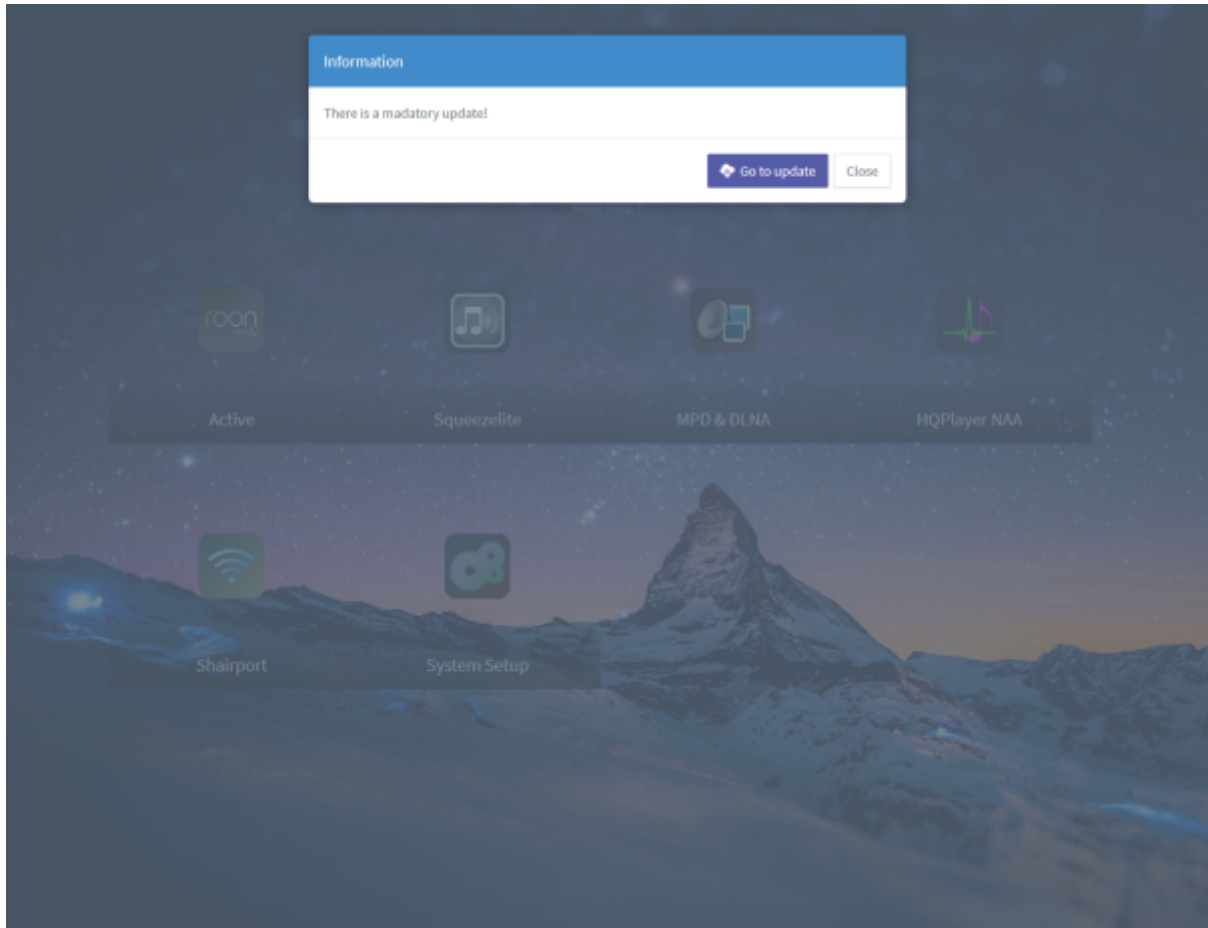

Roon Ready

Ready , , , . Roon Ready Roon Ready Roon Ready Roon