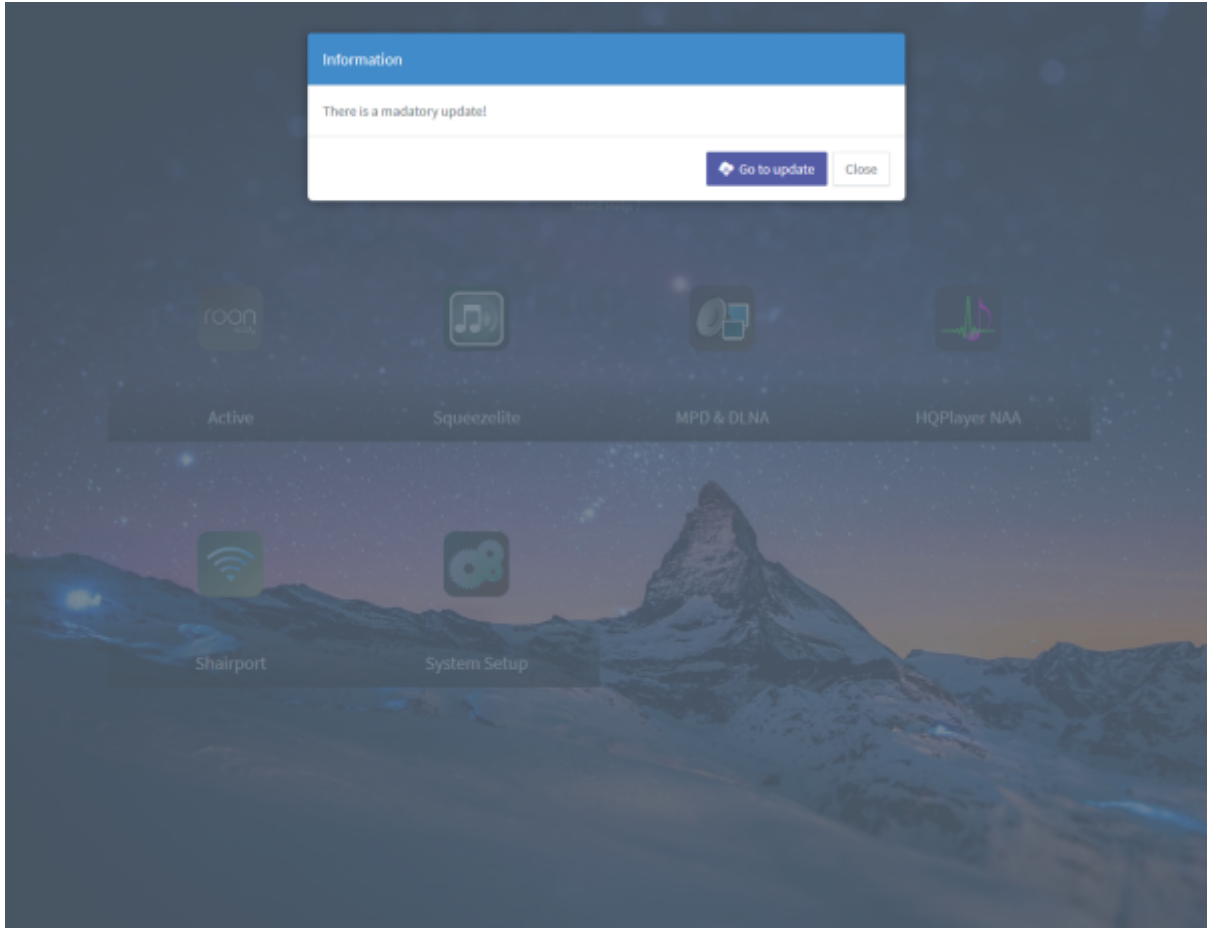

Roon Ready

Ready, Roon Ready, Roon Ready, Roon Ready, Roon Ready, Roon