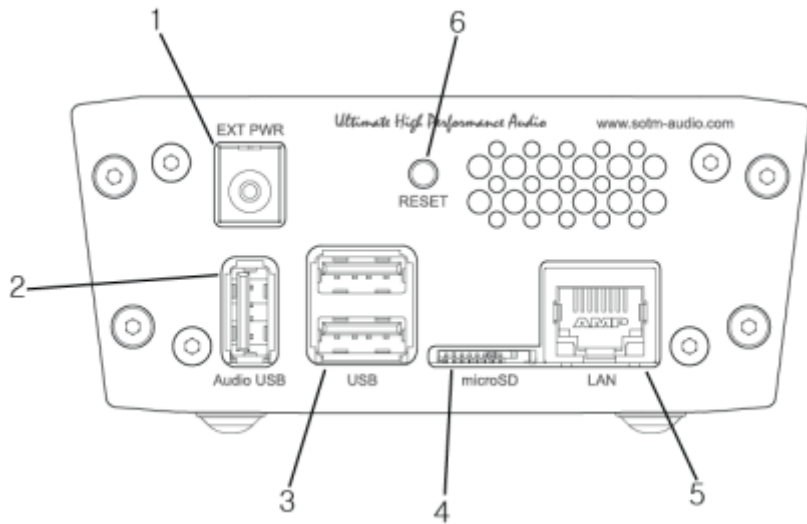

- : USB : USB
- USB 2.0 : USB
- microSD : OS가 microSD 가
  - : 가 microSD
- LAN :
- Reset :

1. 1. SMS-200
  2. 5cm
2. 1. USB SMS-200 USB USB
- 3.