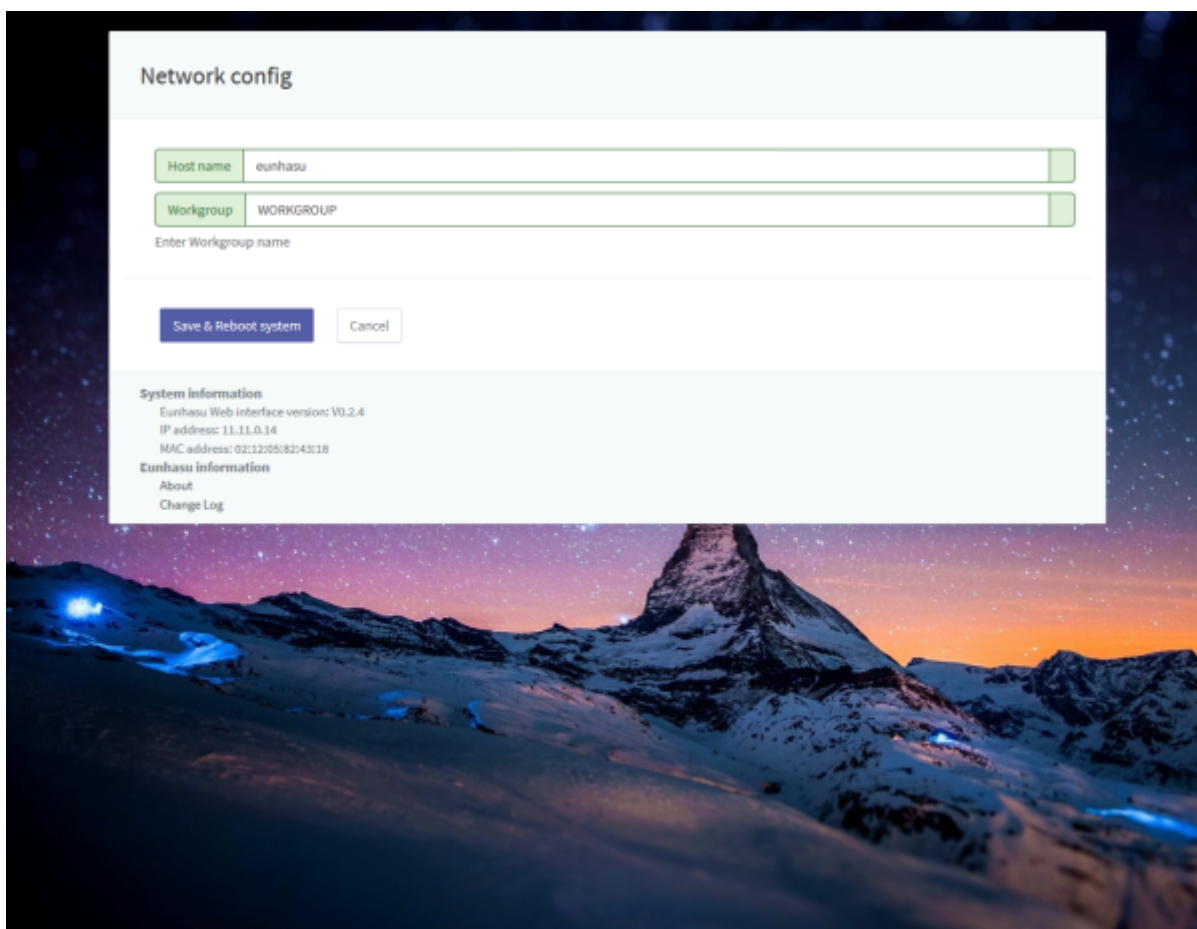

MPD & DLNA

HQPlayer NAA

Shairport

sMS-200

sMS-200

- Host name: sMS-200 . sMS-200

Host name

- Workgroup: "WORKGROUP"
- Save & Reboot system:
- Cancel: