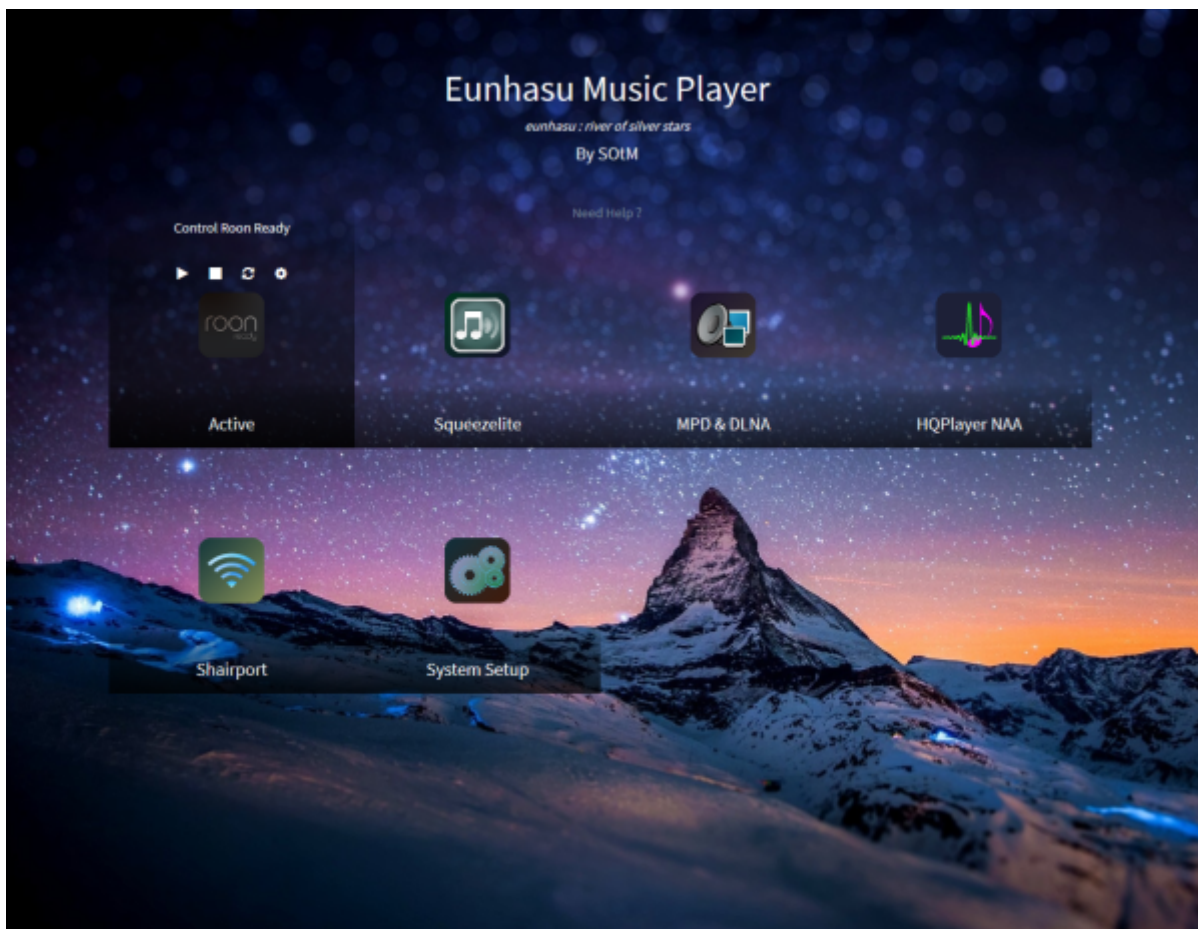

Roon Ready

▶
Roon Ready
'Active'

Roon Ready
'Roon Ready'

. Roon Ready가
Roon Ready가

Roon Ready

■ Roon Ready

Roon Ready

↻ Roon Ready

Roon Ready

⚙ Roon Ready