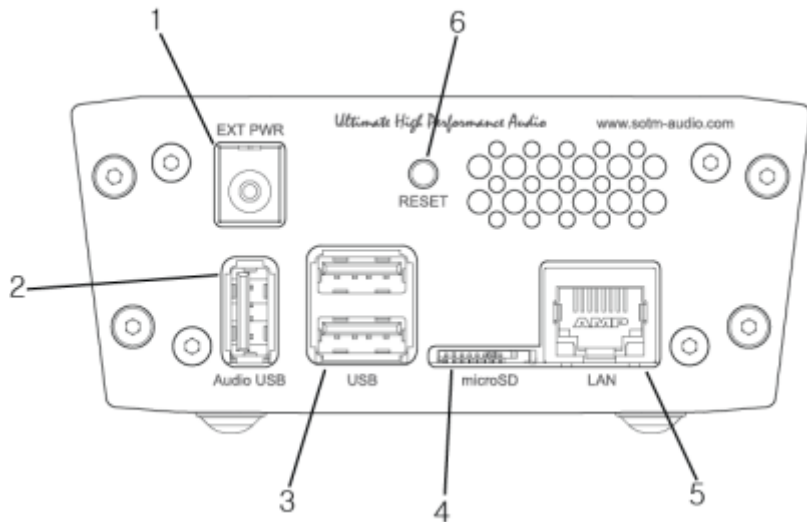

- : USB : USB
- USB 2.0 : USB
- microSD : OS가 microSD 가
- LAN :
- Reset :

1. 1. SMS-200
  2. 5cm
2. 1. USB SMS-200 USB USB
- 3.