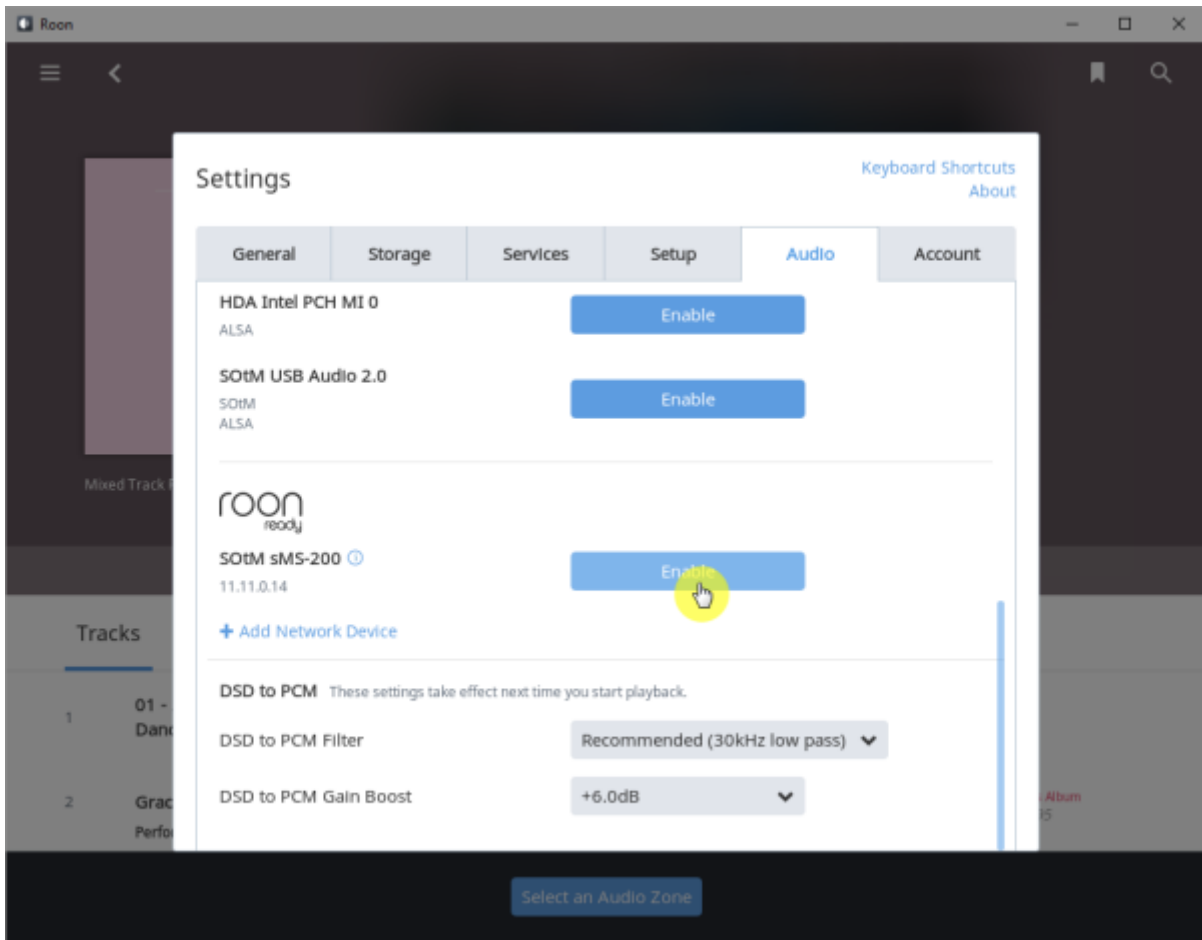

Roon

Roon 가 Roon . Control, Output, Core . Roon .

Roon Ready

Roon Ready Roon Server, Roon Remote . Roon Ready .
RoonBridge , . hqplayer_naa .

Roon Ready config

- **Audio device config:** USB DAC
- **Volume mode:** Fixed, Software, Device Controls
- **DSD mode:** DSD NONE, NATIVE, DOP, DCS, NATIVE/DOP, NATIVE/DCS
- **DSD rate:** DSD x64, x128, x256
- **Buffer duration:** 0.01 ~ 0.1

- Resync delay: 0.1 ~ 0.5 가 0.01

Roon Ready

Remote Roon Server Roon Ready 'Active' Roon
Settings > Audio Roon Ready SMS-200

sMS-200 Audio zone

Roon Server

Roon Server Roon Core Roon Output Roon Remote [Roonlabs](#)