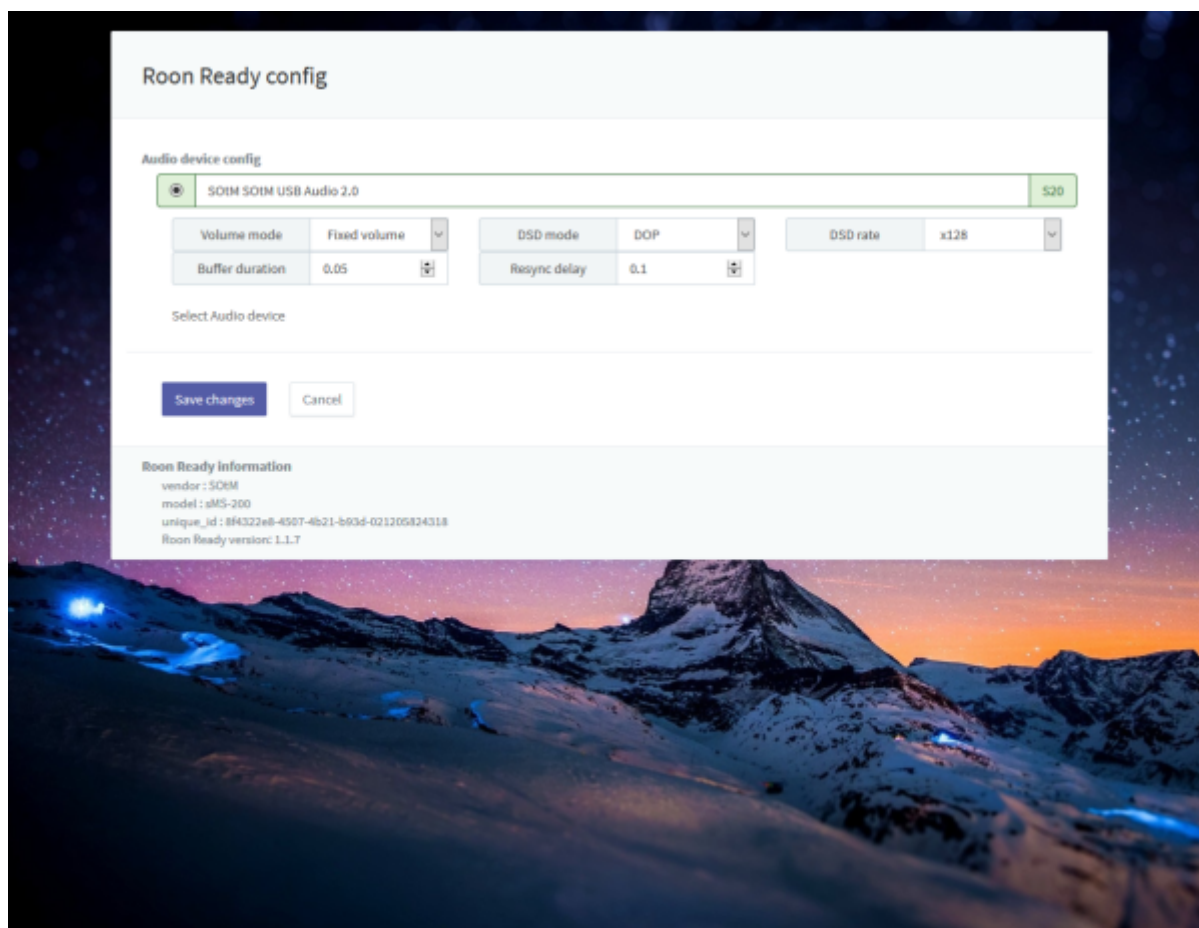

Roon

Roon 가 Roon . Control, Output, Core . Roon .

Roon Ready

Roon Ready Roon Server, Roon Remote . Roon Ready .
RoonBridge , . hqplayer_naa .

Roon Ready config

- **Audio device config:** USB DAC
- **Volume mode:** Fixed, Software, Device Controls
- **DSD mode:** DSD NONE, NATIVE, DOP, DCS, NATIVE/DOP, NATIVE/DCS
- **DSD rate:** DSD x64, x128, x256
- **Buffer duration:** 0.01 ~ 0.1