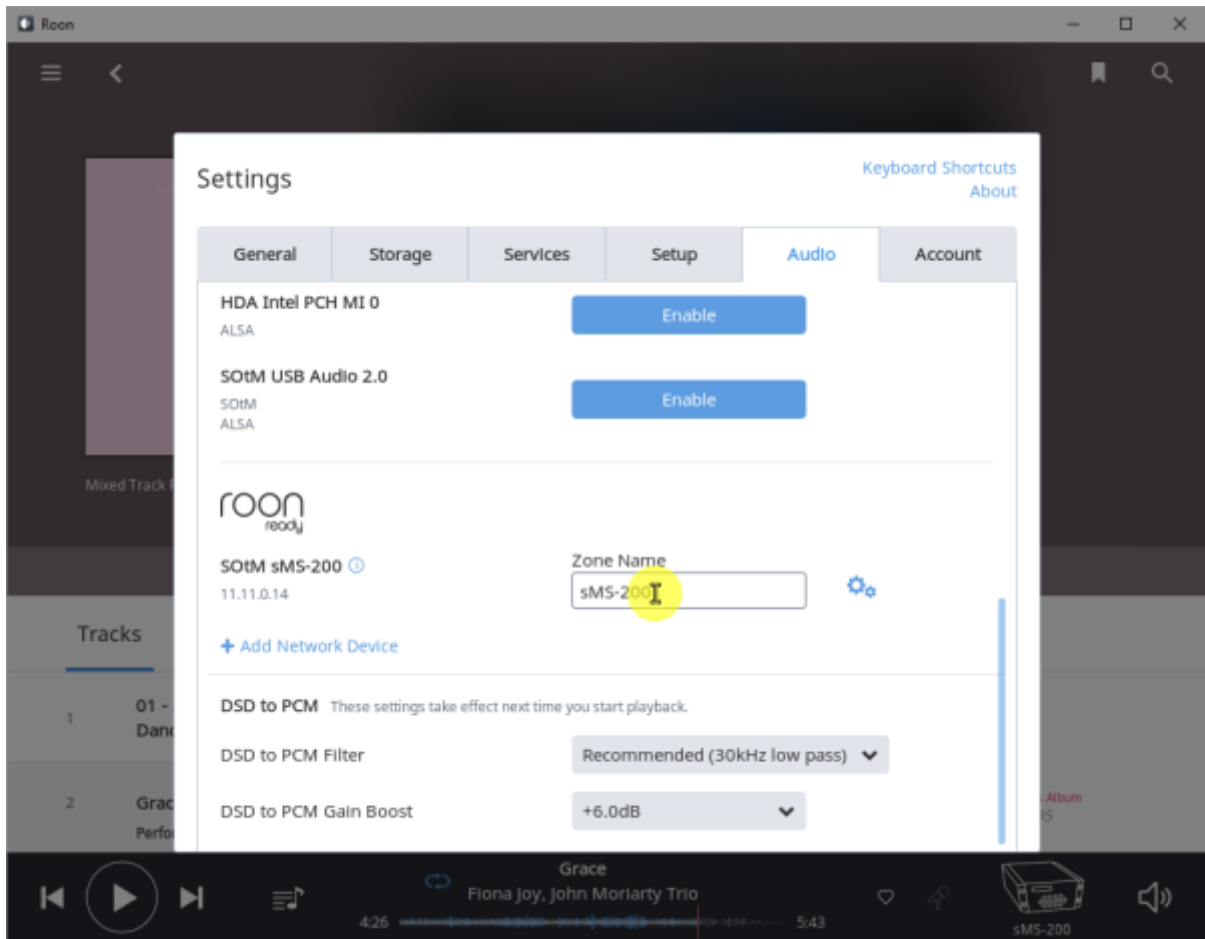

Roon

Roon 가 Roon . Control, Output, Core . Roon .

Roon Ready

Roon Ready Roon Server, Roon Remote . Roon Ready .
RoonBridge , . hqplayer_naa .

Roon Ready config

- **Audio device config:** USB DAC
- **Volume mode:** Fixed, Software, Device Controls
- **DSD mode:** DSD NONE, NATIVE, DOP, DCS, NATIVE/DOP, NATIVE/DCS
- **DSD rate:** DSD x64, x128, x256
- **Buffer duration:** 0.01 ~ 0.1

- Resync delay: 0.1 ~ 0.5 가 0.01

Roon Ready

Remote Roon Server Roon Ready 'Active' Roon
Settings > Audio Roon Ready SMS-200

sMS-200 Audio zone

Roon Server

Roon Server Roon Core Roon Output Roon Remote [Roonlabs](#)