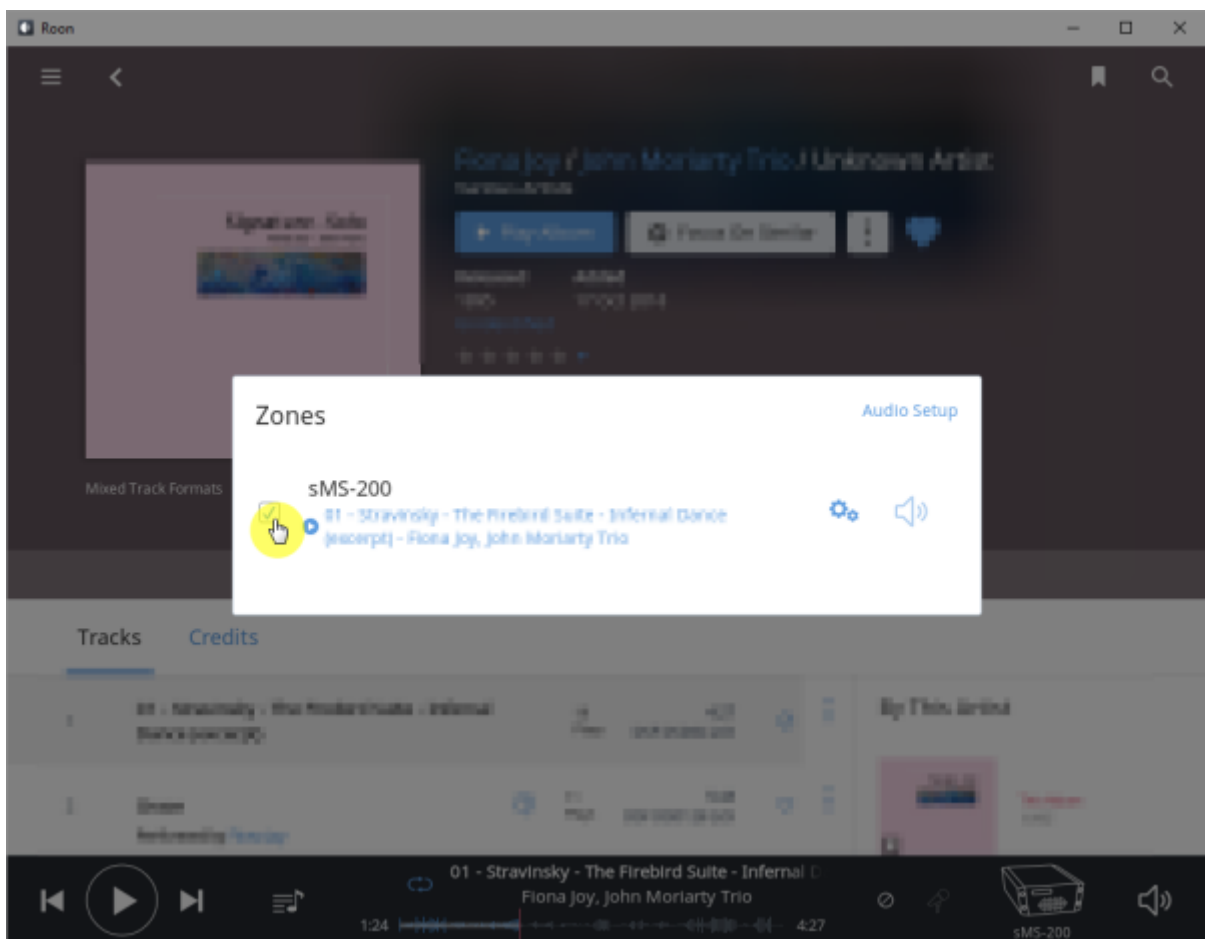

- Resync delay: 0.1 ~ 0.5 가 0.01

Roon Ready

Remote Roon Server Roon Ready 'Active' Roon
Settings > Audio Roon Ready SMS-200

sMS-200 Audio zone

Roon Server

Roon Server Roon Core Roon Output Roon Remote [Roonlabs](#)