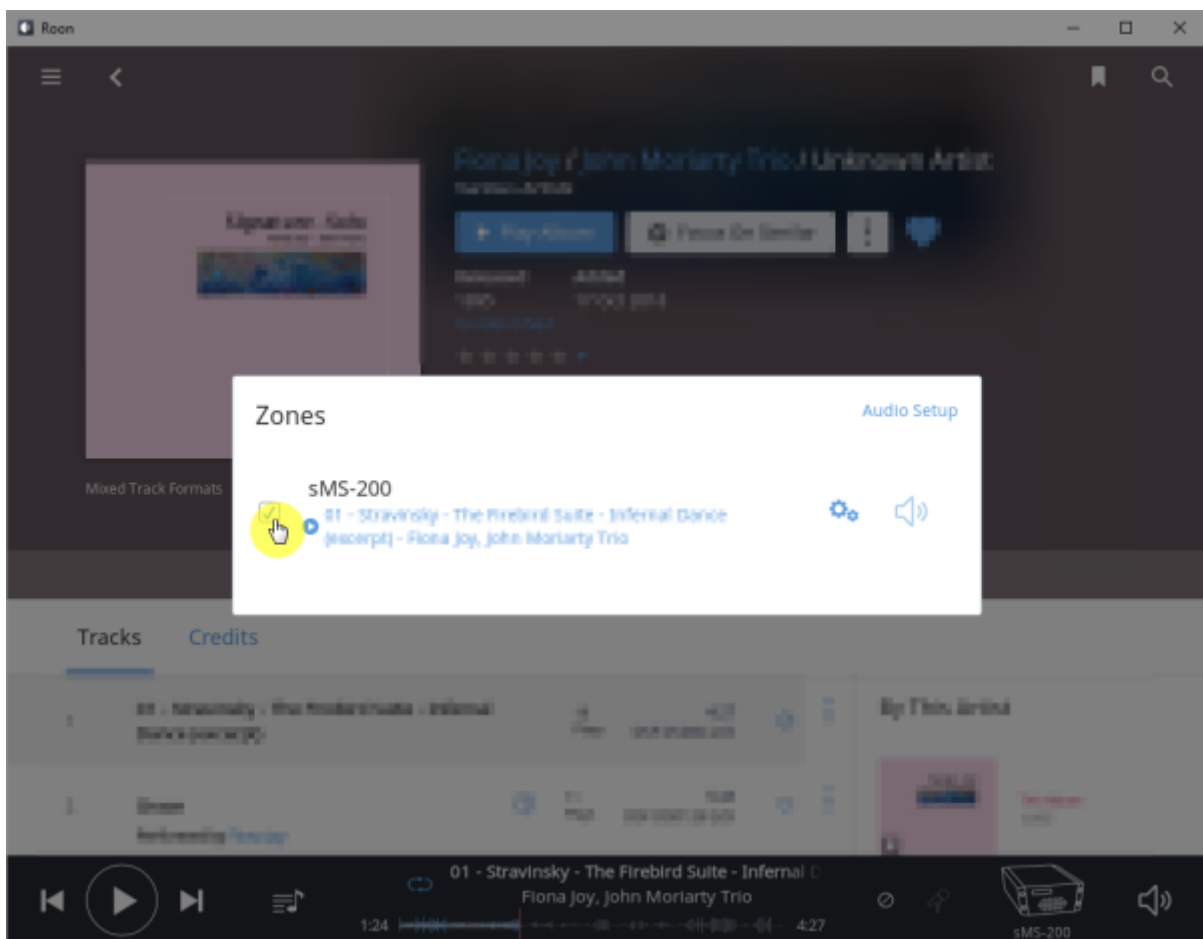

- Resync delay: 0.1 ~ 0.5 가 0.01

Roon Ready

Remote Roon Server Roon Ready 'Active' Roon
Settings > Audio Roon Ready SMS-200

sMS-200 Audio zone

Roon Server

Roon Server Roon Core Roon Output Roon Remote [Roonlabs](#)

Roon Server

[Eunhasu](#) Roon Server 'Active'

[Roon Server](#) 가 'Active' Roon remote Roon Core SMS-1000SQ

Core

Audio Zone

: 2017/02/06 01:32

From:
<https://www.docs.sotm-audio.com/> - **SOTM docs**

Permanent link:
<https://www.docs.sotm-audio.com/doku.php?id=ko:roon&rev=1486362769>