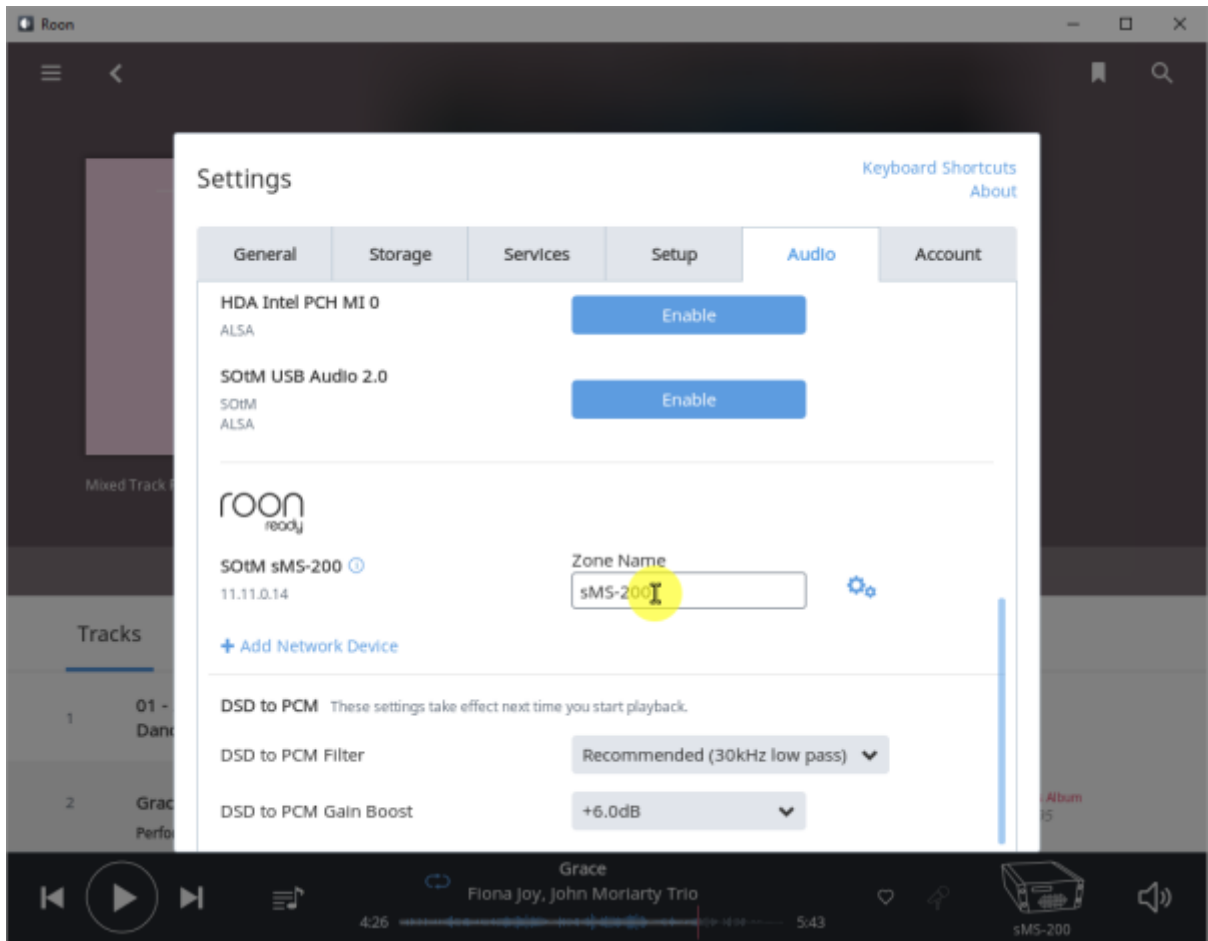

Roon

Roon 가 . Control, Output, Core . Roon .

Roon Ready

Roon Ready Roon Server, Roon Remote . Roon Ready .
RoonBridge , . hqplayer_naa .

Roon Ready config

- **Audio device config:** USB DAC
- **Volume mode:** Fixed, Software, Device Controls
- **DSD mode:** DSD NONE, NATIVE, DOP, DCS, NATIVE/DOP, NATIVE/DCS
- **DSD rate:** DSD x64, x128, x256
- **Buffer duration:** 0.01 ~ 0.1

- Resync delay: 0.1 ~ 0.5 가 0.01

Roon Ready

Remote Roon Server Roon Ready 'Active' Roon
Settings > Audio Roon Ready SMS-200

sMS-200 Audio zone

Roon Server

Roon Server Roon Core Roon Output Roon Remote [Roonlabs](#)