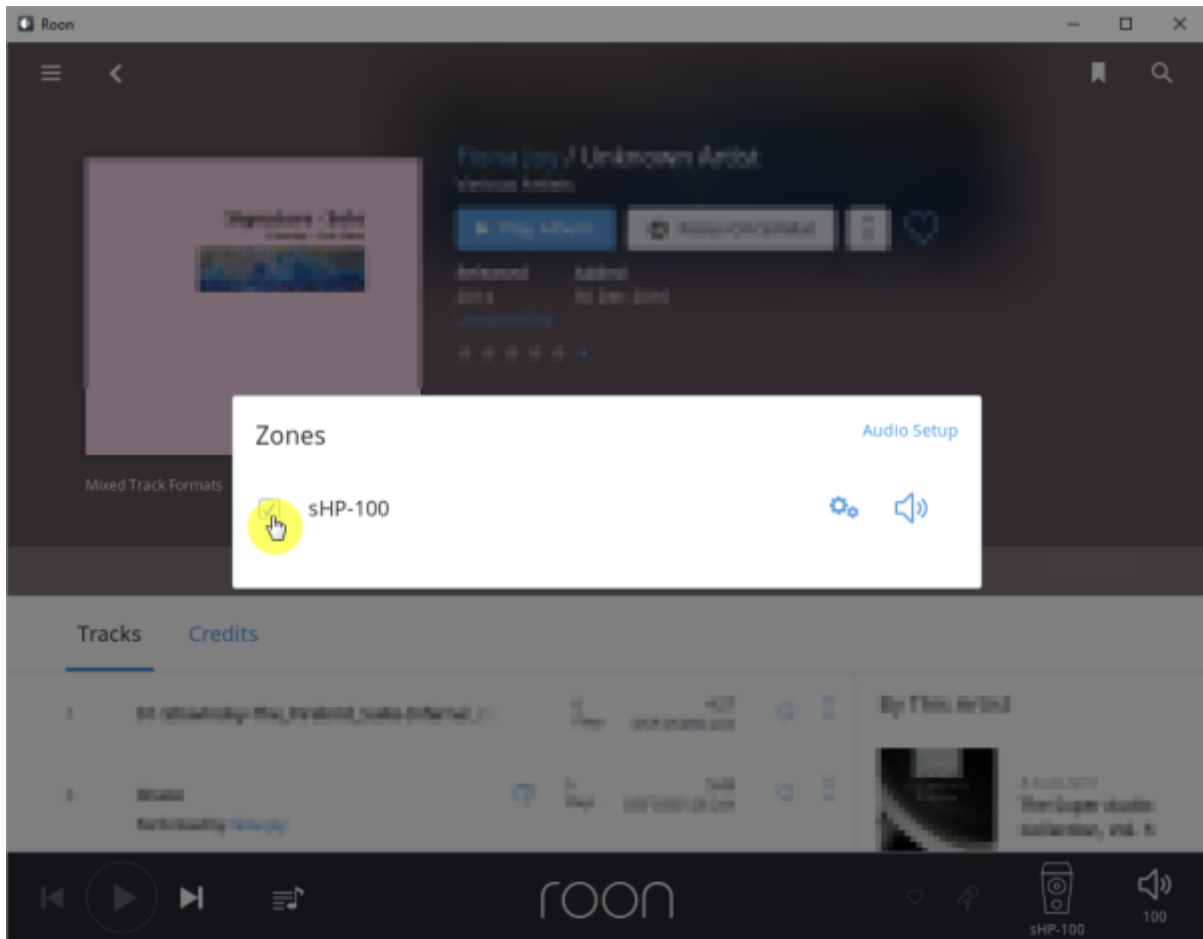

Roon Server

[Eunhasu](#) Roon Server 'Active'

[Roon Server](#) 가 'Active' Roon remote Roon Core SMS-1000SQ

Core

Audio Zone

: 2017/02/06 01:32

From:
<https://www.docs.sotm-audio.com/> - **SOTM docs**

Permanent link:
<https://www.docs.sotm-audio.com/doku.php?id=ko:roon&rev=1486362769>