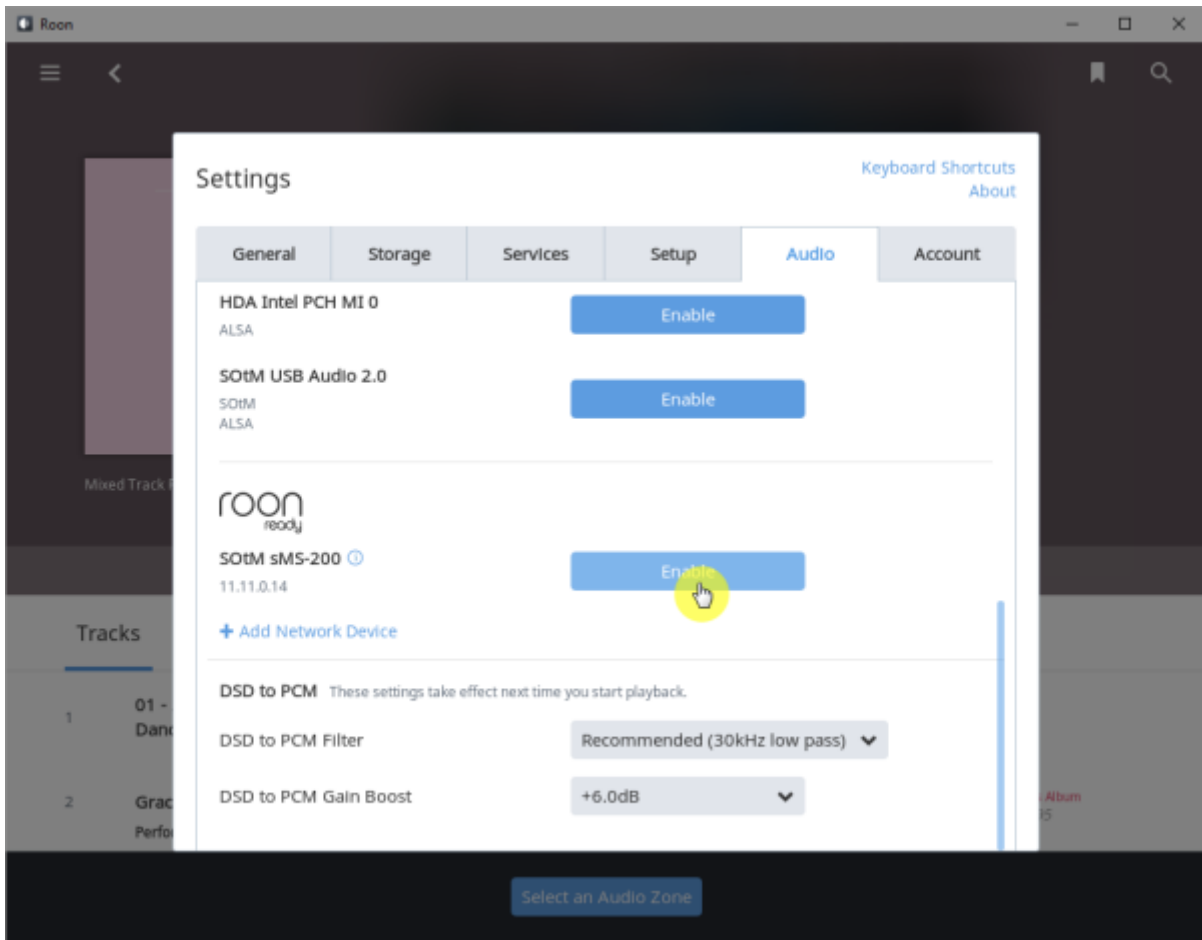

Roon

Roon 가 . Control, Output, Core . Roon .

Roon Ready

Roon Ready Roon Server, Roon Remote . Roon Ready .
RoonBridge , . hqplayer_naa .

Roon Ready config

- **Audio device config:** USB DAC
- **Volume mode:** Fixed, Software, Device Controls
- **DSD mode:** DSD NONE, NATIVE, DOP, DCS, NATIVE/DOP, NATIVE/DCS
- **DSD rate:** DSD x64, x128, x256
- **Buffer duration:** 0.01 ~ 0.1

- Resync delay: 0.1 ~ 0.5 가 0.01

Roon Ready

Remote Roon Server Roon Ready 'Active' Roon
Settings > Audio Roon Ready SMS-200

sMS-200 Audio zone

Roon Server

Roon Server Roon Core Roon Output Roon Remote [Roonlabs](#)