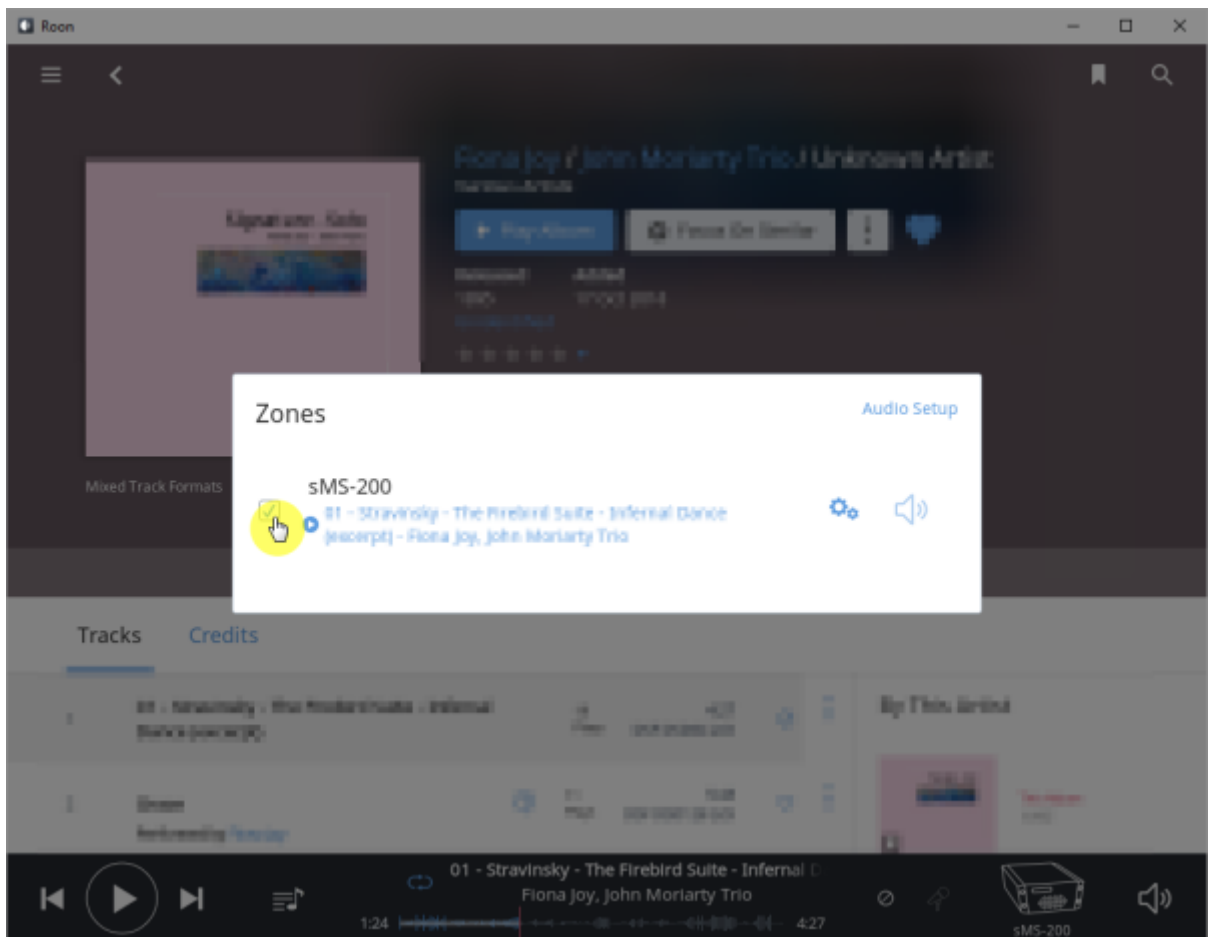

- Resync delay: 0.1 ~ 0.5 가 0.01

Roon Ready

Remote Roon Server Roon Ready 'Active' Roon
Settings > Audio Roon Ready SMS-200

sMS-200 Audio zone

Roon Server

Roon Server Roon Core Roon Output Roon Remote [Roonlabs](#)