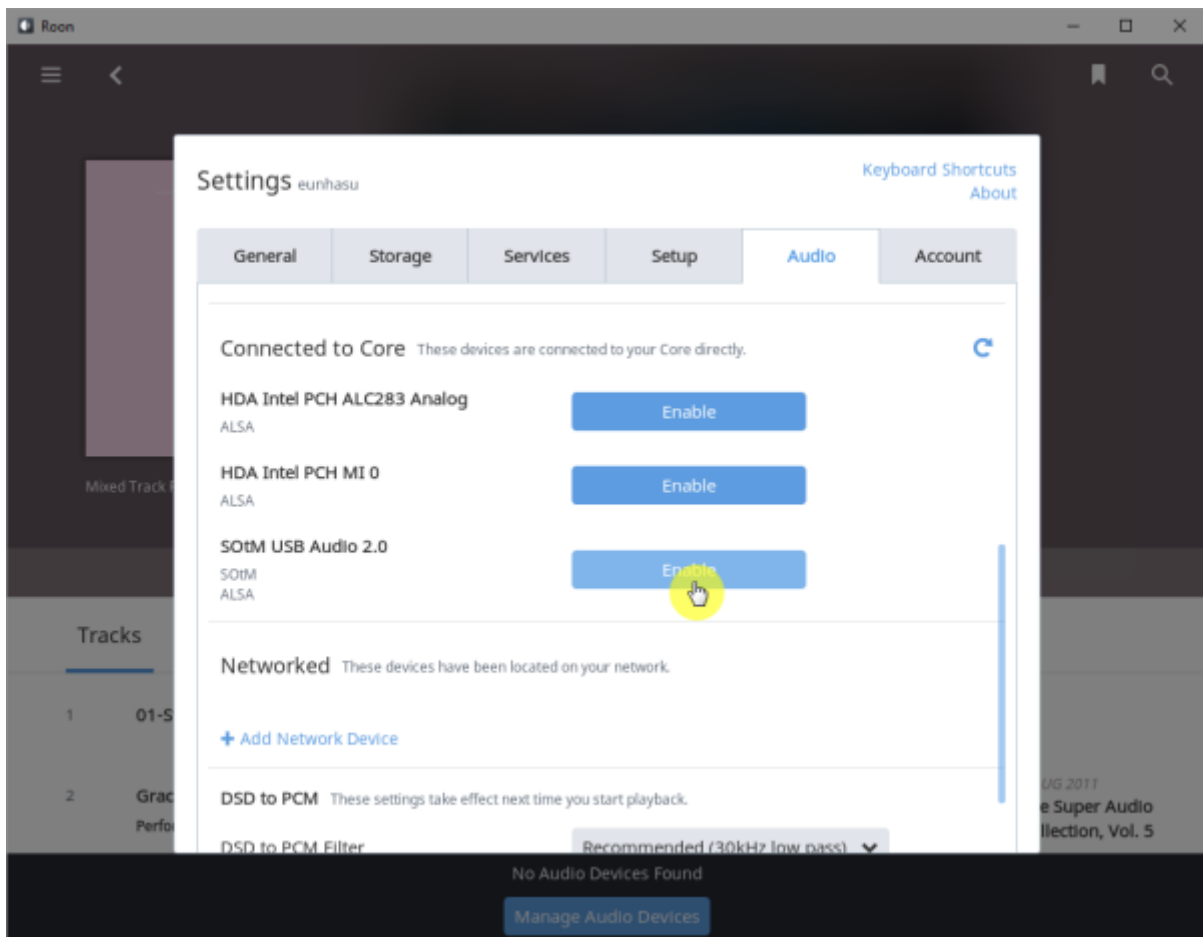

Roon Server

[Eunhasu](#) Roon Server 'Active'

[Roon Server](#) 가 'Active' Roon remote Roon Core SMS-1000SQ

Core

Audio Zone

: 2017/02/06 01:32

From:
<https://www.docs.sotm-audio.com/> - **SOTM docs**

Permanent link:
<https://www.docs.sotm-audio.com/doku.php?id=ko:roon&rev=1486362769>