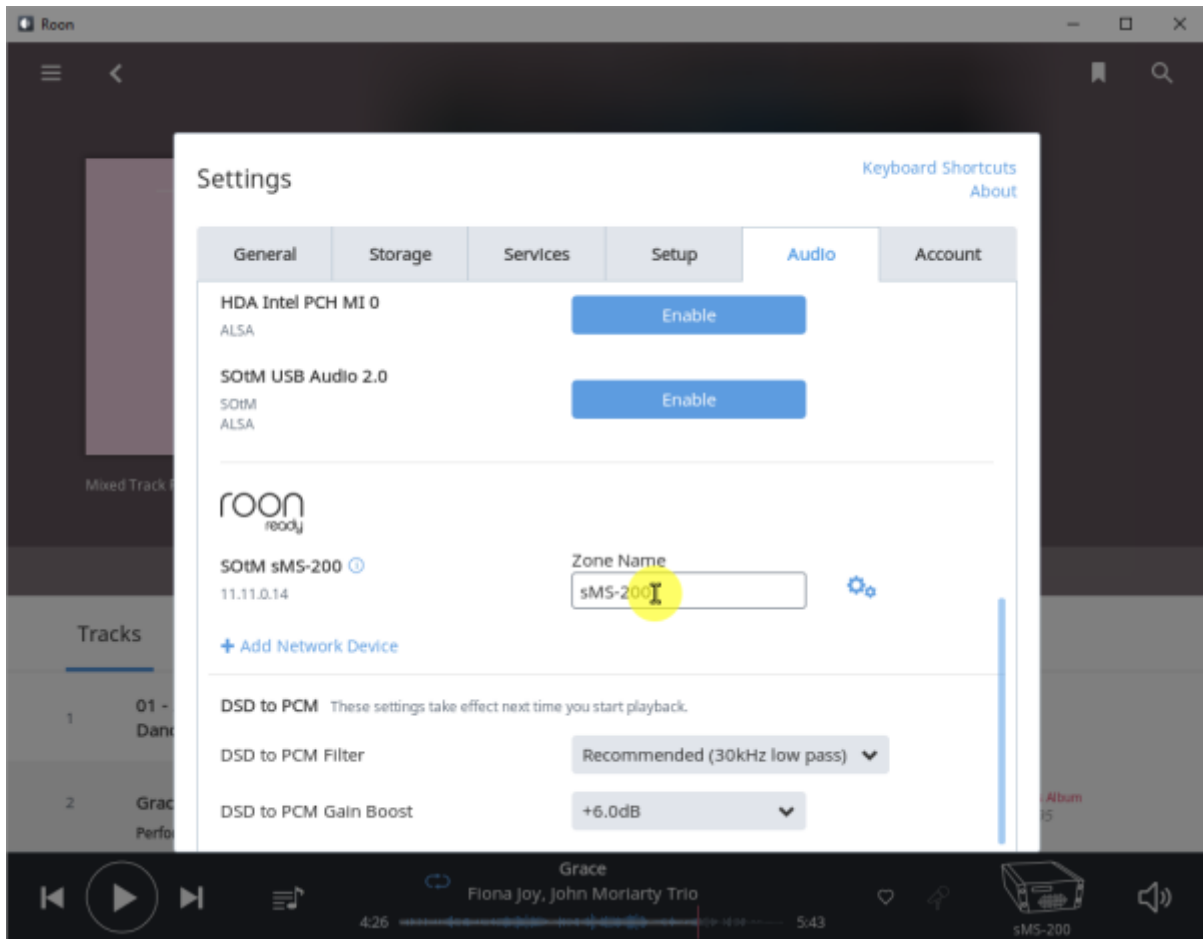

sMS-200 Audio zone