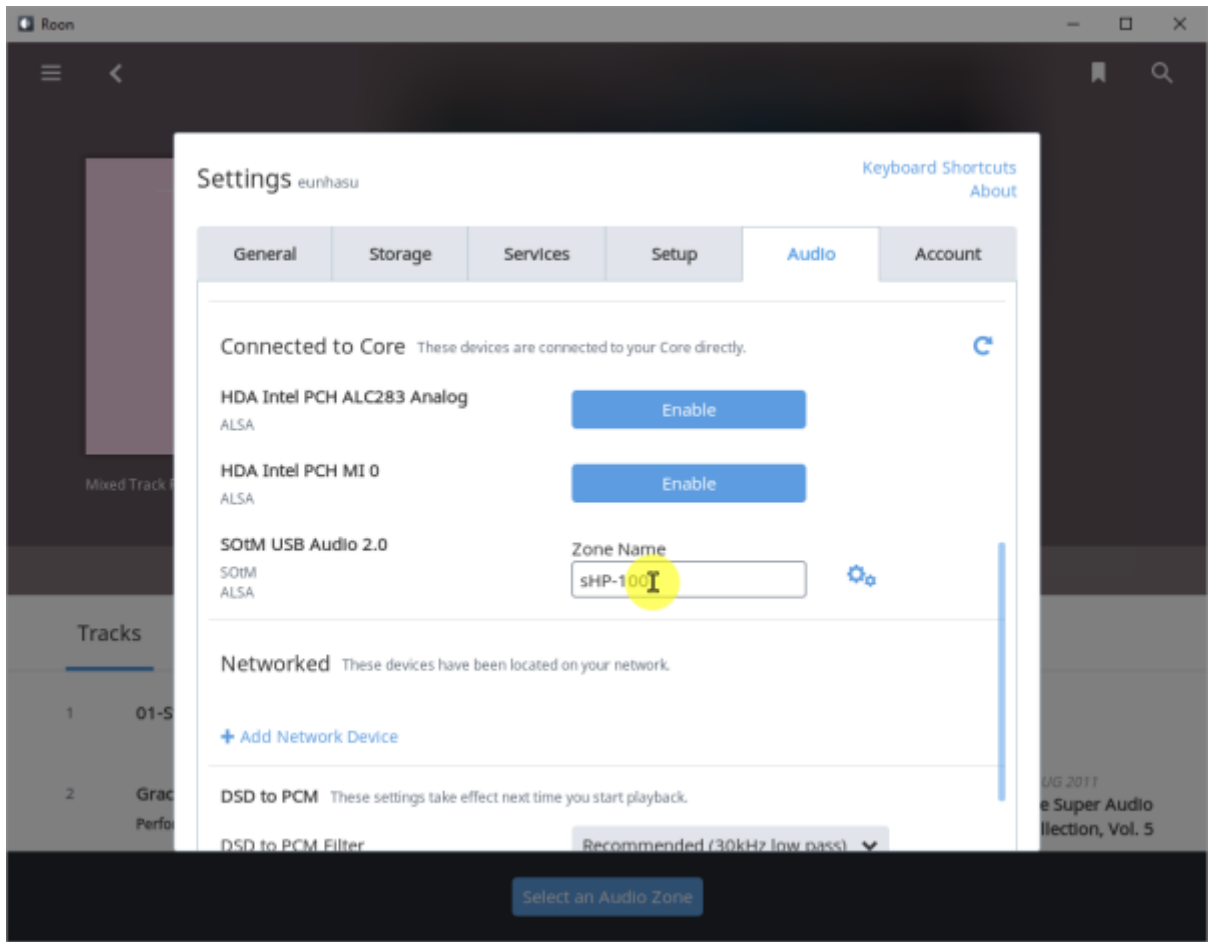

Roon Server

[Eunhasu](#) Roon Server 'Active'

[Roon Server](#) 가 'Active' Roon remote Roon Core SMS-1000SQ

Core

Audio Zone

: 2017/02/06 01:32

From:
<https://www.docs.sotm-audio.com/> - **SOTM docs**

Permanent link:
<https://www.docs.sotm-audio.com/doku.php?id=ko:roon&rev=1486362769>