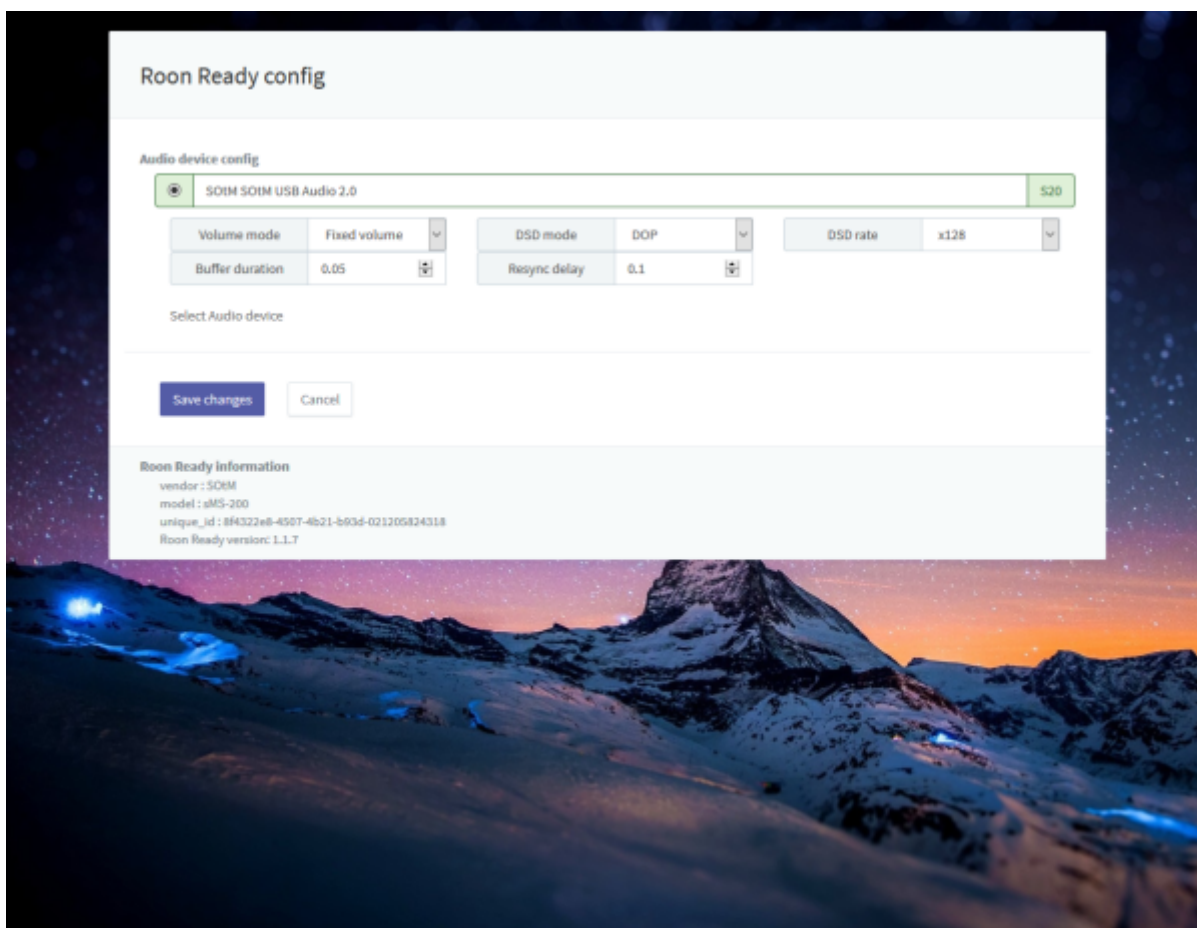

Roon

Roon 가 . Control, Output, Core . Roon .

Roon Ready

Roon Ready Roon Server, Roon Remote . Roon Ready .
RoonBridge , . hqplayer_naa .

Roon Ready config

- **Audio device config:** USB DAC
- **Volume mode:** Fixed, Software, Device Controls
- **DSD mode:** DSD NONE, NATIVE, DOP, DCS, NATIVE/DOP, NATIVE/DCS
- **DSD rate:** DSD x64, x128, x256
- **Buffer duration:** 0.01 ~ 0.1