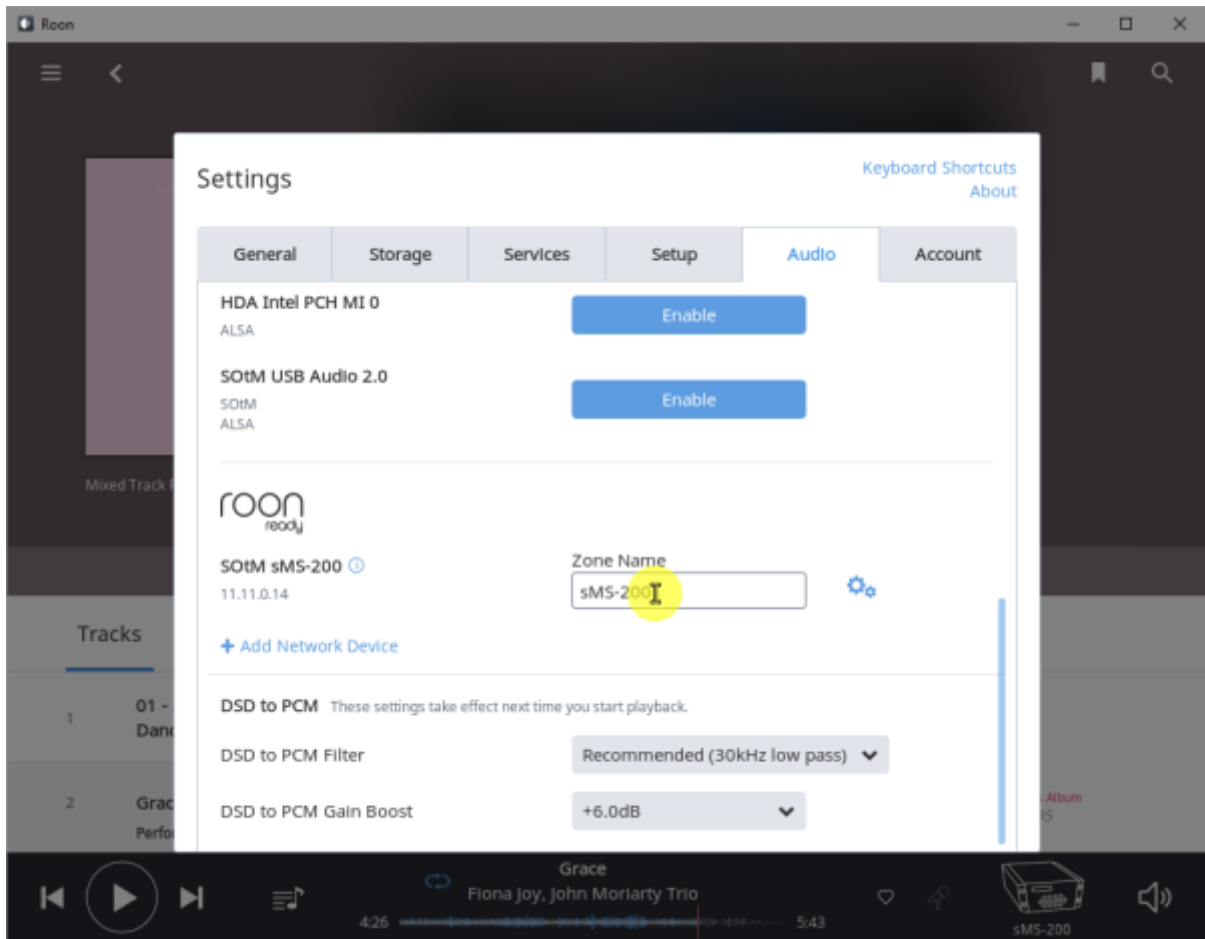

## Roon Ready config

- **Audio device config:** USB DAC
- **Volume mode:** Fixed, Software, Device Controls
- **DSD mode:** DSD NONE, NATIVE, DOP, DCS, NATIVE/DOP, NATIVE/DCS
- **DSD rate:** DSD x64, x128, x256
- **Buffer duration:** 0.01 ~ 0.1

## Roon Ready

Remote Roon Server Roon Ready 'Active' Roon  
Settings > Audio Roon Ready SMS-200

sMS-200 Audio zone