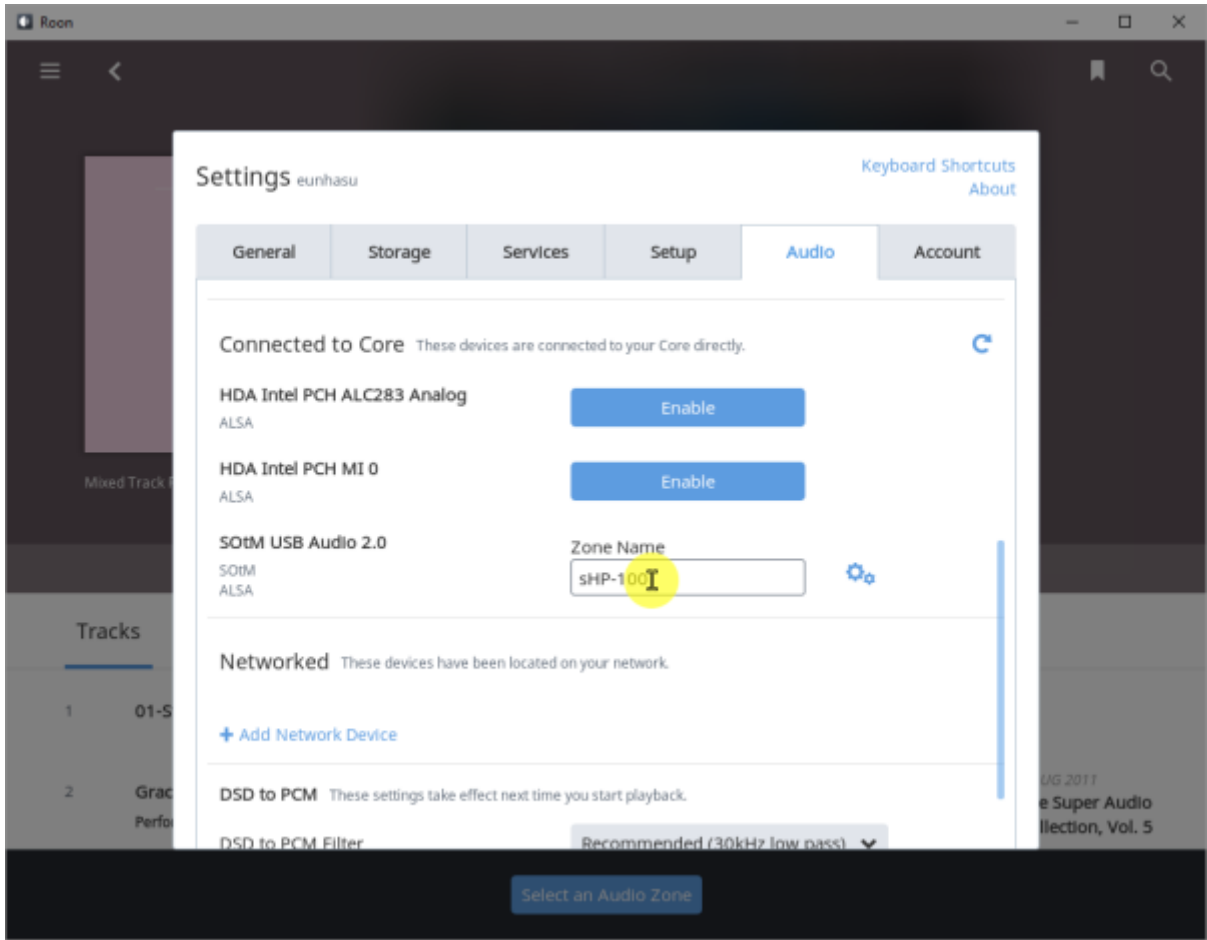

## Roon Ready

Remote Roon Server Roon Ready 'Active' Roon  
Settings > Audio Roon Ready SMS-200

sMS-200 Audio zone

# Roon Server

Roon Server   Roon Core   Roon Output   Roon Remote   [Roonlabs](#)

# Roon Server

[Eunhasu](#)   Roon Server   'Active'

[Roon Server](#) 가 'Active'   Roon Desktop   Core   SMS-1000SQ   Core

Core

Audio Zone

: 2017/01/25 21:00

From:  
<https://www.docs.sotm-audio.com/> - **SOTM docs**