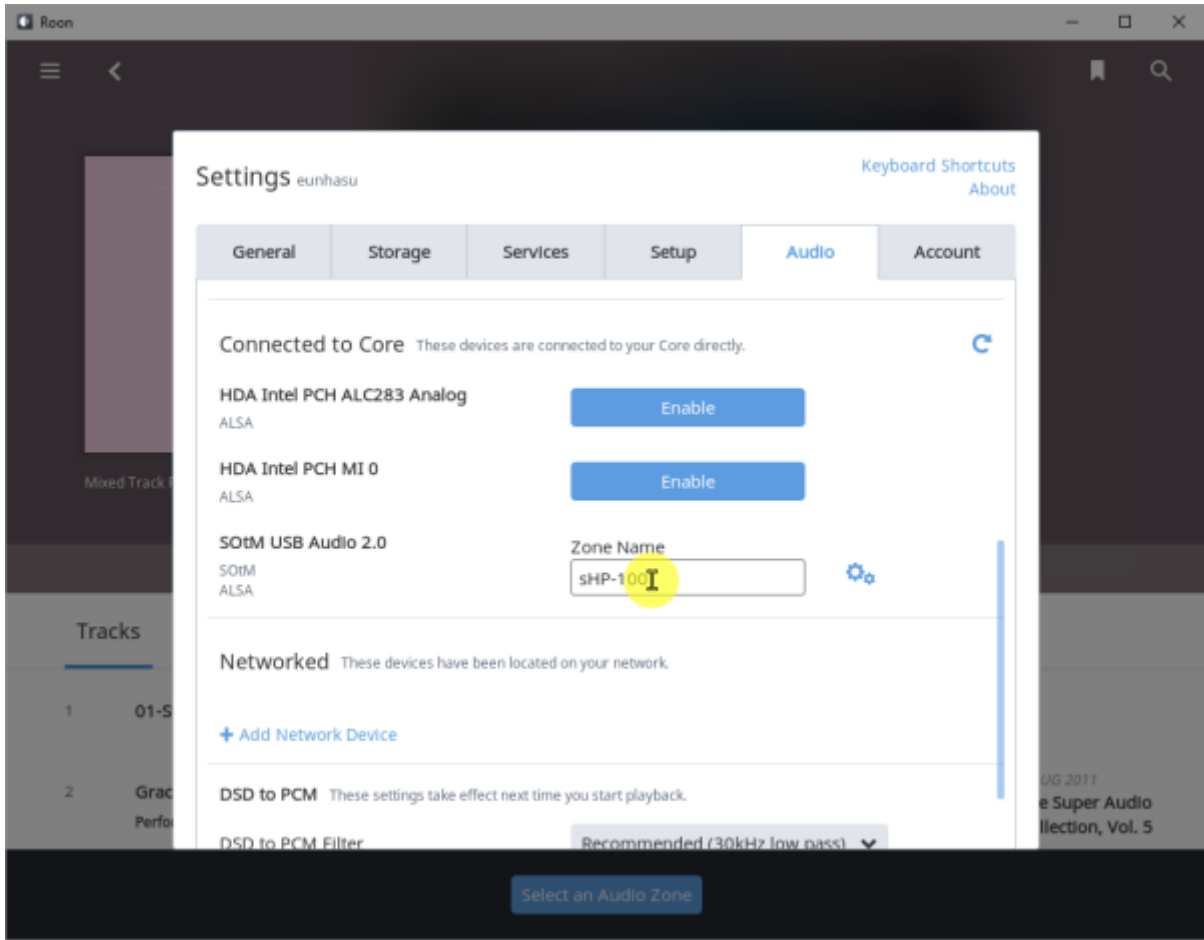

## Roon Ready

Remote Roon Server Roon Ready 'Active' Roon  
Settings > Audio Roon Ready SMS-200

sMS-200 Audio zone

# Roon Server

Roon Server   Roon Core   Roon Output   Roon Remote   [Roonlabs](#)

# Roon Server

[Eunhasu](#)   Roon Server   'Active'

[Roon Server](#) 가 'Active'   Roon Desktop   Core   SMS-1000SQ   Core

Core

Audio Zone

: 2017/01/25 21:00

From:  
<https://www.docs.sotm-audio.com/> - **SOTM docs**