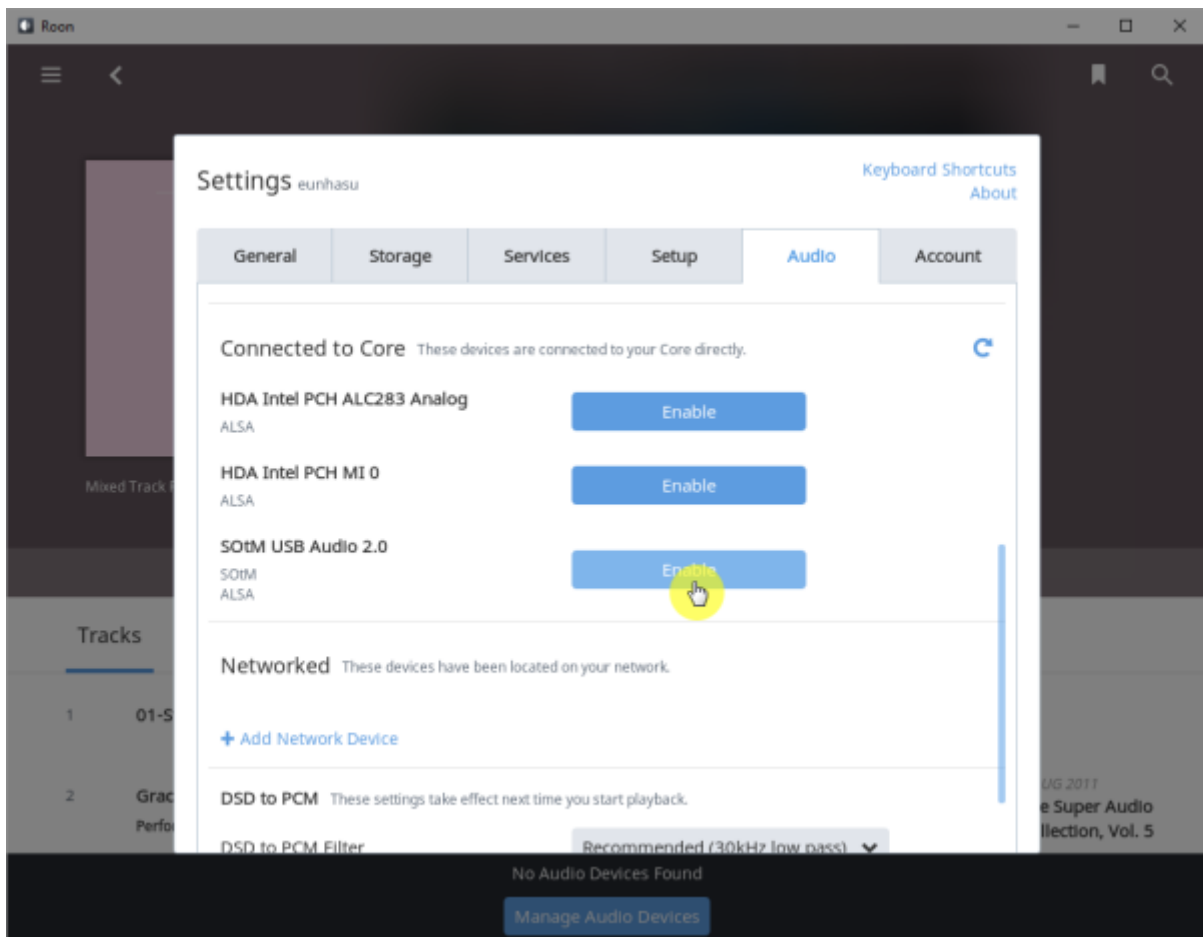

## Roon Ready

Remote Roon Server Roon Ready 'Active' Roon  
Settings > Audio Roon Ready SMS-200

sMS-200 Audio zone

# Roon Server

Roon Server   Roon Core   Roon Output   Roon Remote   [Roonlabs](#)

# Roon Server

[Eunhasu](#)   Roon Server   'Active'

[Roon Server](#) 가 'Active'   Roon Desktop   Core   SMS-1000SQ   Core

Core

Audio Zone

: 2017/01/25 21:00

From:  
<https://www.docs.sotm-audio.com/> - **SOTM docs**