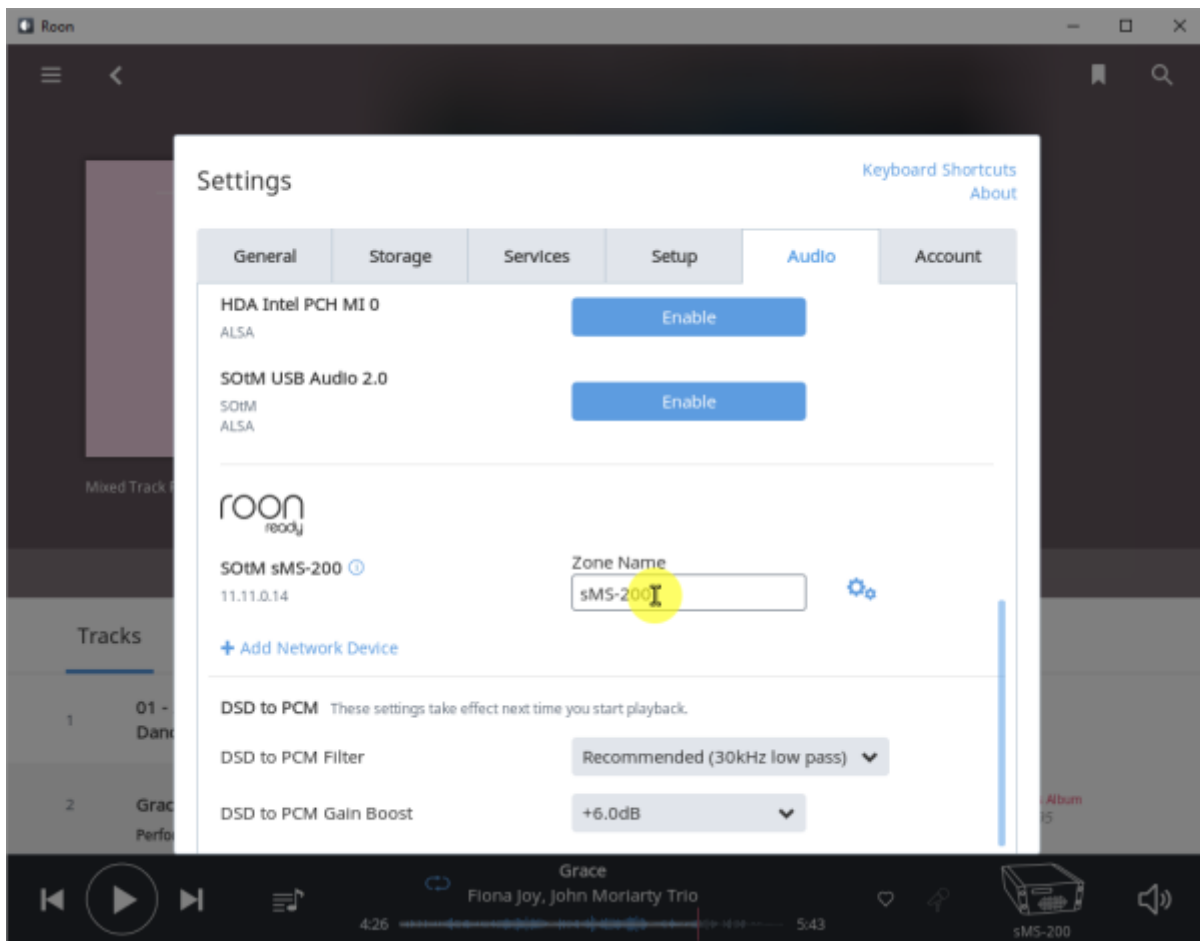

## Roon Ready config

- **Audio device config:** USB DAC
- **Volume mode:** Fixed, Software, Device Controls
- **DSD mode:** DSD NONE, NATIVE, DOP, DCS, NATIVE/DOP, NATIVE/DCS
- **DSD rate:** DSD x64, x128, x256
- **Buffer duration:** 0.01 ~ 0.1

## Roon Ready

Remote Roon Server Roon Ready 'Active' Roon  
Settings > Audio Roon Ready SMS-200

sMS-200 Audio zone