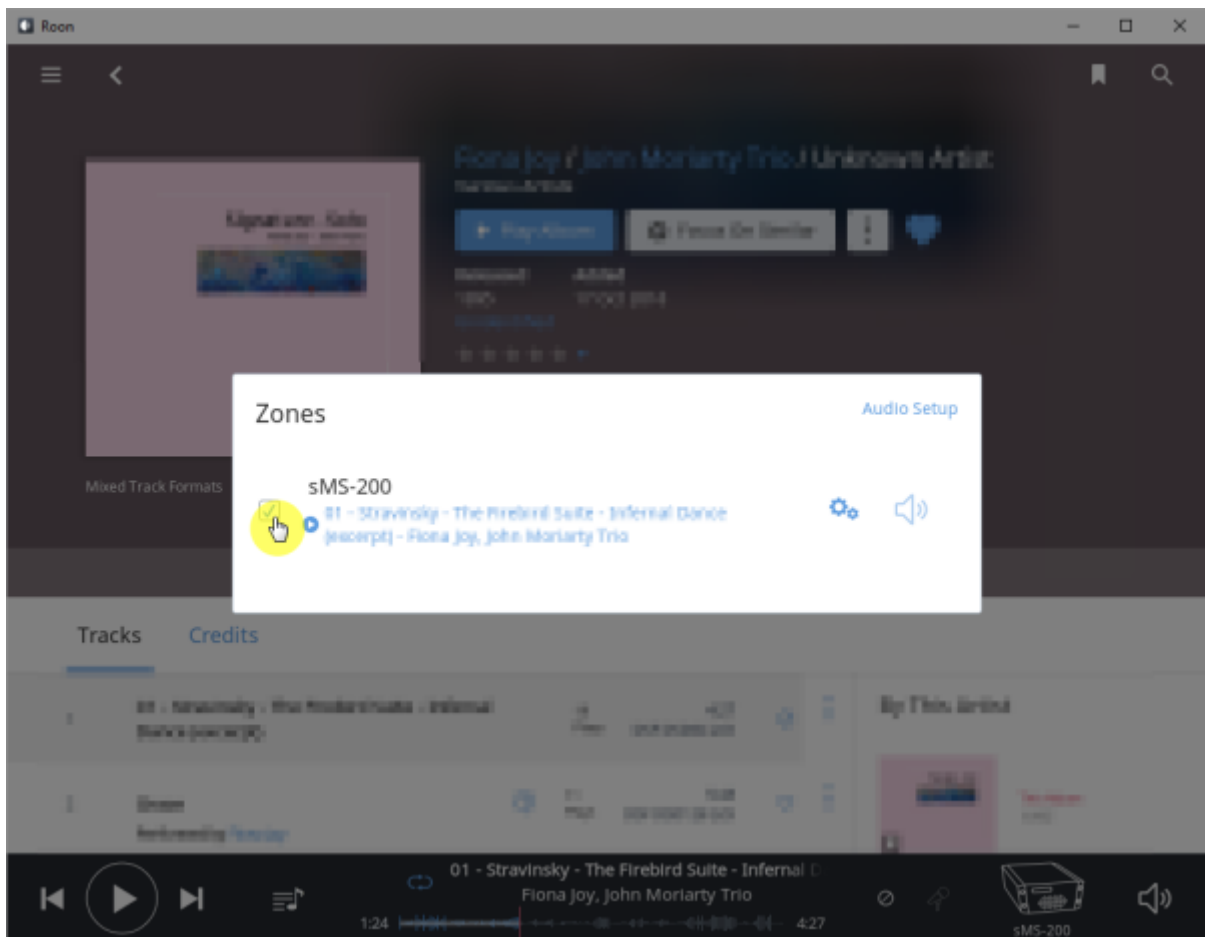

## Roon Ready

Remote Roon Server Roon Ready 'Active' Roon  
Settings > Audio Roon Ready SMS-200

sMS-200 Audio zone