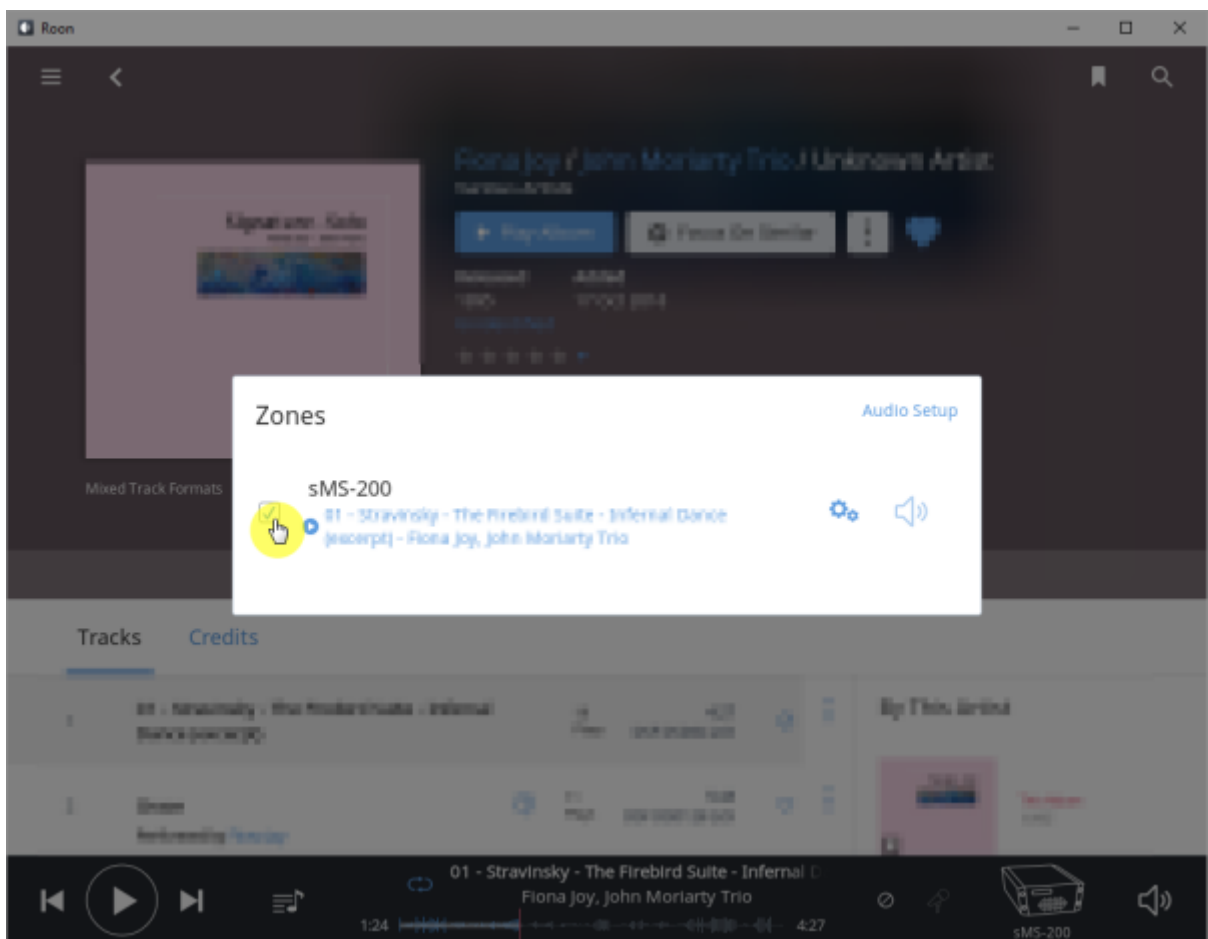

# Roon Ready

Remote Roon Server Roon Ready 'Active' Roon  
Settings > Audio Roon Ready SMS-200

sMS-200 Audio zone