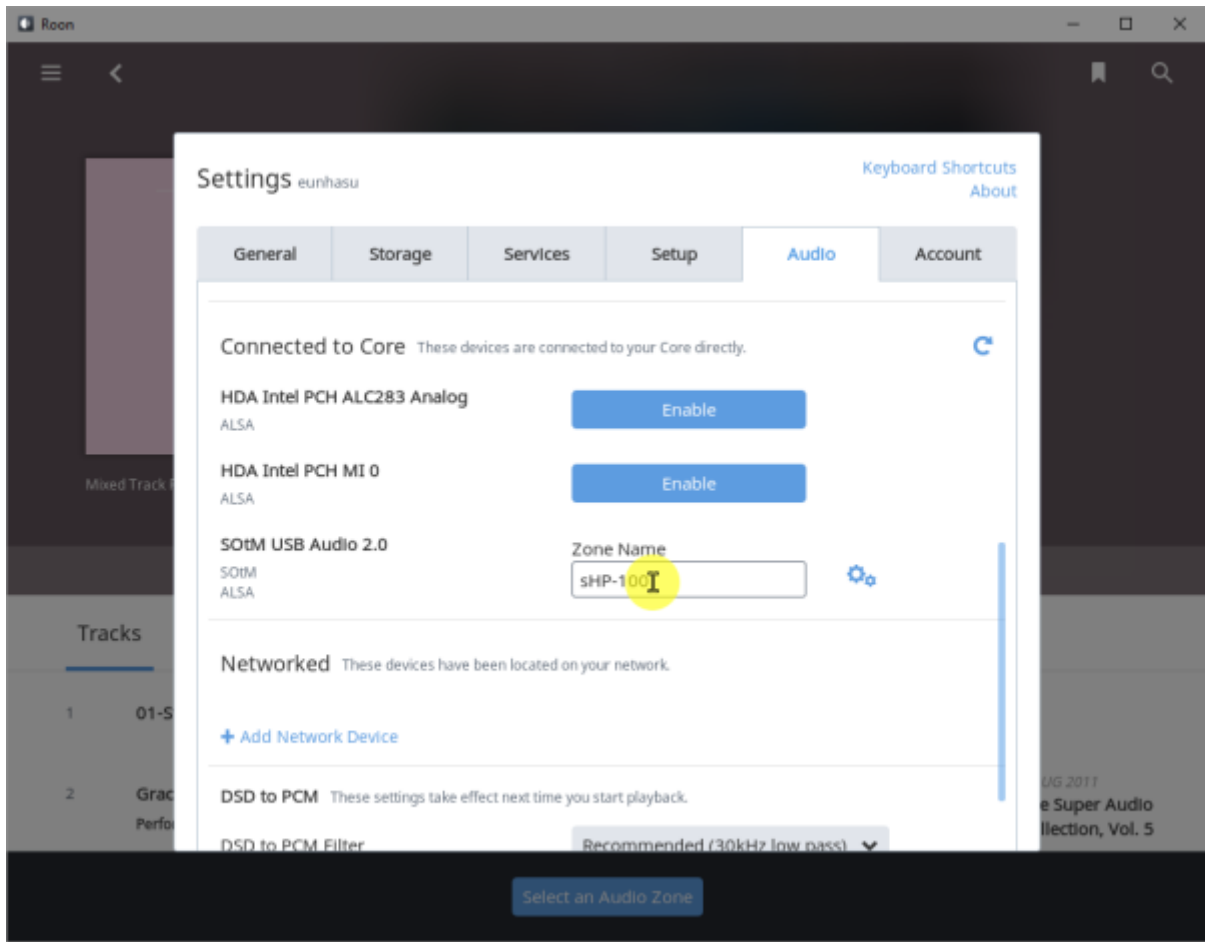

Roon Server

[Eunhasu](#) Roon Server 'Active'

[Roon Server](#) 가 'Active' Roon Desktop Core SMS-1000SQ Core

Core

Audio Zone

: 2017/01/25 19:48

From:
<https://www.docs.sotm-audio.com/> - **SOTM docs**

Permanent link:
<https://www.docs.sotm-audio.com/doku.php?id=ko:roon&rev=1485391682>