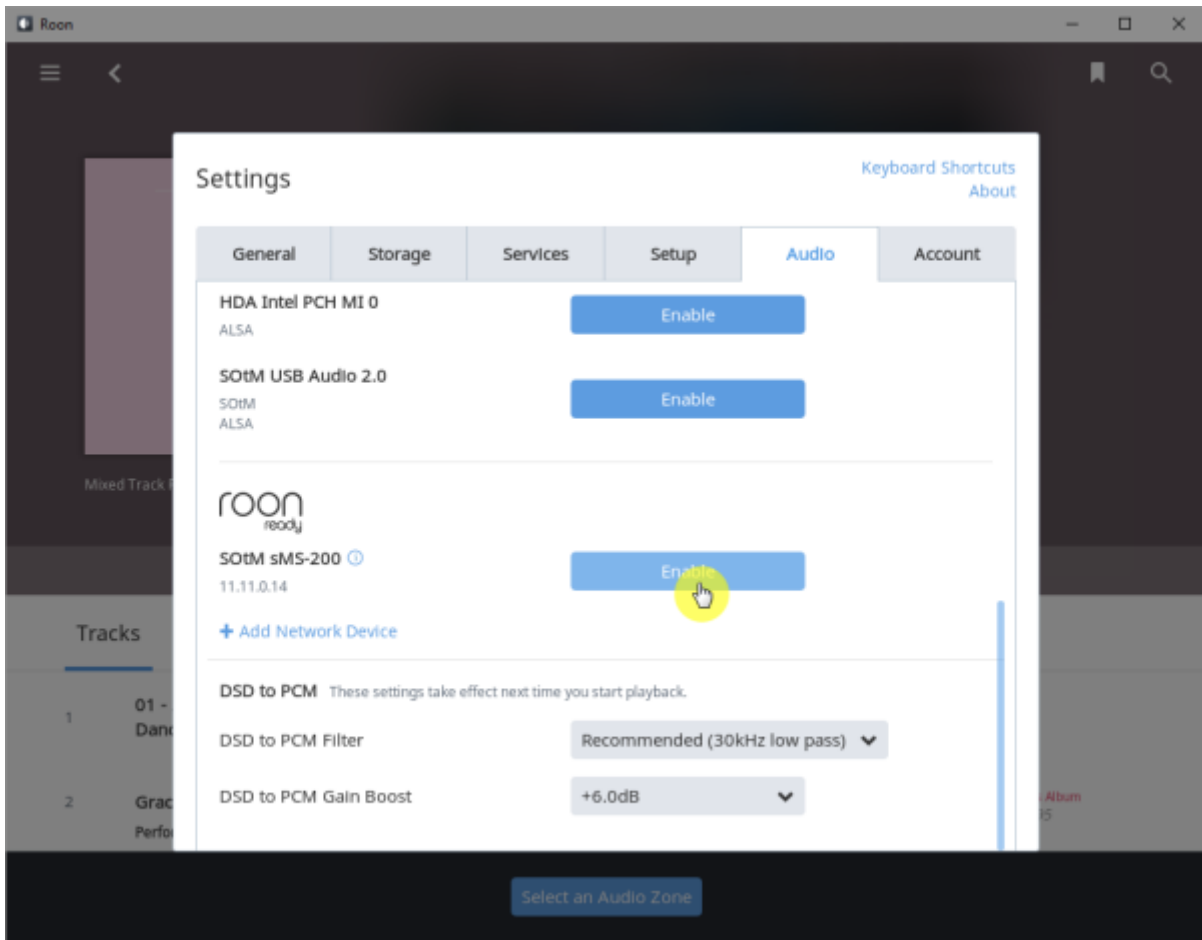

## Roon Ready

Roon Ready Roon Server, Roon Remote

. Roon Ready

RoonBridge

. hqplayer\_naa

## Roon Ready config

- **Audio device config:** USB DAC
- **Volume mode:** Fixed, Software, Device Controls
- **DSD mode:** DSD NONE, NATIVE, DOP, DCS, NATIVE/DOP, NATIVE/DCS
- **DSD rate:** DSD x64, x128, x256
- **Buffer duration:** 가

# Roon Ready

Remote Roon Server Roon Ready 'Active' Roon  
Settings > Audio Roon Ready SMS-200

sMS-200 Audio zone