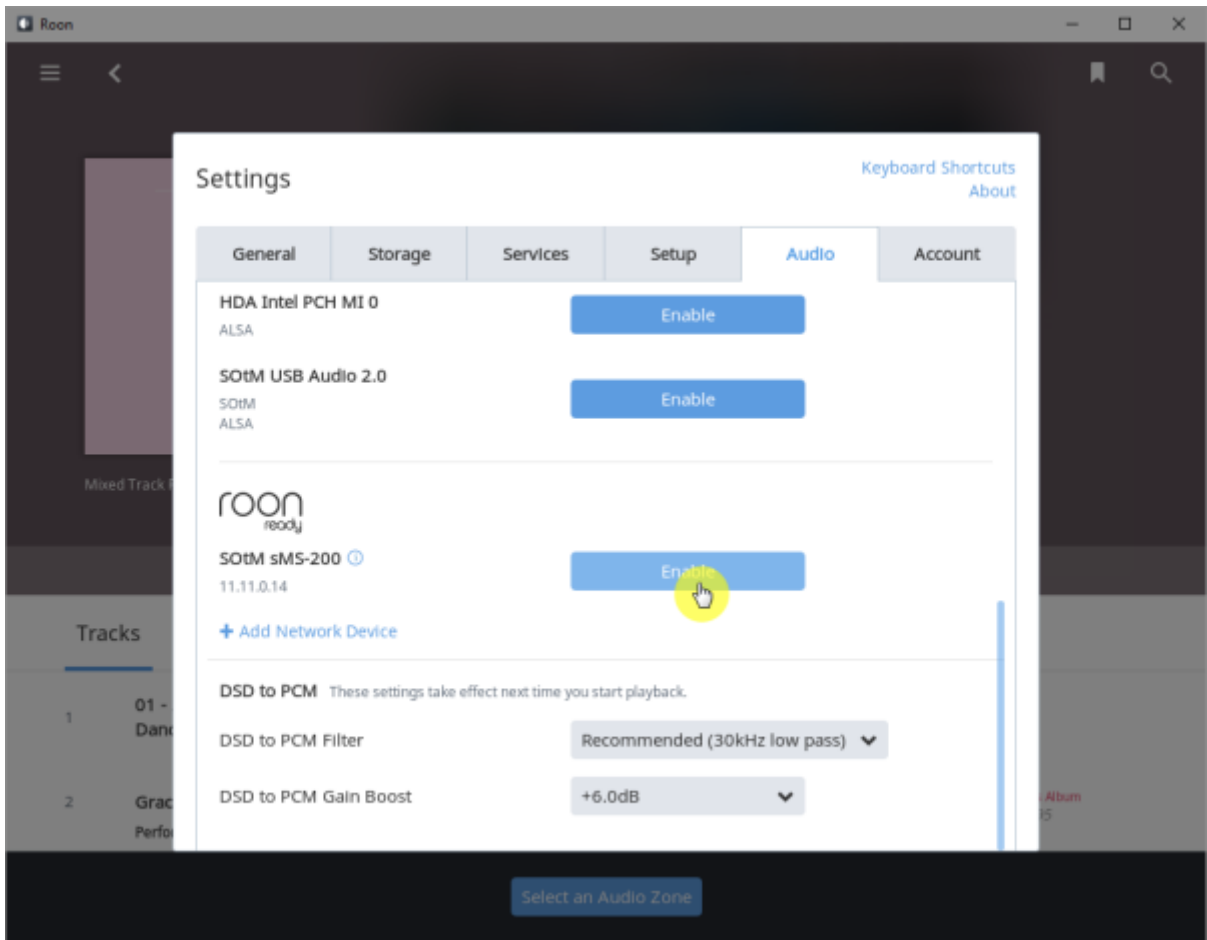

Roon

Roon

가

. Control, Output, Core

Roon

Roon Ready

Roon Ready Roon Server, Roon Remote

. Roon Ready

RoonBridge

. hqplayer_naa

Roon Ready config

- **Audio device config:** USB DAC
- **Volume mode:** Fixed, Software, Device Controls
- **DSD mode:** DSD NONE, NATIVE, DOP, DCS, NATIVE/DOP, NATIVE/DCS
- **DSD rate:** DSD x64, x128, x256
- **Buffer duration:** 가

- Resync delay: 0.1 ~ 0.5 0.01

Roon Ready

Remote Roon Server Roon Ready 'Active' Roon
Settings > Audio Roon Ready SMS-200

sMS-200 Audio zone

Roon Server

Roon Server Roon Core Roon Output Roon Remote [Roonlabs](#)