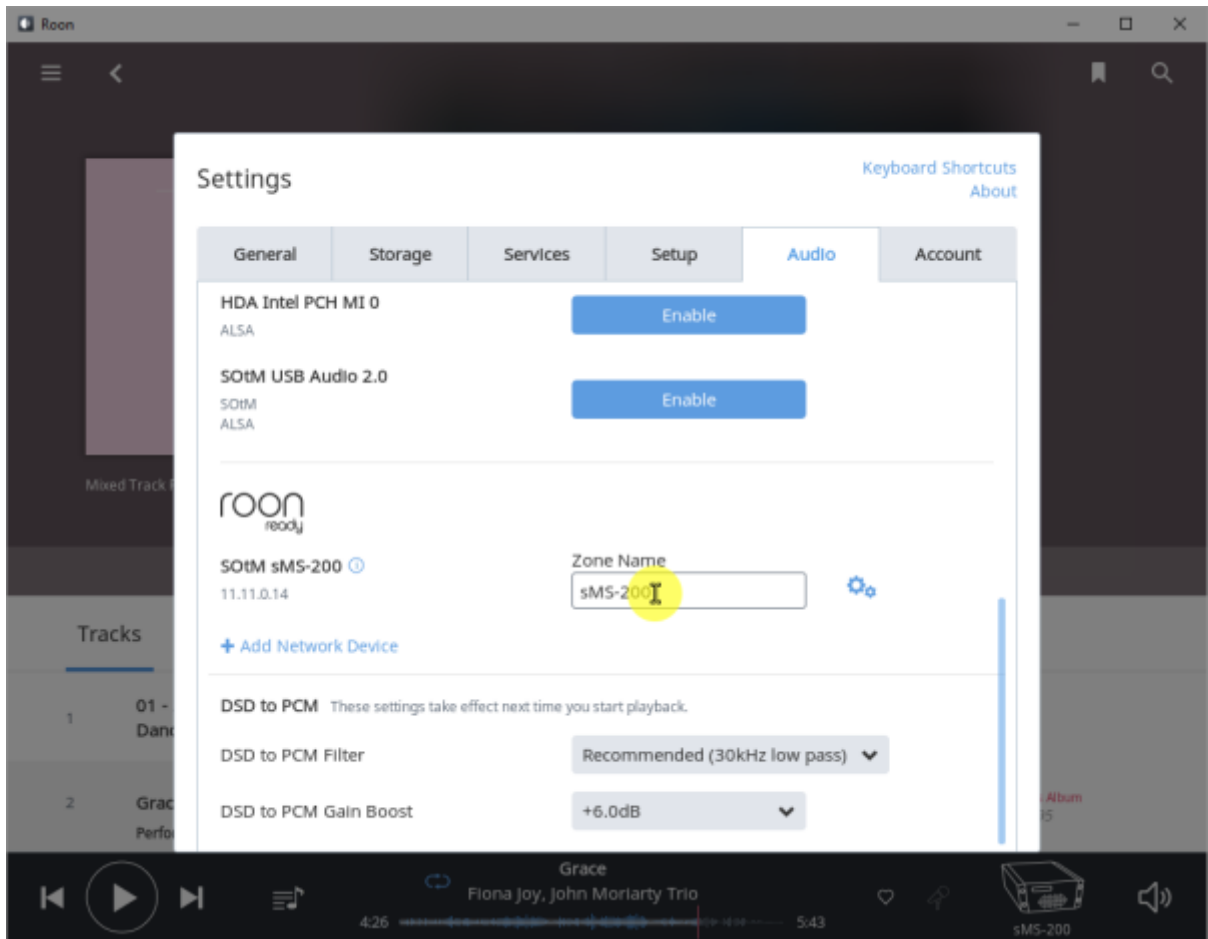

## Roon Ready config

- **Audio device config:** USB DAC
- **Volume mode:** Fixed, Software, Device Controls
- **DSD mode:** DSD NONE, NATIVE, DOP, DCS, NATIVE/DOP, NATIVE/DCS
- **DSD rate:** DSD x64, x128, x256
- **Buffer duration:** 가

# Roon Ready

Remote Roon Server Roon Ready 'Active' Roon  
Settings > Audio Roon Ready SMS-200

sMS-200 Audio zone