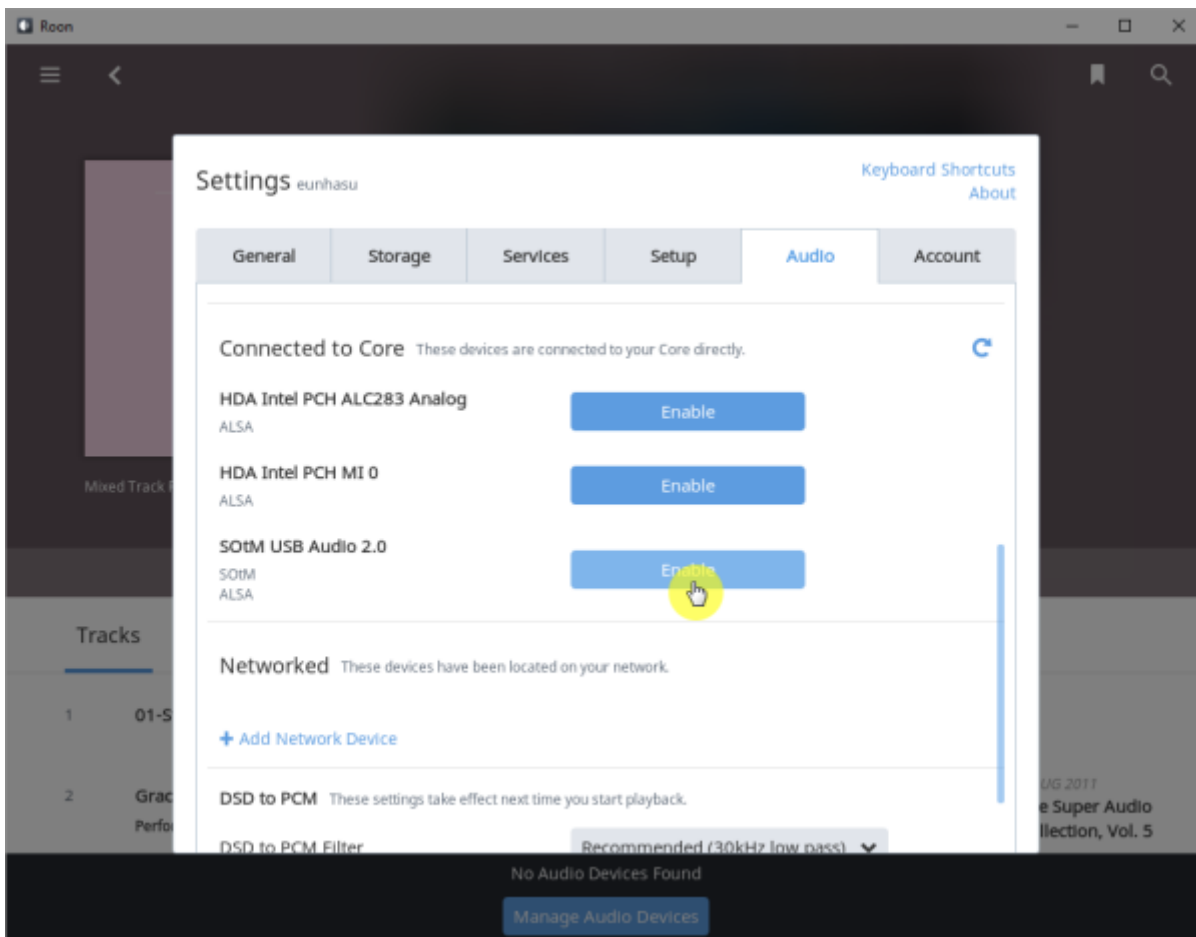

Roon Server

[Eunhasu](#) Roon Server 'Active'

[Roon Server](#) 가 'Active' Roon Desktop Core SMS-1000SQ Core

Core

Audio Zone

: 2017/01/25 19:48

From:
<https://www.docs.sotm-audio.com/> - **SOTM docs**

Permanent link:
<https://www.docs.sotm-audio.com/doku.php?id=ko:roon&rev=1485391682>