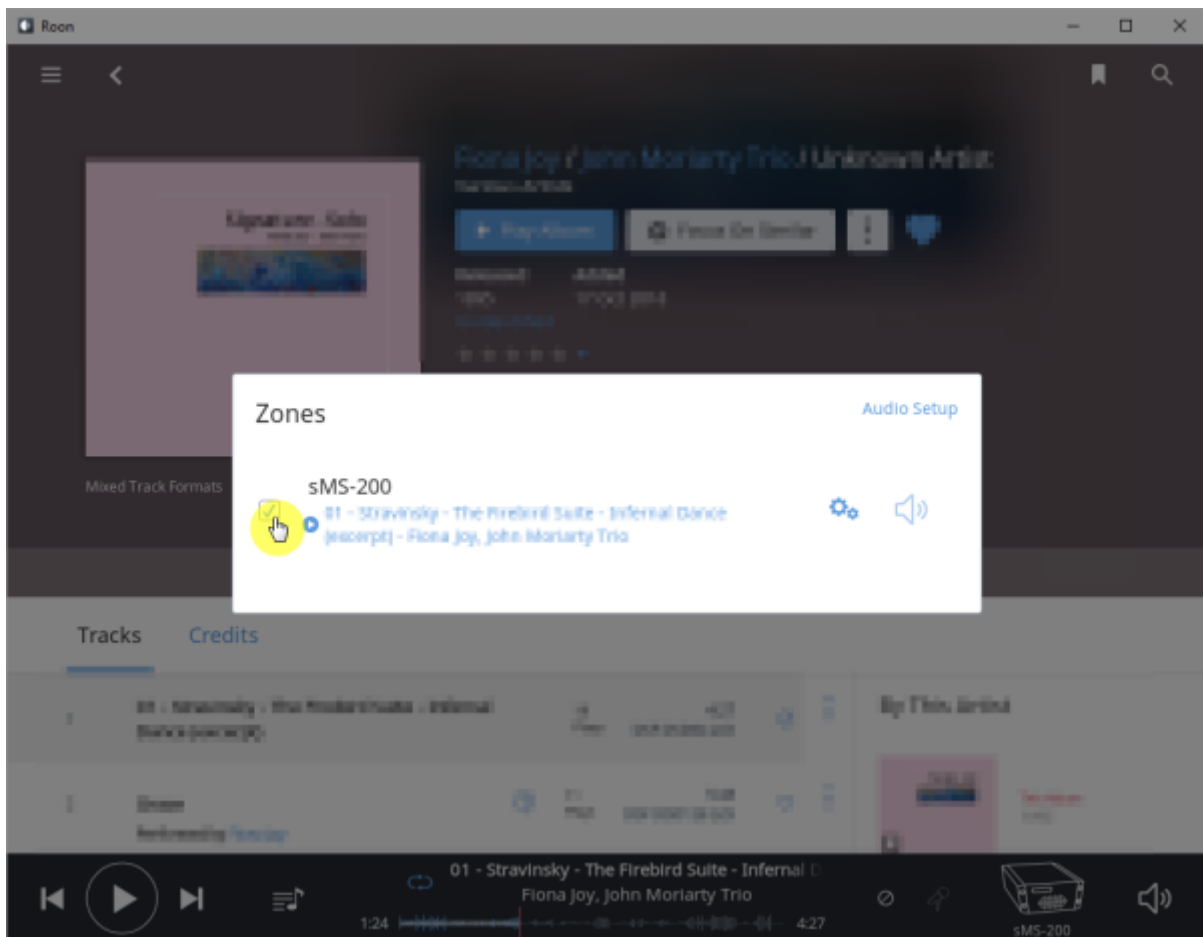

## Roon Ready

Remote Roon Server Roon Ready 'Active' Roon  
Settings > Audio Roon Ready SMS-200

sMS-200 Audio zone