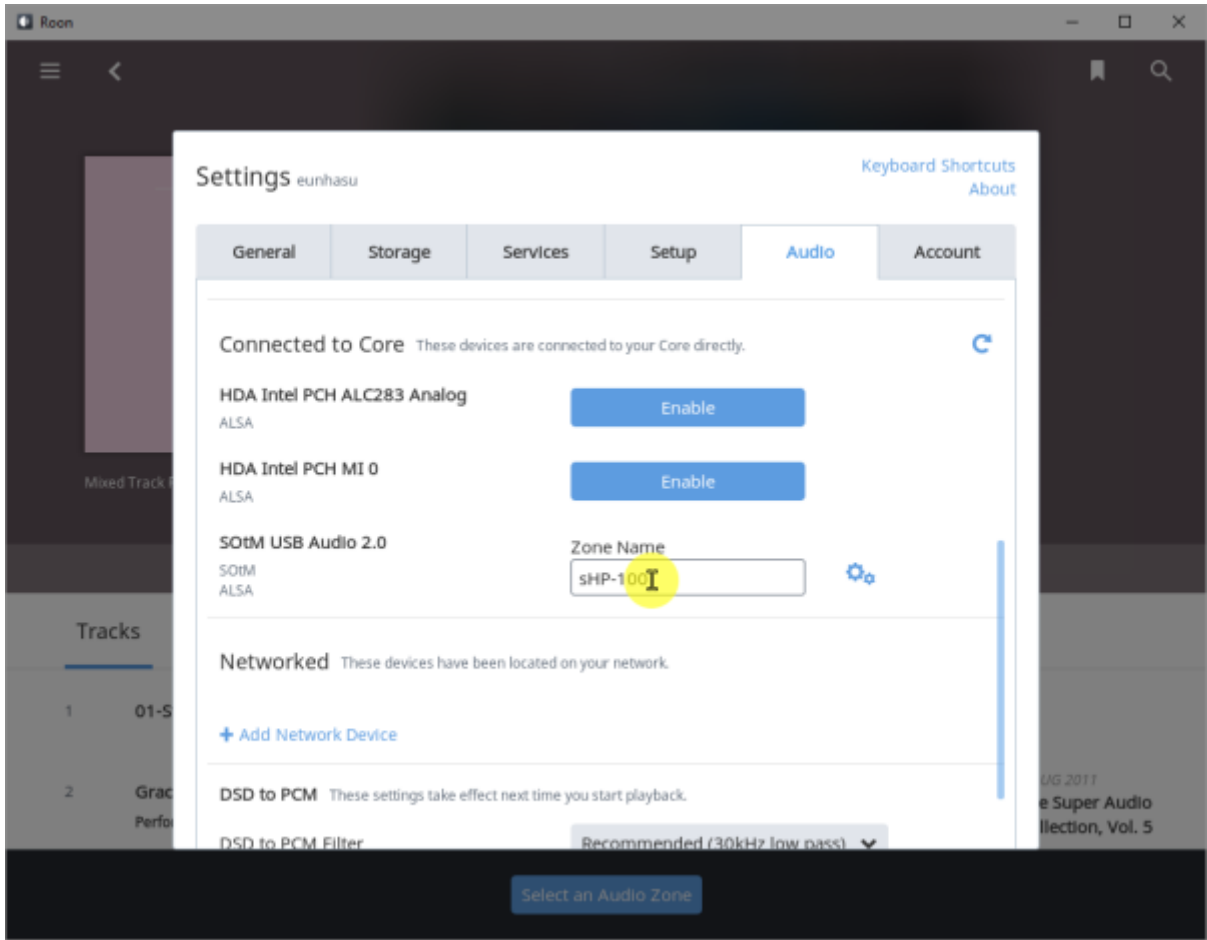

## Roon Ready

Remote Roon Server Roon Ready 'Active' Roon  
Settings > Audio Roon Ready SMS-200

sMS-200 Audio zone

# Roon Server

Roon Server   Roon Core   Roon Output   Roon Remote   [Roonlabs](#)

# Roon Server

[Eunhasu](#)   Roon Server   'Active'

[Roon Server](#) 가 'Active'   Roon Desktop   Core   SMS-1000SQ   Core

Core

Audio Zone

: 2017/01/25 19:48

From:  
<https://www.docs.sotm-audio.com/> - **SOTM docs**