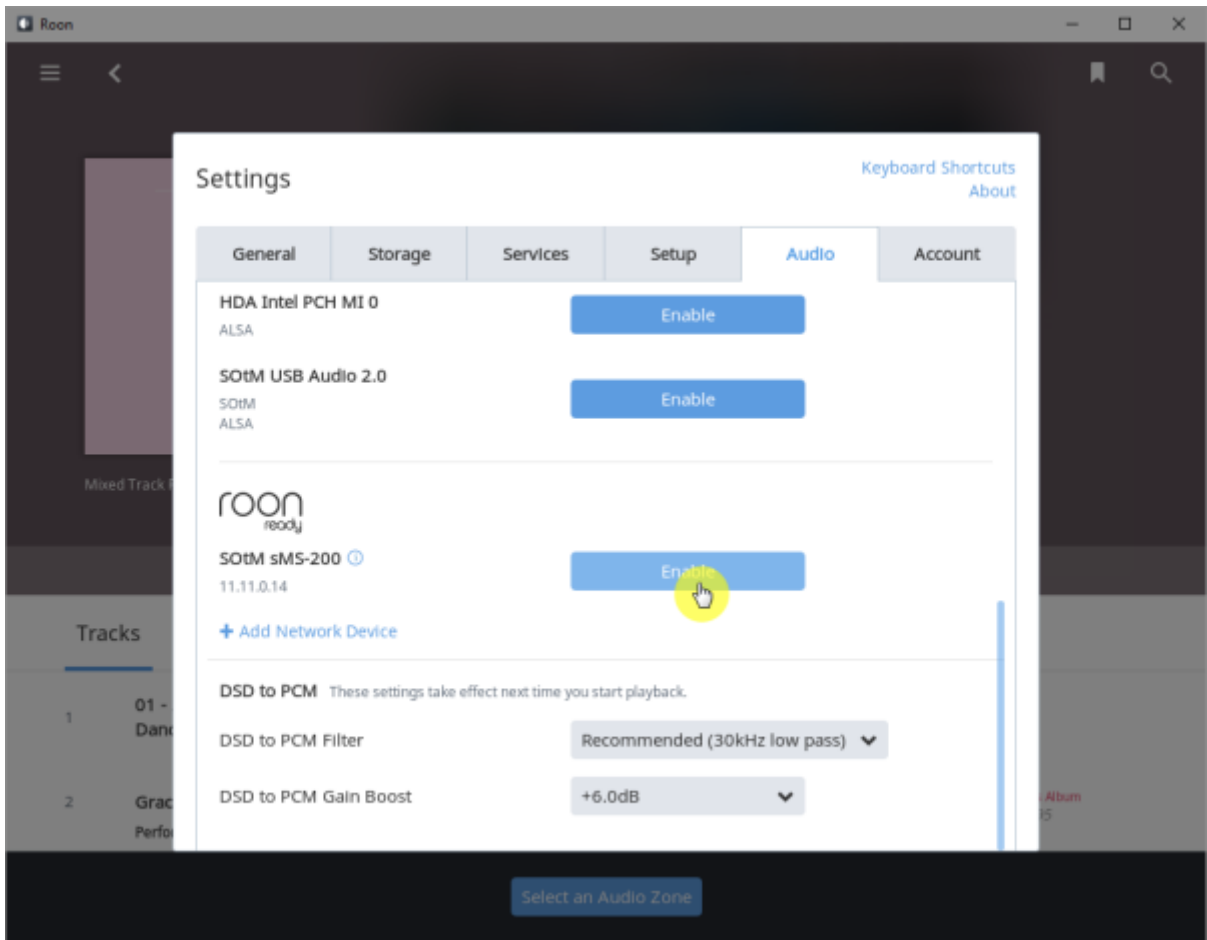

## Roon Ready

Roon Ready Roon Server, Roon Remote

. Roon Ready

RoonBridge

. hqplayer\_naa

## Roon Ready config

- **Audio device config:** USB DAC
- **Volume mode:** Fixed, Software, Device Controls
- **DSD mode:** DSD NONE, NATIVE, DOP, DCS, NATIVE/DOP, NATIVE/DCS
- **DSD rate:** DSD x64, x128, x256
- **Buffer duration:** 가

## Roon Ready

Remote Roon Server Roon Ready 'Active' Roon  
Settings > Audio Roon Ready SMS-200

sMS-200 Audio zone