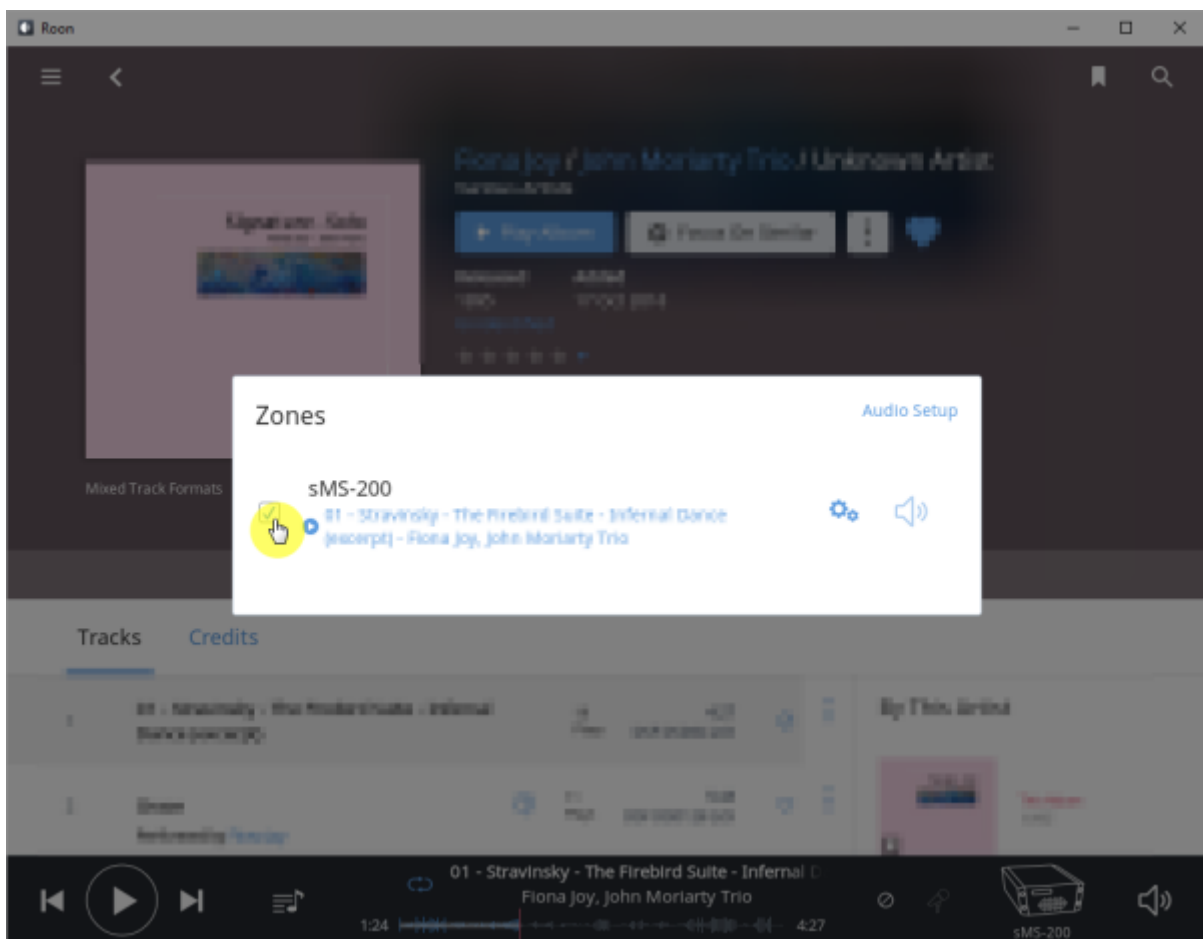

- Resync delay: 0.1 ~ 0.5 0.01

Roon Ready

Remote Roon Server Roon Ready 'Active' Roon
Settings > Audio Roon Ready SMS-200

sMS-200 Audio zone

Roon Server

Roon Server Roon Core Roon Output Roon Remote [Roonlabs](#)