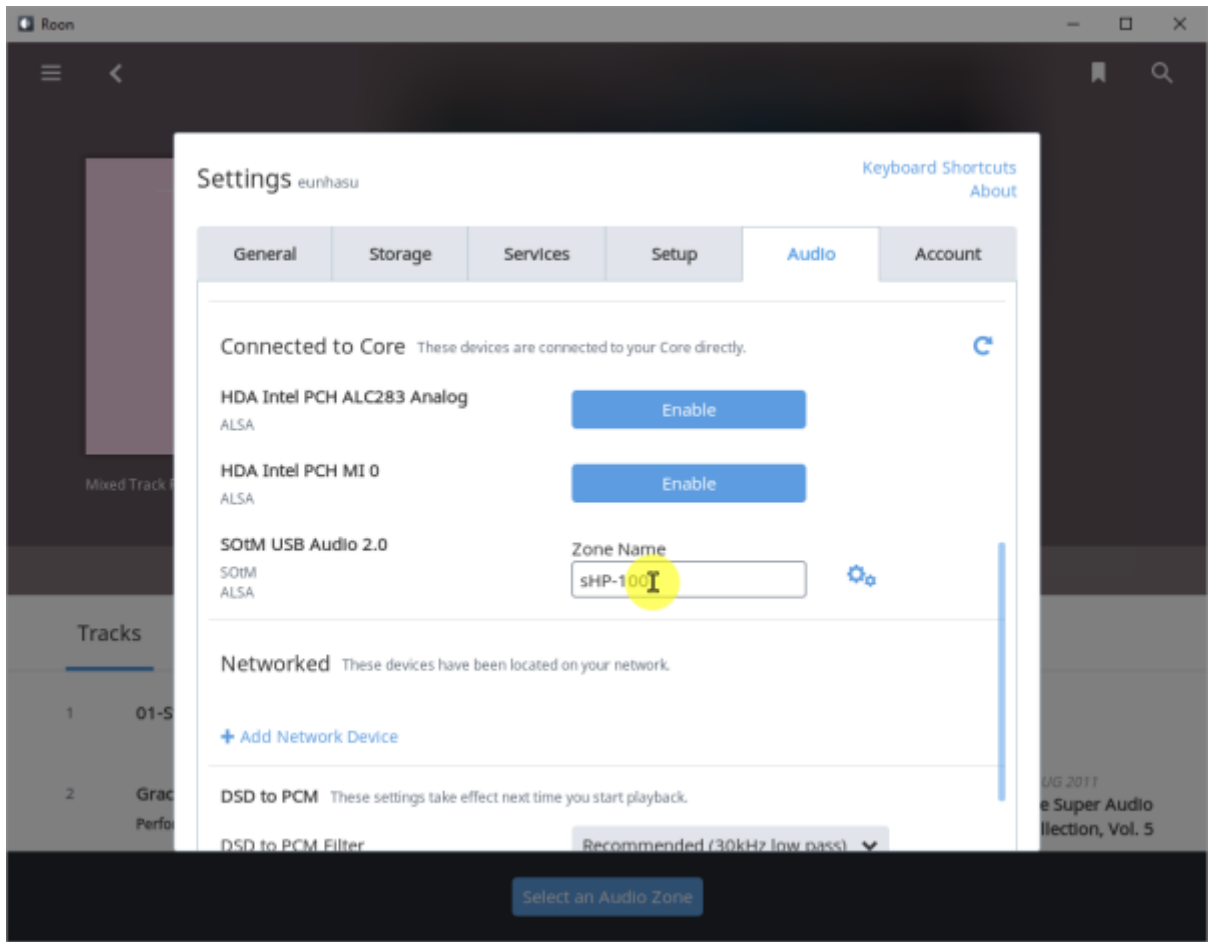

# Roon Ready

Remote Roon Server Roon Ready 'Active' Roon  
Settings > Audio Roon Ready SMS-200

sMS-200 Audio zone

# Roon Server

Roon Server   Roon Core   Roon Output   Roon Remote   [Roonlabs](#)

# Roon Server

[Eunhasu](#)   Roon Server   'Active'

[Roon Server](#) 가 'Active'   Roon Desktop   Core   SMS-1000SQ   Core

Core

Audio Zone

: 2017/01/25 19:48

From:  
<https://www.docs.sotm-audio.com/> - **SOTM docs**