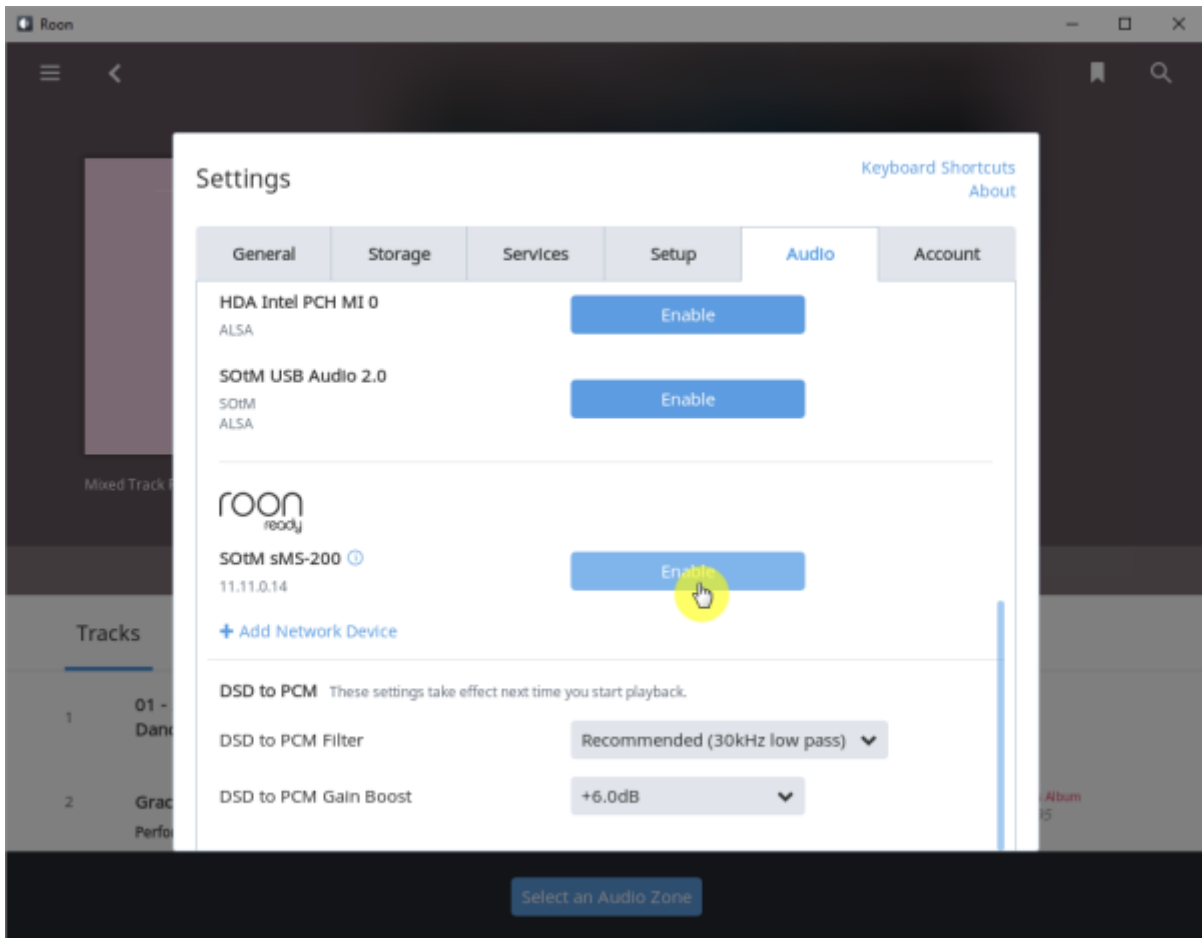

Roon Ready config

- **Audio device config:** USB DAC
- **Volume mode:** Fixed, Software, Device Controls
- **DSD mode:** DSD NONE, NATIVE, DOP, DCS, NATIVE/DOP, NATIVE/DCS
- **DSD rate:** DSD x64, x128, x256
- **Buffer duration:** 가

- Resync delay: 0.1 ~ 0.5 0.01

Roon Ready

Remote Roon Server Roon Ready 'Active' Roon
Settings > Audio Roon Ready SMS-200

sMS-200 Audio zone

Roon Server

Roon Server Roon Core Roon Output

Roon Remote

[Roonlabs](#)