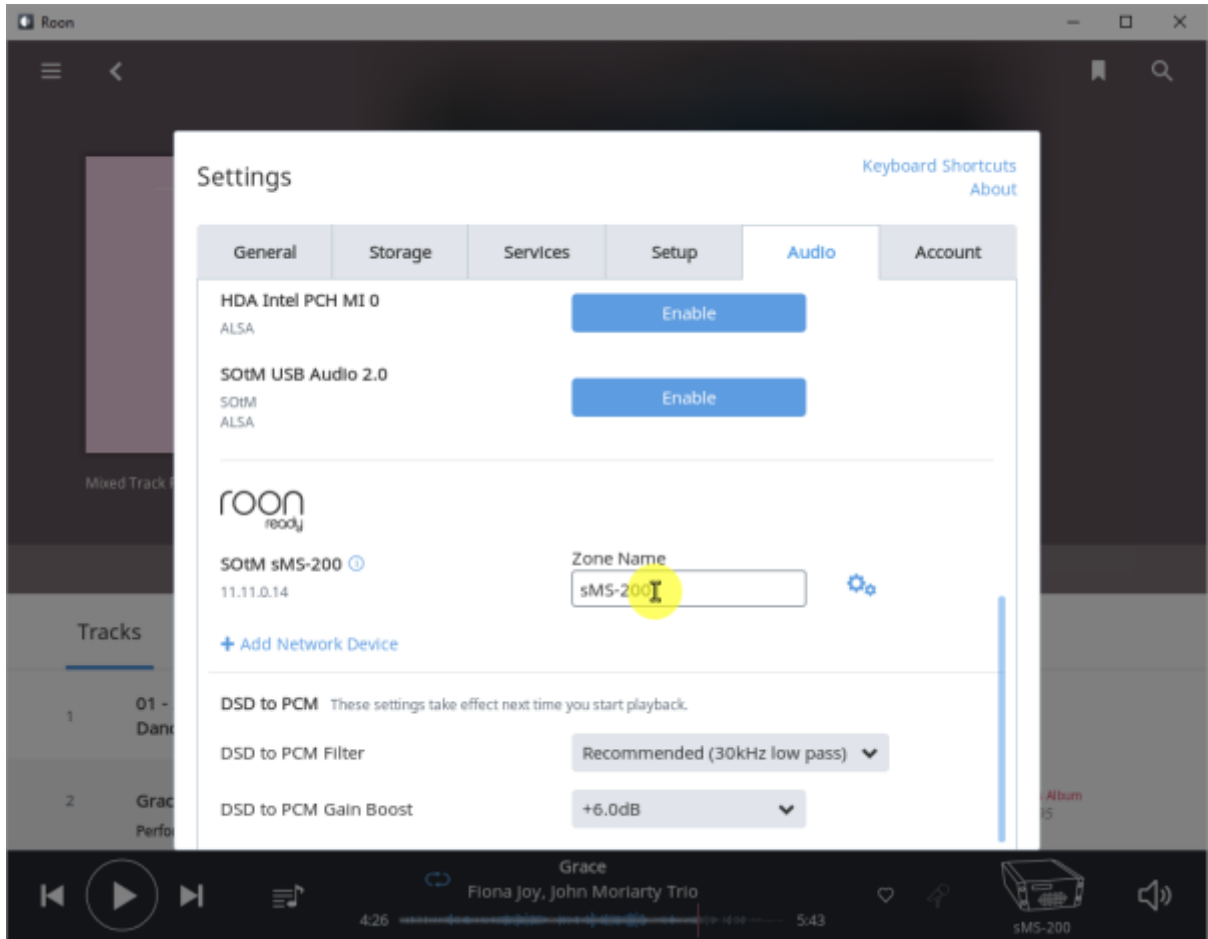

RoonBridge

. hqplayer_ana

Roon Ready config

- **Audio device config:** USB DAC
- **Volume mode:** Fixed, Software, Device Controls
- **DSD mode:** DSD NONE, NATIVE, DOP, DCS, NATIVE/DOP, NATIVE/DCS
- **DSD rate:** DSD x64, x128, x256
- **Buffer duration:** 가

- Resync delay: 0.1 ~ 0.5 0.01

Roon Ready

Remote Roon Server Roon Ready 'Active' Roon
Settings > Audio Roon Ready SMS-200

sMS-200 Audio zone

Roon Server

Roon Server Roon Core Roon Output

Roon Remote

[. Roonlabs](https://www.roonlabs.com)