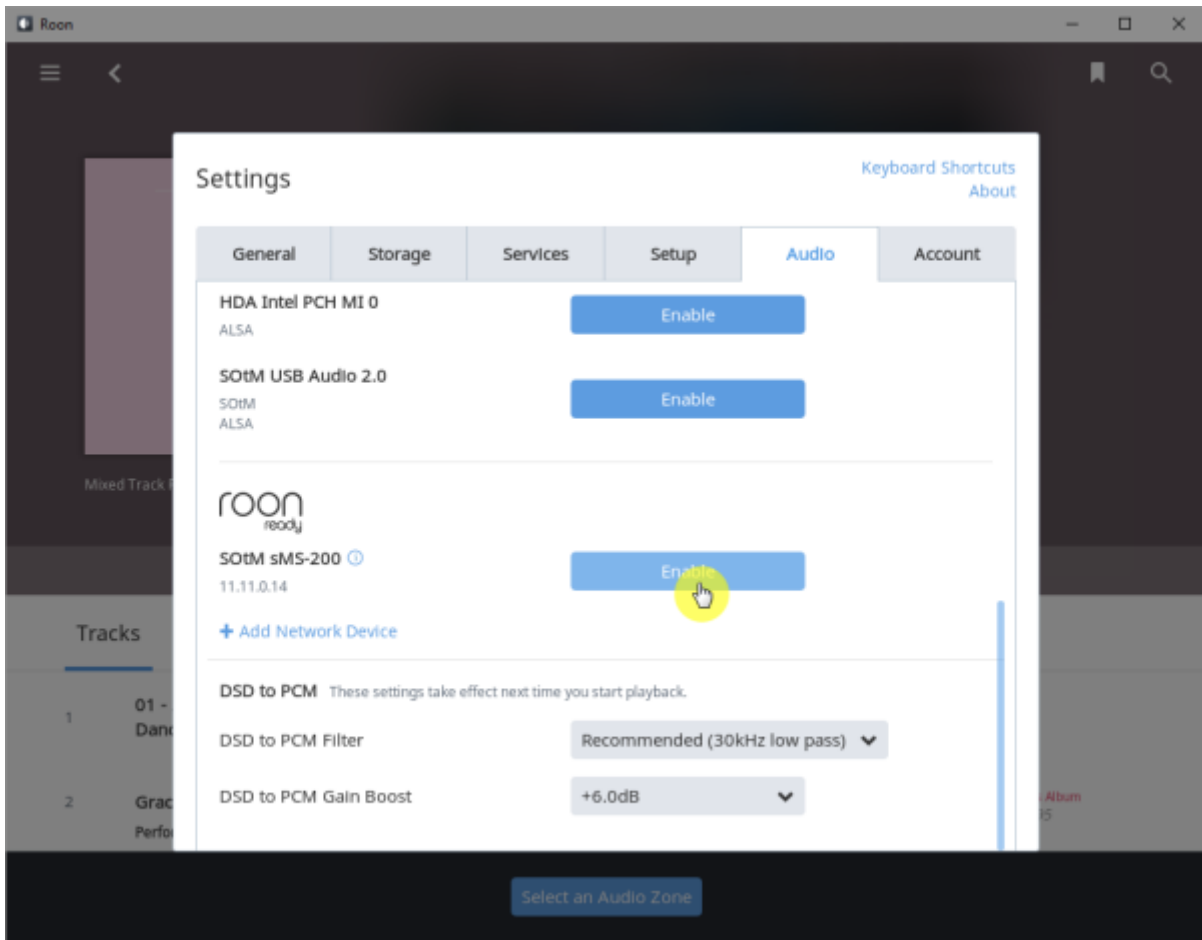

RoonBridge

. hqplayer_ana

Roon Ready config

- **Audio device config:** USB DAC
- **Volume mode:** Fixed, Software, Device Controls
- **DSD mode:** DSD NONE, NATIVE, DOP, DCS, NATIVE/DOP, NATIVE/DCS
- **DSD rate:** DSD x64, x128, x256
- **Buffer duration:** 가

- Resync delay: 0.1 ~ 0.5 0.01

Roon Ready

Remote Roon Server Roon Ready 'Active' Roon
Settings > Audio Roon Ready SMS-200

sMS-200 Audio zone

Roon Server

Roon Server Roon Core Roon Output

Roon Remote

[. Roonlabs](https://www.roonlabs.com)