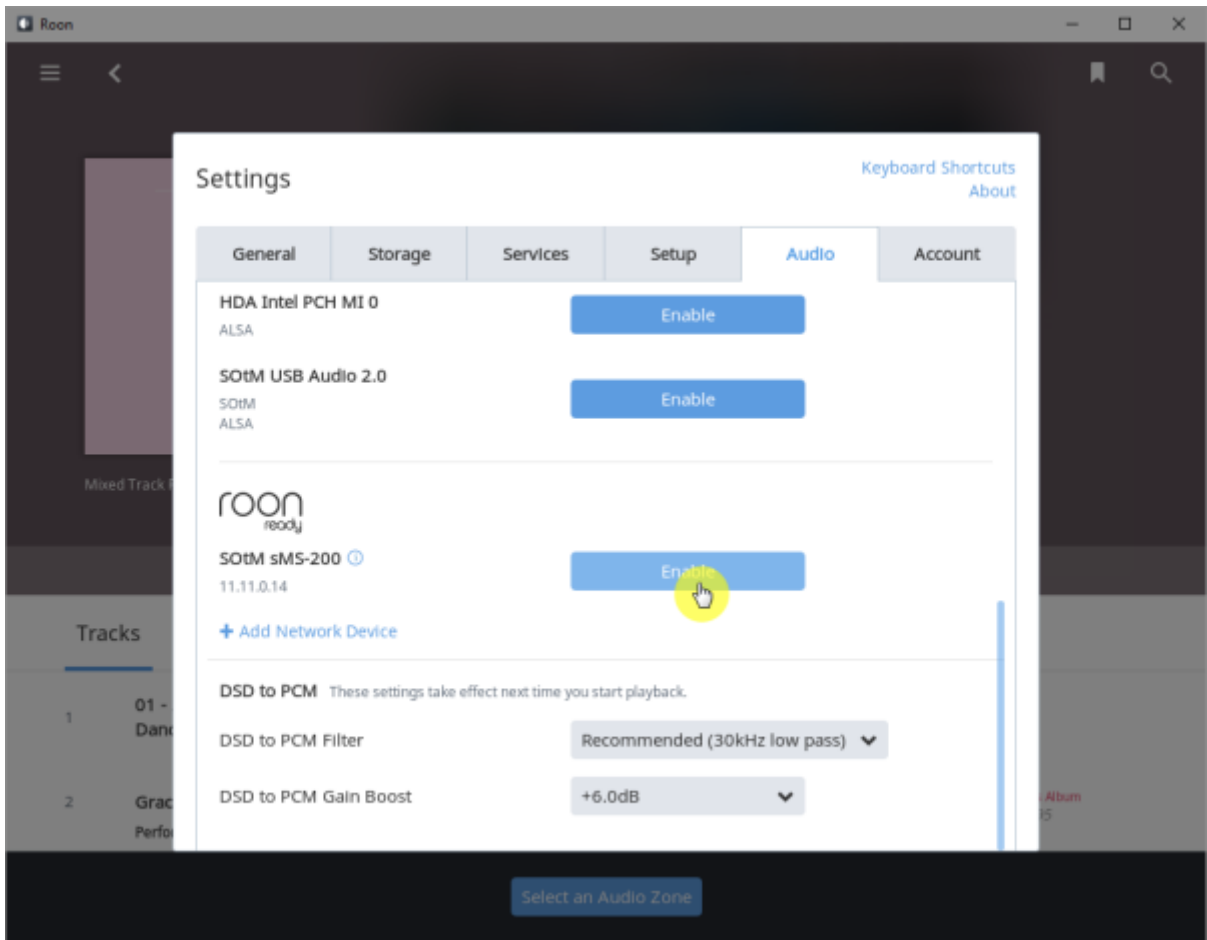

Roon Ready config

- **Audio device config:** USB DAC
- **Volume mode:** Fixed, Software, Device Controls
- **DSD mode:** DSD NONE, NATIVE, DOP, DCS, NATIVE/DOP, NATIVE/DCS
- **DSD rate:** DSD x64, x128, x256
- **Buffer duration:** 가

- Resync delay: 0.1 ~ 0.5 0.01

Roon Ready

Remote Roon Server Roon Ready 'Active' Roon
Settings > Audio Roon Ready SMS-200

sMS-200 Audio zone

Roon Server

Roon Server Roon Core Roon Output

Roon Remote

[Roonlabs](#)