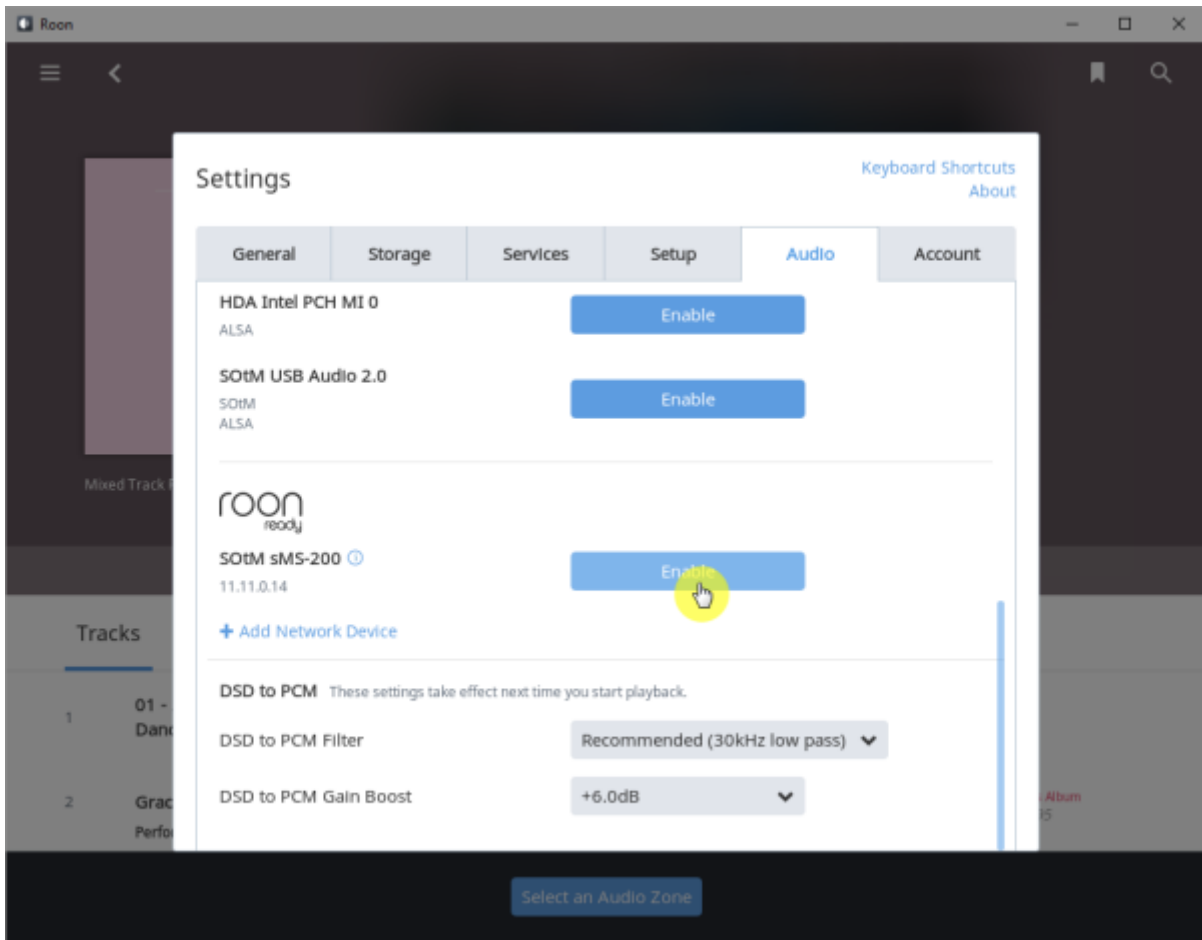

RoonBridge

. hqplayer_naa

Roon Ready config

- **Audio device config:** USB DAC
- **Volume mode:** Fixed, Software, Device Controls
- **DSD mode:** DSD NONE, NATIVE, DOP, DCS, NATIVE/DOP, NATIVE/DCS
- **DSD rate:** DSD x64, x128, x256
- **Buffer duration:** 가

- Resync delay: 0.1 ~ 0.5 0.01

Roon Ready

Remote Roon Server Roon Ready 'Active' Roon
Settings > Audio Roon Ready SMS-200

sMS-200 Audio zone

Roon Server

Roon Server Roon Core Roon Output

Roon Remote

[Roonlabs](#)