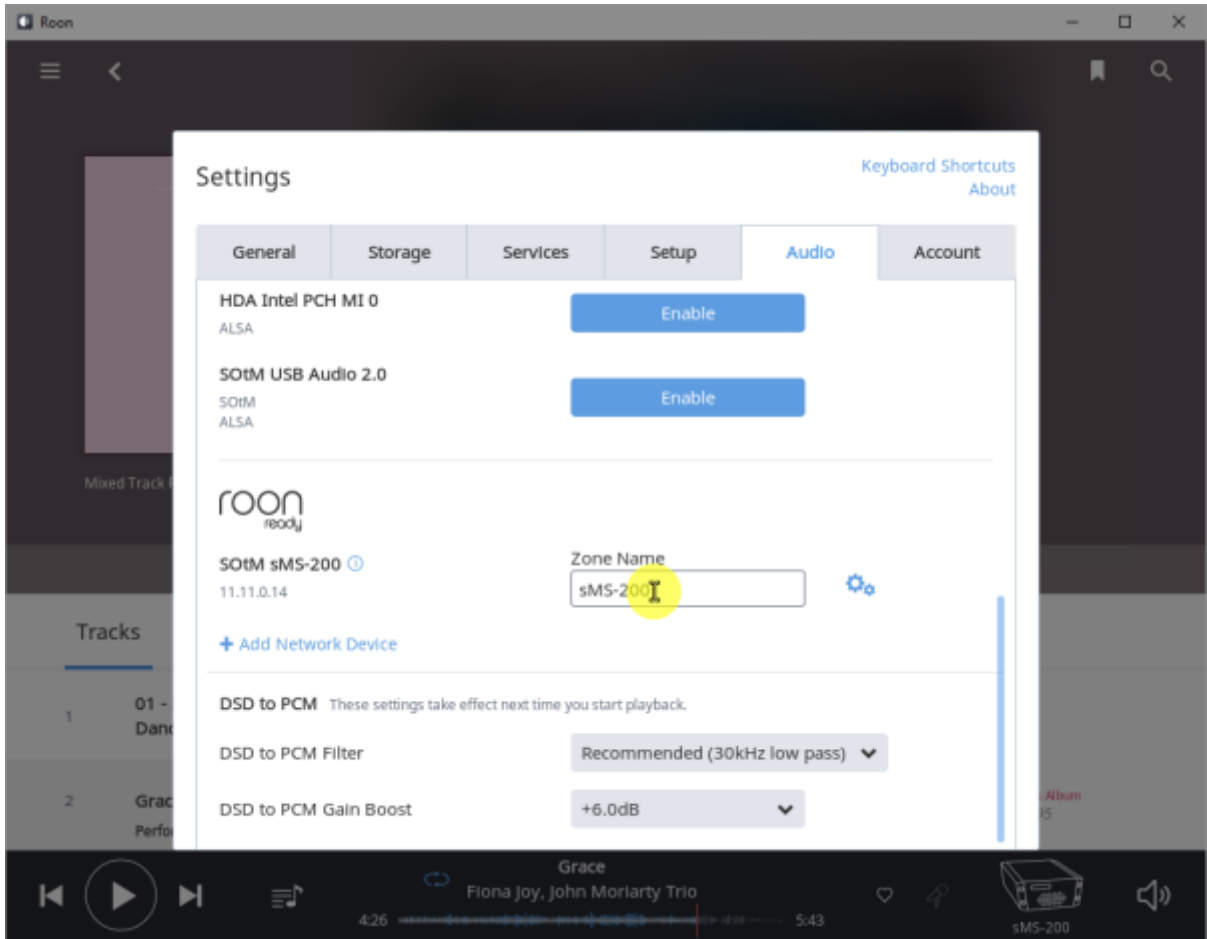

sMS-200 Audio zone