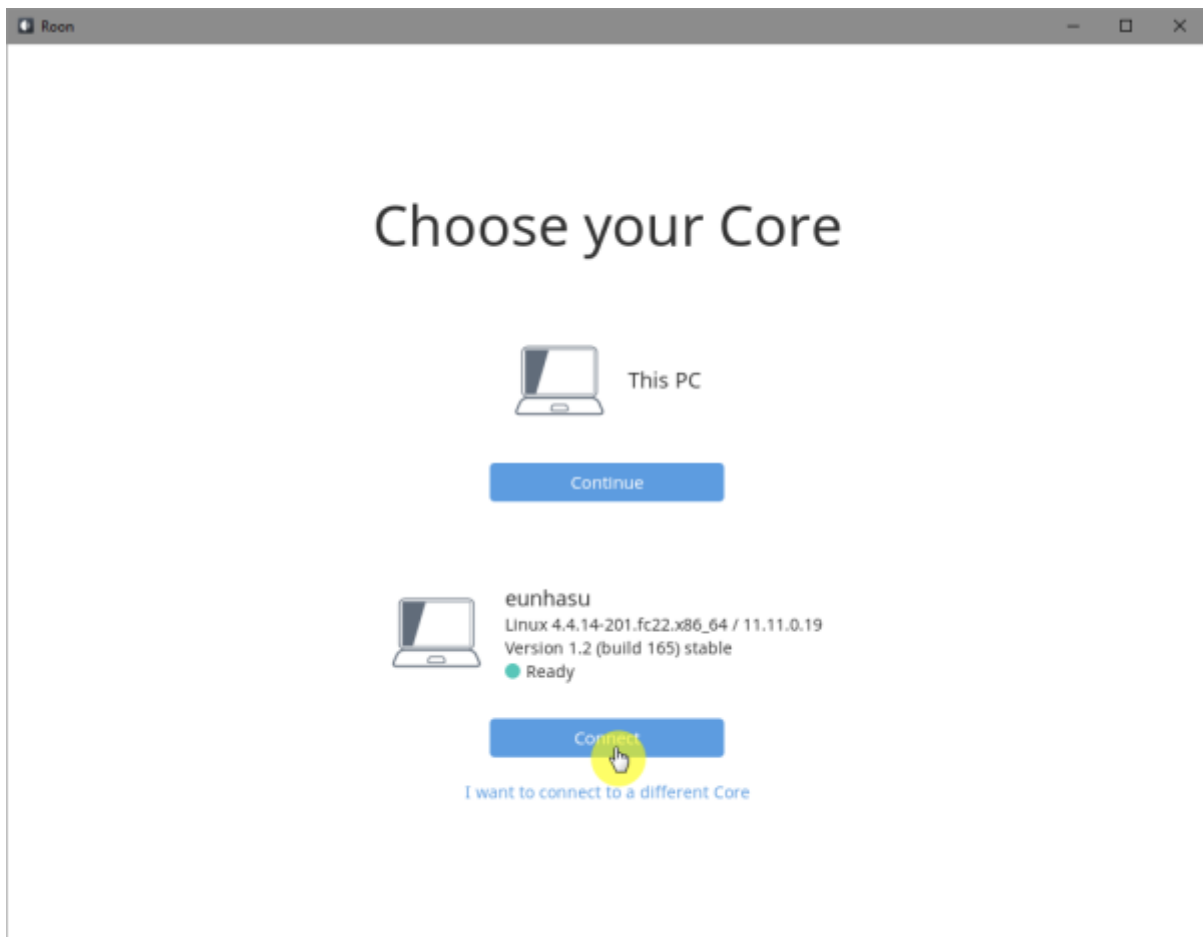

Roon Server 가 'Active'

Roon Desktop

Core

sms-1000SQ

Core