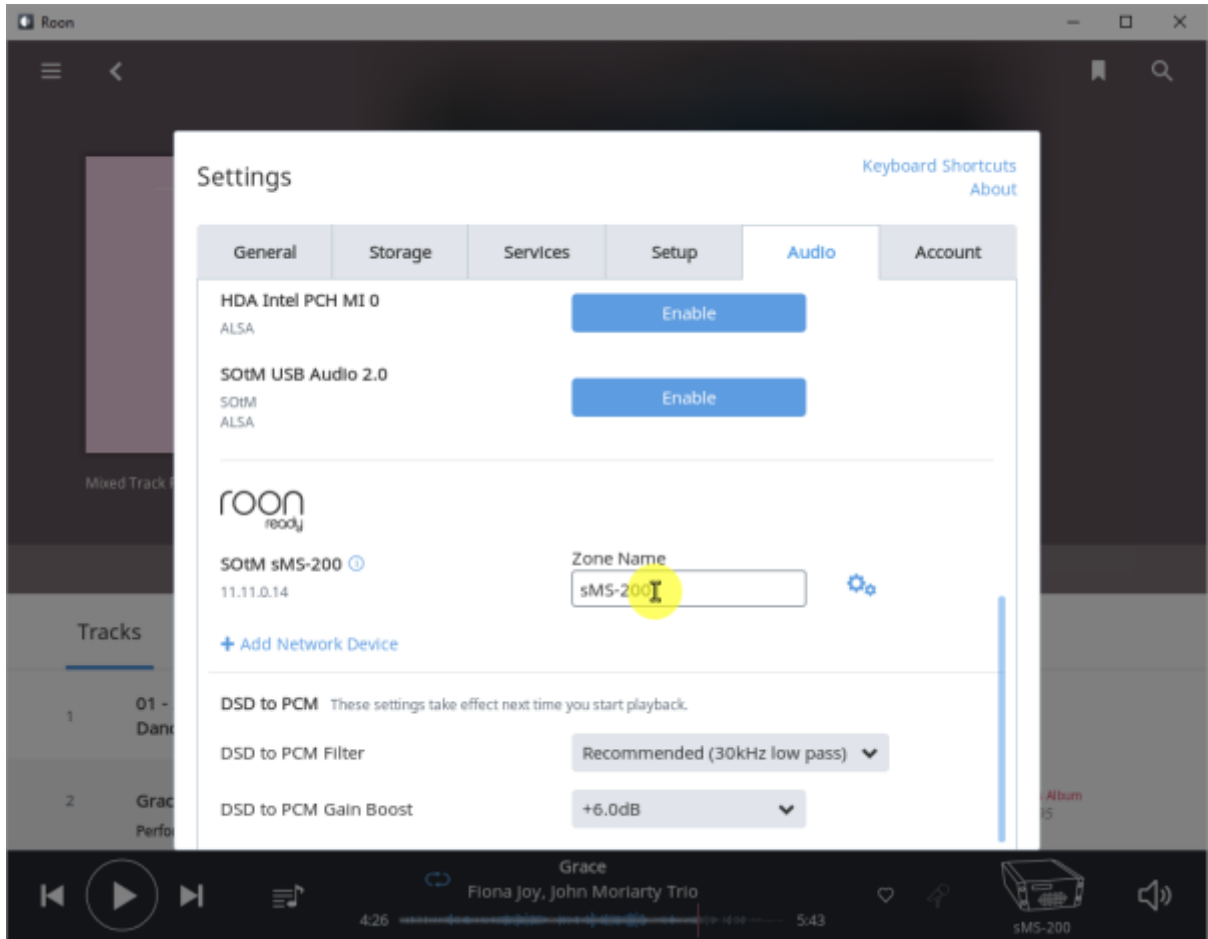

sMS-200 Audio zone