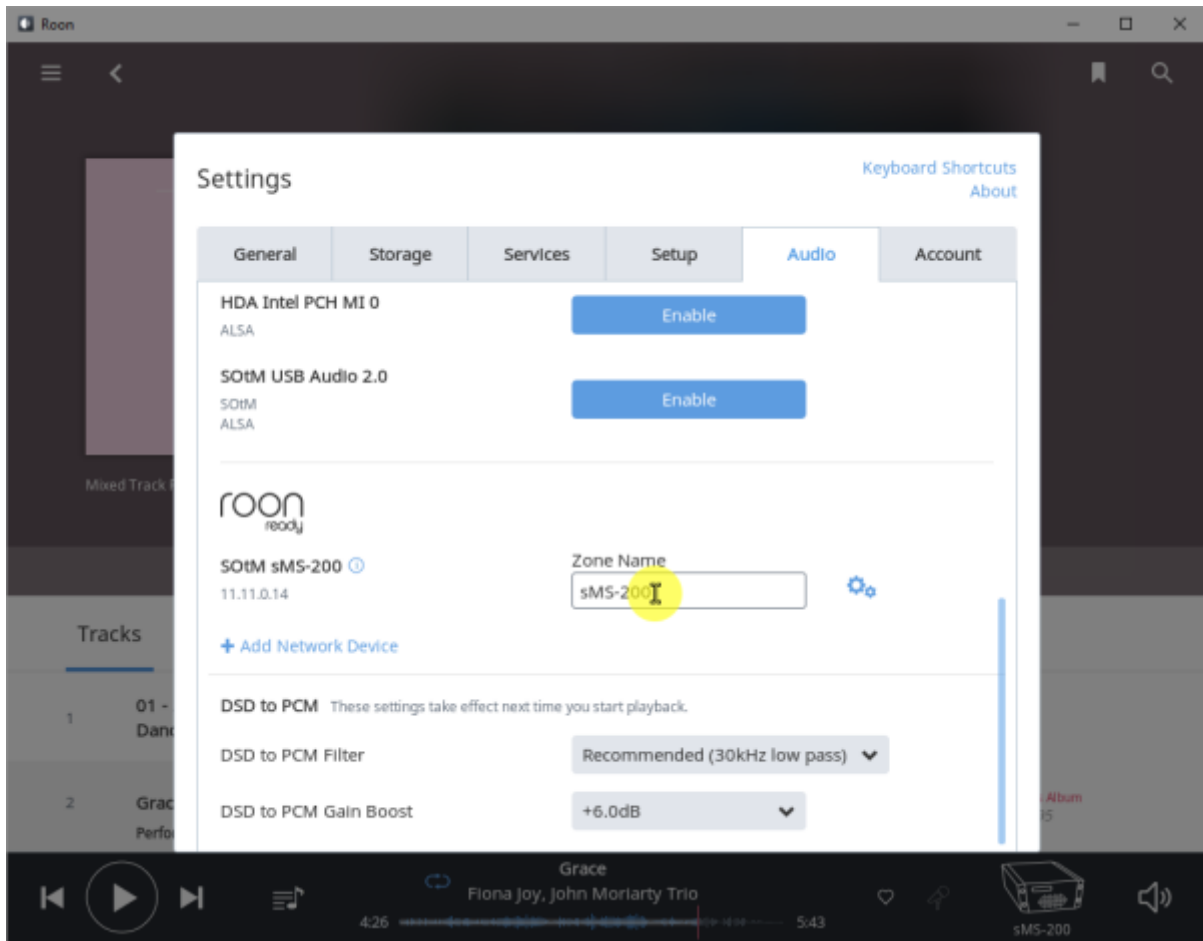

Roon

Roon 가 . Control, Output, Core . Roon

Roon Ready

Roon Ready Roon Server, Roon Remote . Roon Ready
RoonBridge , . hqplayer_naa

Roon Ready config

- **Audio device config:** USB DAC
- **Volume mode:** Fixed, Software, Device Controls
- **DSD mode:** DSD NONE, NATIVE, DOP, DCS, NATIVE/DOP, NATIVE/DCS
- **DSD rate:** DSD x64, x128, x256
- **Buffer duration:** 가

- Resync delay: 0.1 ~ 0.5 0.01

Roon Ready

Remote Roon Server Roon Ready 'Active' Roon
Settings > Audio Roon Ready SMS-200

sMS-200 Audio zone

Roon Server

Roon Server Roon Core Roon Output

Roon Remote

[Roonlabs](#)