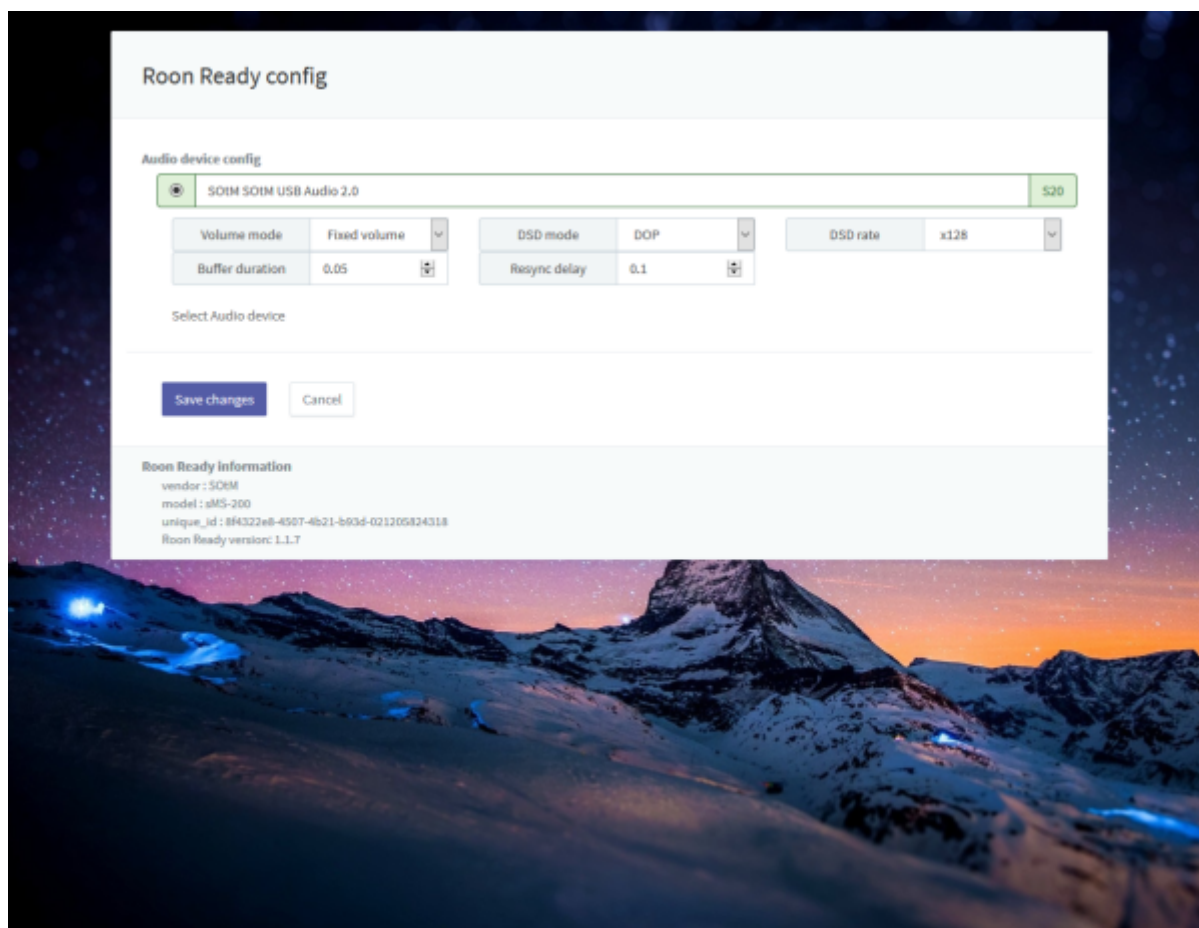

Roon

Roon 가 . Control, Output, Core Roon .

Roon Ready

Roon Ready Roon Server, Roon Remote . Roon Ready
RoonBridge , . hqplayer_naa

Roon Ready config

- **Audio device config:** USB DAC
- **Volume mode:** Fixed, Software, Device Controls
- **DSD mode:** DSD NONE, NATIVE, DOP, DCS, NATIVE/DOP, NATIVE/DCS
- **DSD rate:** DSD x64, x128, x256
- **Buffer duration:** 가