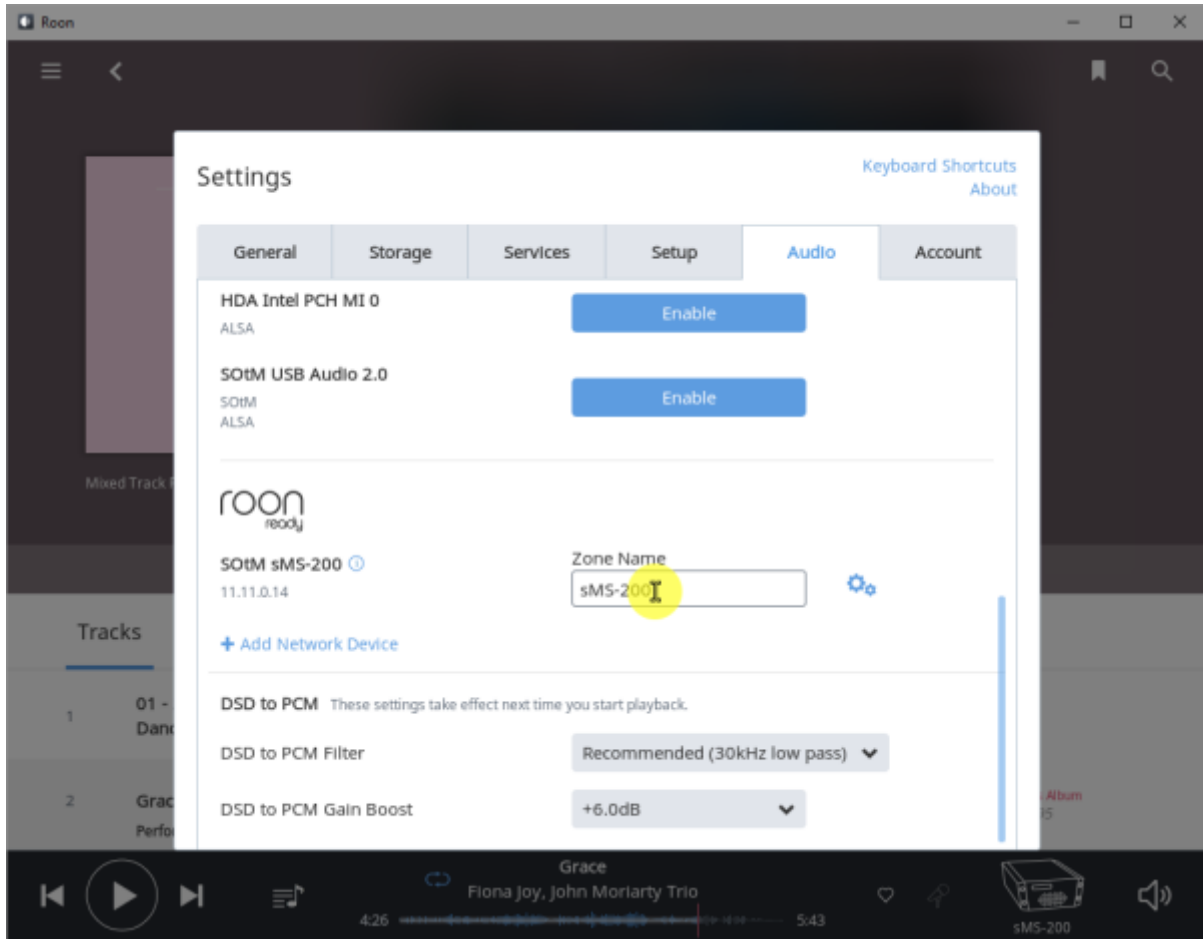

Roon

Roon 가 . Control, Output, Core Roon .

Roon Ready

Roon Ready Roon Server, Roon Remote . Roon Ready
RoonBridge , . hqplayer_naa

Roon Ready config

- **Audio device config:** USB DAC
- **Volume mode:** Fixed, Software, Device Controls
- **DSD mode:** DSD NONE, NATIVE, DOP, DCS, NATIVE/DOP, NATIVE/DCS
- **DSD rate:** DSD x64, x128, x256
- **Buffer duration:** 가

- Resync delay: 0.1 ~ 0.5 0.01

Roon Ready

Remote Roon Server Roon Ready 'Active' Roon
Settings > Audio Roon Ready SMS-200

sMS-200 Audio zone

Roon Server

Roon Server Roon Core Roon Output

Roon Remote

[Roonlabs](#)