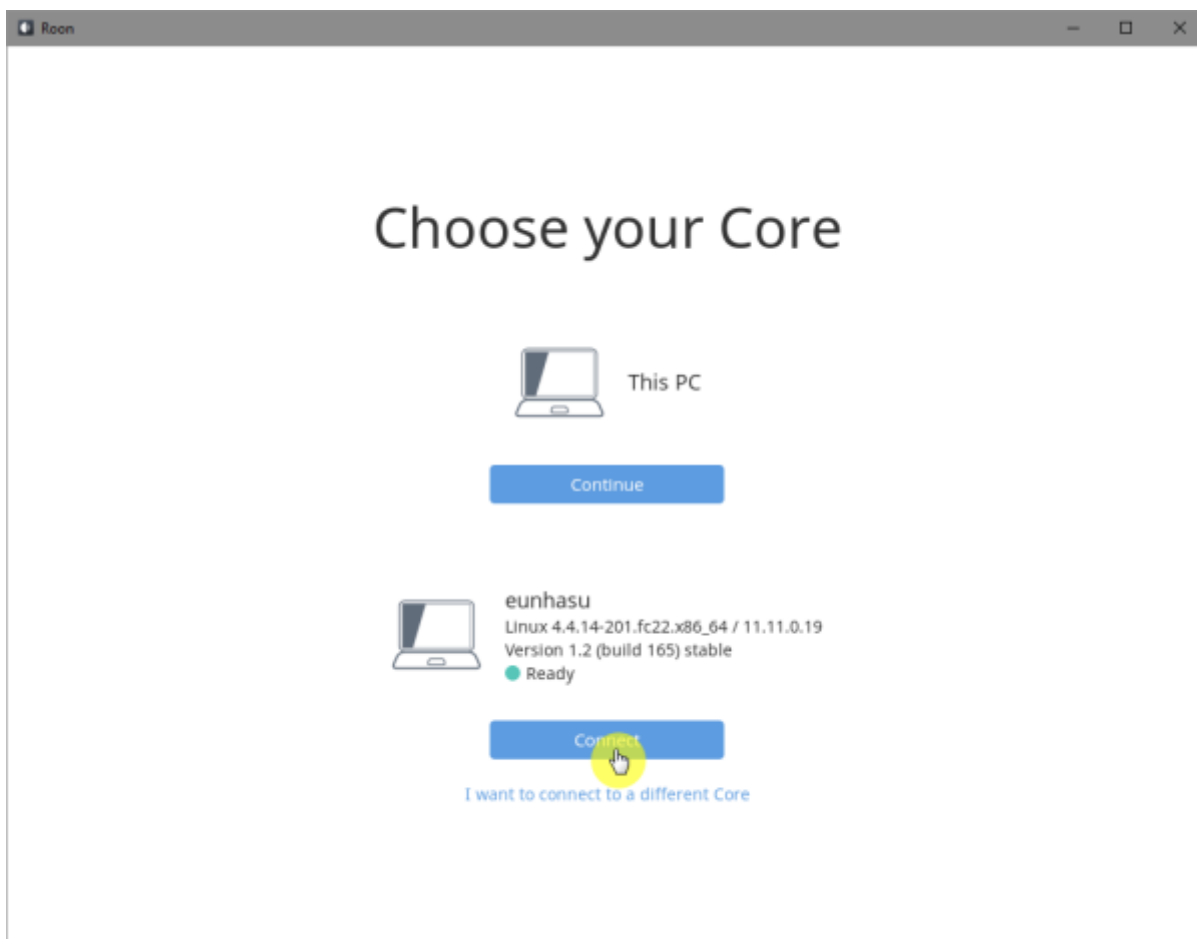

Roon Server 가 'Active'

Roon Desktop

Core

sms-1000SQ

Core