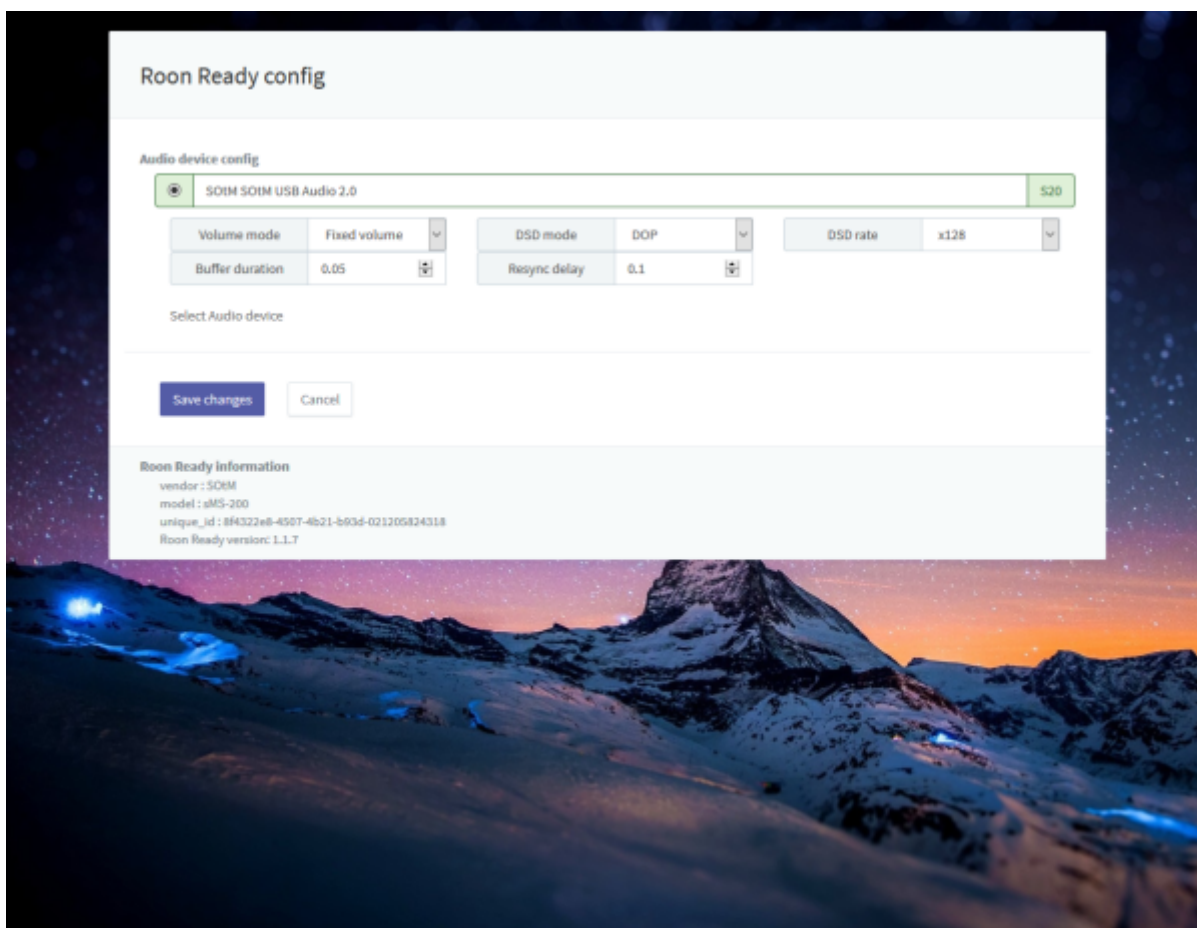

Roon

Roon 가 . Control, Output, Core . Roon

Roon Ready

Roon Ready Roon Server, Roon Remote . Roon Ready
RoonBridge , . hqplayer_naa

Roon Ready config

- **Audio device config:** USB DAC
- **Volume mode:** Fixed, Software, Device Controls
- **DSD mode:** DSD NONE, NATIVE, DOP, DCS, NATIVE/DOP, NATIVE/DCS
- **DSD rate:** DSD x64, x128, x256
- **Buffer duration:** 가