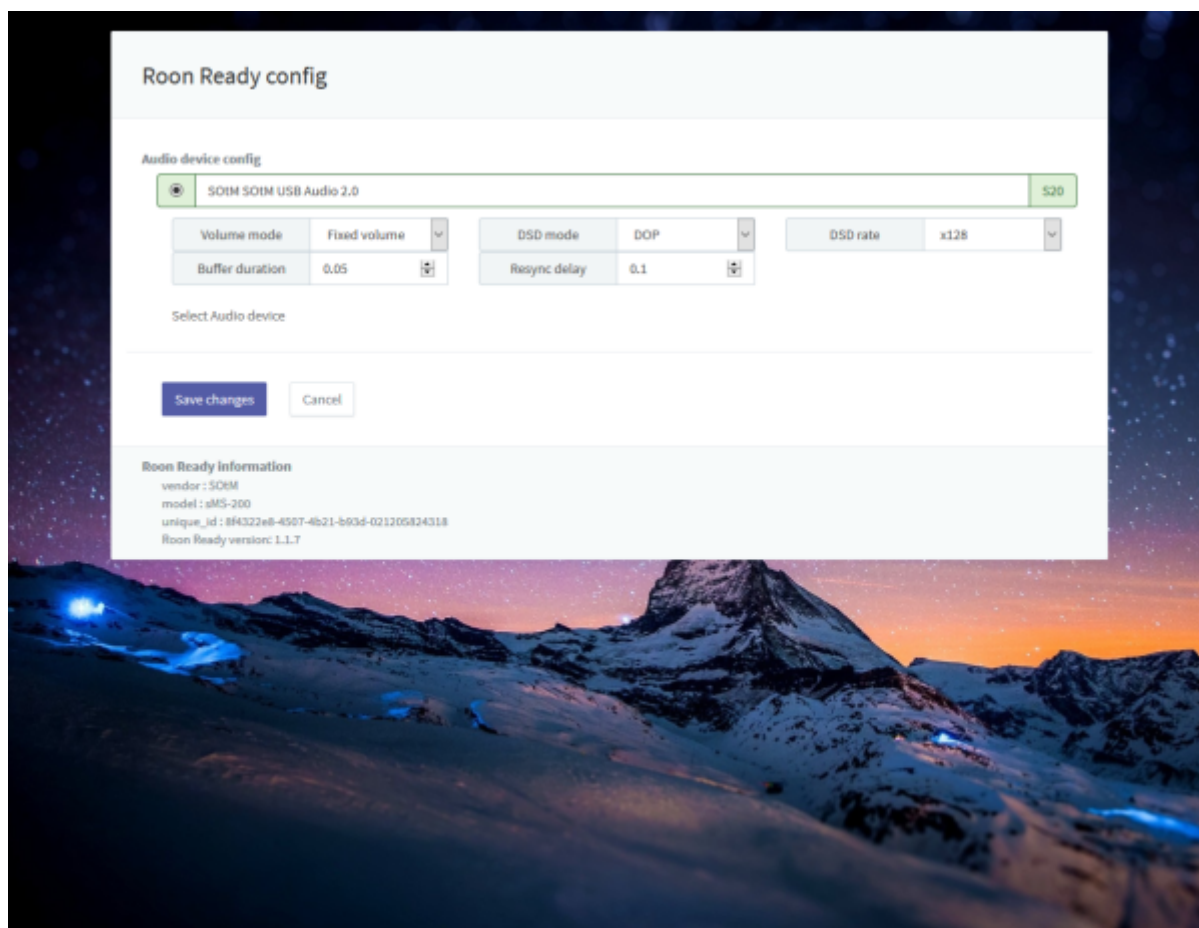

Roon

Roon 가 Roon . Control, Output, Core . Roon .

Roon Ready

Roon Ready Roon Server, Roon Remote . Roon Ready .
RoonBridge , . hqplayer_naa .

Roon Ready config

- **Audio device config:** USB DAC
- **Volume mode:** Fixed, Software, Device Controls
- **DSD mode:** DSD NONE, NATIVE, DOP, DCS, NATIVE/DOP, NATIVE/DCS
- **DSD rate:** DSD x64, x128, x256
- **Buffer duration:** 가