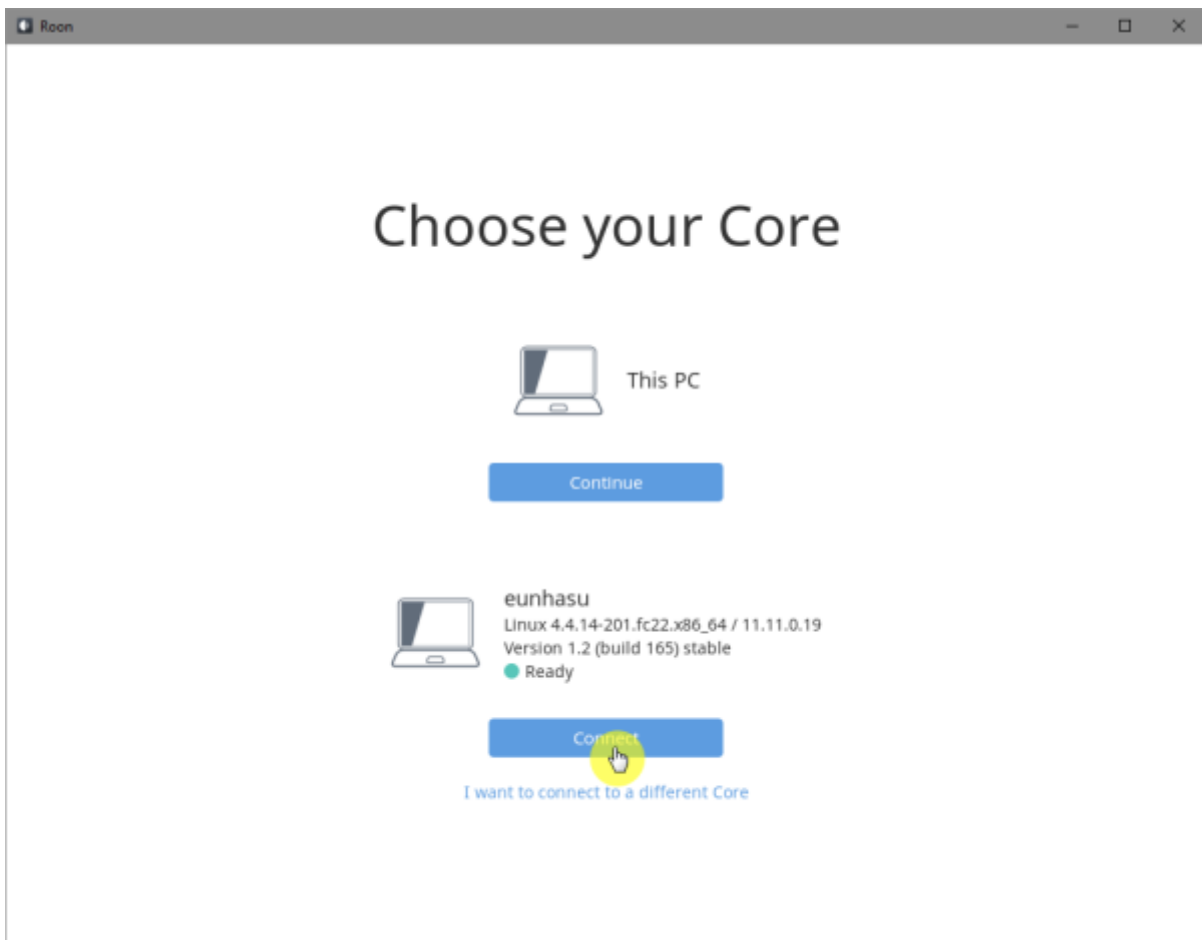

Roon Server 가 'Active'

Roon Desktop

Core

sMS-1000SQ

Core