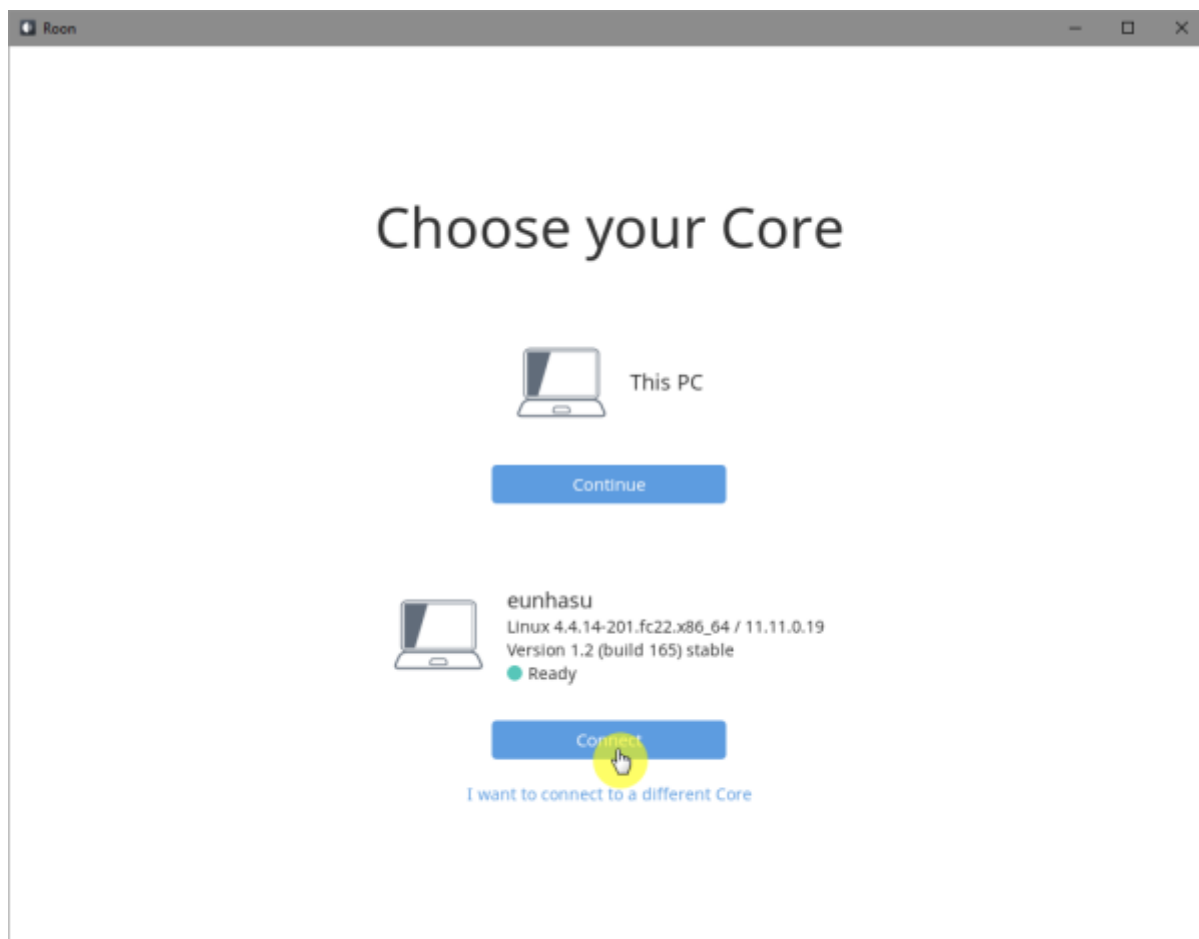

Roon Server 가 'Active'

Roon Desktop

Core

sMS-1000SQ

Core