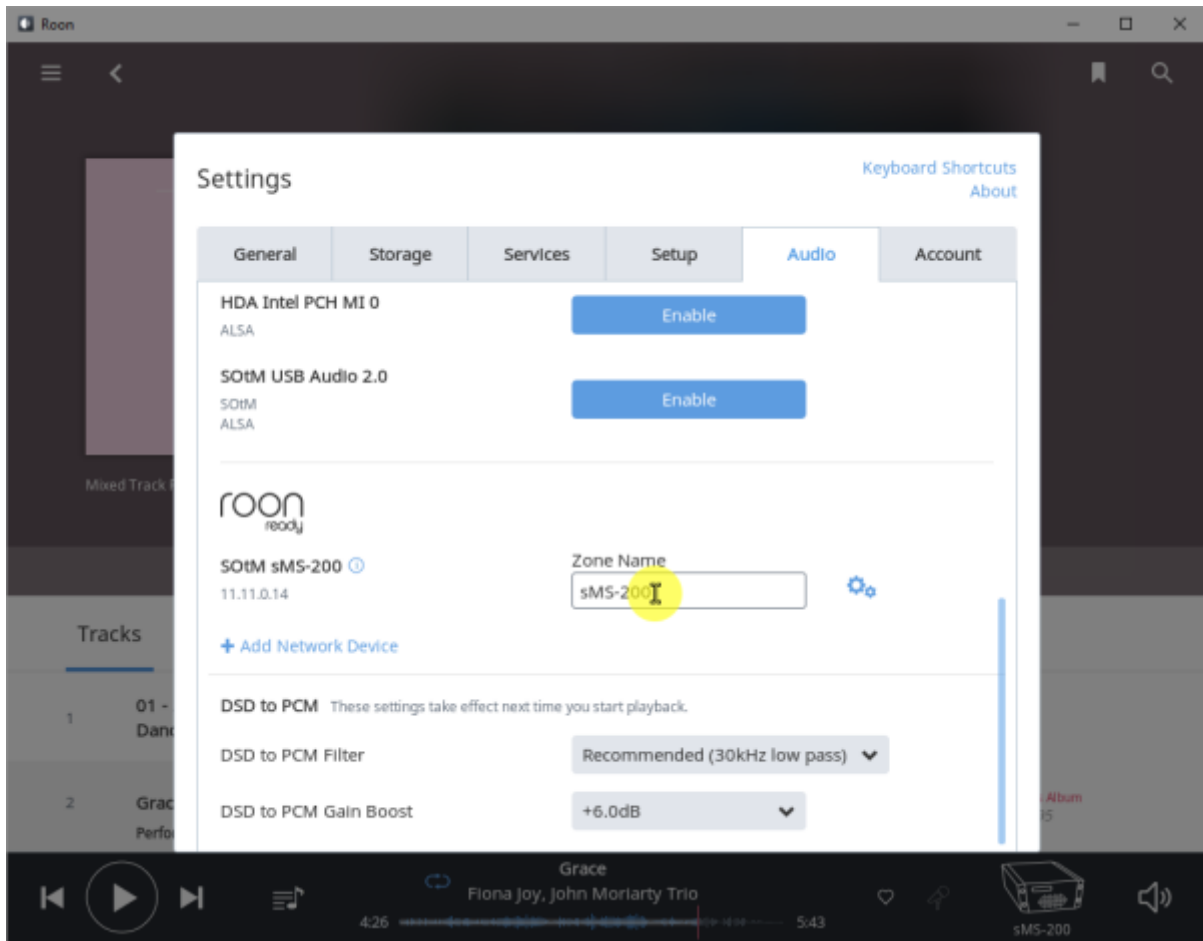

### Roon Ready config

- **Audio device config:** USB DAC
- **Volume mode:** Fixed, Software, Device Controls
- **DSD mode:** DSD NONE, NATIVE, DOP, DCS, NATIVE/DOP, NATIVE/DCS
- **DSD rate:** DSD x64, x128, x256
- **Buffer duration:** 가

# Roon Ready

Remote Roon Server . Roon Ready 'Active' . Roon  
Setting > Audio Roon Ready SMS-200

sMS-200 Audio zone