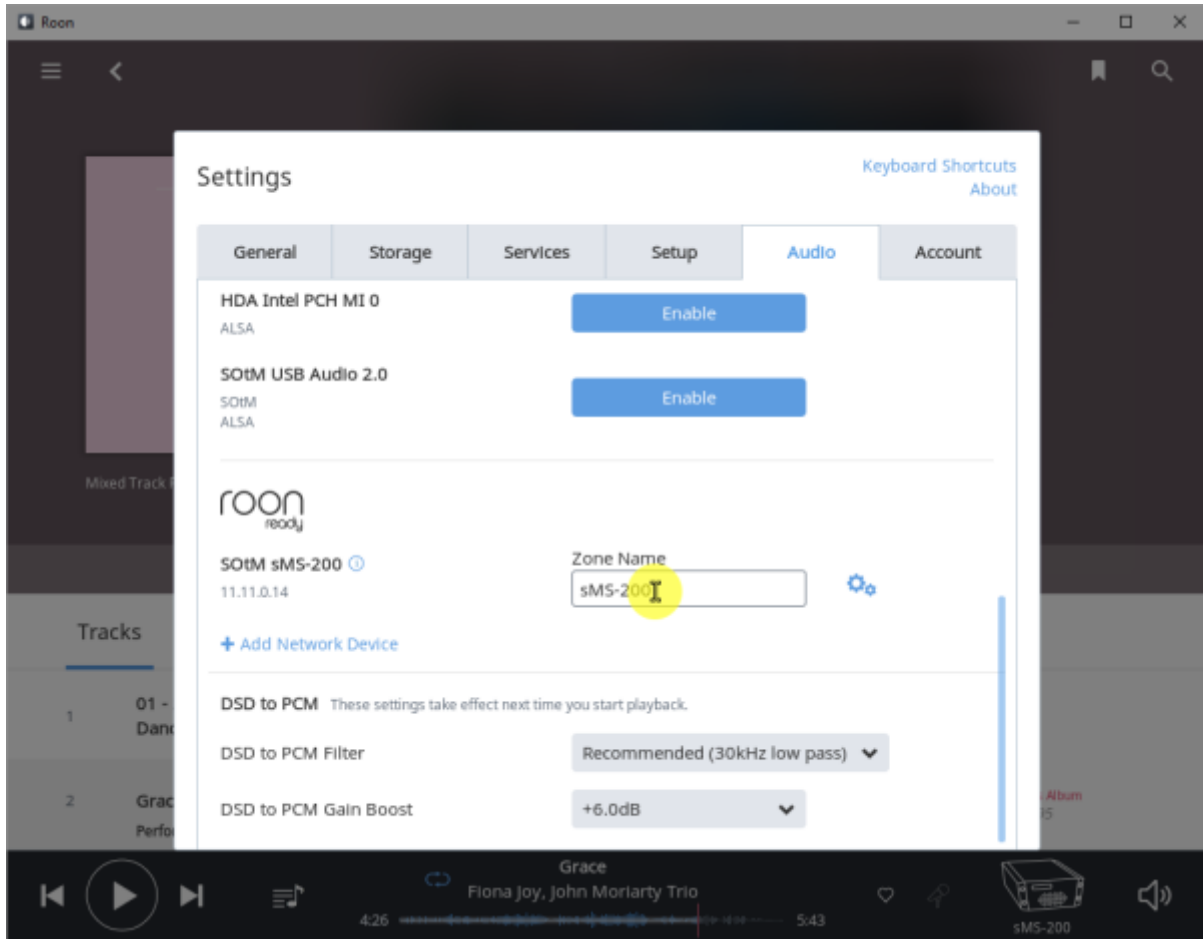

## Roon Ready config

- **Audio device config:** USB DAC
- **Volume mode:** Fixed, Software, Device Controls
- **DSD mode:** DSD NONE, NATIVE, DOP, DCS, NATIVE/DOP, NATIVE/DCS
- **DSD rate:** DSD x64, x128, x256
- **Buffer duration:** 가

# Roon Ready

Remote Roon Server Setting > Audio Roon Ready 'Active' SMS-200 Roon

sMS-200 Audio zone