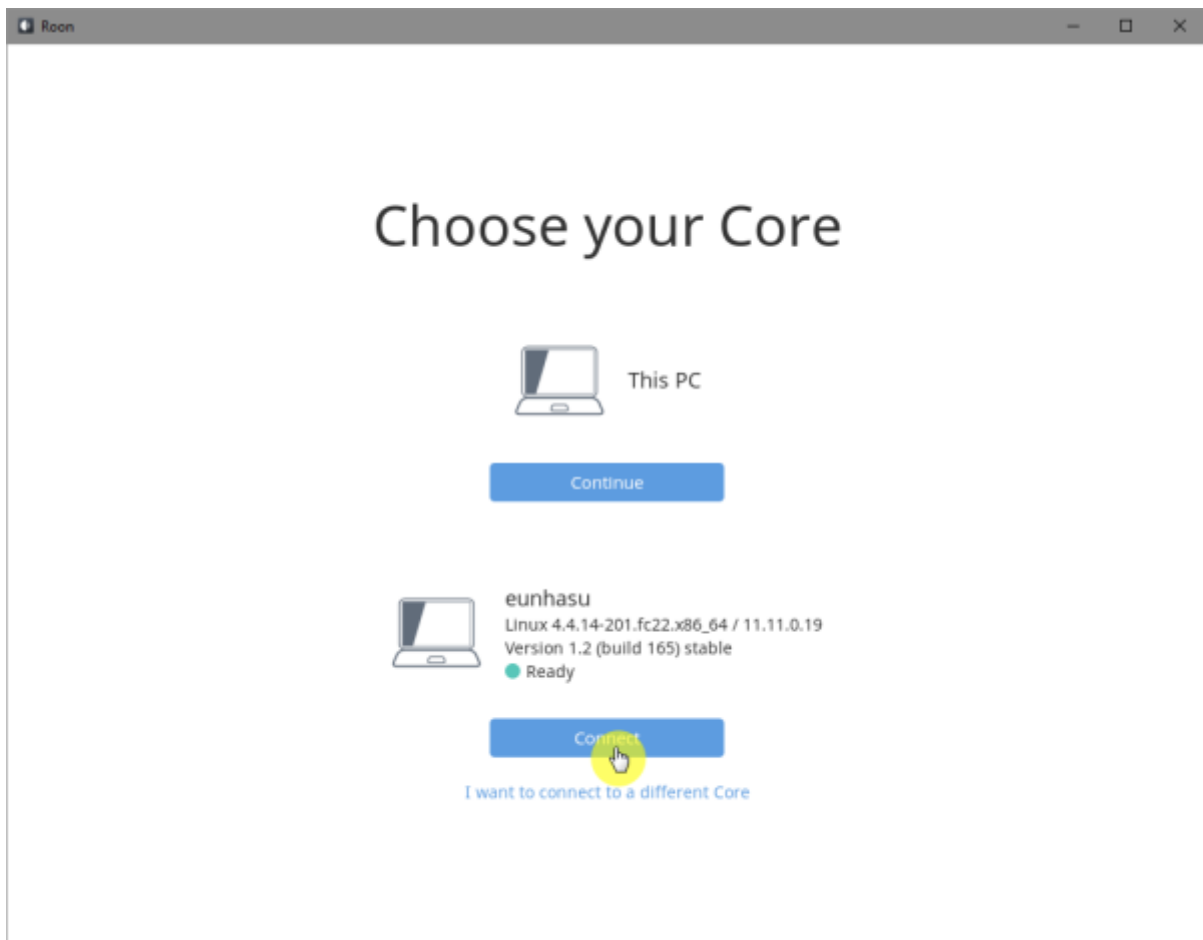

Roon Server 가 'Active'

Roon Desktop

Core

sMS-1000SQ

Core