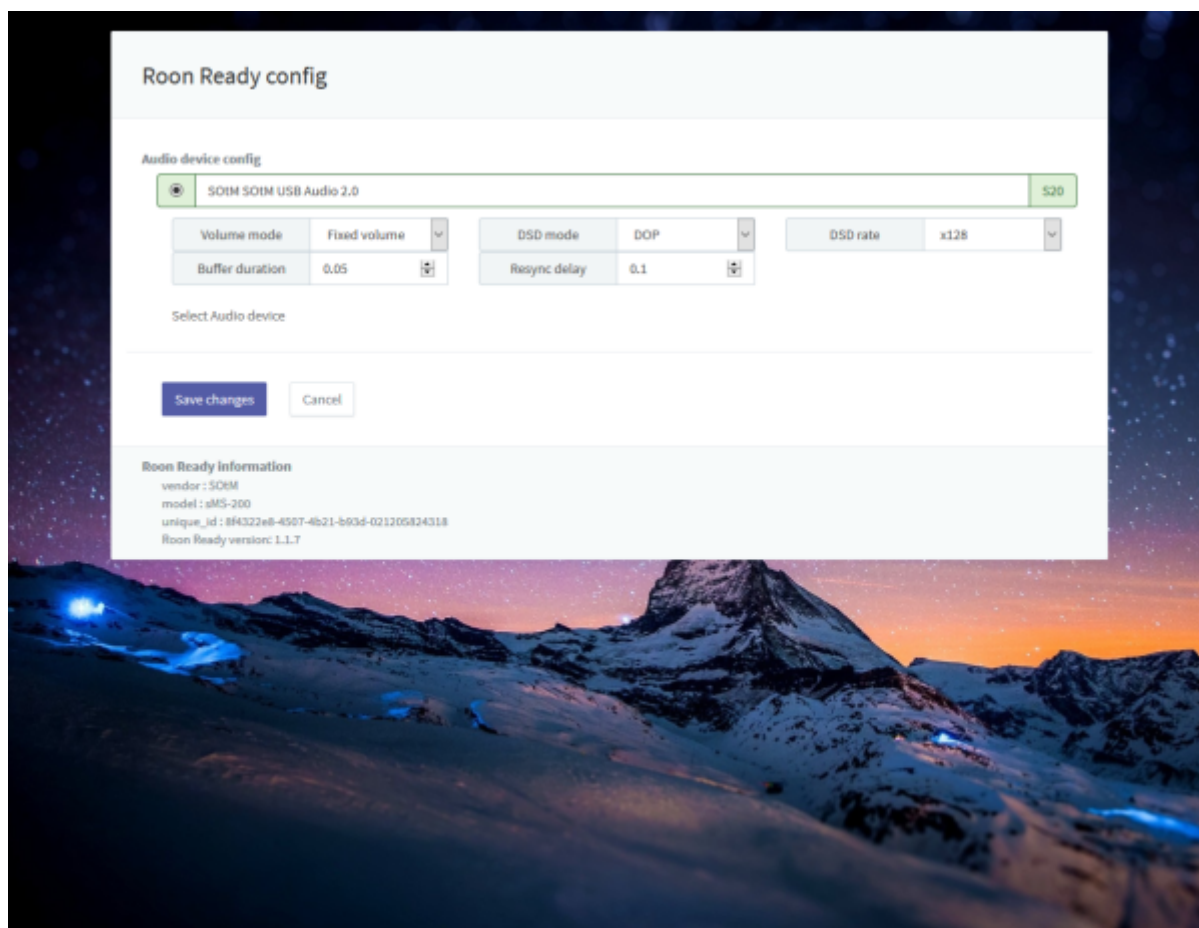

Roon

Roon 가 . Control, Output, Core . Roon

Roon Ready

Roon Ready Roon Server, Roon Remote . Roon Ready
RoonBridge , . hqplayer_uaa

Roon Ready config

- **Audio device config:** USB DAC
- **Volume mode:** Fixed, Software, Device Controls
- **DSD mode:** DSD NONE, NATIVE, DOP, DCS, NATIVE/DOP, NATIVE/DCS
- **DSD rate:** DSD x64, x128, x256
- **Buffer duration:** 가