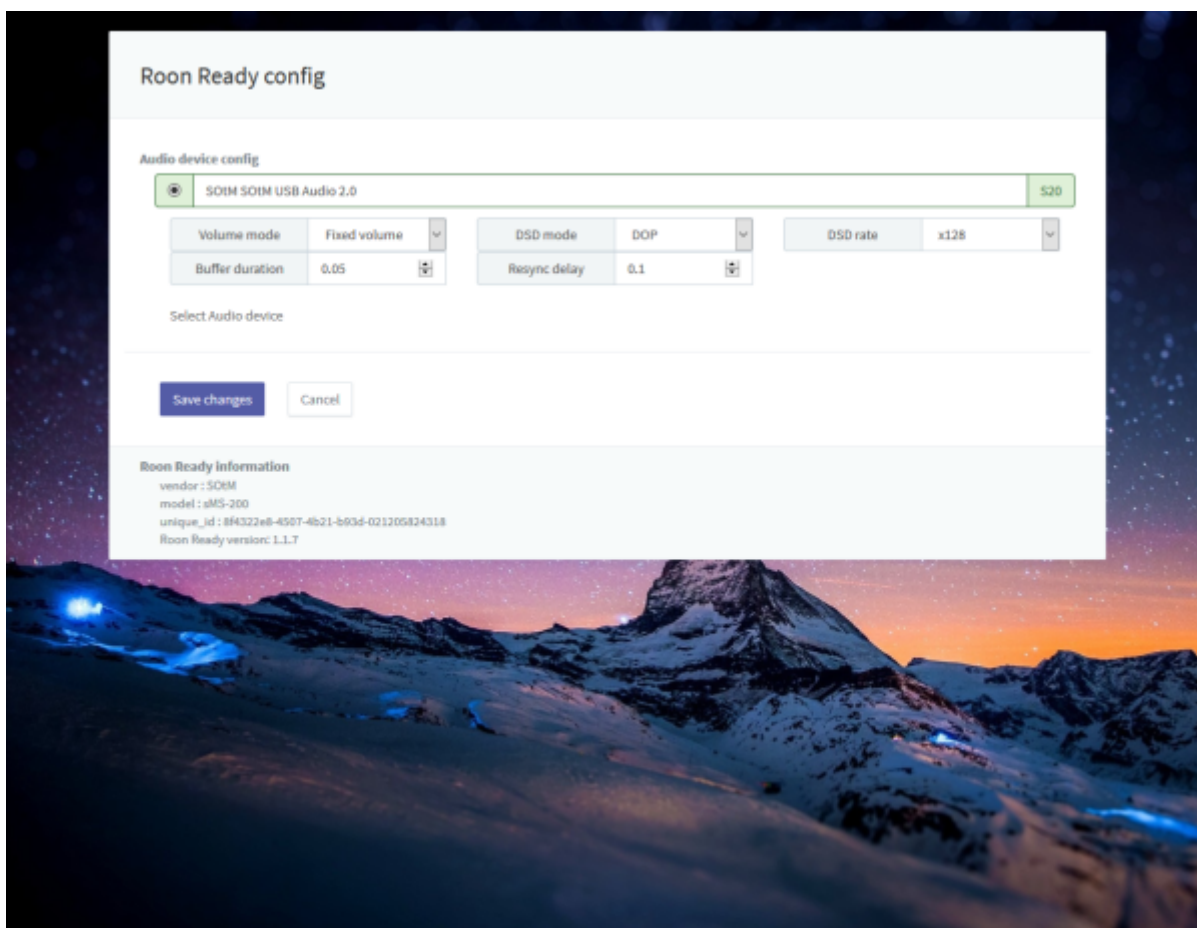

Roon

Roon 가 . Control, Output, Core Roon .

Roon Ready

Roon Ready Roon Server, Roon Remote . Roon Ready
RoonBridge , . hqplayer_naa

Roon Ready config

- **Audio device config:** USB DAC
- **Volume mode:** Fixed, Software, Device Controls
- **DSD mode:** DSD NONE, NATIVE, DOP, DCS, NATIVE/DOP, NATIVE/DCS
- **DSD rate:** DSD x64, x128, x256
- **Buffer duration:** 가