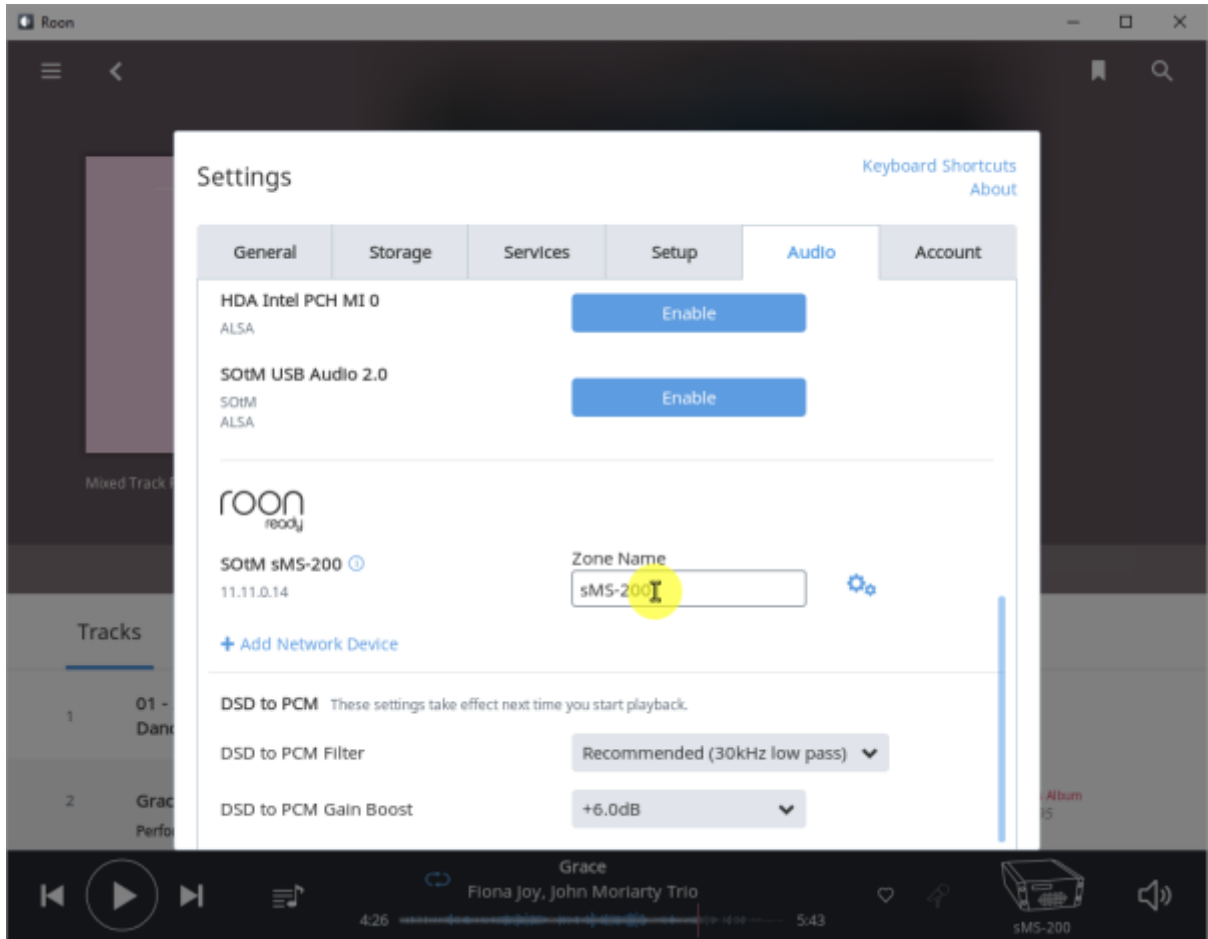

Roon

Roon 가 . Control, Output, Core Roon .

Roon Ready

Roon Ready Roon Server, Roon Remote . Roon Ready
RoonBridge , . hqplayer_naa

Roon Ready config

- **Audio device config:** USB DAC
- **Volume mode:** Fixed, Software, Device Controls
- **DSD mode:** DSD NONE, NATIVE, DOP, DCS, NATIVE/DOP, NATIVE/DCS
- **DSD rate:** DSD x64, x128, x256
- **Buffer duration:** 가

- Resync delay: 0.1 ~ 0.5 0.01

Roon Ready

Remote Roon Server Setting > Audio Roon Ready 'Active' Roon SMS-200

sMS-200 Audio zone

Roon Server

Roon Server Roon Core Roon Output

Roon Remote

[Roonlabs](#)