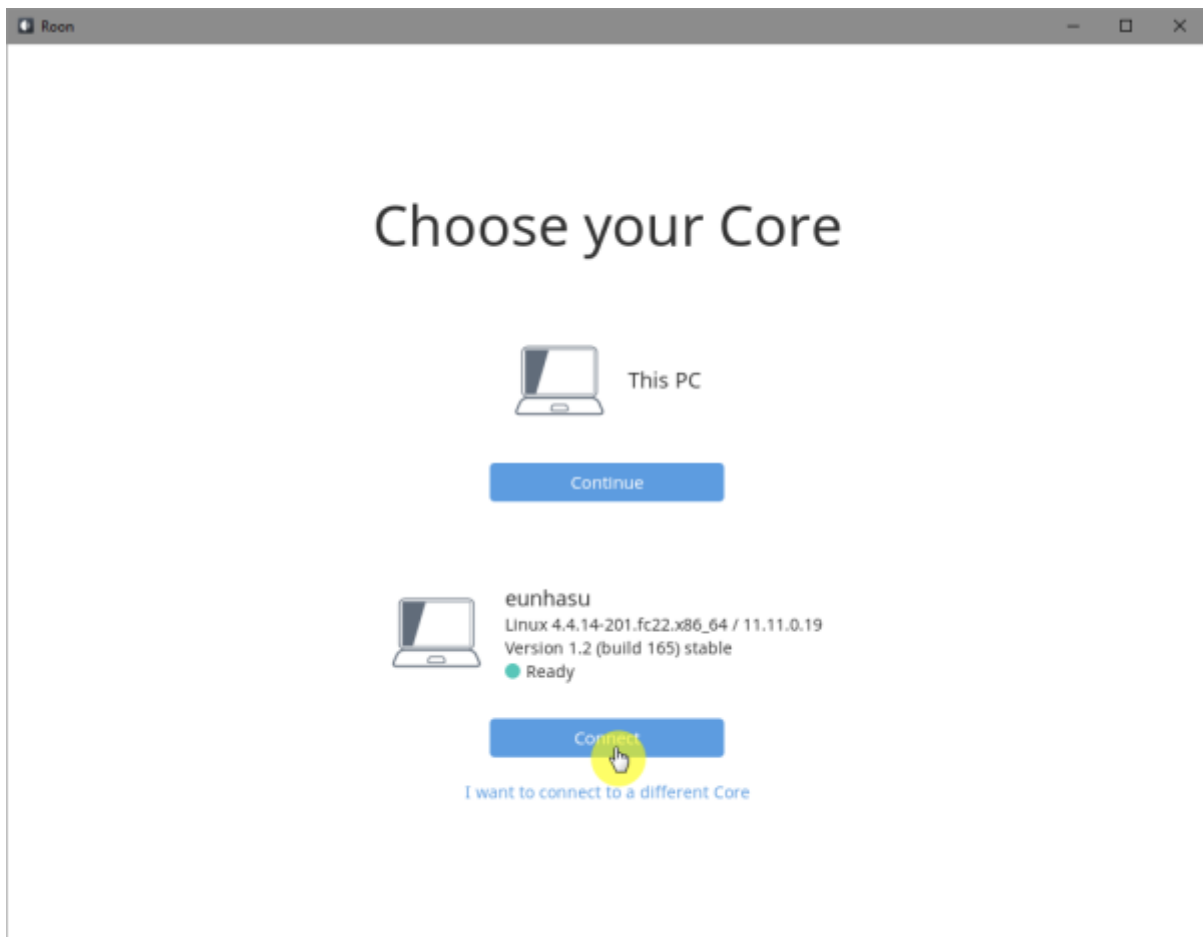

Roon Server 가 'Active'

Roon Desktop

Core

sMS-1000SQ

Core