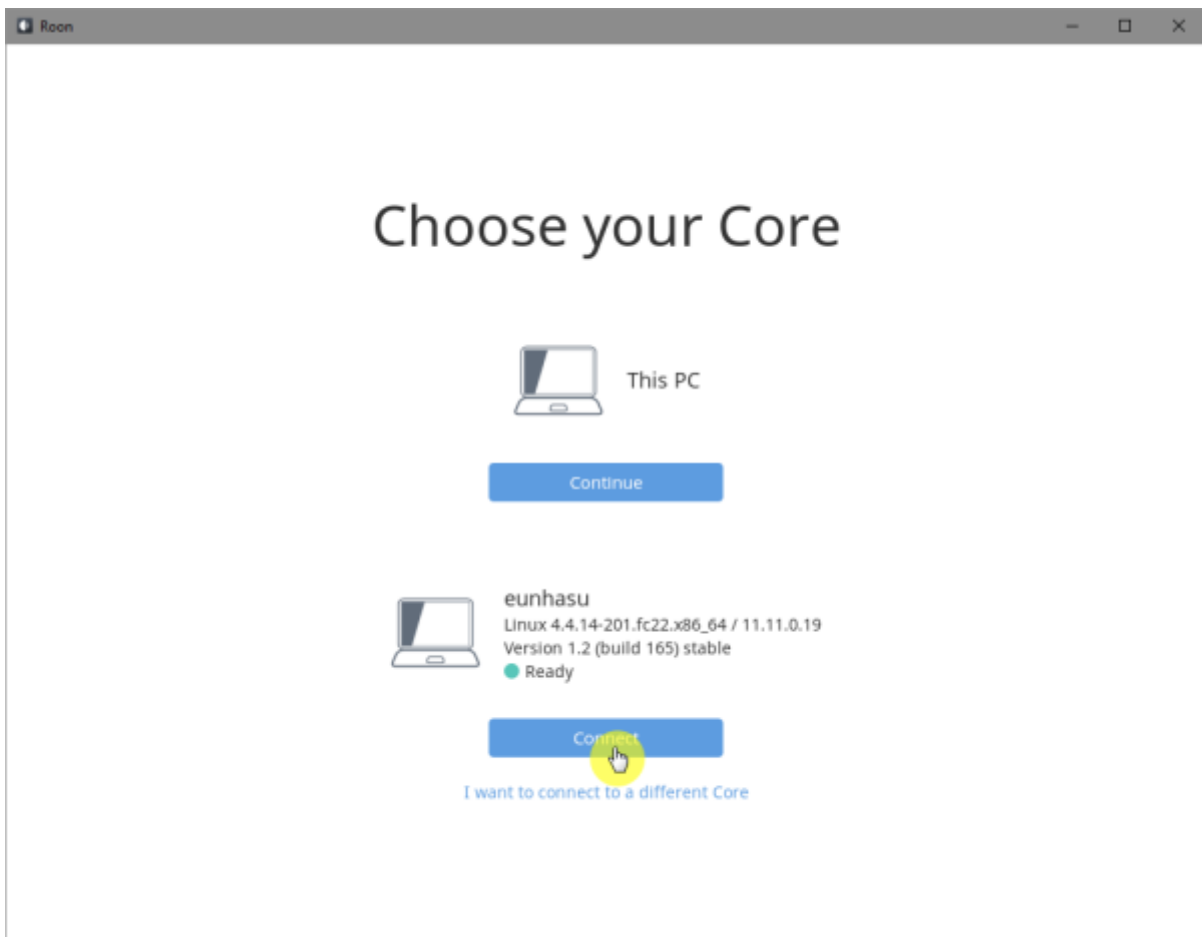

Roon Server 가 'Active'

Roon Desktop

Core

sMS-1000SQ

Core