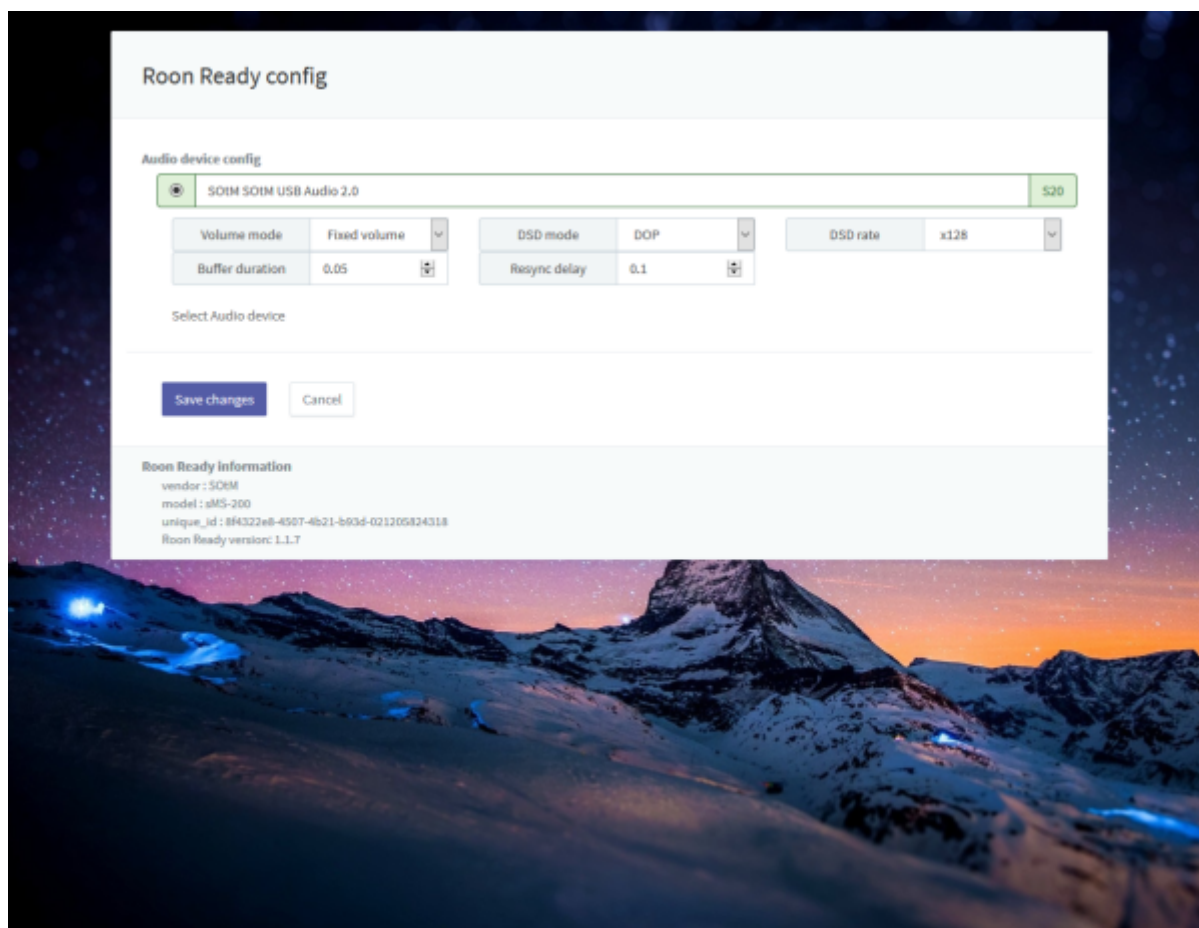

Roon

Roon 가 . Control, Output, Core . Roon .

Roon Ready

Roon Ready Roon Server, Roon Remote . Roon Ready
RoonBridge , . hqplayer_naa .

Roon Ready config

- **Audio device config:** USB DAC
- **Volume mode:** Fixed, Software, Device Controls
- **DSD mode:** DSD NONE, NATIVE, DOP, DCS, NATIVE/DOP, NATIVE/DCS
- **DSD rate:** DSD x64, x128, x256
- **Buffer duration:** 가