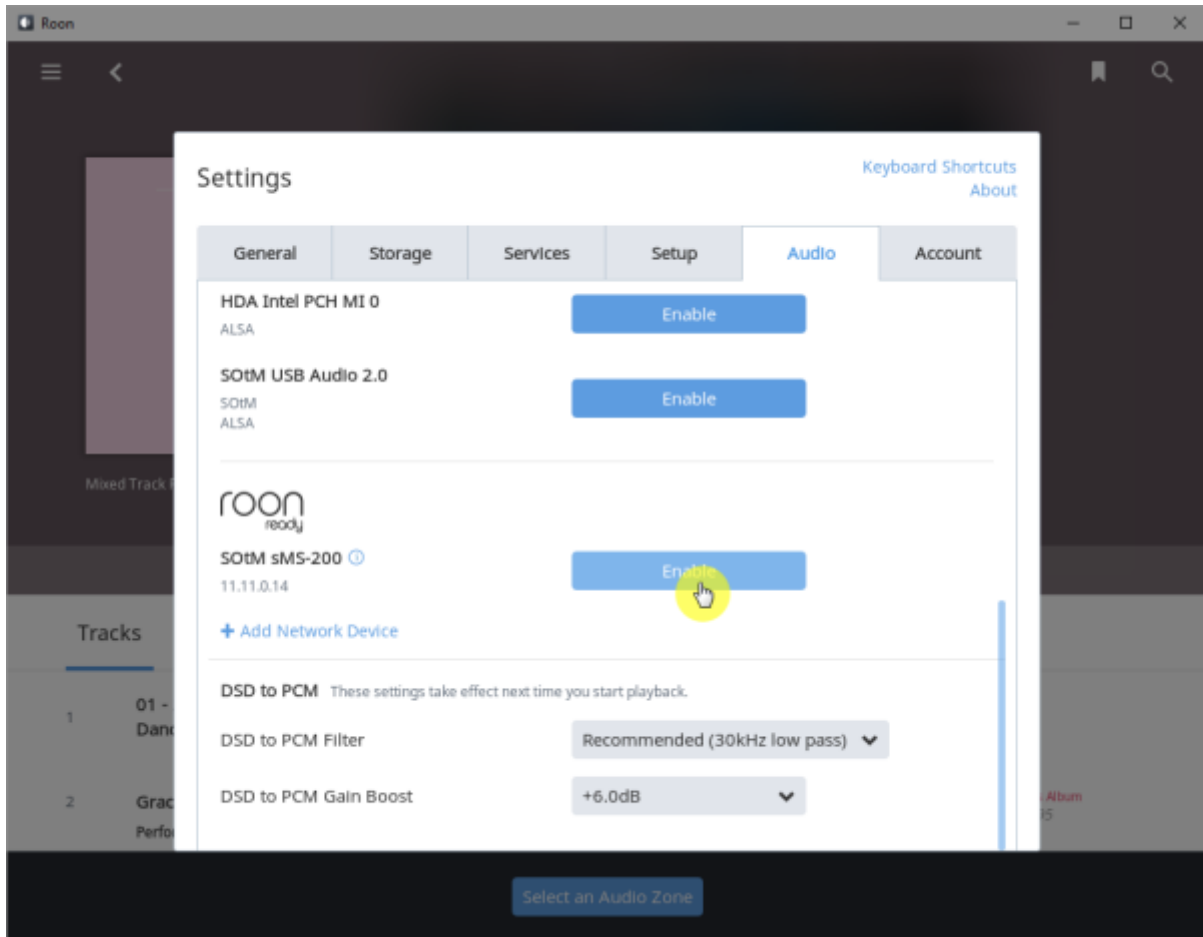

Roon

Roon

가

. Control, Output, Core

Roon

Roon Ready

Roon Ready Roon Server, Roon Remote

. Roon Ready

RoonBridge

. hqplayer_naa

Roon Ready config

- **Audio device config:** USB DAC
- **Volume mode:** Fixed, Software, Device Controls
- **DSD mode:** DSD NONE, NATIVE, DOP, DCS, NATIVE/DOP, NATIVE/DCS
- **DSD rate:** DSD x64, x128, x256
- **Buffer duration:** 가

- Resync delay: 0.1 ~ 0.5 0.01

Roon Ready

Roon Ready 'Active' . Roon Desktop Setting > Audio Roon
SMS-200 . Roon Remote . Roon Server
Roon Ready 'Active' . Roon Remote Setting > Audio Roon
SMS-200

sMS-200 Audio zone