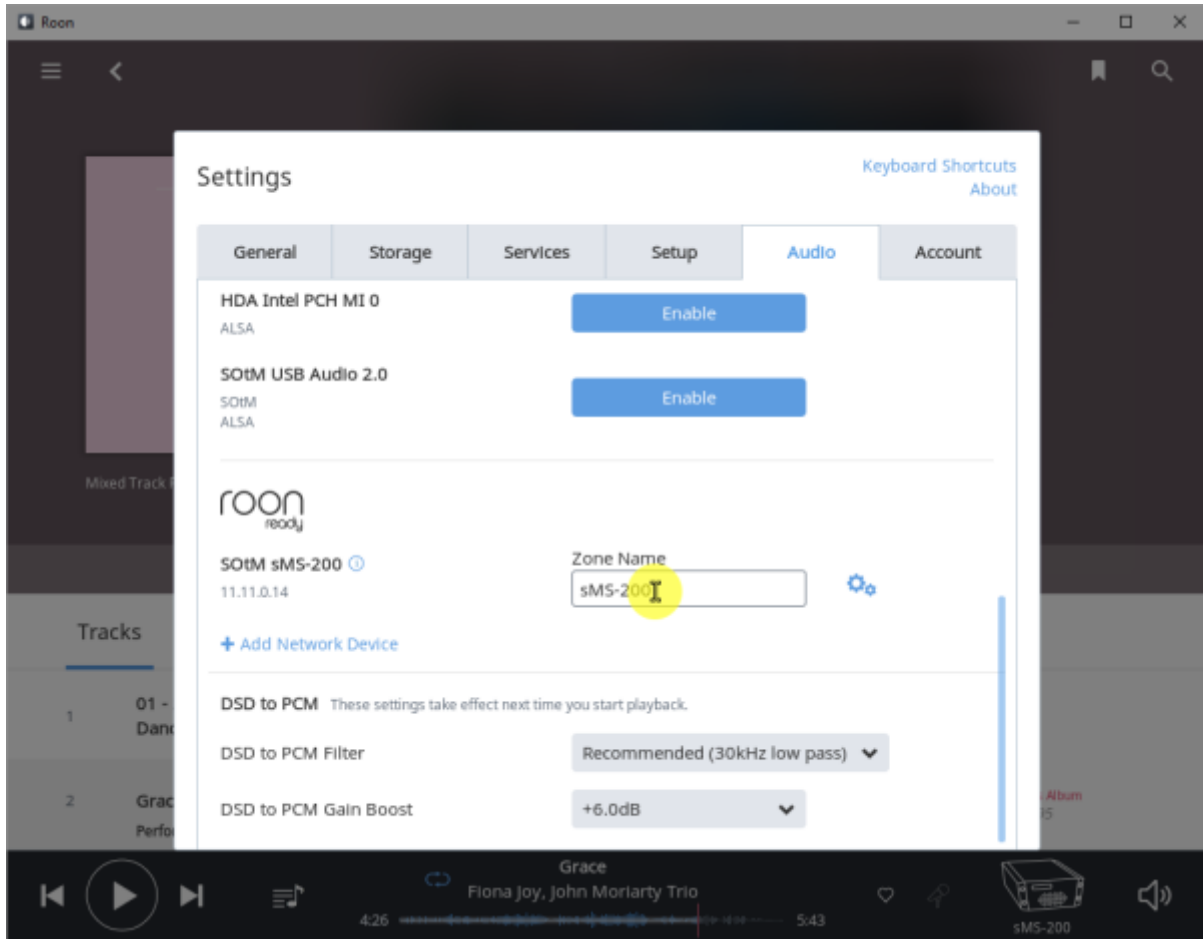

Roon

Roon 가 . Control, Output, Core . Roon .

Roon Ready

Roon Ready Roon Server, Roon Remote . Roon Ready
RoonBridge , . hqplayer_naa .

Roon Ready config

- **Audio device config:** USB DAC
- **Volume mode:** Fixed, Software, Device Controls
- **DSD mode:** DSD NONE, NATIVE, DOP, DCS, NATIVE/DOP, NATIVE/DCS
- **DSD rate:** DSD x64, x128, x256
- **Buffer duration:** 가

- **Resync delay:** 0.1 ~ 0.5 0.01

Roon Ready

Roon Ready 'Active' . Roon Desktop Setting > Audio Roon
 Ready SMS-200 .
 . Roon Ready 'Active' . Roon Remote Setting > Audio Roon
 Ready SMS-200 .

sMS-200 Audio zone