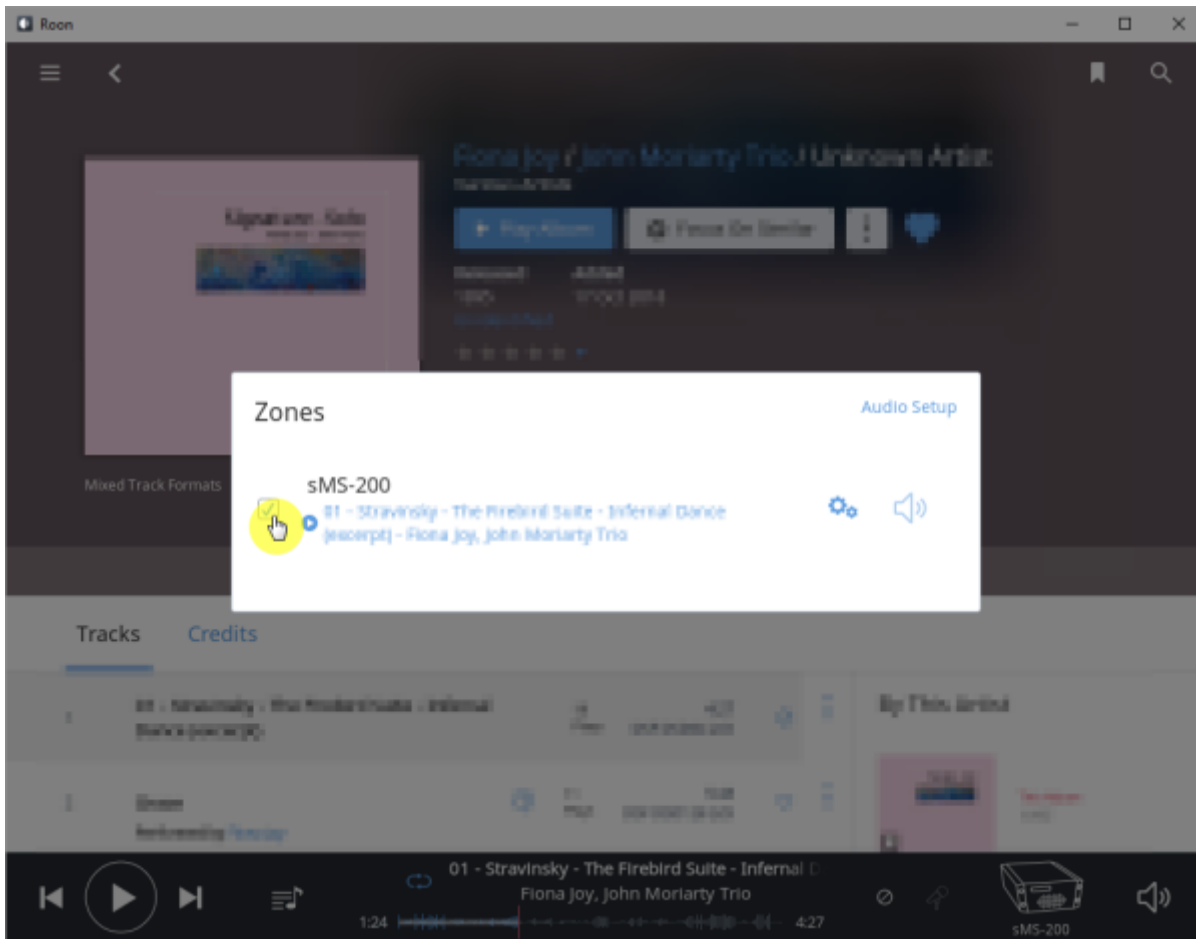

- Resync delay: 0.1 ~ 0.5 0.01

Roon Ready

Roon Ready 'Active' . Roon Desktop Setting > Audio Roon
SMS-200 . Roon Remote . Roon Server
Roon Ready 'Active' . Roon Remote Setting > Audio Roon
SMS-200

sMS-200 Audio zone

Roon Server

Roon Server Roon Core Roon Output

Roon Remote

[Roonlabs](#)

Roon Server

Roon Server

'Active'

Roon Server 가 'Active'