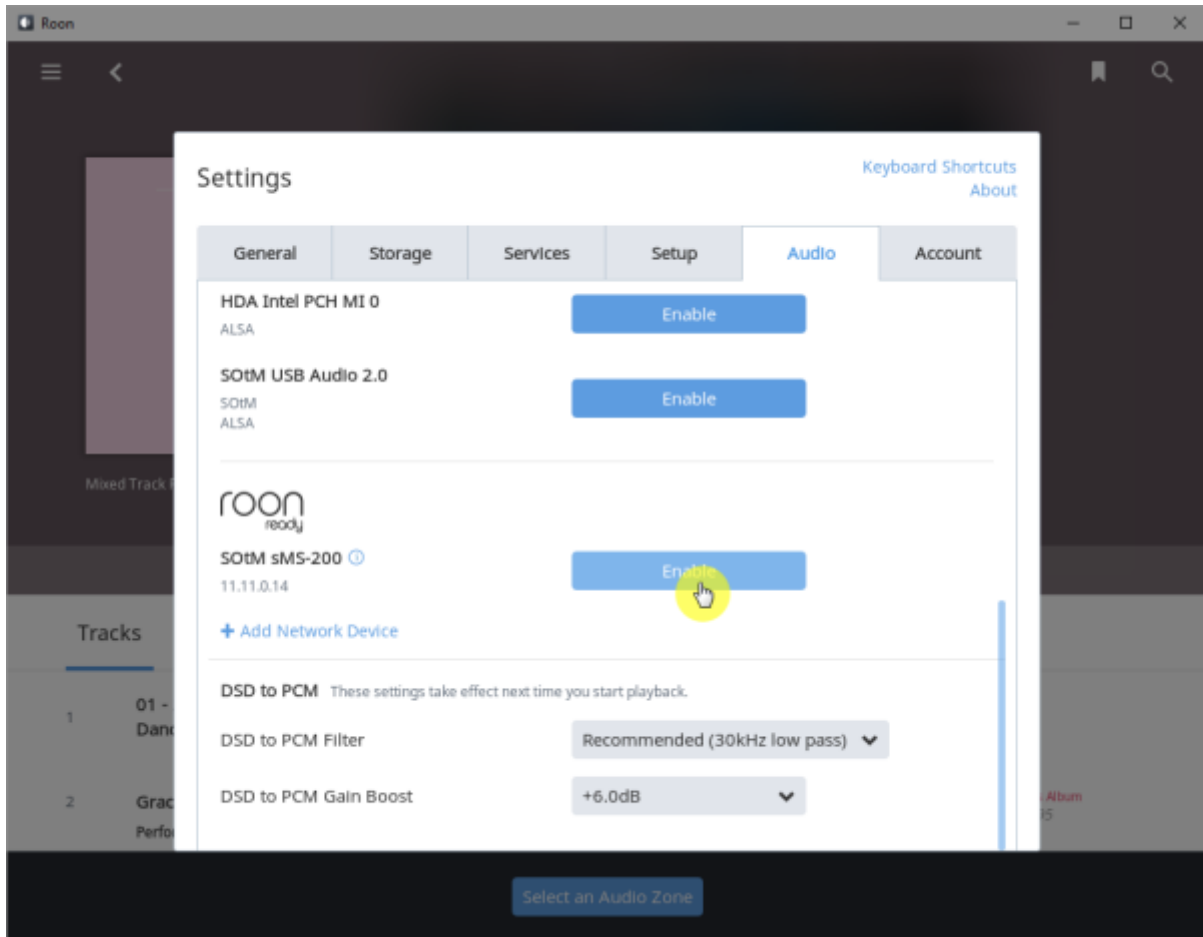

- Resync delay: 0.1 ~ 0.5 0.01

Roon Ready

Roon Ready 'Active' . Roon Desktop Setting > Audio Roon
SMS-200 . Roon Remote . Roon Server
Roon Ready 'Active' . Roon Remote Setting > Audio Roon
SMS-200