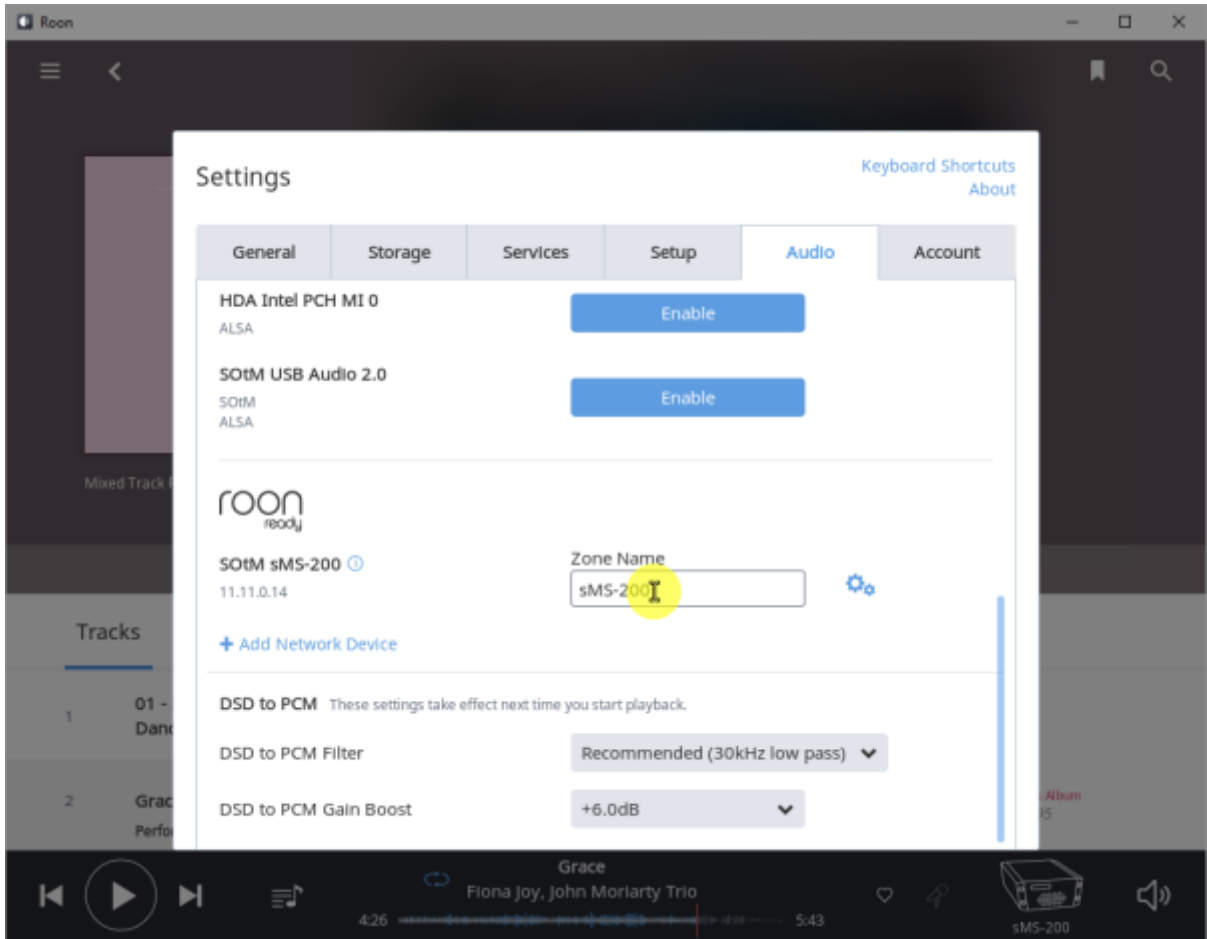

RoonBridge

. hqplayer_naa

Roon Ready config

- **Audio device config:** USB DAC
- **Volume mode:** Fixed, Software, Device Controls
- **DSD mode:** DSD NONE, NATIVE, DOP, DCS, NATIVE/DOP, NATIVE/DCS
- **DSD rate:** DSD x64, x128, x256
- **Buffer duration:** 가

- Resync delay: 0.1 ~ 0.5 0.01

Roon Ready

Roon Ready 'Active' . Roon Desktop Setting > Audio Roon
SMS-200 . Roon Remote . Roon Server
Roon Ready 'Active' . Roon Remote Setting > Audio Roon
SMS-200

sMS-200 Audio zone