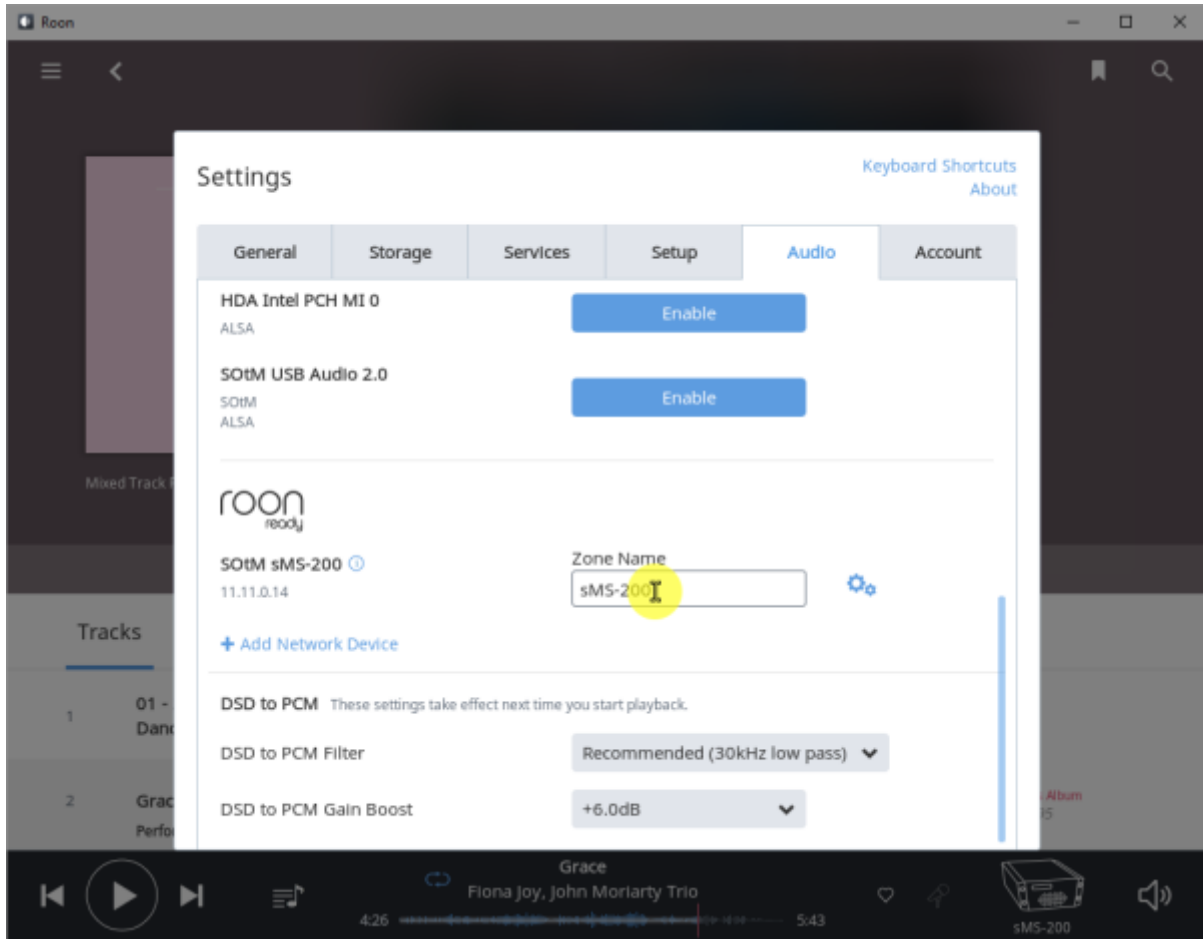

Roon

Roon 가 . Control, Output, Core . Roon .

Roon Ready

Roon Ready Roon Server, Roon Remote . Roon Ready
RoonBridge , . hqplayer_naa .

Roon Ready config

- **Audio device config:** USB DAC
- **Volume mode:** Fixed, Software, Device Controls
- **DSD mode:** DSD NONE, NATIVE, DOP, DCS, NATIVE/DOP, NATIVE/DCS
- **DSD rate:** DSD x64, x128, x256
- **Buffer duration:** 가

- **Resync delay:** 0.1 ~ 0.5 0.01 .

Roon Ready

Roon Ready 'Active' . Roon Desktop Setting > Audio Roon
SMS-200 .
Roon Ready 'Active' . Roon Remote Setting > Audio Roon
SMS-200 .

sMS-200 Audio zone

Roon Server