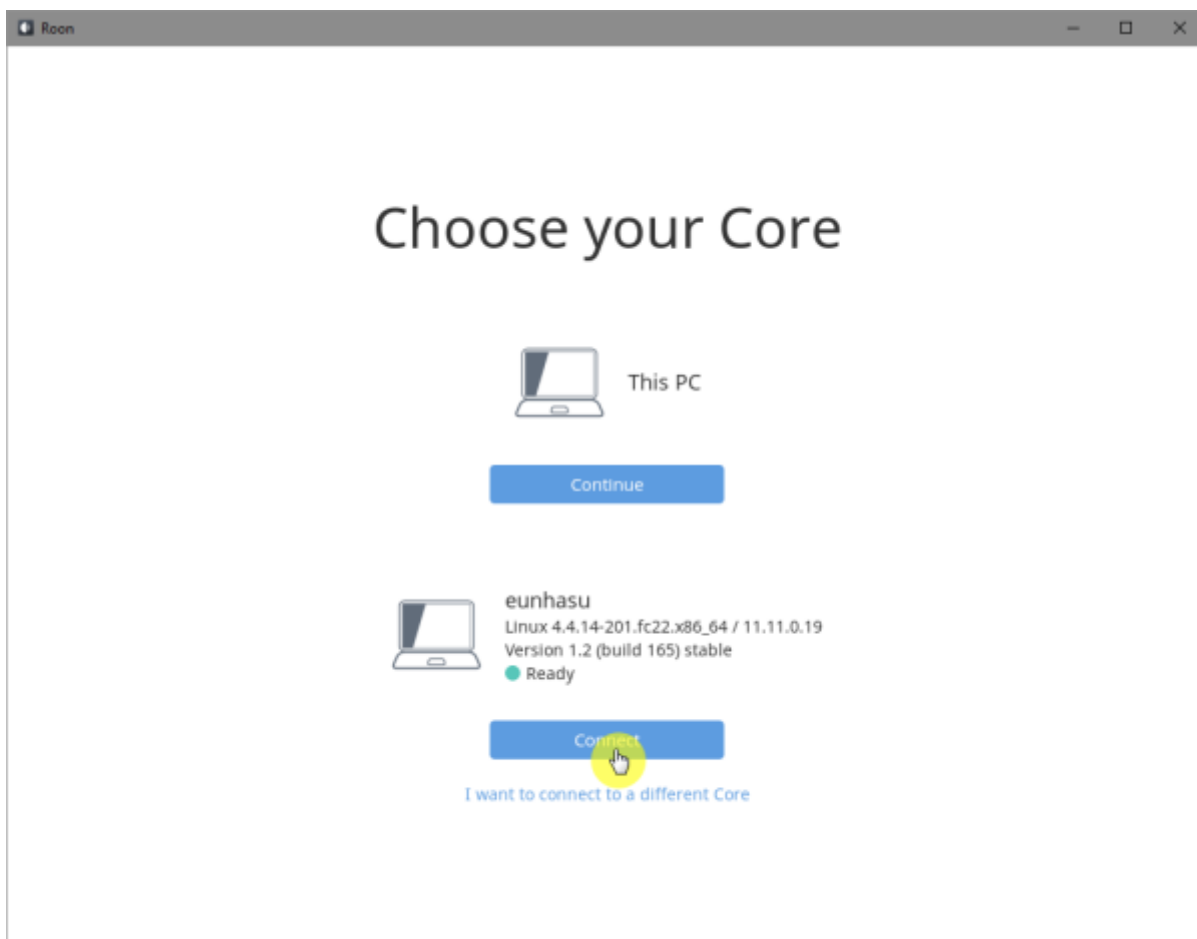

Roon Server 가 'Active'

Roon Desktop

Core

sMS-1000SQ

Core