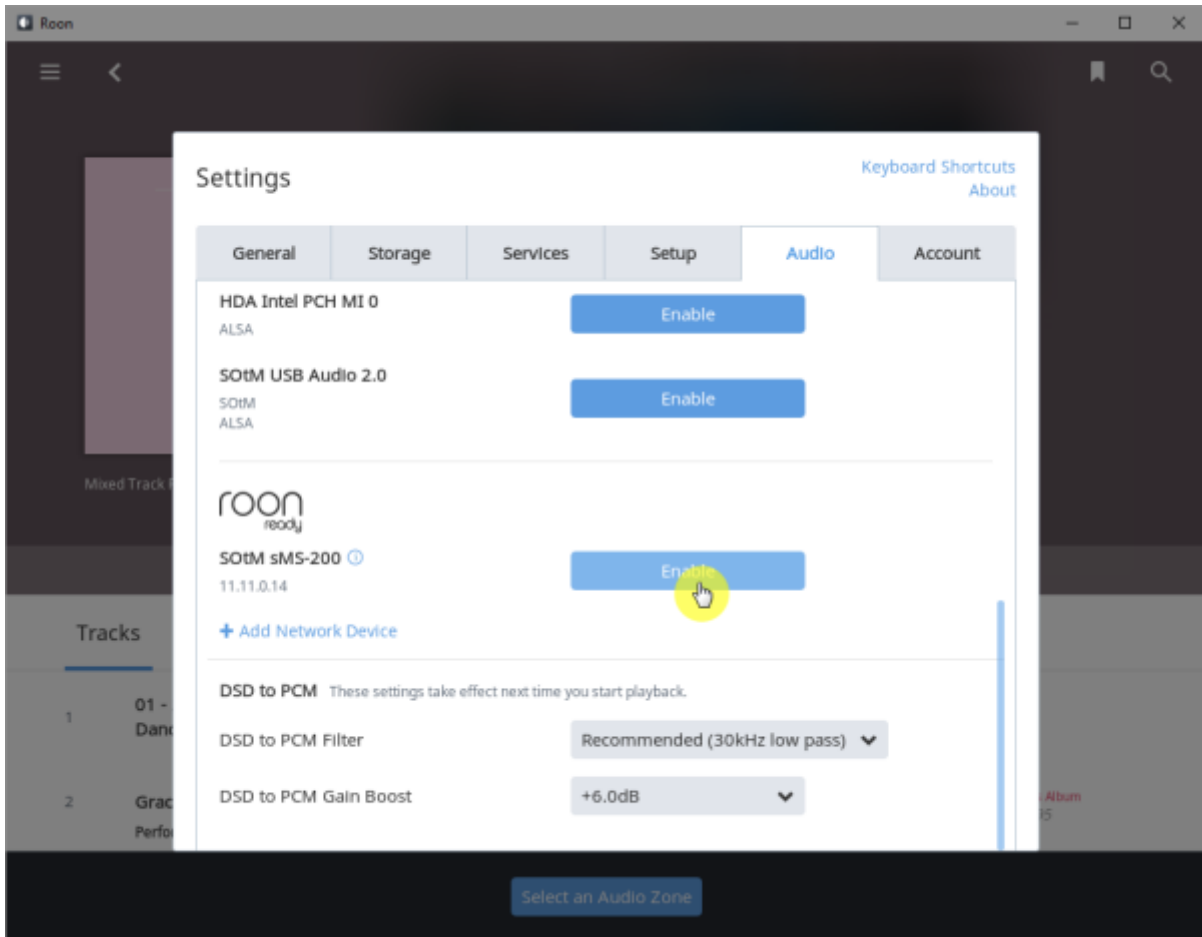

Roon

Roon 가 . Control, Output, Core . Roon .

Roon Ready

Roon Ready Roon Server, Roon Remote . Roon Ready
RoonBridge , . hqplayer_naa .

Roon Ready config

- **Audio device config:** USB DAC
- **Volume mode:** Fixed, Software, Device Controls
- **DSD mode:** DSD NONE, NATIVE, DOP, DCS, NATIVE/DOP, NATIVE/DCS
- **DSD rate:** DSD x64, x128, x256
- **Buffer duration:** 가

- **Resync delay:** 0.1 ~ 0.5 0.01

Roon Ready

Roon Ready 'Active' . Roon Desktop Setting > Audio Roon
 Ready SMS-200 .
 . Roon Ready 'Active' . Roon Remote Setting > Audio Roon
 Ready SMS-200 .

sMS-200 Audio zone