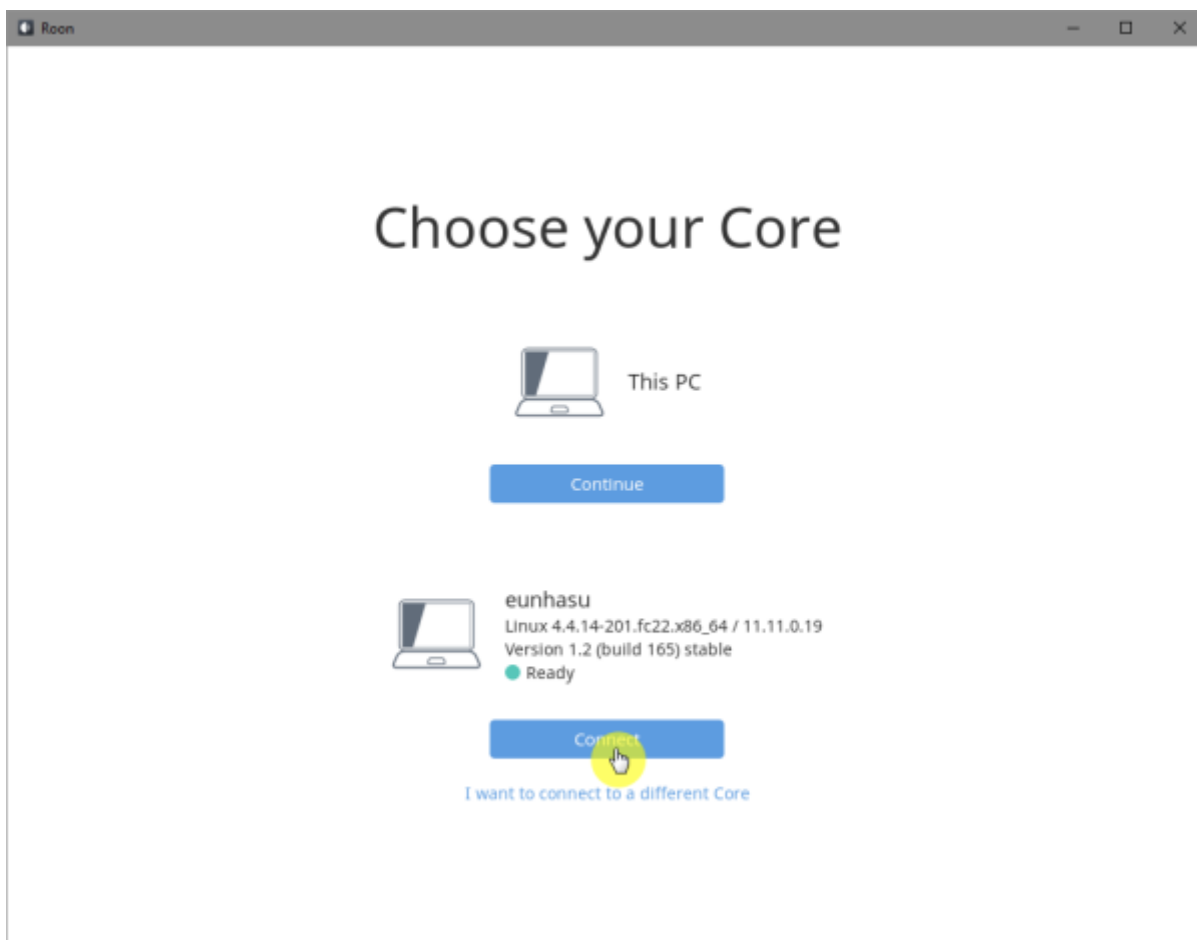

Roon Server

Roon Server Roon Core Roon Output

Roon Remote

[Roonlabs](#)

Roon Server

Roon Server

Roon Server 가 (Active) Roon Desktop Core SMS-1000SQ Core

Core