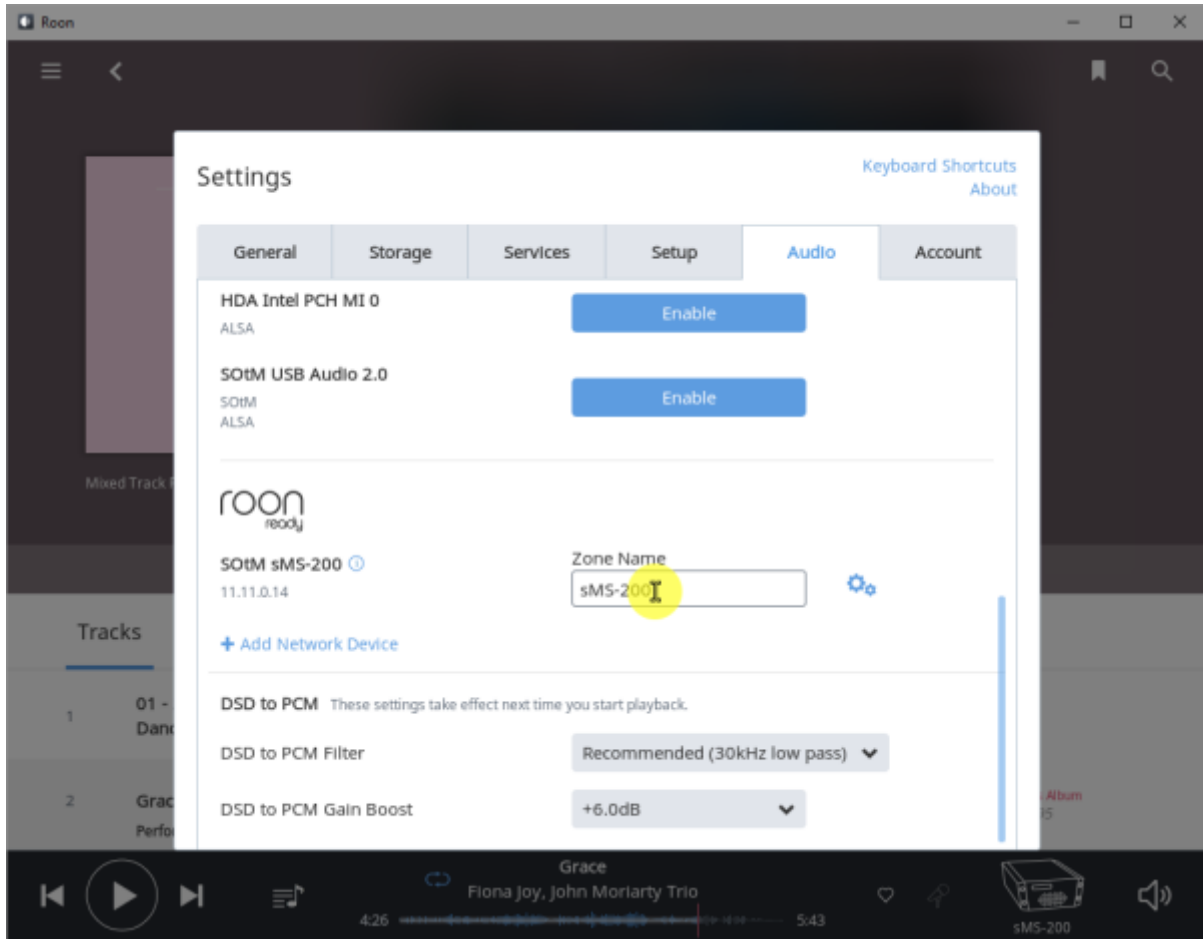

## Roon Ready config

- **Audio device config:** USB DAC
- **Volume mode:** Fixed, Software, Device Controls
- **DSD mode:** DSD NONE, NATIVE, DOP, DCS, NATIVE/DOP, NATIVE/DCS
- **DSD rate:** DSD x64, x128, x256
- **Buffer duration:** 가

# Roon Ready

Roon Ready 'Active' . Roon Desktop Setting > Audio Roon  
SMS-200 .  
Roon Ready 'Active' . Roon Remote Setting > Audio Roon  
SMS-200 .

sMS-200 Audio zone