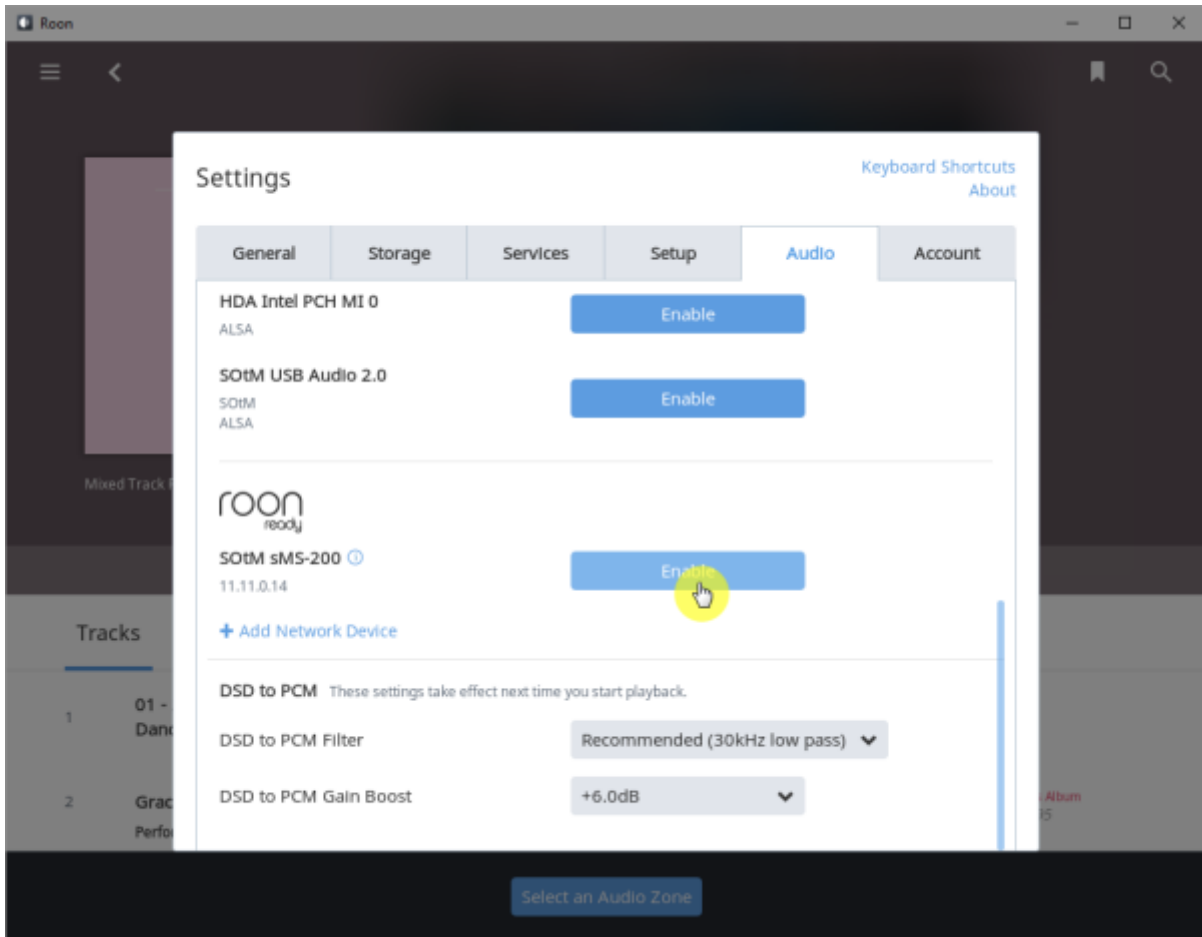

Roon

Roon

가

. Control, Output, Core

Roon

Roon Ready

Roon Ready Roon Server, Roon Remote

. Roon Ready

RoonBridge

. hqplayer_uaa

Roon Ready config

- **Audio device config:** USB DAC
- **Volume mode:** Fixed, Software, Device Controls
- **DSD mode:** DSD NONE, NATIVE, DOP, DCS, NATIVE/DOP, NATIVE/DCS
- **DSD rate:** DSD x64, x128, x256
- **Buffer duration:** 가

- **Resync delay:** 0.1 ~ 0.5 0.01 .

Roon Ready

Roon Ready 'Active' . Roon Desktop Setting > Audio Roon
SMS-200 .
Roon Ready 'Active' . Roon Remote Setting > Audio Roon
SMS-200 .

sMS-200 Audio zone

Roon Server