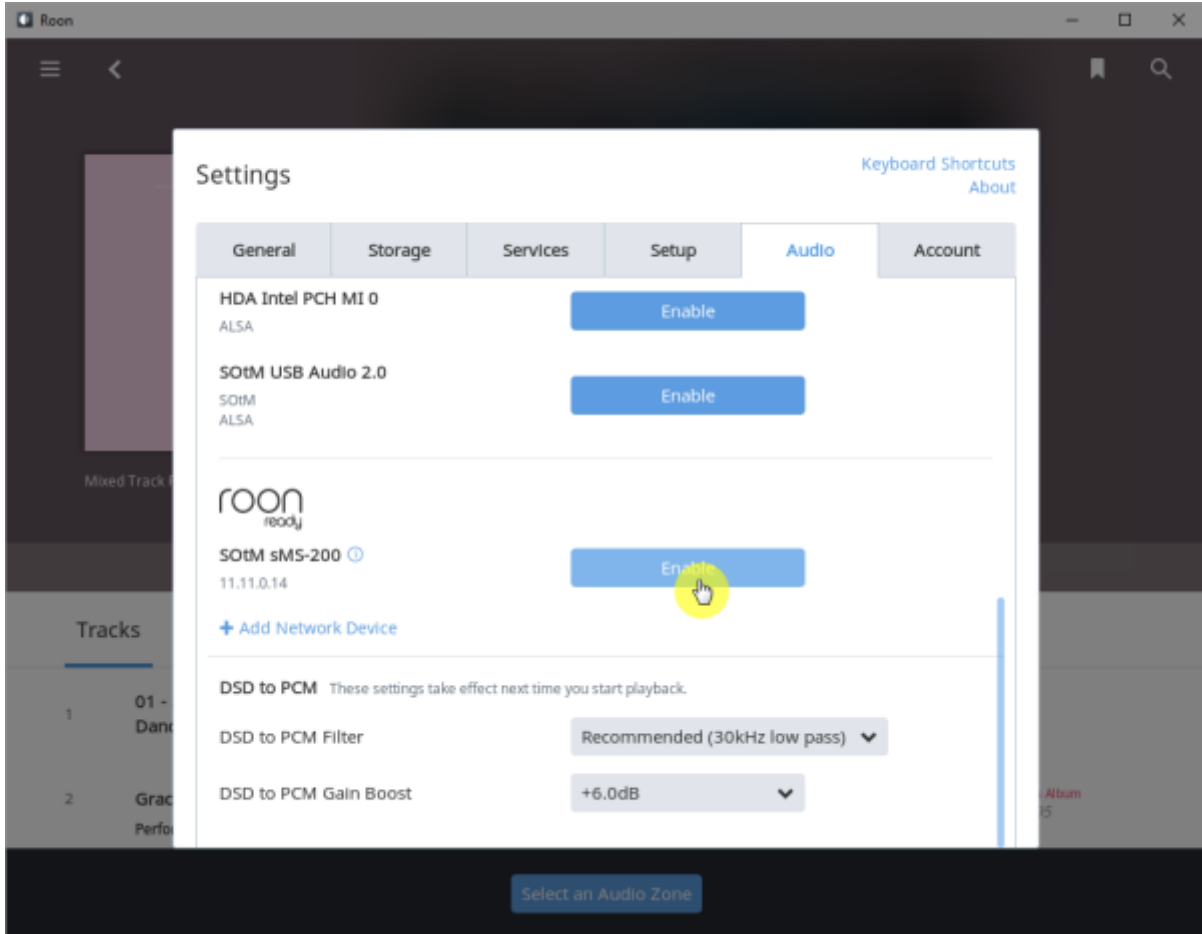

## Roon Ready config

- **Audio device config:** USB DAC
- **Volume mode:** Fixed, Software, Device Controls
- **DSD mode:** DSD NONE, NATIVE, DOP, DCS, NATIVE/DOP, NATIVE/DCS
- **DSD rate:** DSD x64, x128, x256
- **Buffer duration:** 가

# Roon Ready

Roon Ready 'Active' . Roon Desktop Setting > Audio Roon  
SMS-200 .  
Roon Ready 'Active' . Roon Remote Setting > Audio Roon  
SMS-200 .

sMS-200 Audio zone