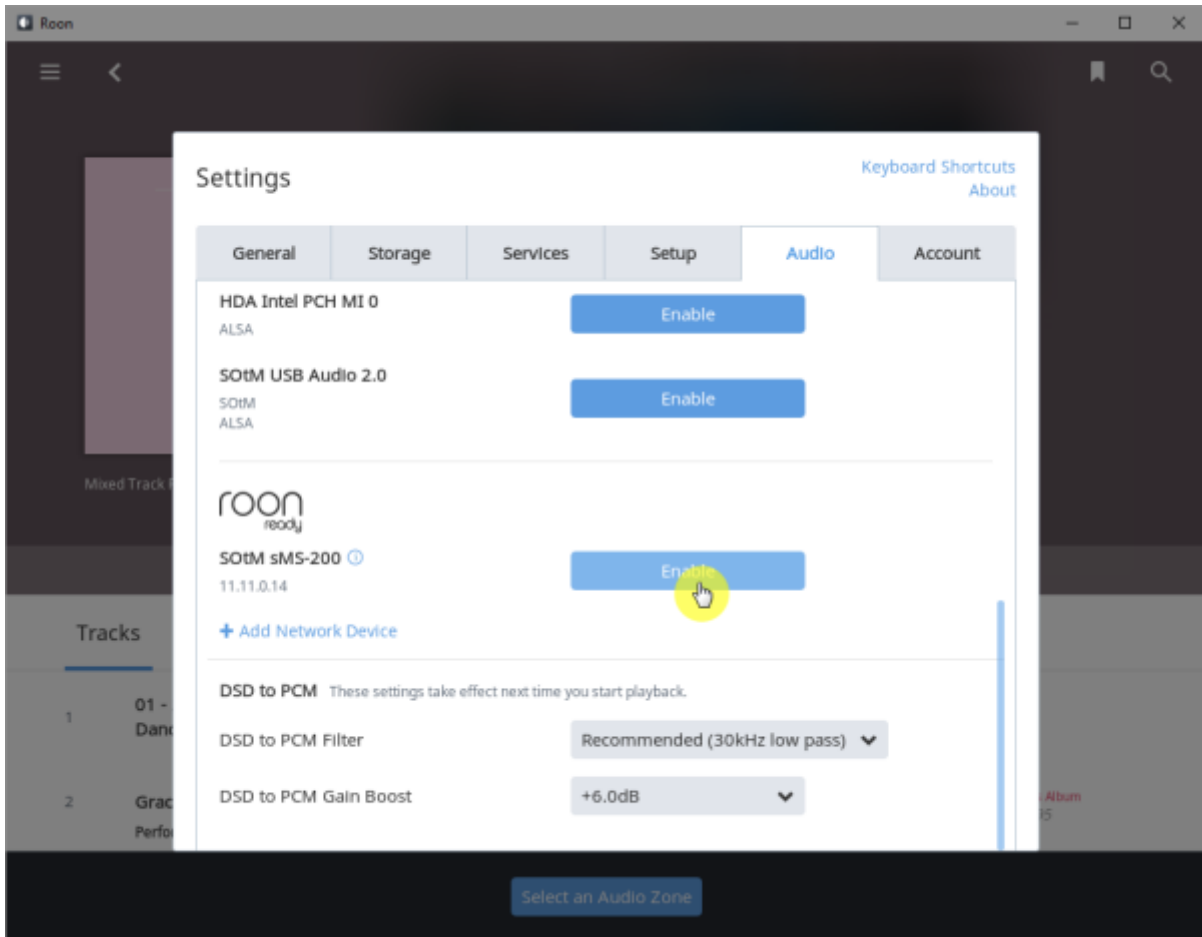

Roon

Roon 가 . Control, Output, Core . Roon .

Roon Ready

Roon Ready Roon Server, Roon Remote . Roon Ready .
RoonBridge , . hqplayer_naa .

Roon Ready config

- **Audio device config:** USB DAC
- **Volume mode:** Fixed, Software, Device Controls
- **DSD mode:** DSD NONE, NATIVE, DOP, DCS, NATIVE/DOP, NATIVE/DCS
- **DSD rate:** DSD x64, x128, x256
- **Buffer duration:** 가

- Resync delay: 0.1 ~ 0.5 0.01

Roon Ready

Roon Ready 'Active' . Roon Desktop Setting > Audio Roon
SMS-200 . Roon Remote . Roon Server
Roon Ready 'Active' . Roon Remote Setting > Audio Roon
SMS-200

sMS-200 Audio zone