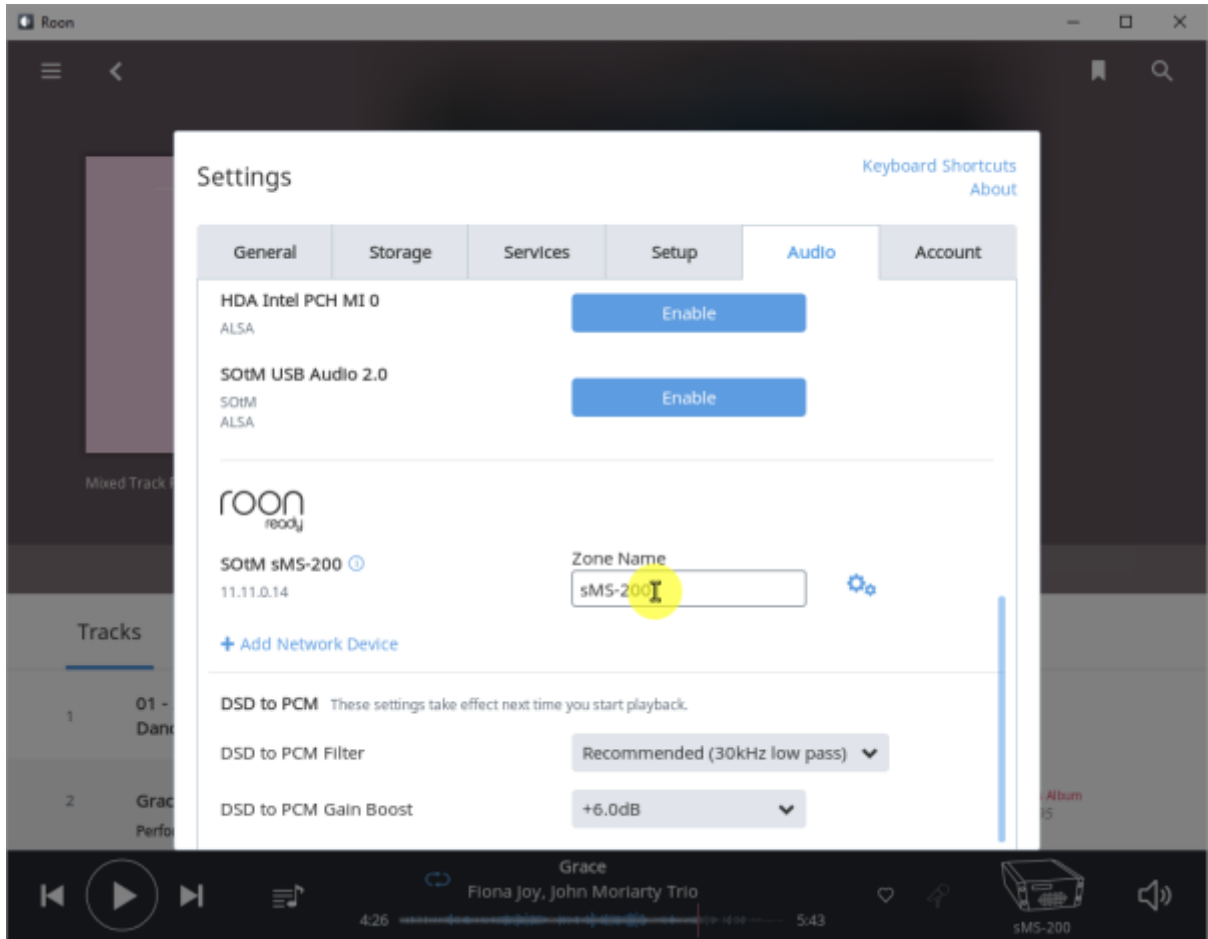

Roon

Roon 가 . Control, Output, Core . Roon .

Roon Ready

Roon Ready Roon Server, Roon Remote . Roon Ready .
RoonBridge , . hqplayer_naa .

Roon Ready config

- **Audio device config:** USB DAC
- **Volume mode:** Fixed, Software, Device Controls
- **DSD mode:** DSD NONE, NATIVE, DOP, DCS, NATIVE/DOP, NATIVE/DCS
- **DSD rate:** DSD x64, x128, x256
- **Buffer duration:** 가

- Resync delay: 0.1 ~ 0.5 0.01

Roon Ready

Roon Ready 'Active' . Roon Desktop Setting > Audio Roon
SMS-200 . Roon Remote . Roon Server
Roon Ready 'Active' . Roon Remote Setting > Audio Roon
SMS-200

sMS-200 Audio zone