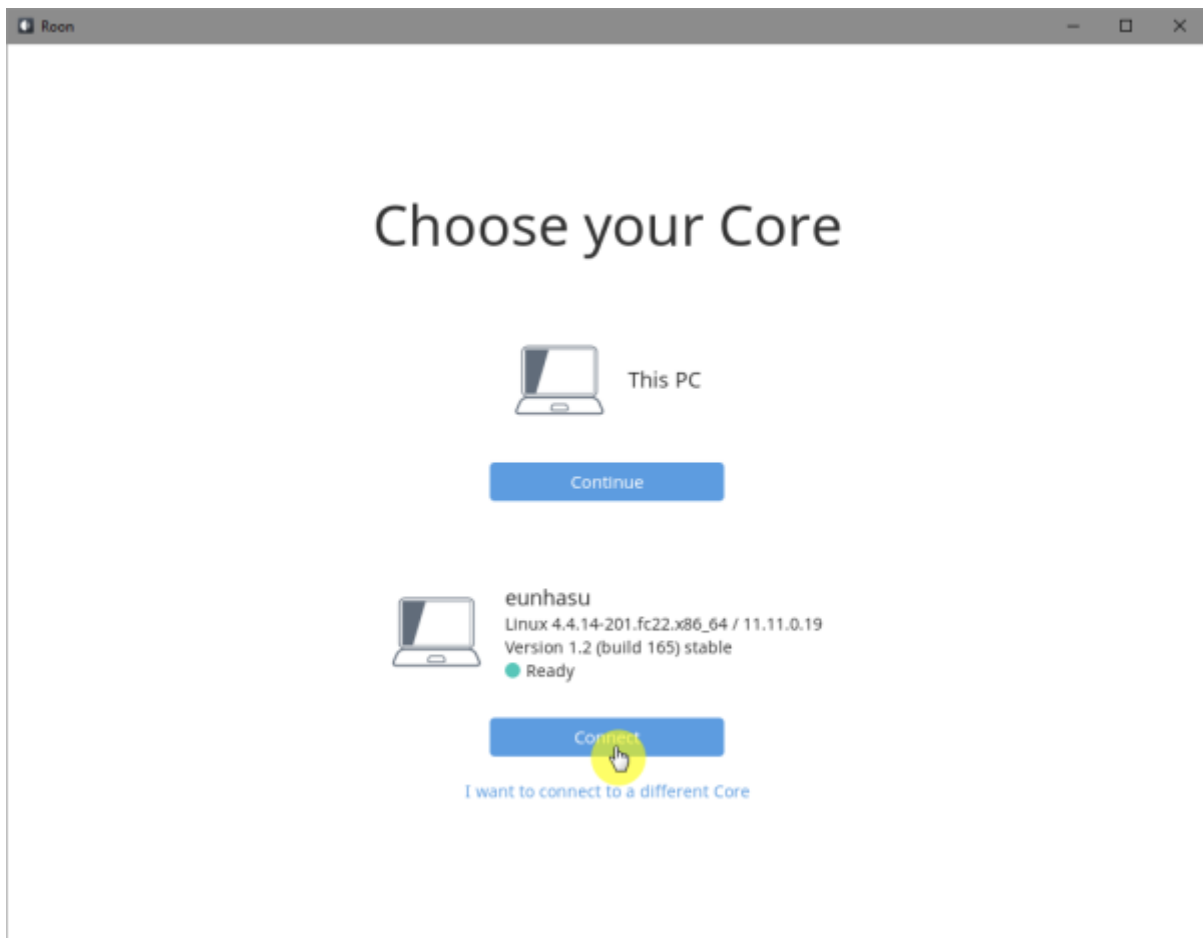

Roon Server Roon Core Roon Output

Roon Remote

[Roonlabs](#)

Roon Server

Roon Server

Roon Server 가 (Active) Roon Desktop Core SMS-1000SQ Core

Core

Audio Zone