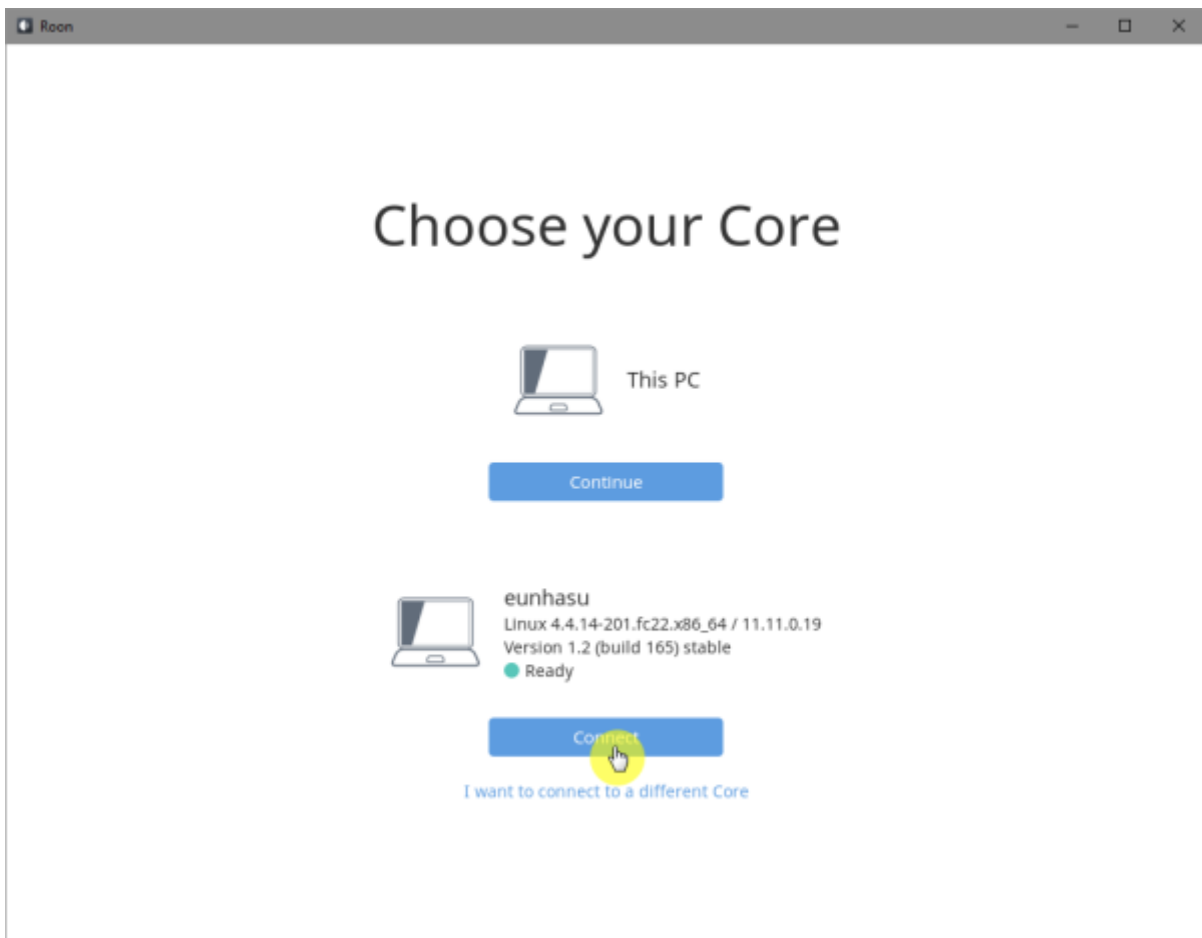

Roon Server 가 (Active) Roon Desktop Core SMS-1000SQ Core