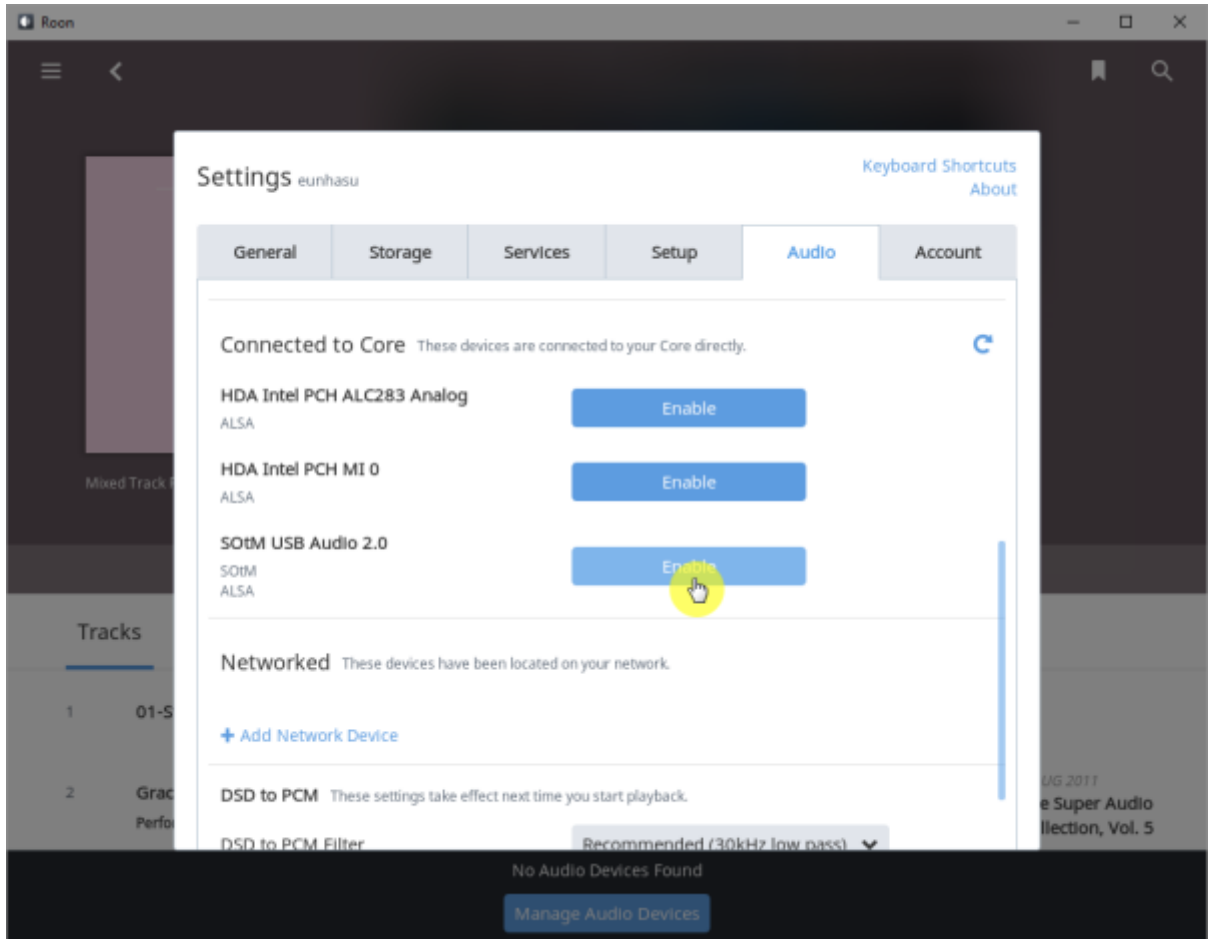

- Resync delay: 0.1 ~ 0.5 0.01

Roon Ready

Roon Ready 'Active' . Roon Desktop Setting > Audio Roon
SMS-200 . Roon Remote . Roon Server
Roon Ready 'Active' . Roon Remote Setting > Audio Roon
SMS-200

sMS-200 Audio zone

Roon Server

Roon Server Roon Core Roon Output

Roon Remote

[Roonlabs](#)

Roon Server

Roon Server

Roon Server 가 (Active) Roon Desktop Core SMS-1000SQ Core

Core