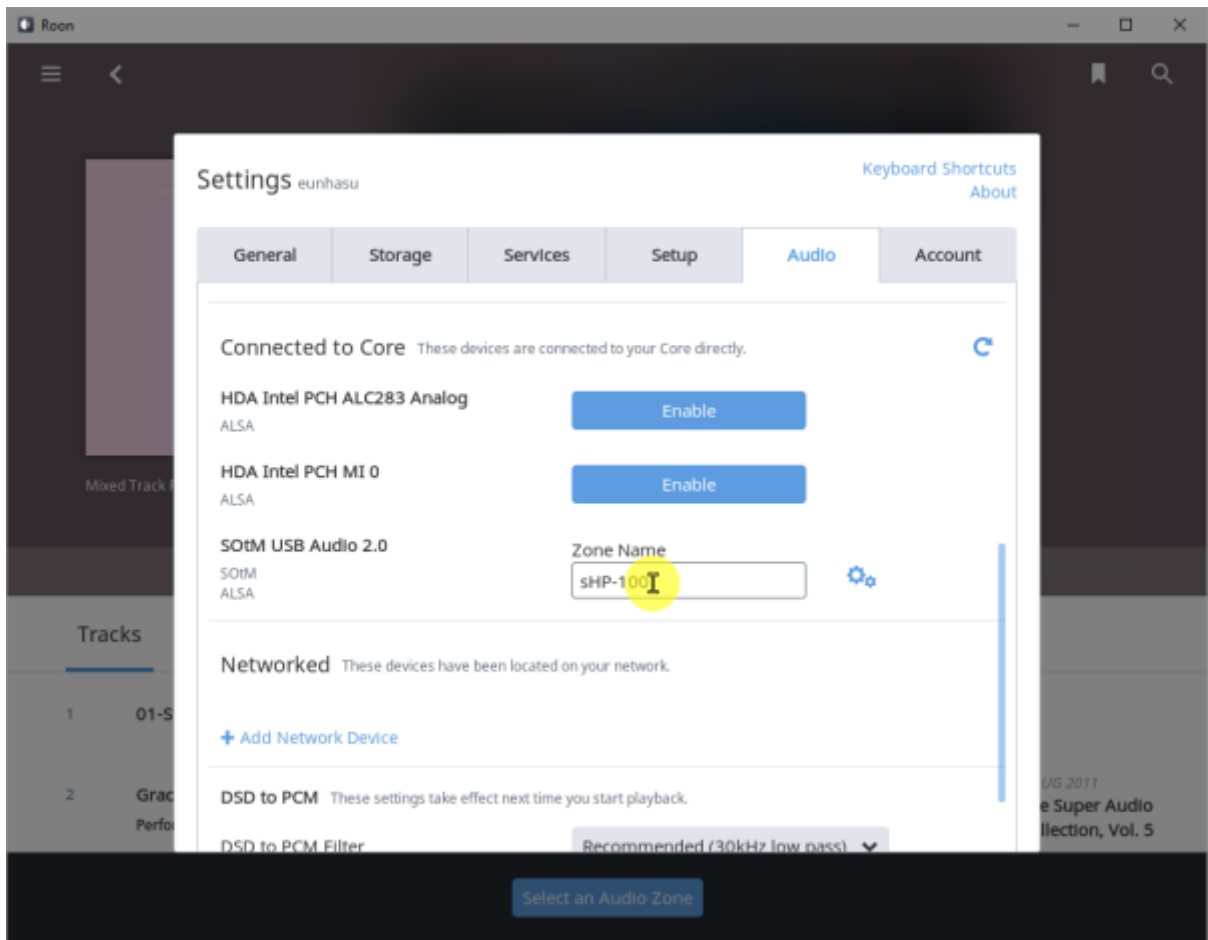

Roon Server

Roon Server Roon Core Roon Output

Roon Remote

[Roonlabs](#)

Roon Server

Roon Server

Roon Server 가 (Active) Roon Desktop Core SMS-1000SQ Core

Core