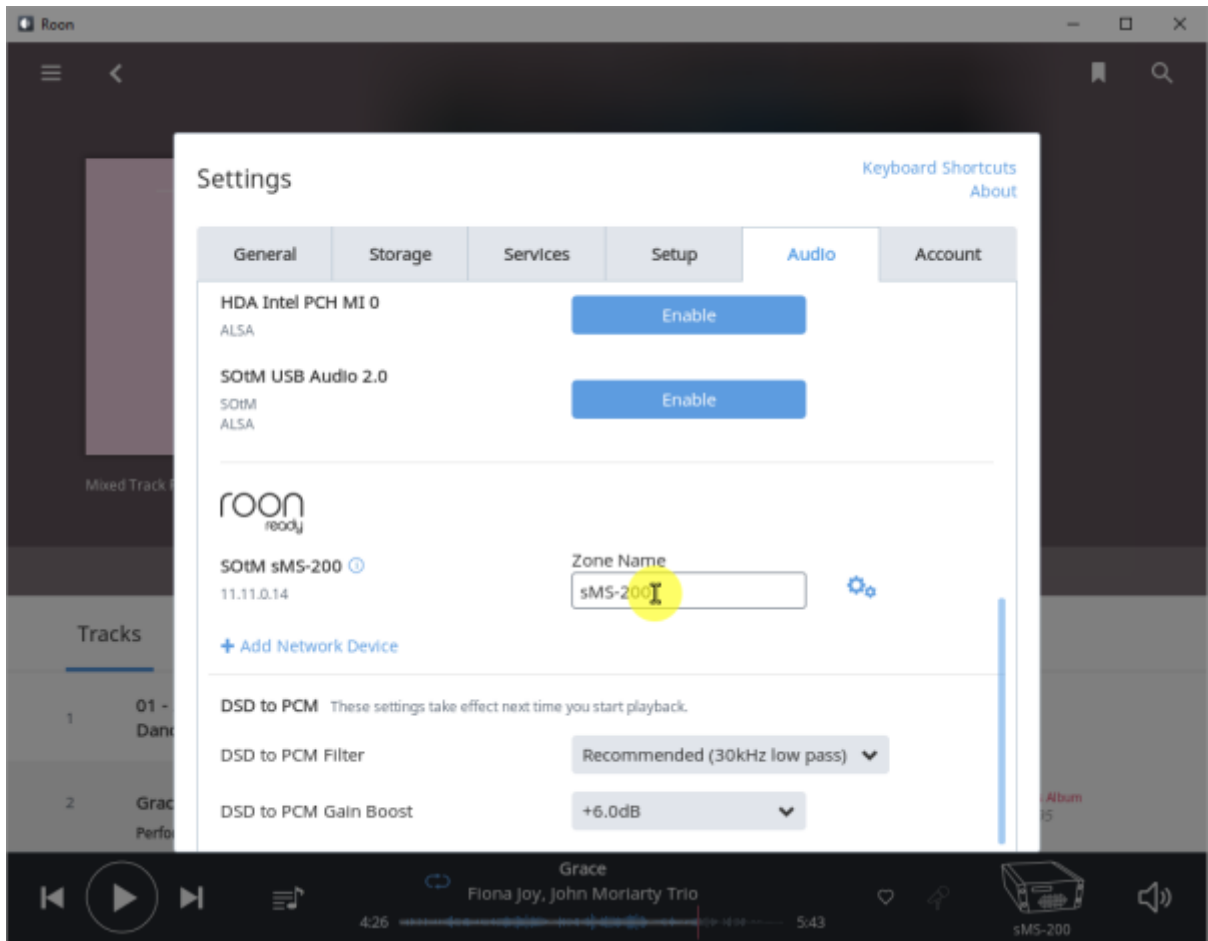

RoonBridge

. hqplayer_uaa

Roon Ready config

- **Audio device config:** USB DAC
- **Volume mode:** Fixed, Software, Device Controls
- **DSD mode:** DSD NONE, NATIVE, DOP, DCS, NATIVE/DOP, NATIVE/DCS
- **DSD rate:** DSD x64, x128, x256
- **Buffer duration:** 가

- **Resync delay:** 0.1 ~ 0.5 0.01 .

Roon Ready

Roon Ready 'Active' . Roon Desktop Setting > Audio Roon
SMS-200 .
Roon Ready 'Active' . Roon Remote Setting > Audio Roon
SMS-200 .

sMS-200 Audio zone

Roon Server