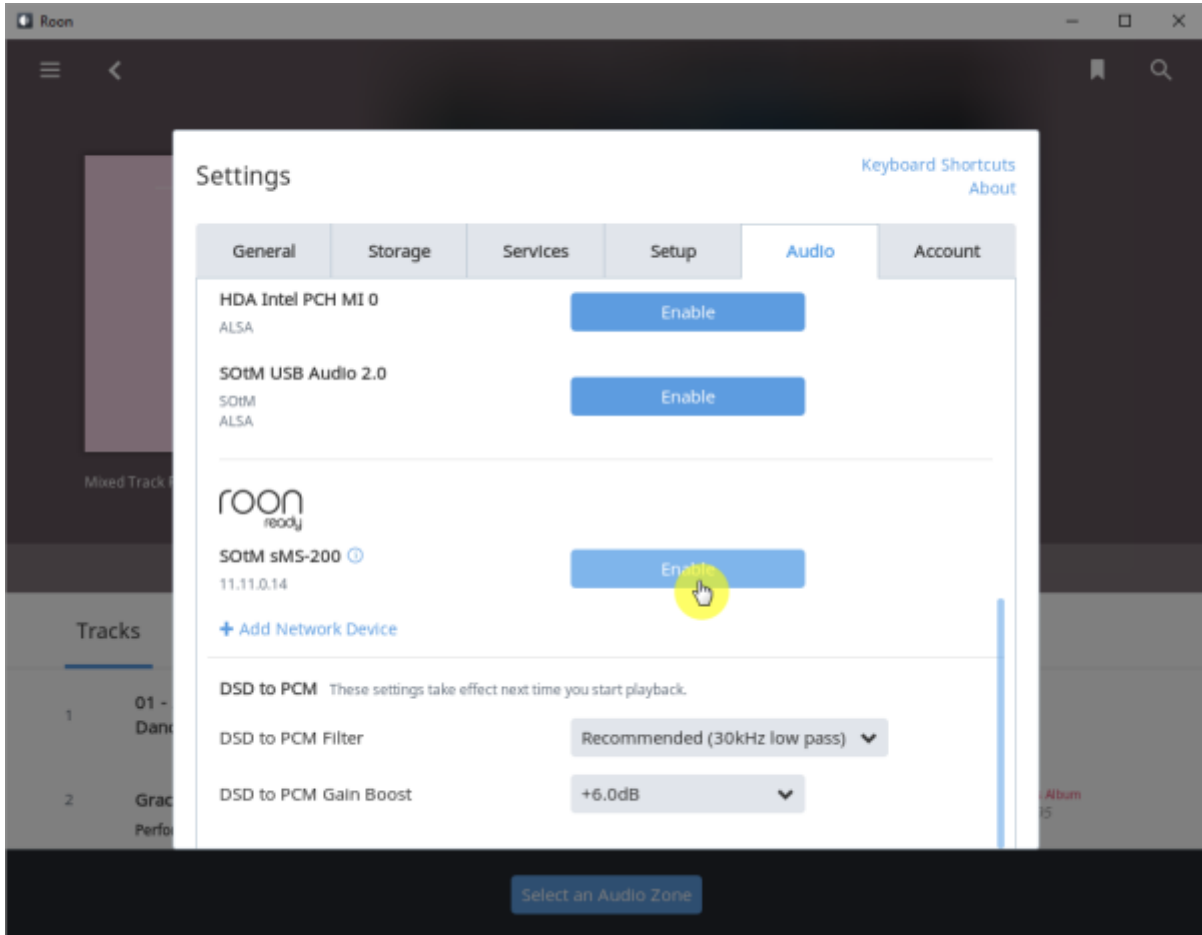

# Roon Ready

Roon Ready

'Active'  
SMS-200

Roon Desktop

Setting > Audio

Roon

Audio Zone

# Roon Server

Roon Server   Roon Core   Roon Output   Roon Remote   [Roonlabs](#)