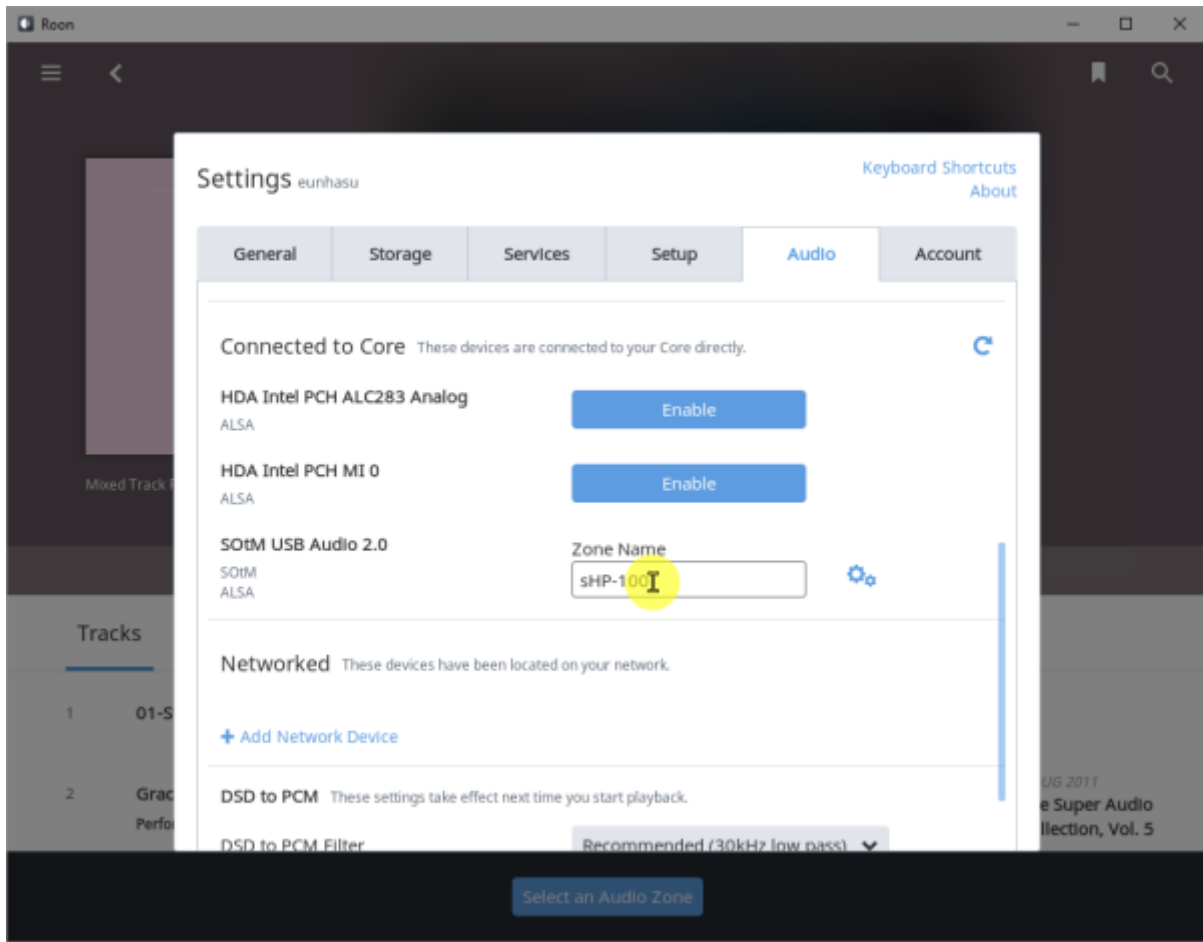

Roon Server

Roon Server Roon Core Roon Output Roon Remote [Roonlabs](#)

Roon Server

[Roon Server](#)

[Roon Server](#) 가 (Active) Roon Desktop Core SMS-1000SQ Core

Core

Audio Zone

: 2017/01/25 00:23