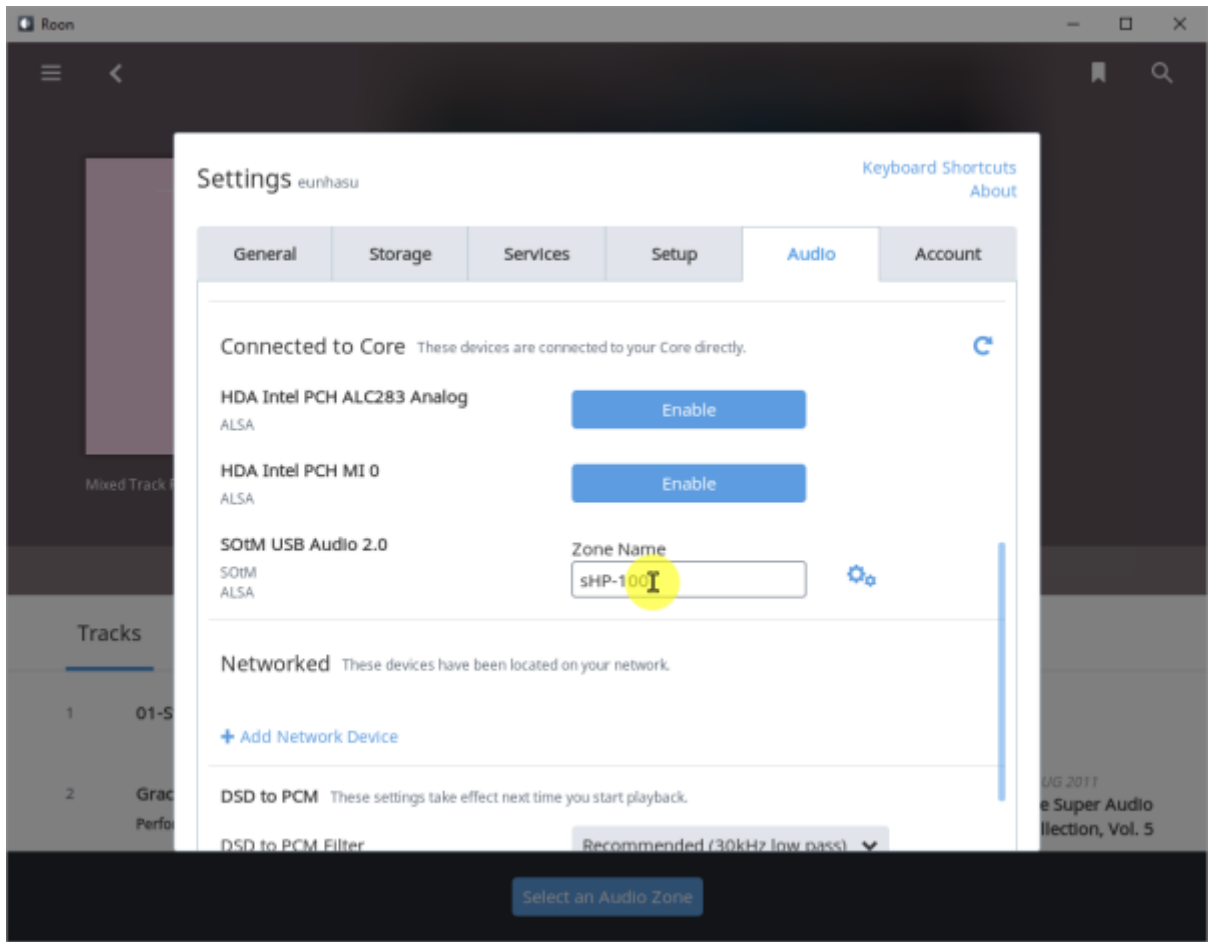

# Roon Server

Roon Server   Roon Core   Roon Output   Roon Remote   [Roonlabs](#)

# Roon Server

[Roon Server](#)

[Roon Server](#) 가 (Active)   Roon Desktop   Core   SMS-1000SQ   Core

Core

Audio Zone

: 2017/01/25 00:23

From:  
<https://www.docs.sotm-audio.com/> - **SOTM docs**

Permanent link:  
<https://www.docs.sotm-audio.com/doku.php?id=ko:roon&rev=1485321800>