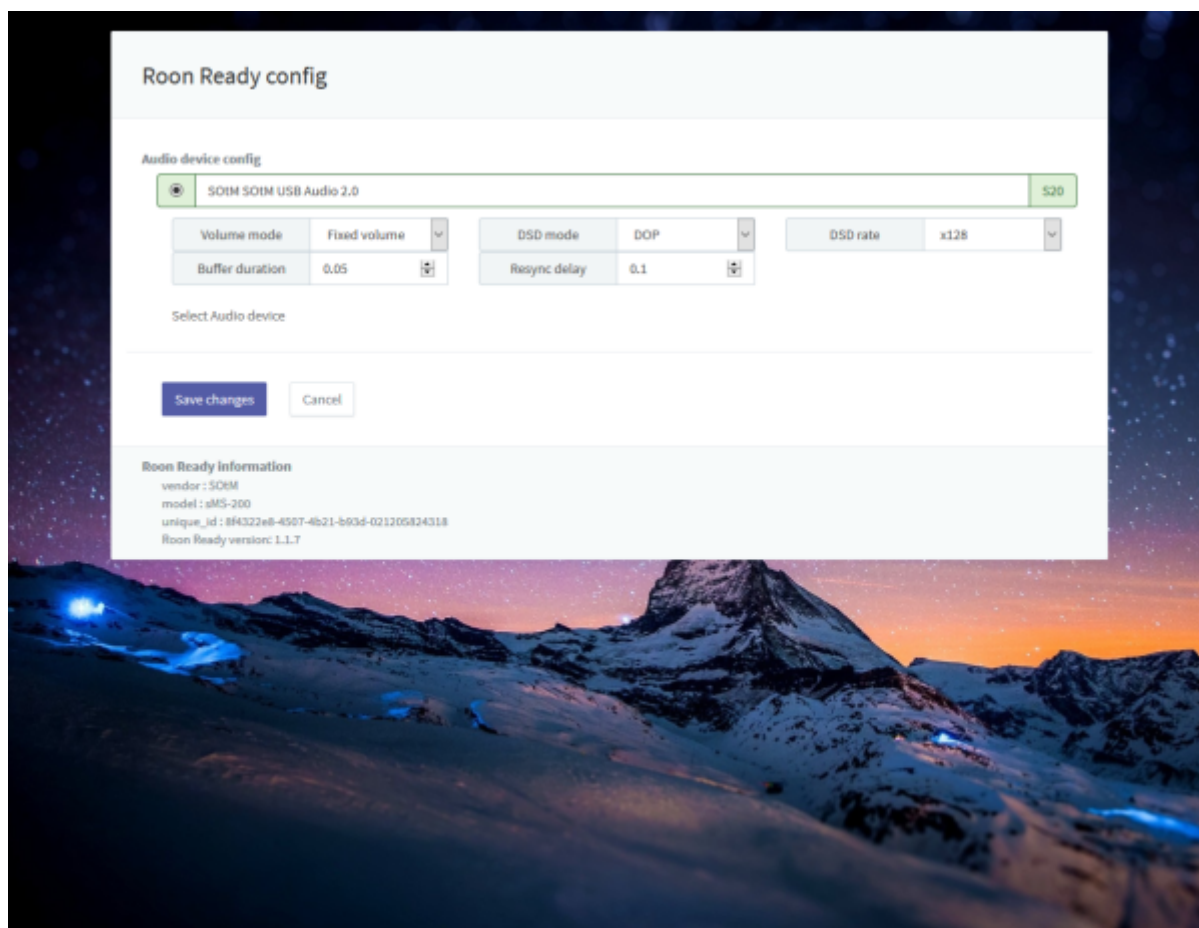

Roon

Roon 가 . Control, Output, Core . Roon .

Roon Ready

Roon Ready Roon Server, Roon Remote . Roon Ready .
RoonBridge , . hqplayer_naa .

Roon Ready config

- **Audio device config:** USB DAC
- **Volume mode:** Fixed, Software, Device Controls
- **DSD mode:** DSD NONE, NATIVE, DOP, DCS, NATIVE/DOP, NATIVE/DCS
- **DSD rate:** DSD x64, x128, x256
- **Buffer duration:** 가