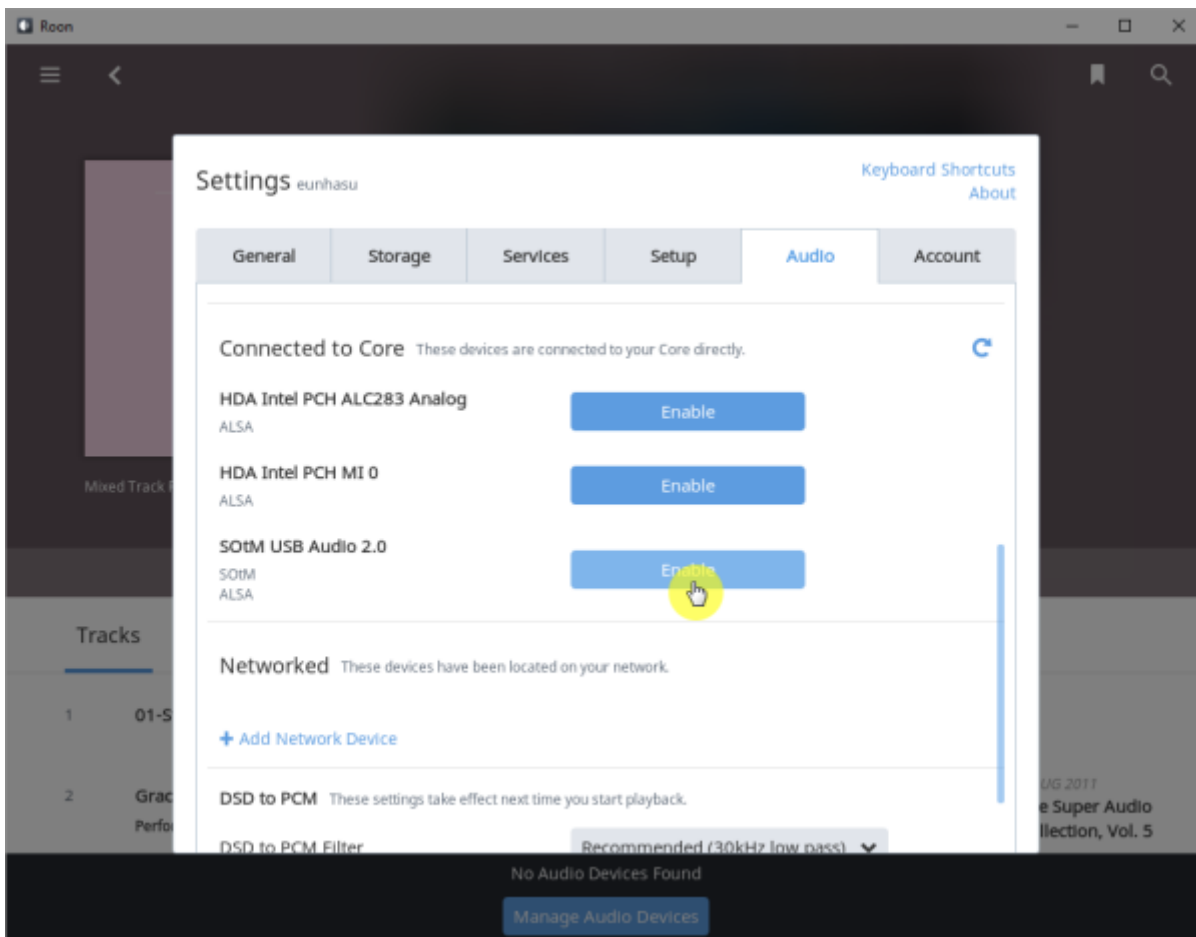

Roon Server

Roon Server Roon Core Roon Output Roon Remote [Roonlabs](#)

Roon Server

[Roon Server](#)

[Roon Server](#) 가 (Active) Roon Desktop Core SMS-1000SQ Core

Core

Audio Zone

: 2017/01/25 00:23