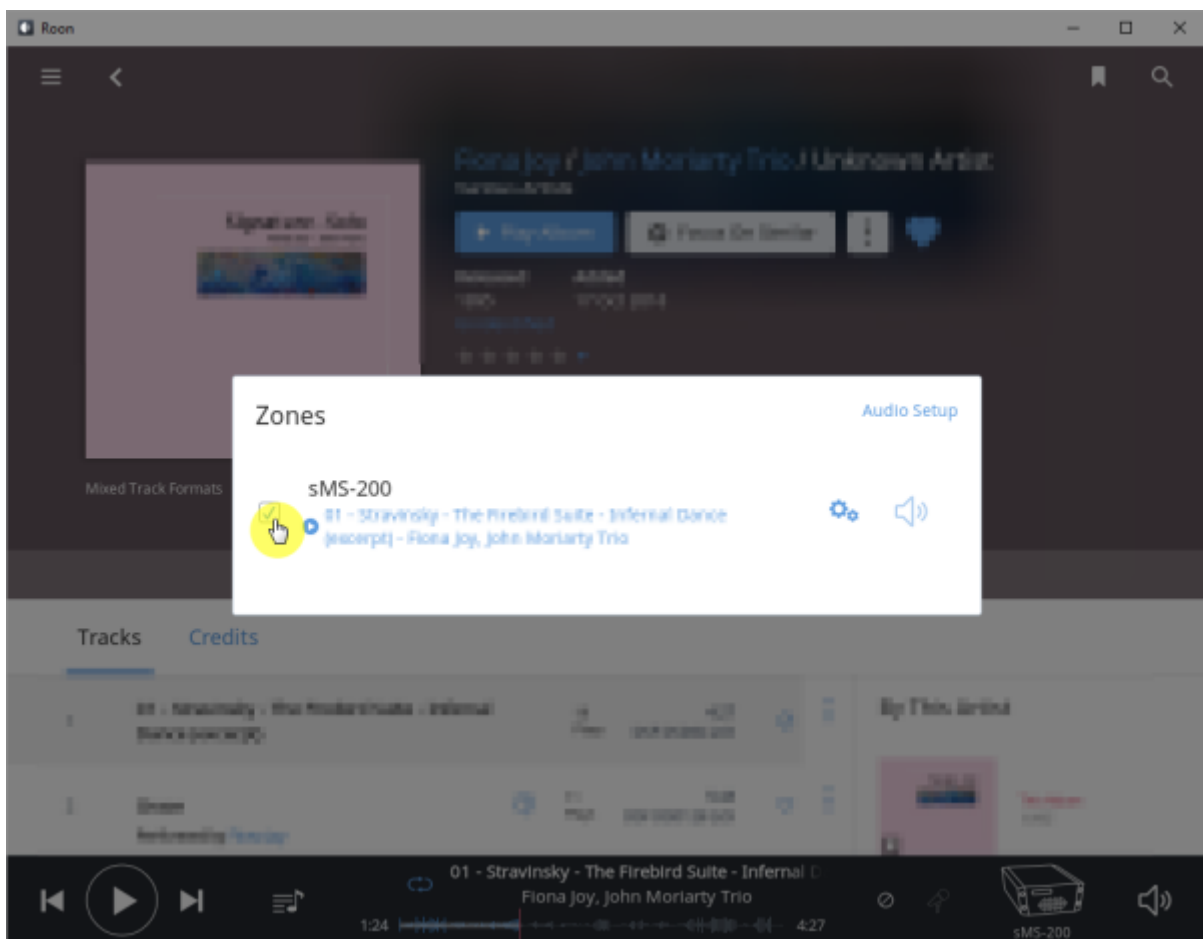

# Roon Ready

Roon Ready

'Active'  
SMS-200

Roon Desktop

Setting > Audio

Roon

Audio Zone

# Roon Server

Roon Server   Roon Core   Roon Output   Roon Remote   [Roonlabs](#)