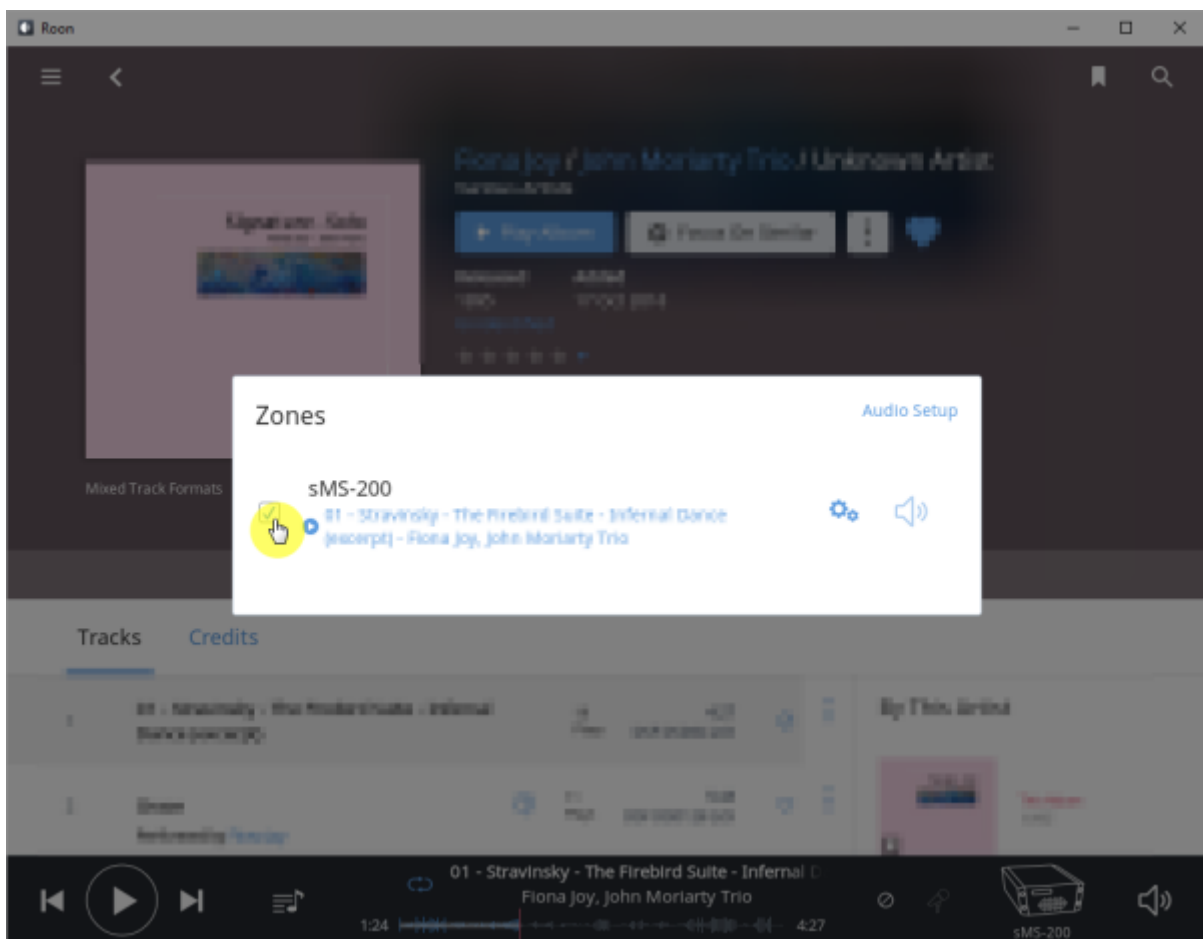

- Resync delay: 0.1 ~ 0.5 0.01

Roon Ready

Roon Ready

'Active'
SMS-200

. Roon Desktop

Setting > Audio

Roon

Audio Zone