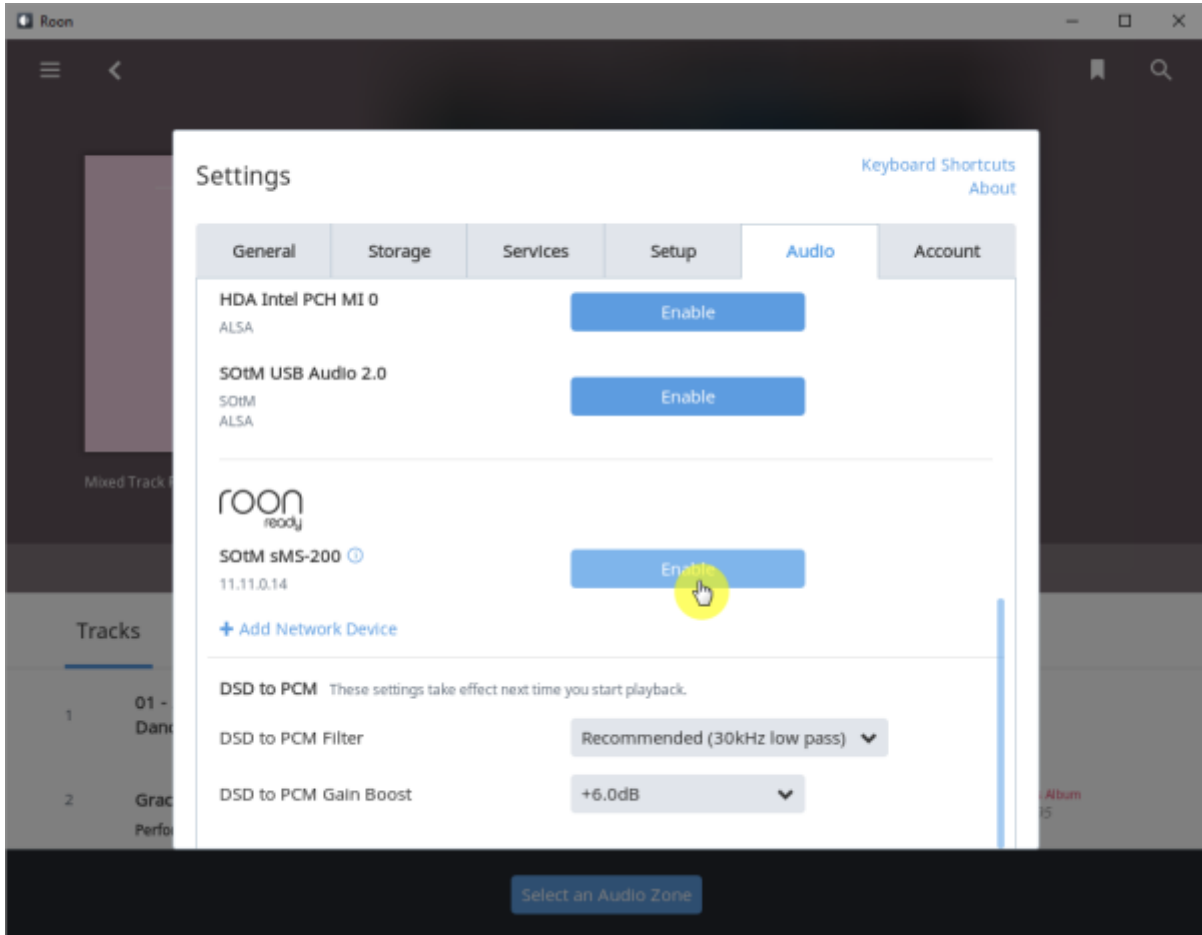

- Resync delay: 0.1 ~ 0.5 0.01

Roon Ready

Roon Ready

'Active'
SMS-200

Roon Desktop

Setting > Audio

Roon