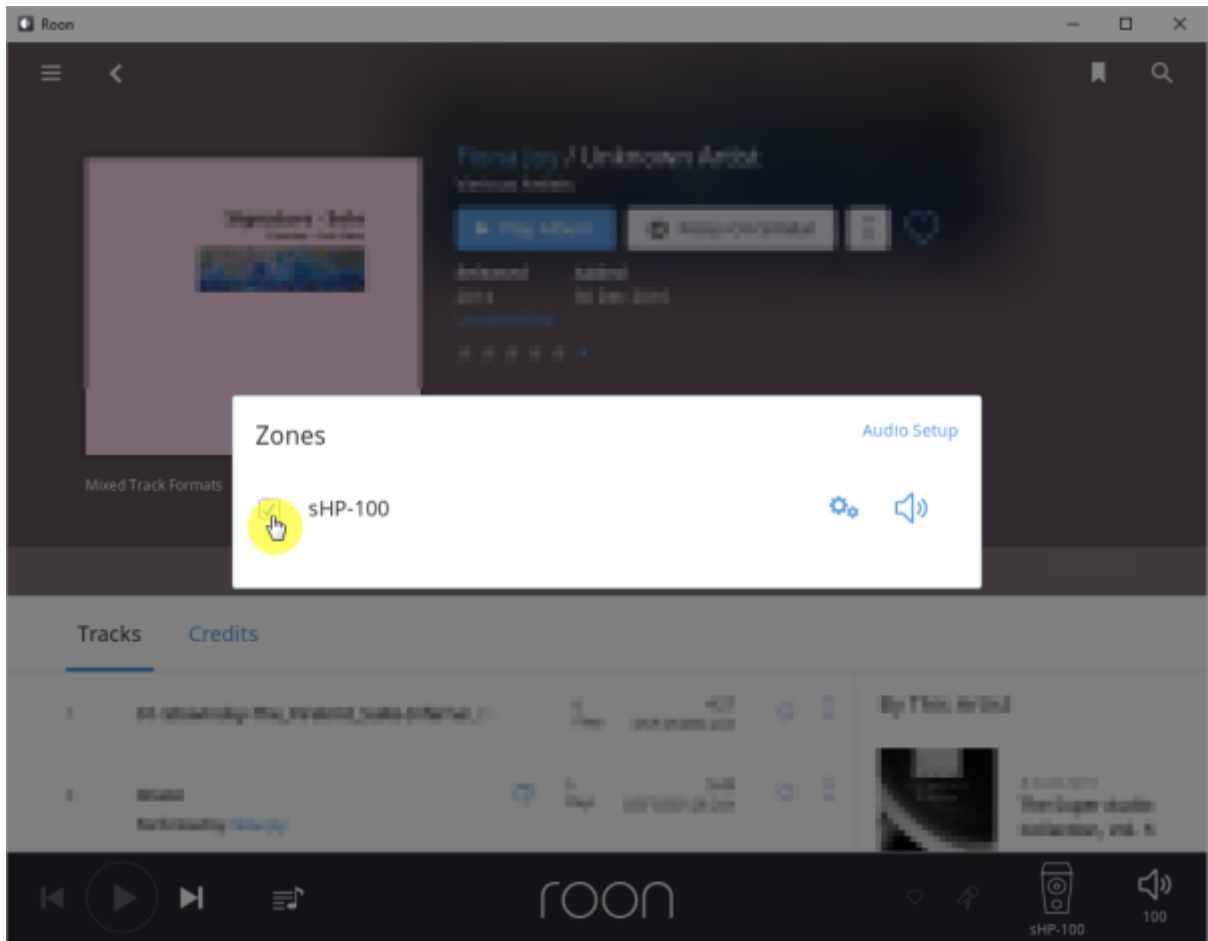

# Roon Ready

Roon Ready

'Active'  
SMS-200

Roon Desktop

Setting > Audio

Roon

Audio Zone

# Roon Server

[Roon Server](#)

[Roon Server](#) 가 (Active)   Roon Desktop   Core   SMS-1000SQ   Core

Core

Audio Zone

: 2017/01/25 00:23

From:  
<https://www.docs.sotm-audio.com/> - **SOTM docs**

Permanent link:  
<https://www.docs.sotm-audio.com/doku.php?id=ko:roon&rev=1485321800>