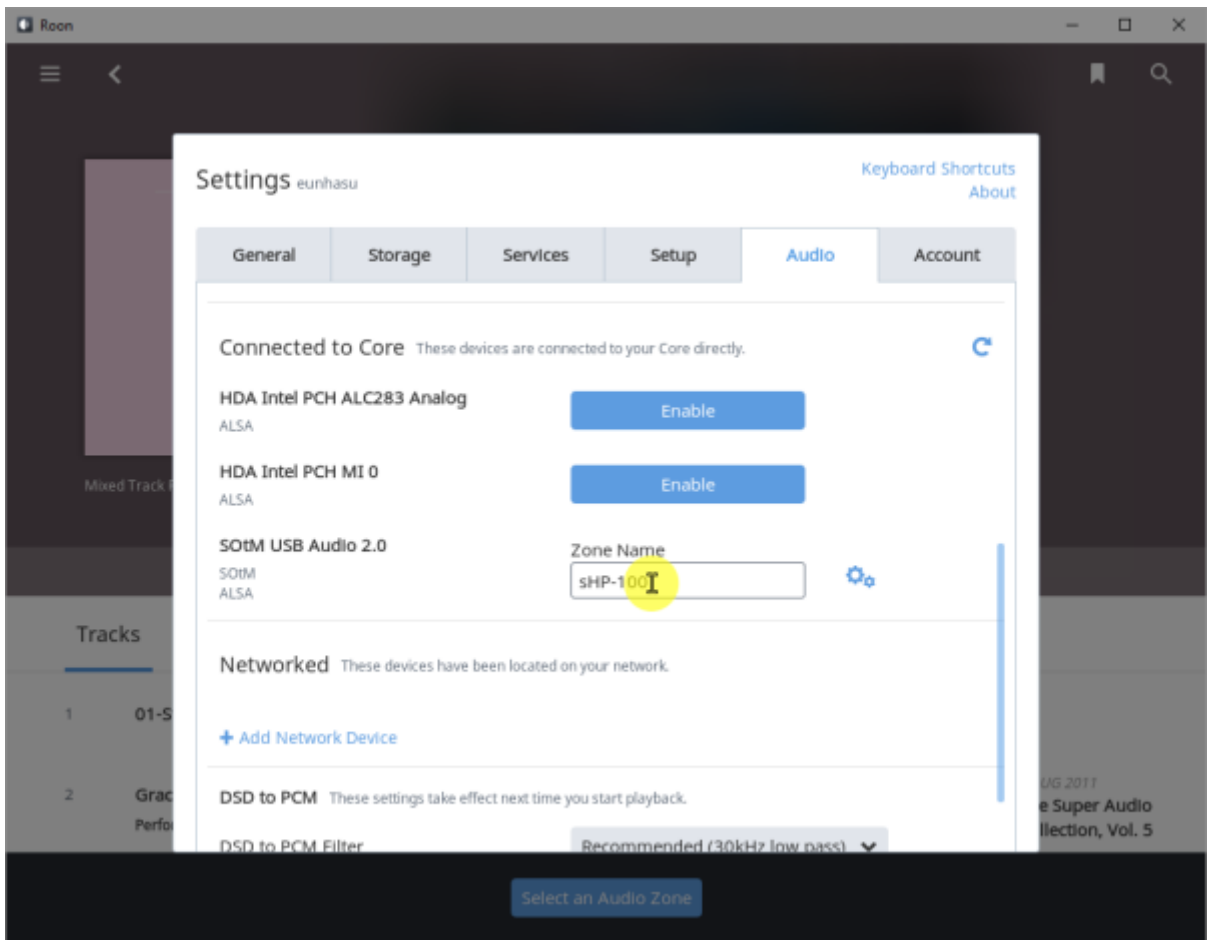

## Roon Server

Roon Server   Roon Core   Roon Output

Roon Remote

. [Roonlabs](https://www.roonlabs.com)

# Roos Server

Roos Server

Roos Server 가 (Active) Roos Desktop Core SMS-1000SQ Core

Core