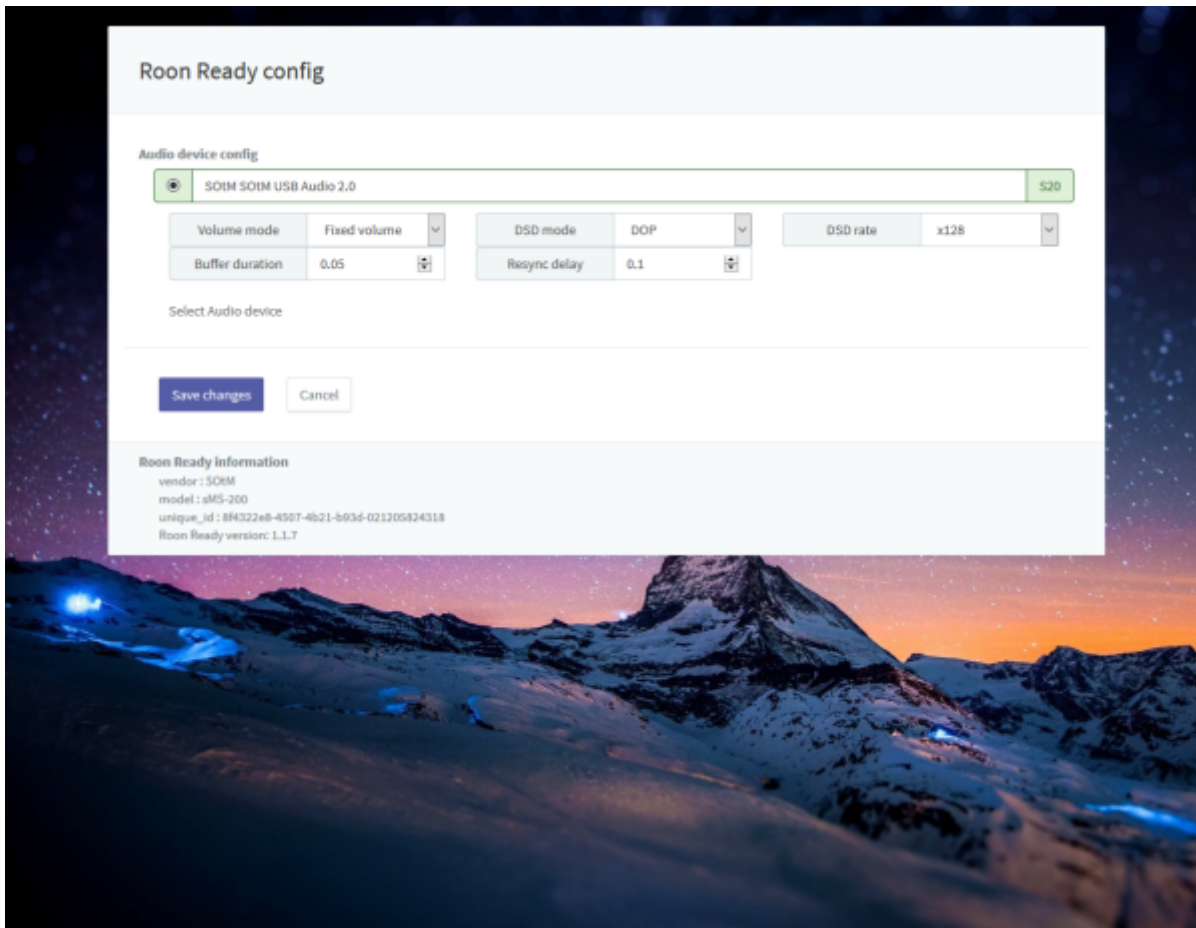

# Roon Ready

Roon Ready

Roon Server, Roon Remote

RoonBridge

. hqplayer\_naa

. Roon Ready

Roon Ready 'Active'

. Roon Ready가