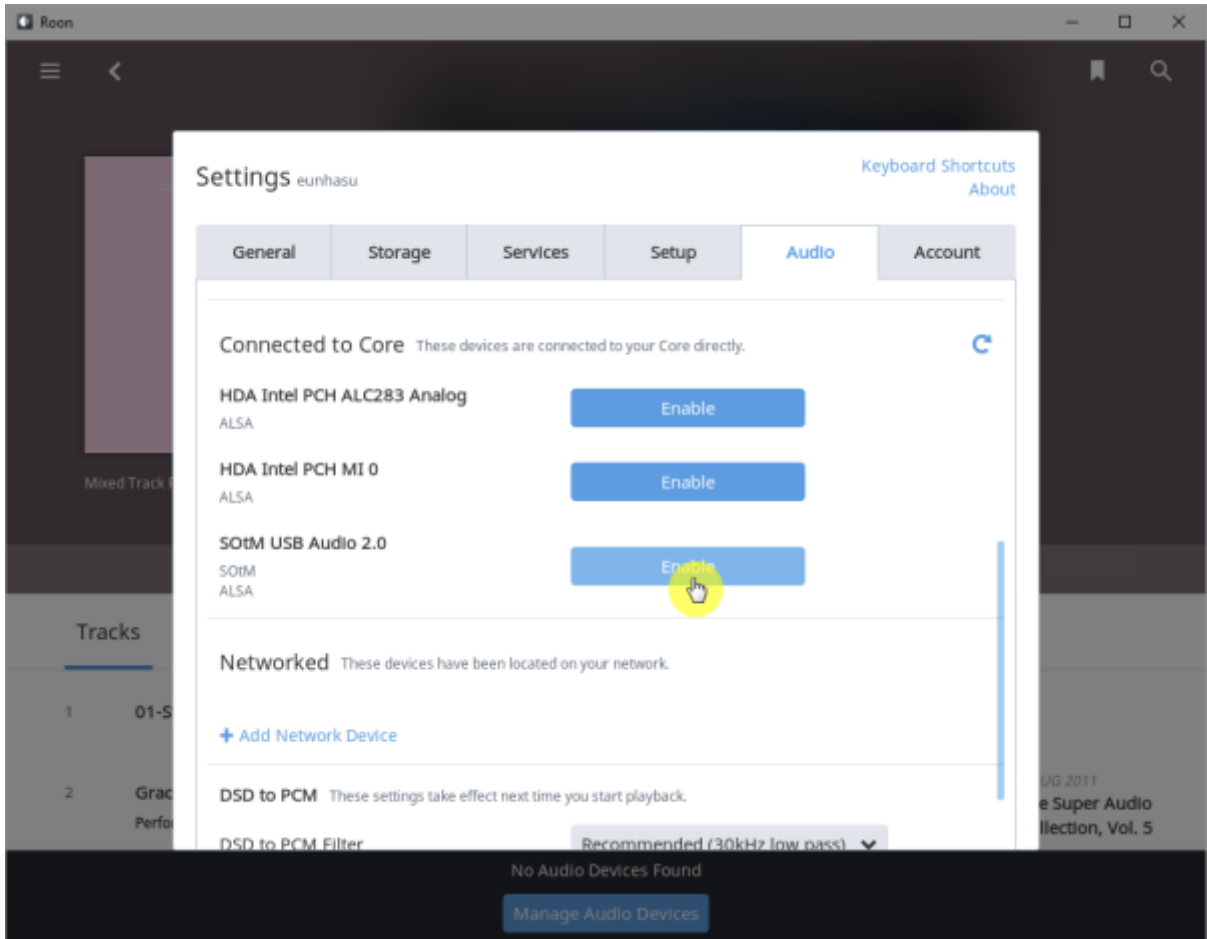

## Roon Server

Roon Server   Roon Core   Roon Output

Roon Remote

. [Roonlabs](https://www.roonlabs.com)

# Roon Server

Roon Server

Roon Server 가 (Active) Roon Desktop Core SMS-1000SQ Core

Core