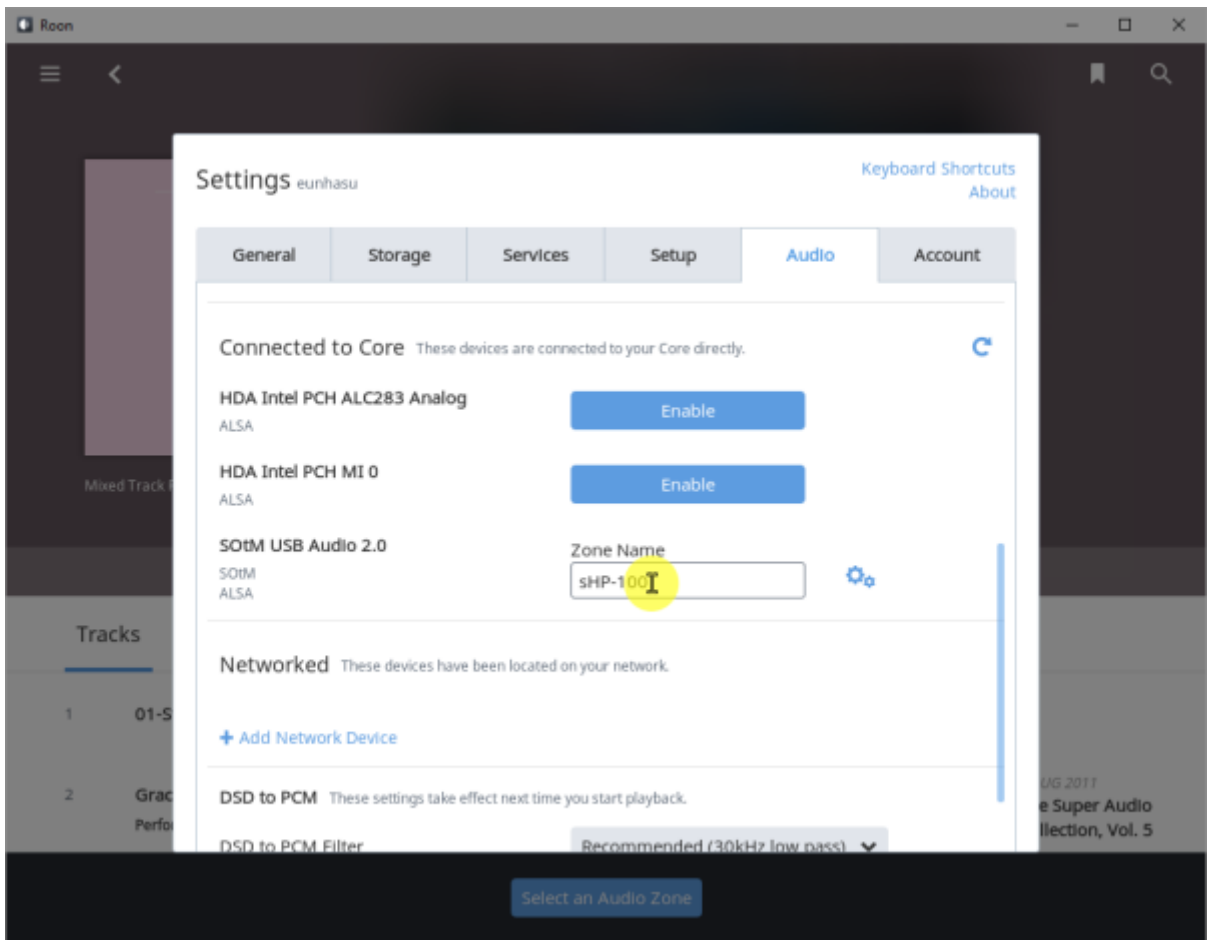

## Roon Server

Roon Server   Roon Core   Roon Output

Roon Remote

. [Roonlabs](https://www.roonlabs.com)

# Roon Server

Roon Server

Roon Server 가 (Active) Roon Desktop Core SMS-1000SQ Core

Core