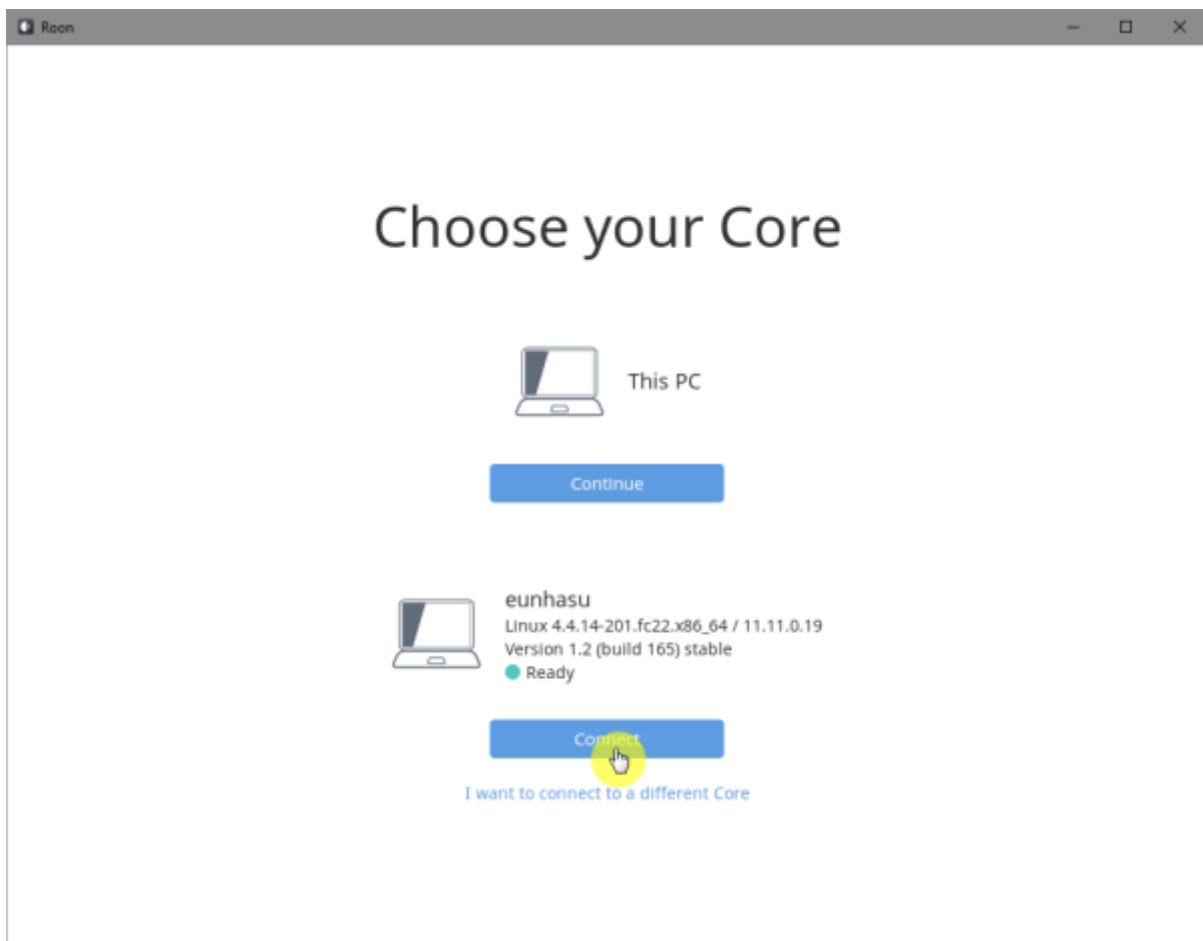

Roon Server 가 (Active) Roon Desktop Core SMS-1000SQ Core