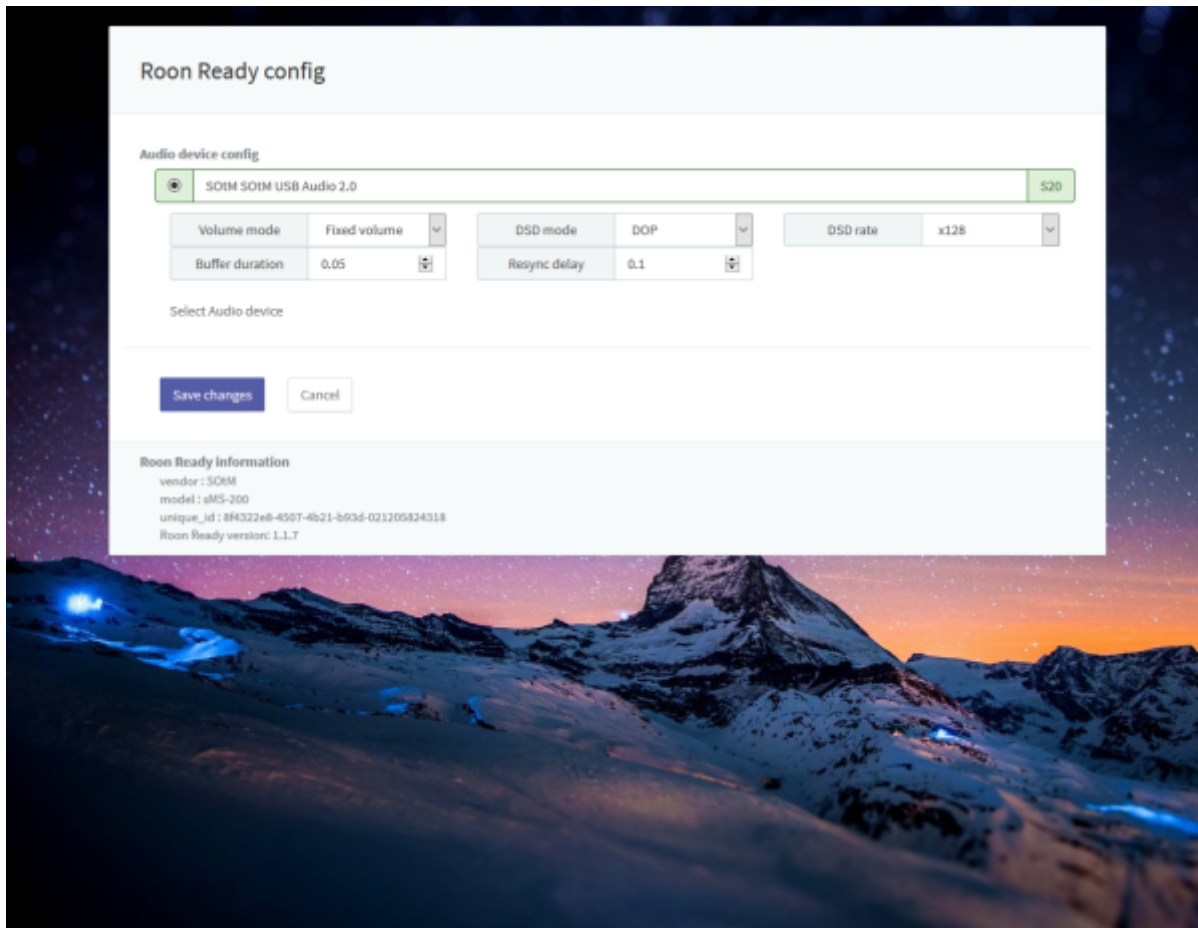

Roon

Roon , Control, Output, Core
Roon

Roon Ready

Roon Ready Roon Server, Roon Remote

RoonBridge , hqplayer_naa

. Roon Ready

Roon Ready
'Active'

. Roon Ready가