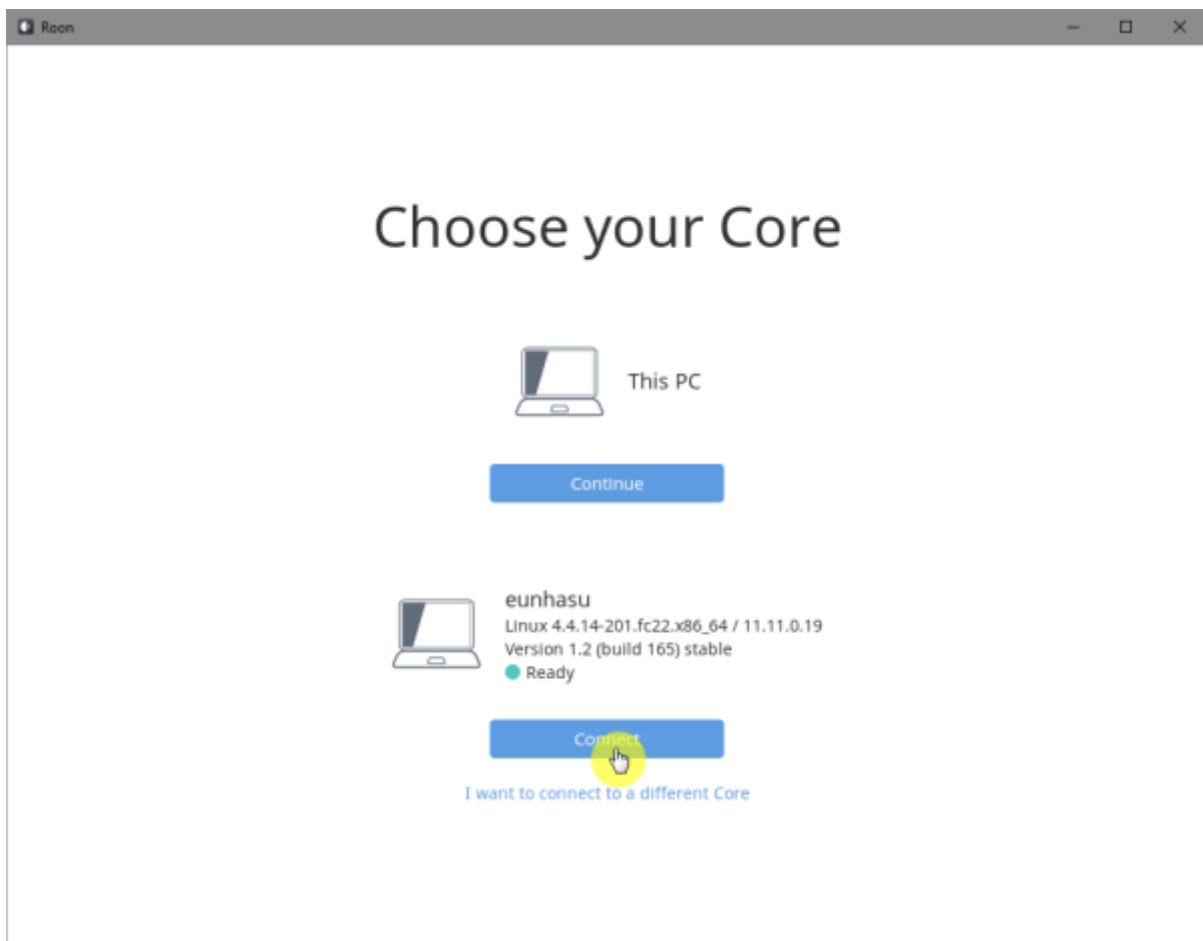

Roon Server 가 (Active)   Roon Desktop   Core   SMS-1000SQ   Core