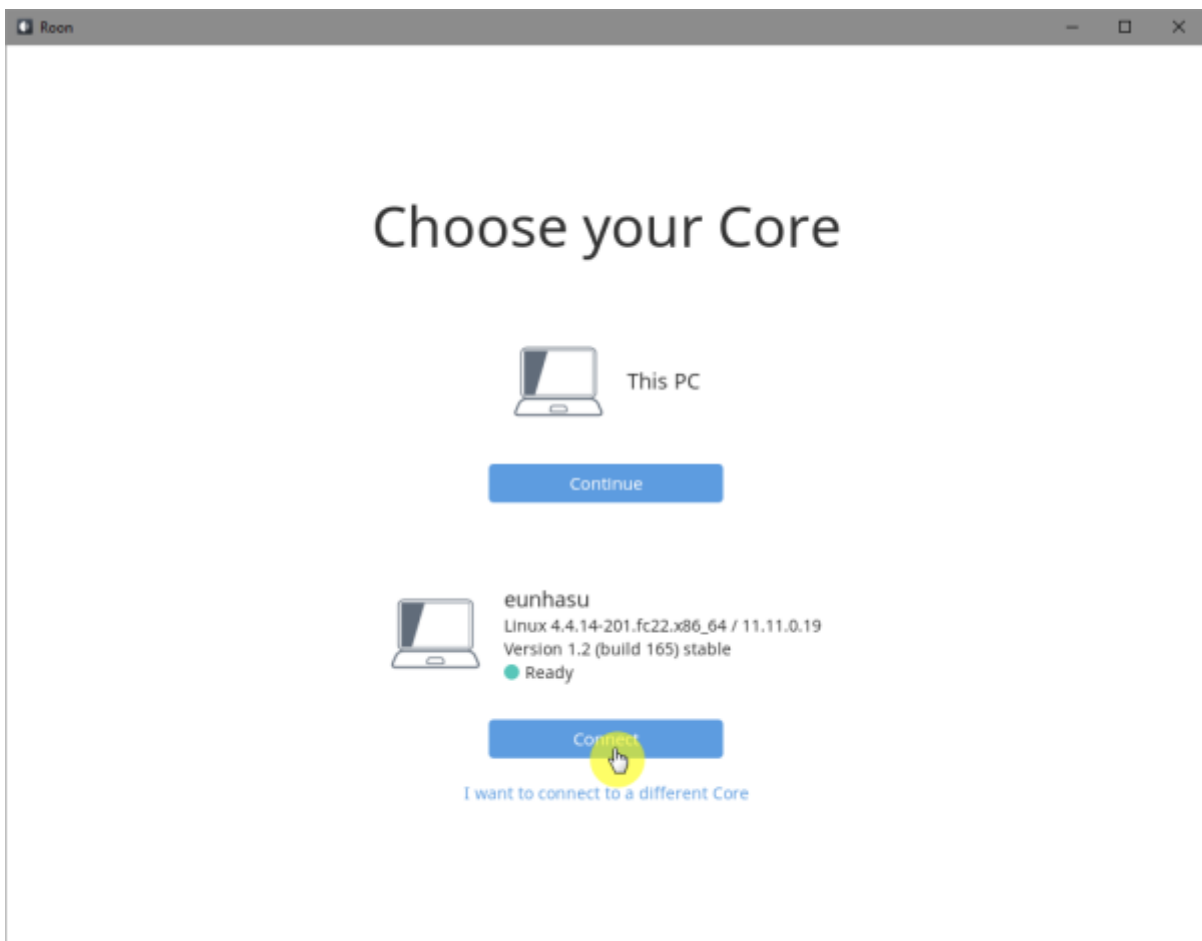

Roon Server 가 (Active)   Roon Desktop   Core   SMS-1000SQ   Core