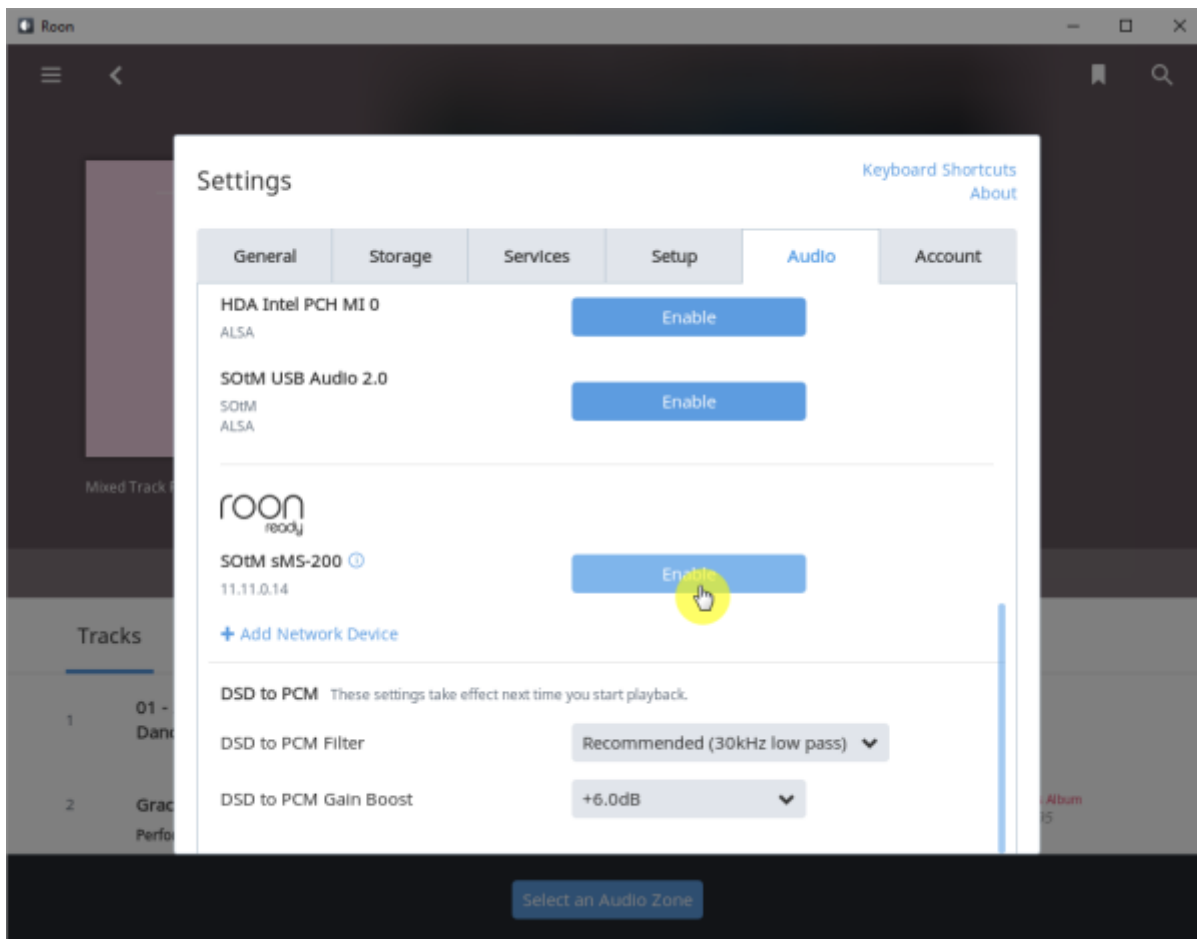

Roon

Roon , Control, Output, Core
Roon

Roon Ready

Roon Ready Roon Server, Roon Remote

RoonBridge , hqplayer_naa

. Roon Ready

Roon Ready
'Active'

. Roon Ready가

Roon Ready

Roon Ready 'Active' Roon Desktop Setting > Audio Roon
 Ready SMS-200

Audio Zone

Roon Server

Roon Server Roon Core Roon Output

Roon Remote

. [Roonlabs](https://www.roonlabs.com)

Roon