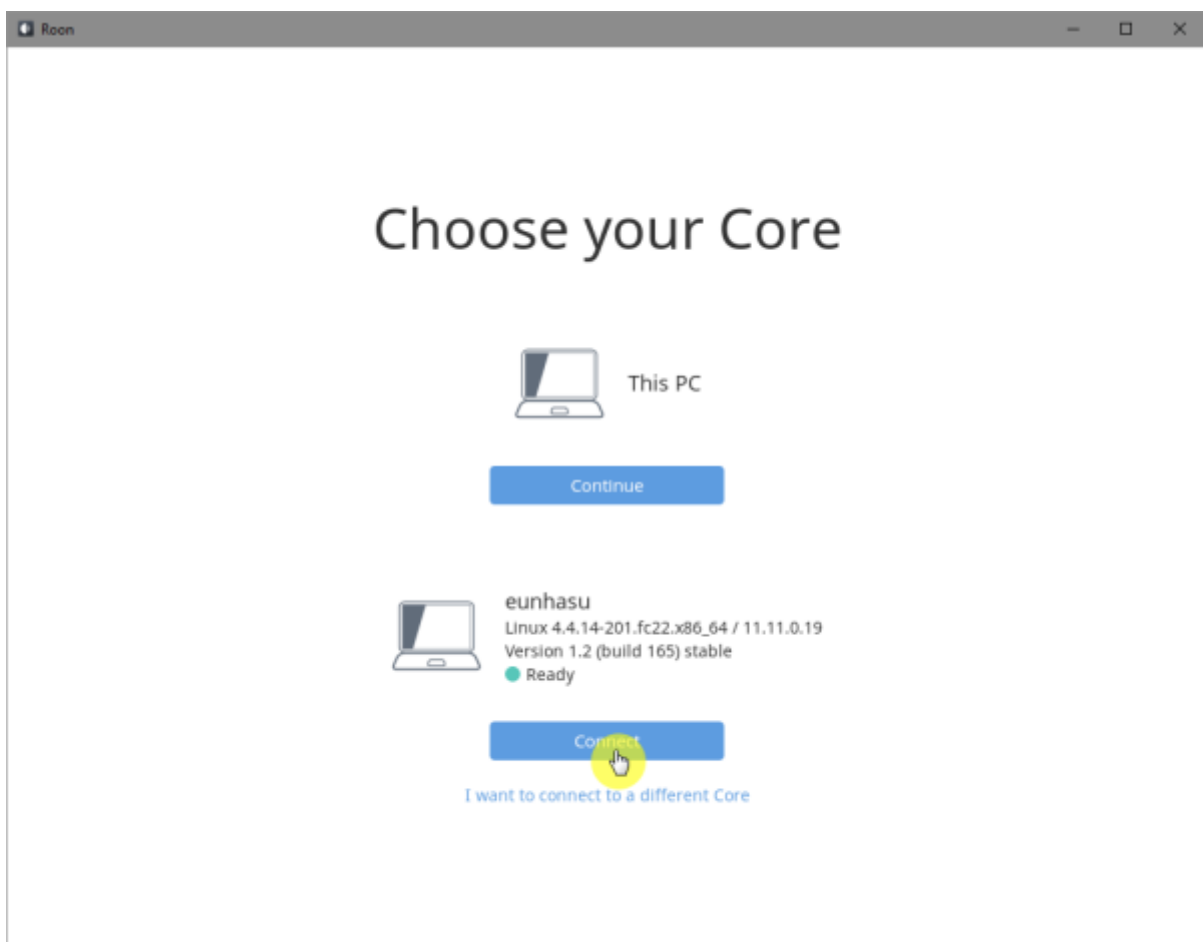

Roon Server 가 (Active)   Roon Desktop   Core   sMS-1000SQ   Core