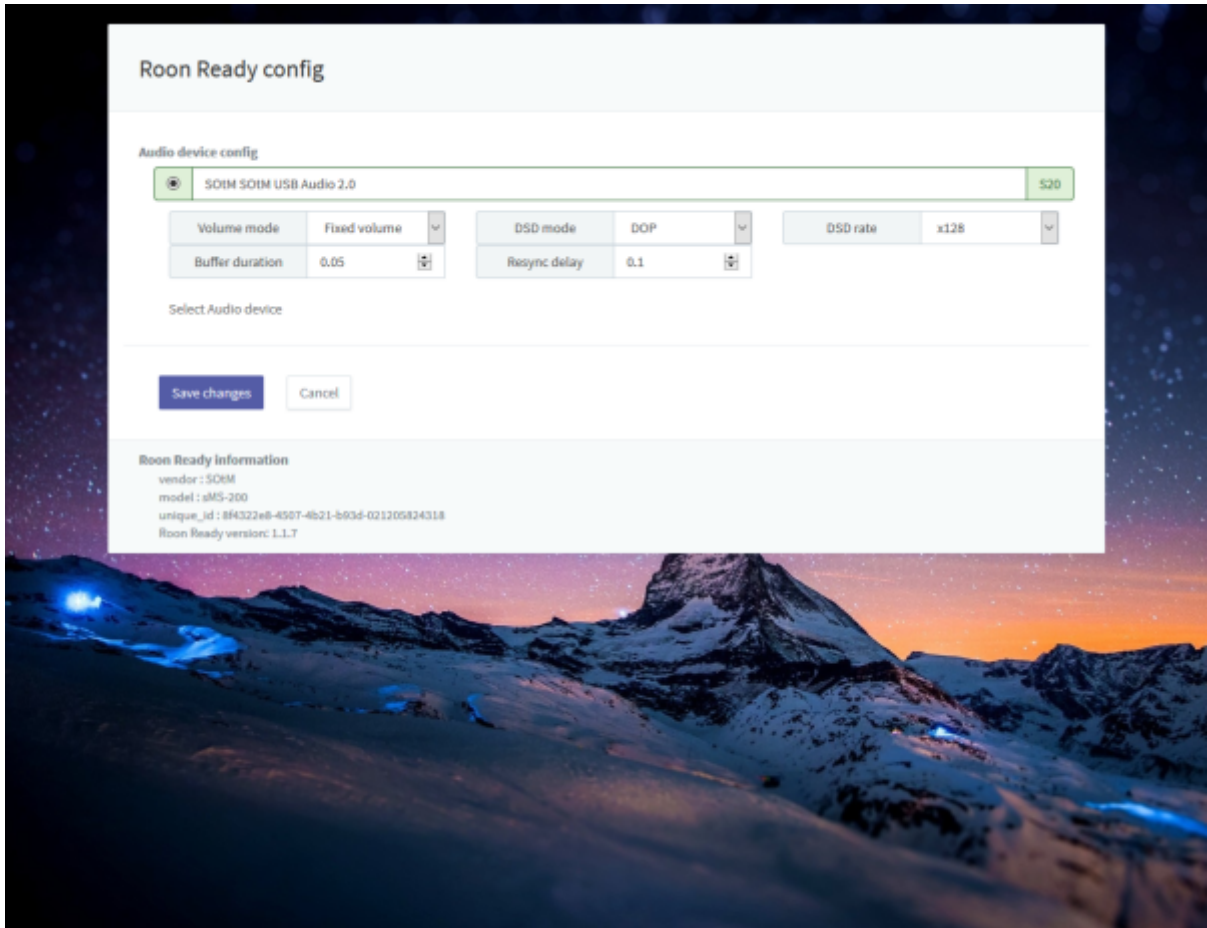

- **Audio device config:** USB DAC
- **Volume mode:** Fixed, Software, Device Controls
- **DSD mode:** DSD NONE, NATIVE, DOP, DCS, NATIVE/DOP, NATIVE/DCS
- **DSD rate:** DSD x64, x128, x256
- **Buffer duration:** 가
- **Resync delay:** 0.1 ~ 0.5 0.01

Roon Ready

Roon Ready 'Active' Roon Desktop Setting > Audio Roon
Ready SMS-200