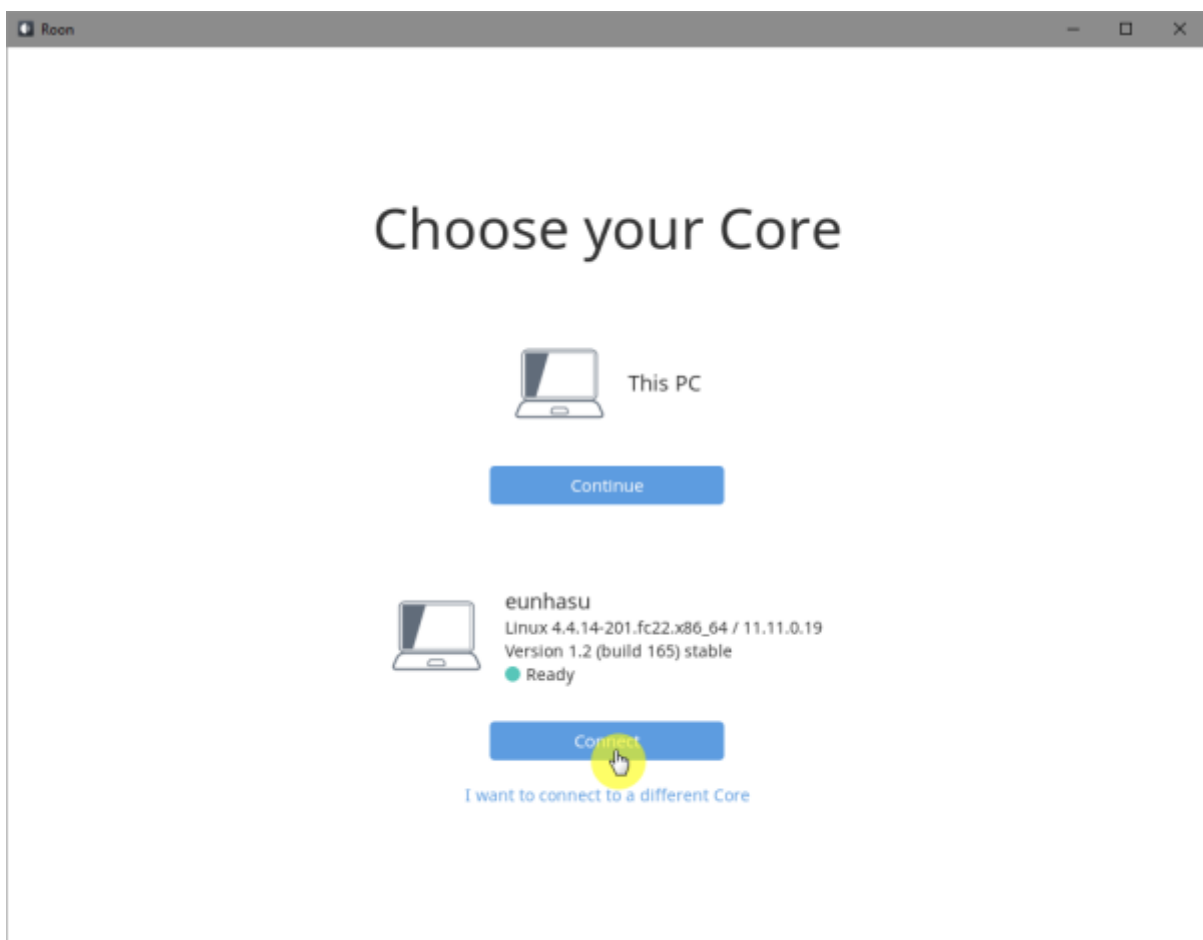

Roon Server 가 (Active)   Roon Desktop   Core   sMS-1000SQ   Core