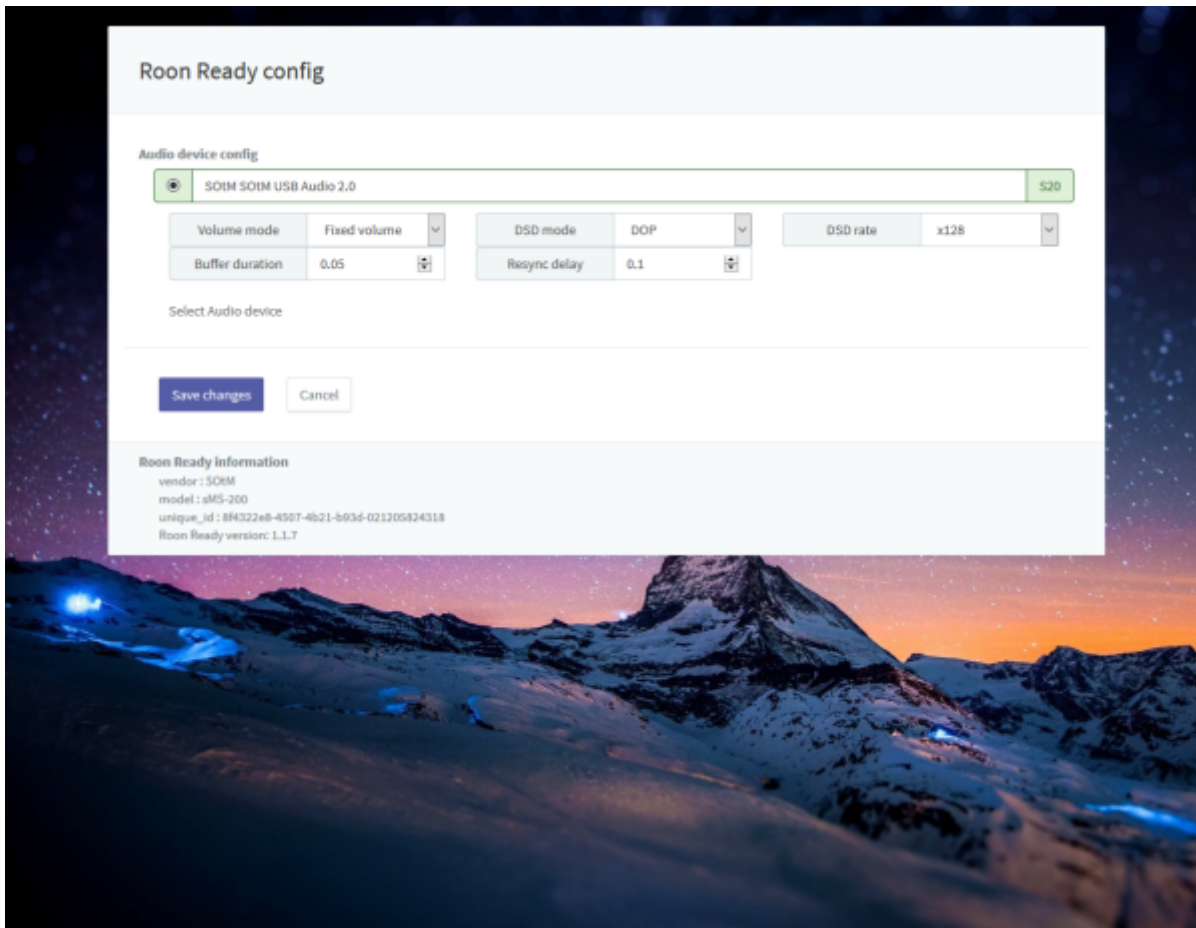

Roon

Roon , Control, Output, Core
Roon

Roon Ready

Roon Ready Roon Server, Roon Remote

RoonBridge , hqplayer_naa

. Roon Ready

Roon Ready
'Active'

. Roon Ready가