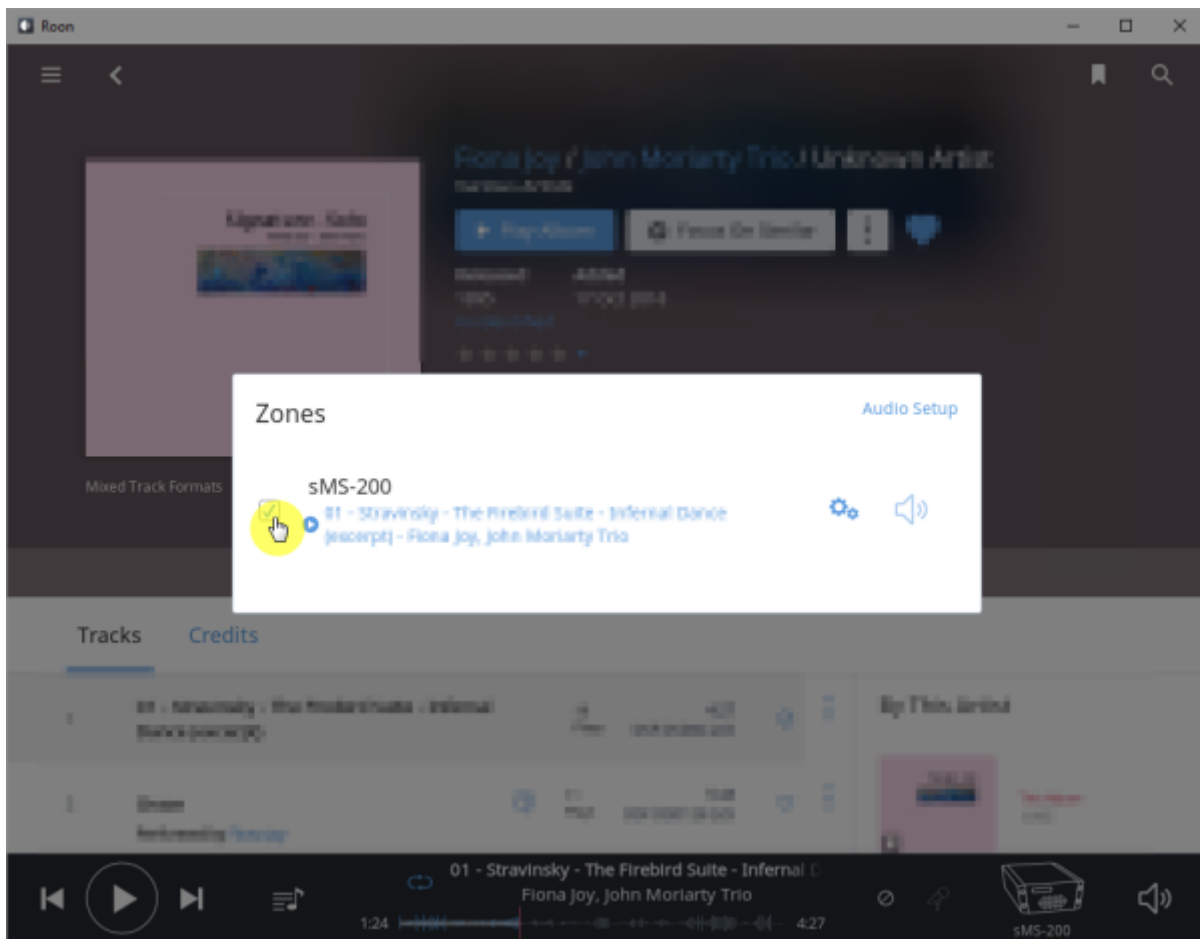

## Roon Ready

Remote Roon Server Roon Ready 'Active' Roon  
Settings > Audio Roon Ready SMS-200

sMS-200 Audio zone