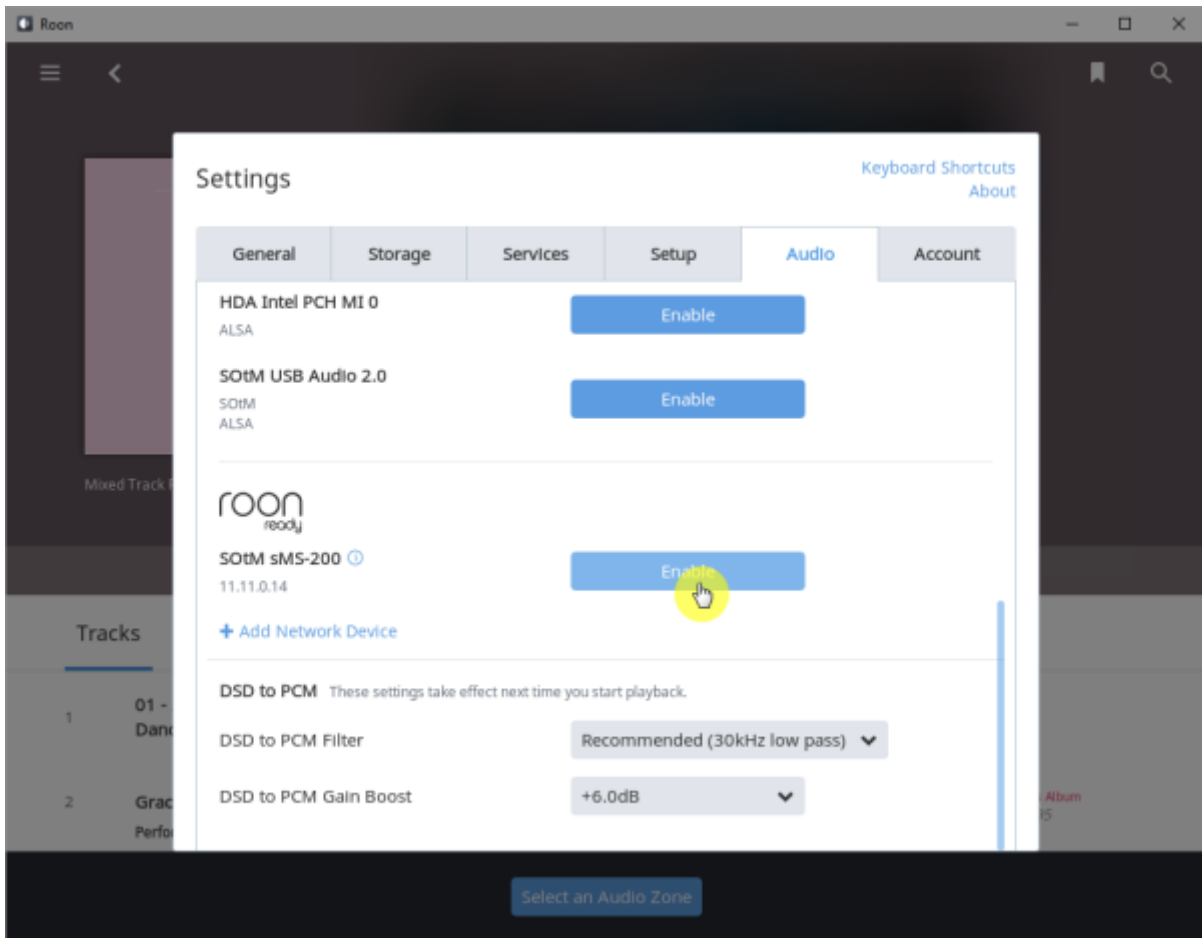

## Roon Ready config

- **Audio device config:** USB DAC
- **Volume mode:** Fixed, Software, Device Controls
- **DSD mode:** DSD NONE, NATIVE, DOP, DCS, NATIVE/DOP, NATIVE/DCS
- **DSD rate:** DSD x64, x128, x256
- **Buffer duration:** 0.01 ~ 0.1

## Roon Ready

Remote Roon Server Roon Ready 'Active' Roon  
Settings > Audio Roon Ready SMS-200

sMS-200 Audio zone