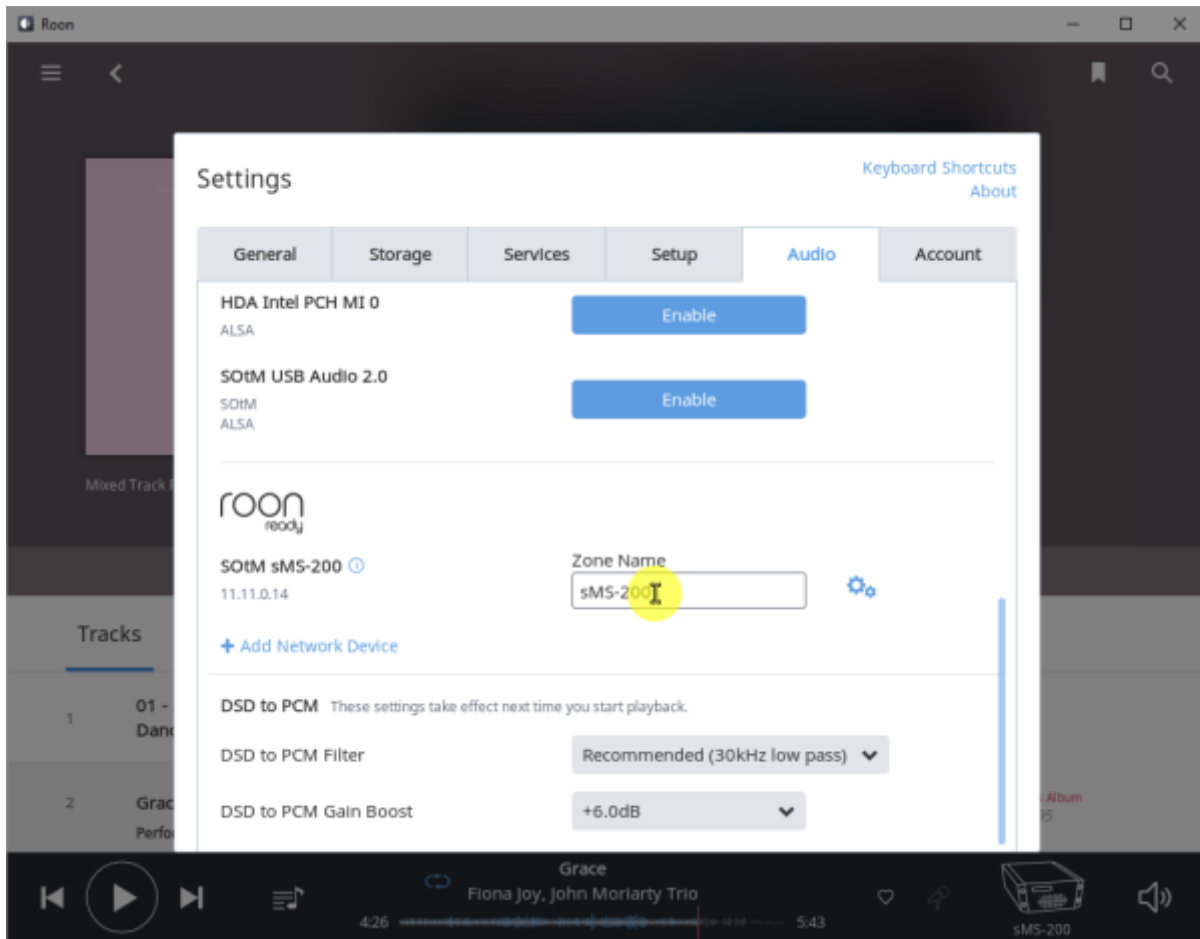

## Roon Ready config

- **Audio device config:** USB DAC
- **Volume mode:** Fixed, Software, Device Controls
- **DSD mode:** DSD NONE, NATIVE, DOP, DCS, NATIVE/DOP, NATIVE/DCS
- **DSD rate:** DSD x64, x128, x256
- **Buffer duration:** 0.01 ~ 0.1

## Roon Ready

Remote Roon Server Roon Ready 'Active' Roon  
Settings > Audio Roon Ready SMS-200

sMS-200 Audio zone