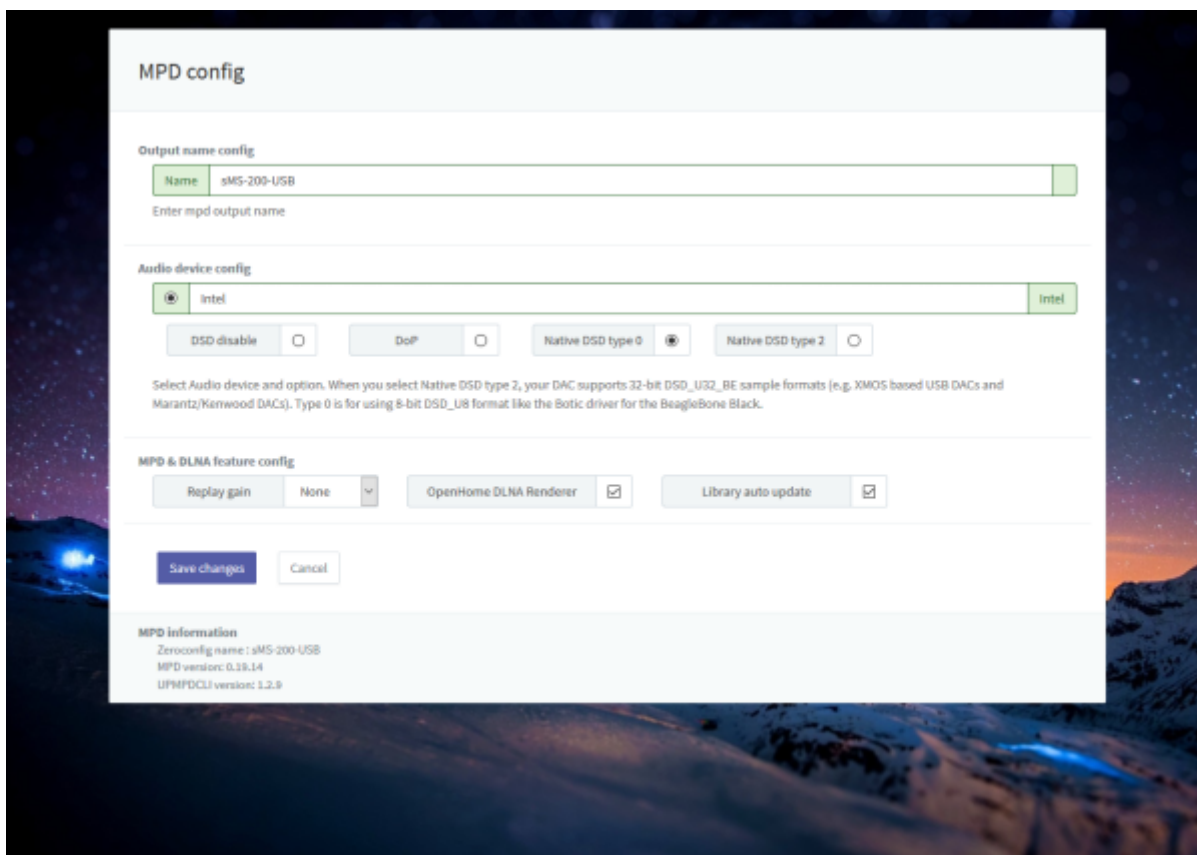

MPD USB  
 Eunhasu DLNA (DLNA audio renderer) 가 . DLNA  
 , DLNA 가 .

- Name: MPD DLNA
- Audio device config: USB DAC
- DOP enable: DSD DOP
- Native DSD type 0: 8-bit DSD\_U8 DAC ( , Botic BeagleBone Black)
- Native DSD type 2: 32-bit DSD\_U32\_BE DAC ( , XMOS USB DACs Marantz/Kenwood DAC)
- Replay gain: Replay gain None, Album, Track
- OpenHome DLNA Renderer: OpenHome DLNA Renderer
- Library auto update: