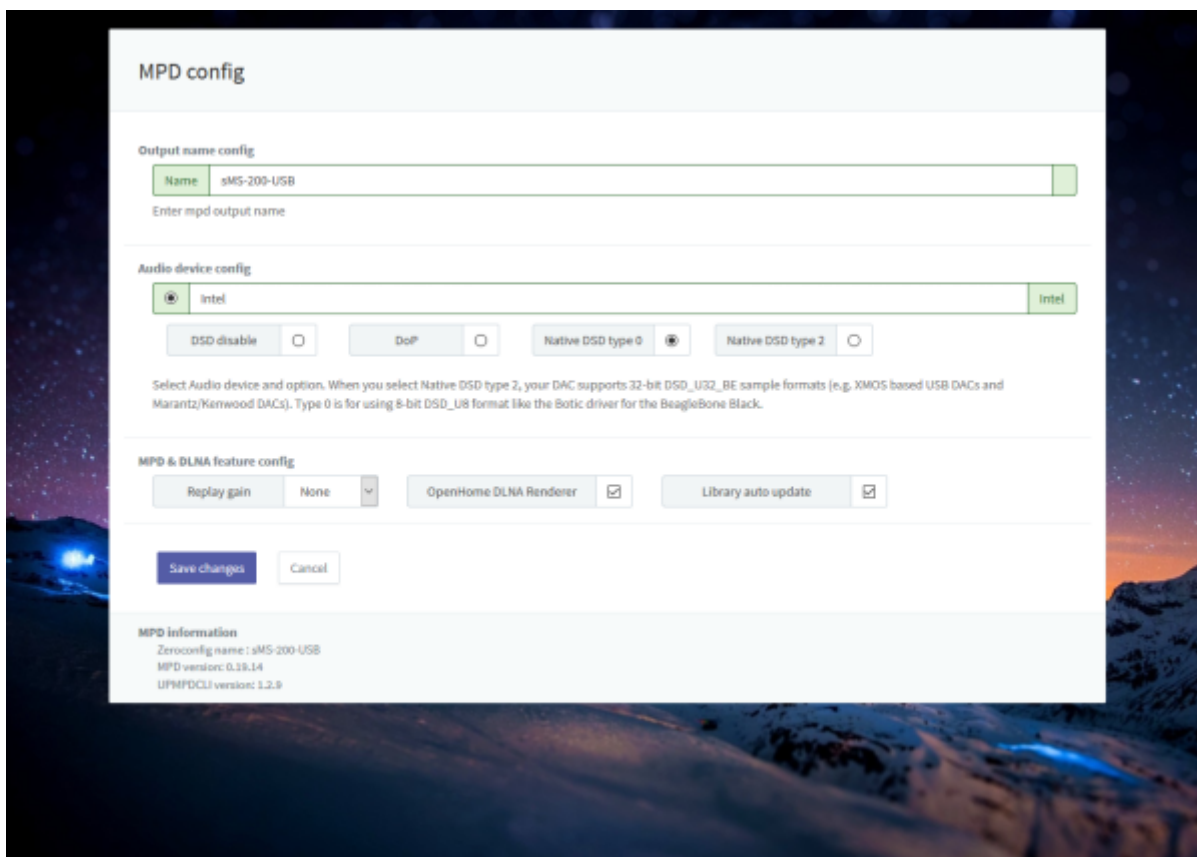

MPD USB  
 Eunhasu DLNA (DLNA audio renderer) 가 DLNA  
 , DLNA 가 .

- Name: MPD (App) DLNA (App) MPD & DLNA
- Audio device config: USB DAC
- DOP enable: DSD DOP
- Native DSD type 0: 8-bit DSD\_U8 DAC ( , Botic BeagleBone Black)
- Native DSD type 2: 32-bit DSD\_U32\_BE DAC ( , XMOS USB DACs Marantz/Kenwood DAC)
- Replay gain: Replay gain None, Album, Track
- OpenHome DLNA Renderer: OpenHome DLNA Renderer
- Library auto update: