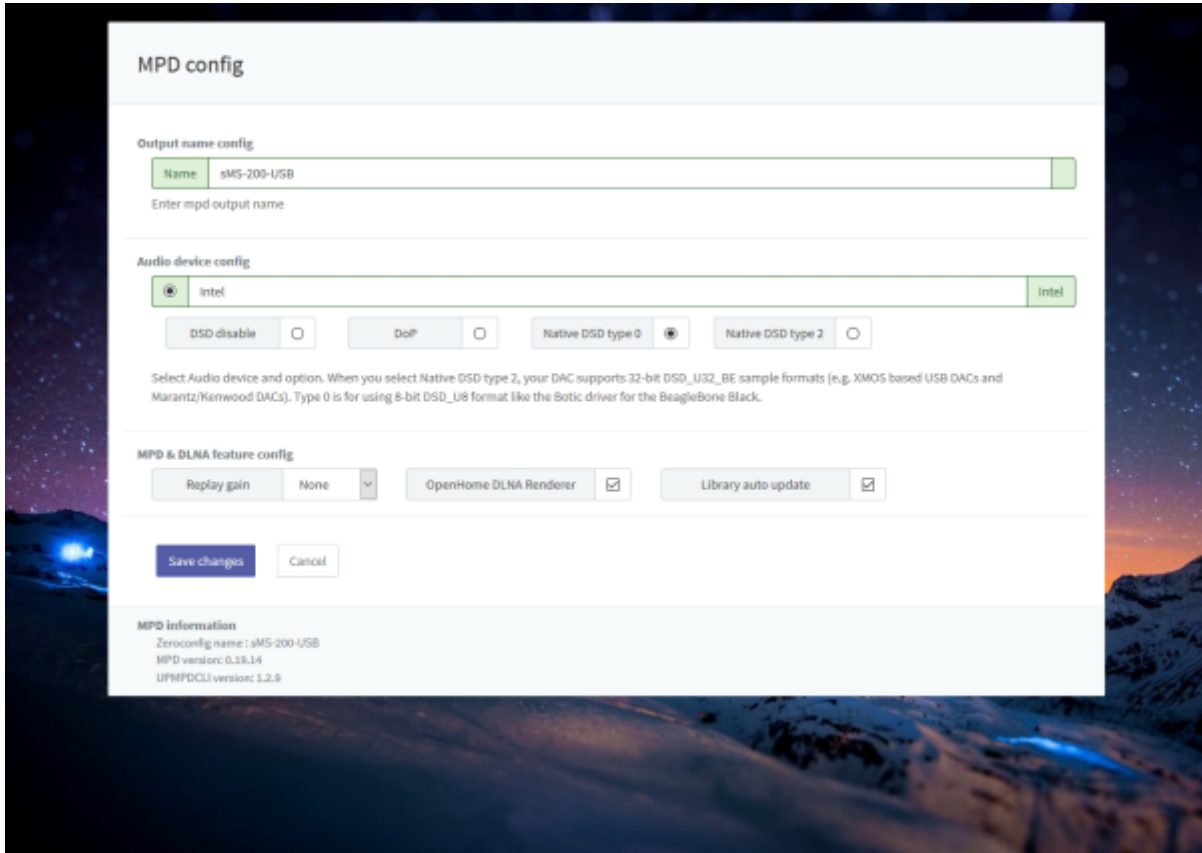

MPD USB
 Eunhasu DLNA (DLNA audio renderer) 가 DLNA
 , DLNA 가 .

- Name: MPD (App) DLNA (App) MPD & DLNA
- Audio device config: USB DAC
- DOP enable: DSD DOP
- Native DSD type 0: 8-bit DSD_U8 DAC (, Botic BeagleBone Black)
- Native DSD type 2: 32-bit DSD_U32_BE DAC (, XMOS USB DACs Marantz/Kenwood DAC)
- Replay gain: Replay gain None, Album, Track
- OpenHome DLNA Renderer: OpenHome DLNA Renderer
- Library auto update: