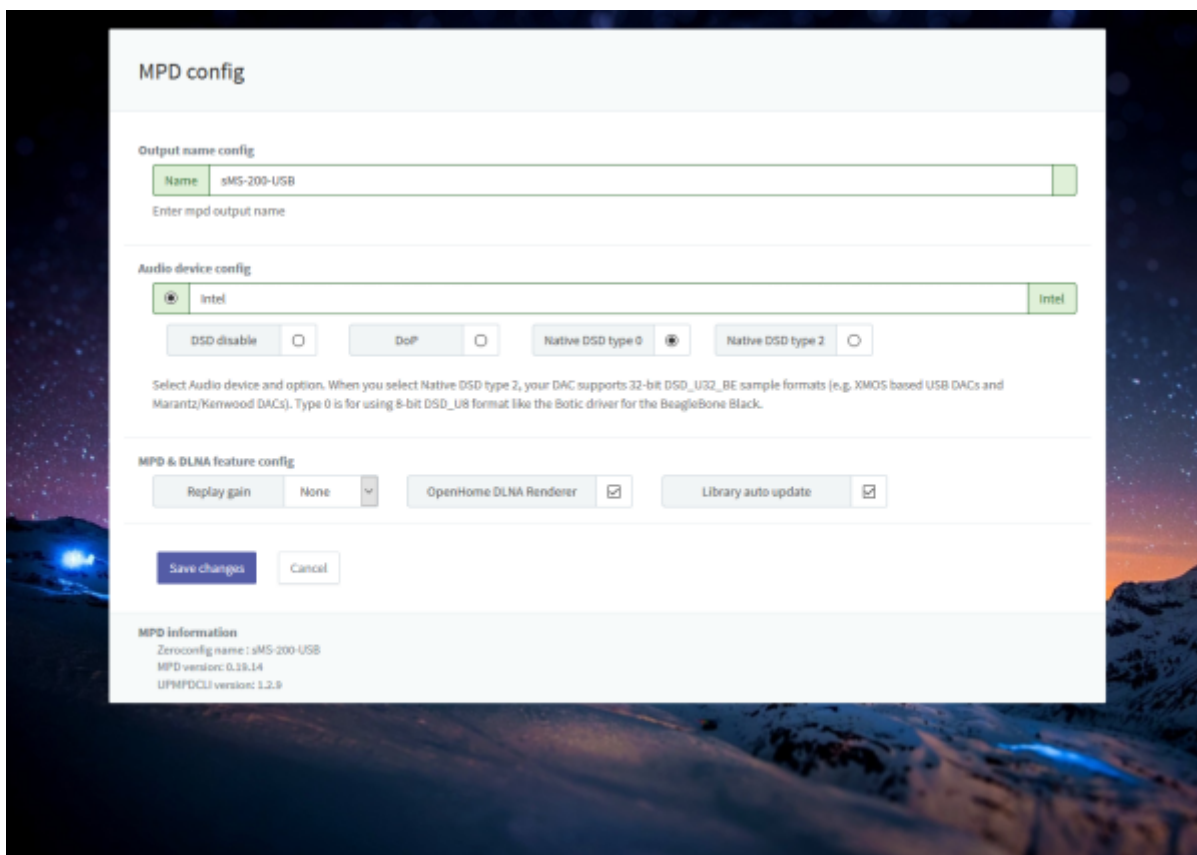

MPD USB
 . Eunhasu DLNA (DLNA audio renderer) 가 . DLNA
 , DLNA 가 .

- Name: MPD (App) DLNA (App) MPD & DLNA
- Audio device config: USB DAC
- DOP enable: DSD DOP
- Native DSD type 0: 8-bit DSD_U8 DAC . (, Botic BeagleBone Black)
- Native DSD type 2: 32-bit DSD_U32_BE DAC . (, XMOS USB DACs Marantz/Kenwood DAC)
- Replay gain: Replay gain None, Album, Track
- OpenHome DLNA Renderer: OpenHome DLNA Renderer
- Library auto update: