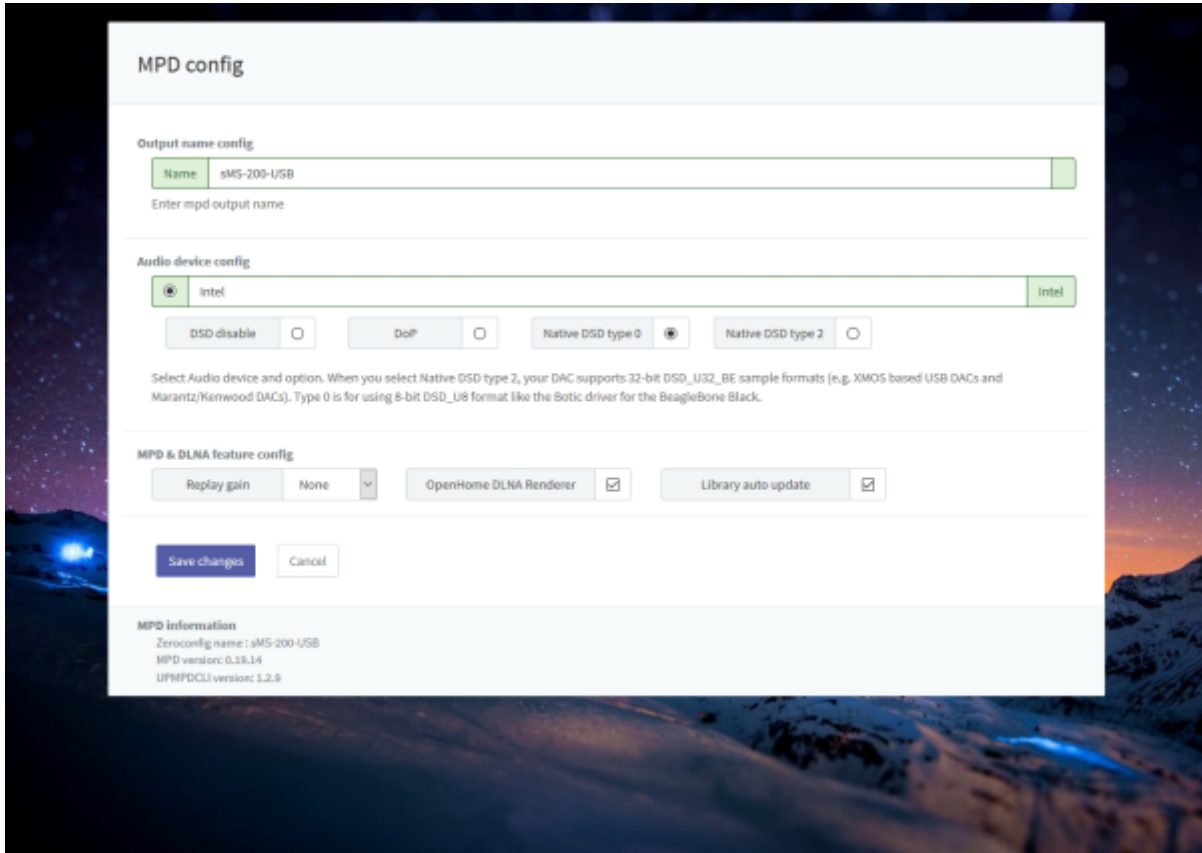

MPD USB  
 . Eunhasu DLNA (DLNA audio renderer) 가 . DLNA  
 , DLNA 가 .

- Name: MPD (App) DLNA (App) MPD & DLNA
- Audio device config: USB DAC
- DOP enable: DSD DOP
- Native DSD type 0: 8-bit DSD\_U8 DAC . ( , Botic BeagleBone Black)
- Native DSD type 2: 32-bit DSD\_U32\_BE DAC . ( , XMOS USB DACs Marantz/Kenwood DAC)
- Replay gain: Replay gain None, Album, Track
- OpenHome DLNA Renderer: OpenHome DLNA Renderer
- Library auto update: