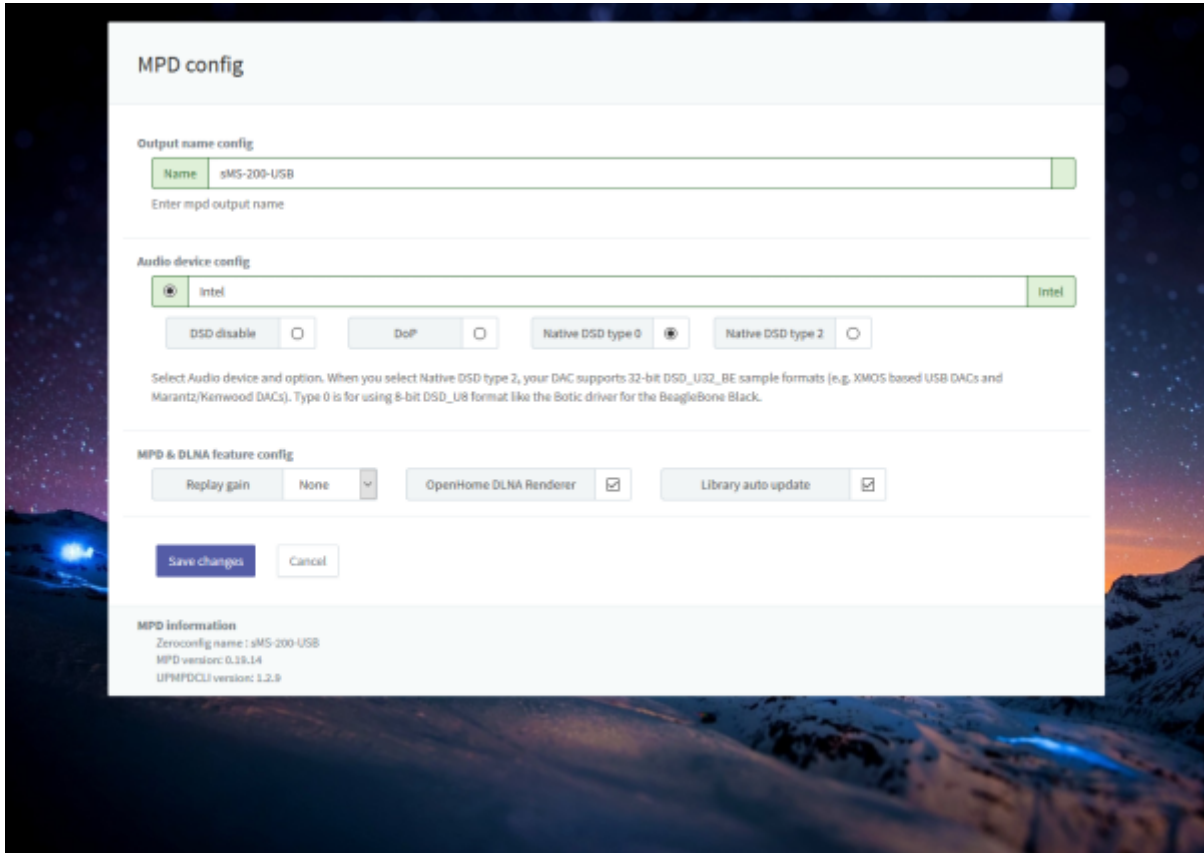

MPD USB
 . Eunhasu DLNA (DLNA audio renderer) 가 . DLNA
 , DLNA 가 .

- Name: MPD (App) DLNA (App) MPD & DLNA
- Audio device config: USB DAC
- DOP enable: DSD DOP
- Native DSD type 0: 8-bit DSD_U8 DAC (, Botic BeagleBone Black)
- Native DSD type 2: 32-bit DSD_U32_BE DAC (, XMOS USB DACs Marantz/Kenwood DAC)
- Replay gain: Replay gain None, Album, Track
- OpenHome DLNA Renderer: OpenHome DLNA Renderer
- Library auto update: