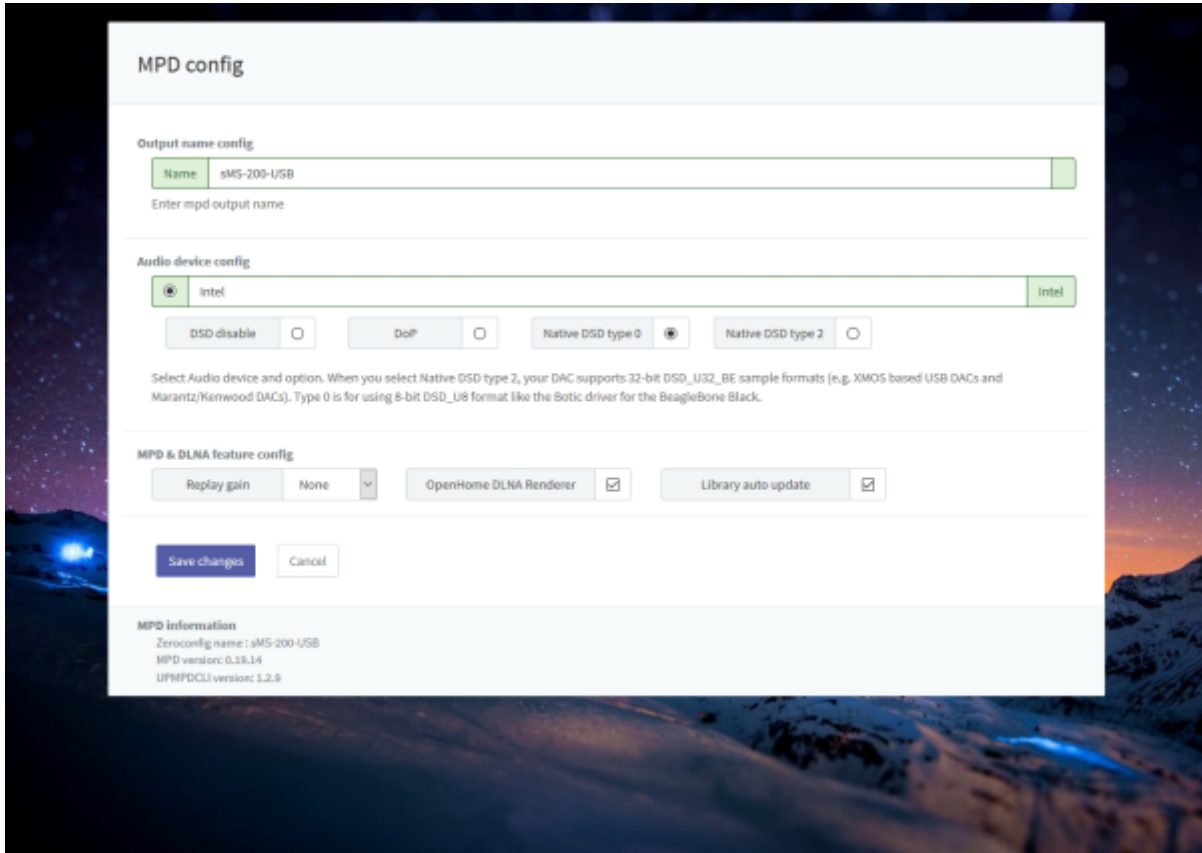

MPD USB
 . Eunhasu DLNA (DLNA audio renderer) 가 . DLNA
 , DLNA 가 .

- Name: MPD (App) DLNA (App) MPD & DLNA
- Audio device config: USB DAC
- DOP enable: DSD DOP
- Native DSD type 0: 8-bit DSD_U8 DAC . (, Botic BeagleBone Black)
- Native DSD type 2: 32-bit DSD_U32_BE DAC . (, XMOS USB DACs Marantz/Kenwood DAC)
- Replay gain: Replay gain None, Album, Track
- OpenHome DLNA Renderer: OpenHome DLNA Renderer
- Library auto update: