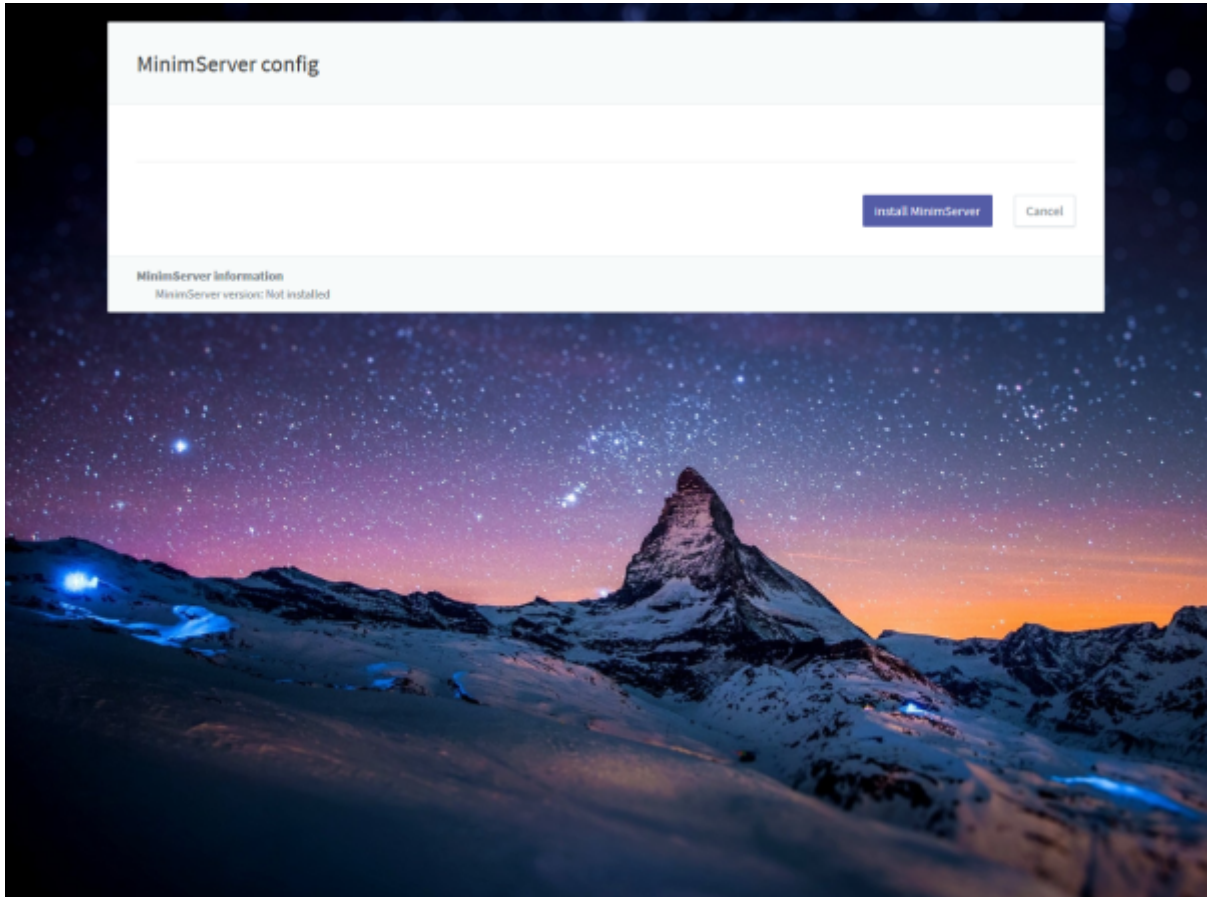

MinimServer UPnP Audio Server
Bubble UPNP DLNA control point

MinimServer config

가

MinimServer config

MinimServer

, ,

MinimServer 가 MinimServer Content directory . MinimServer
Open Content directory .

MinimServer Content directory .